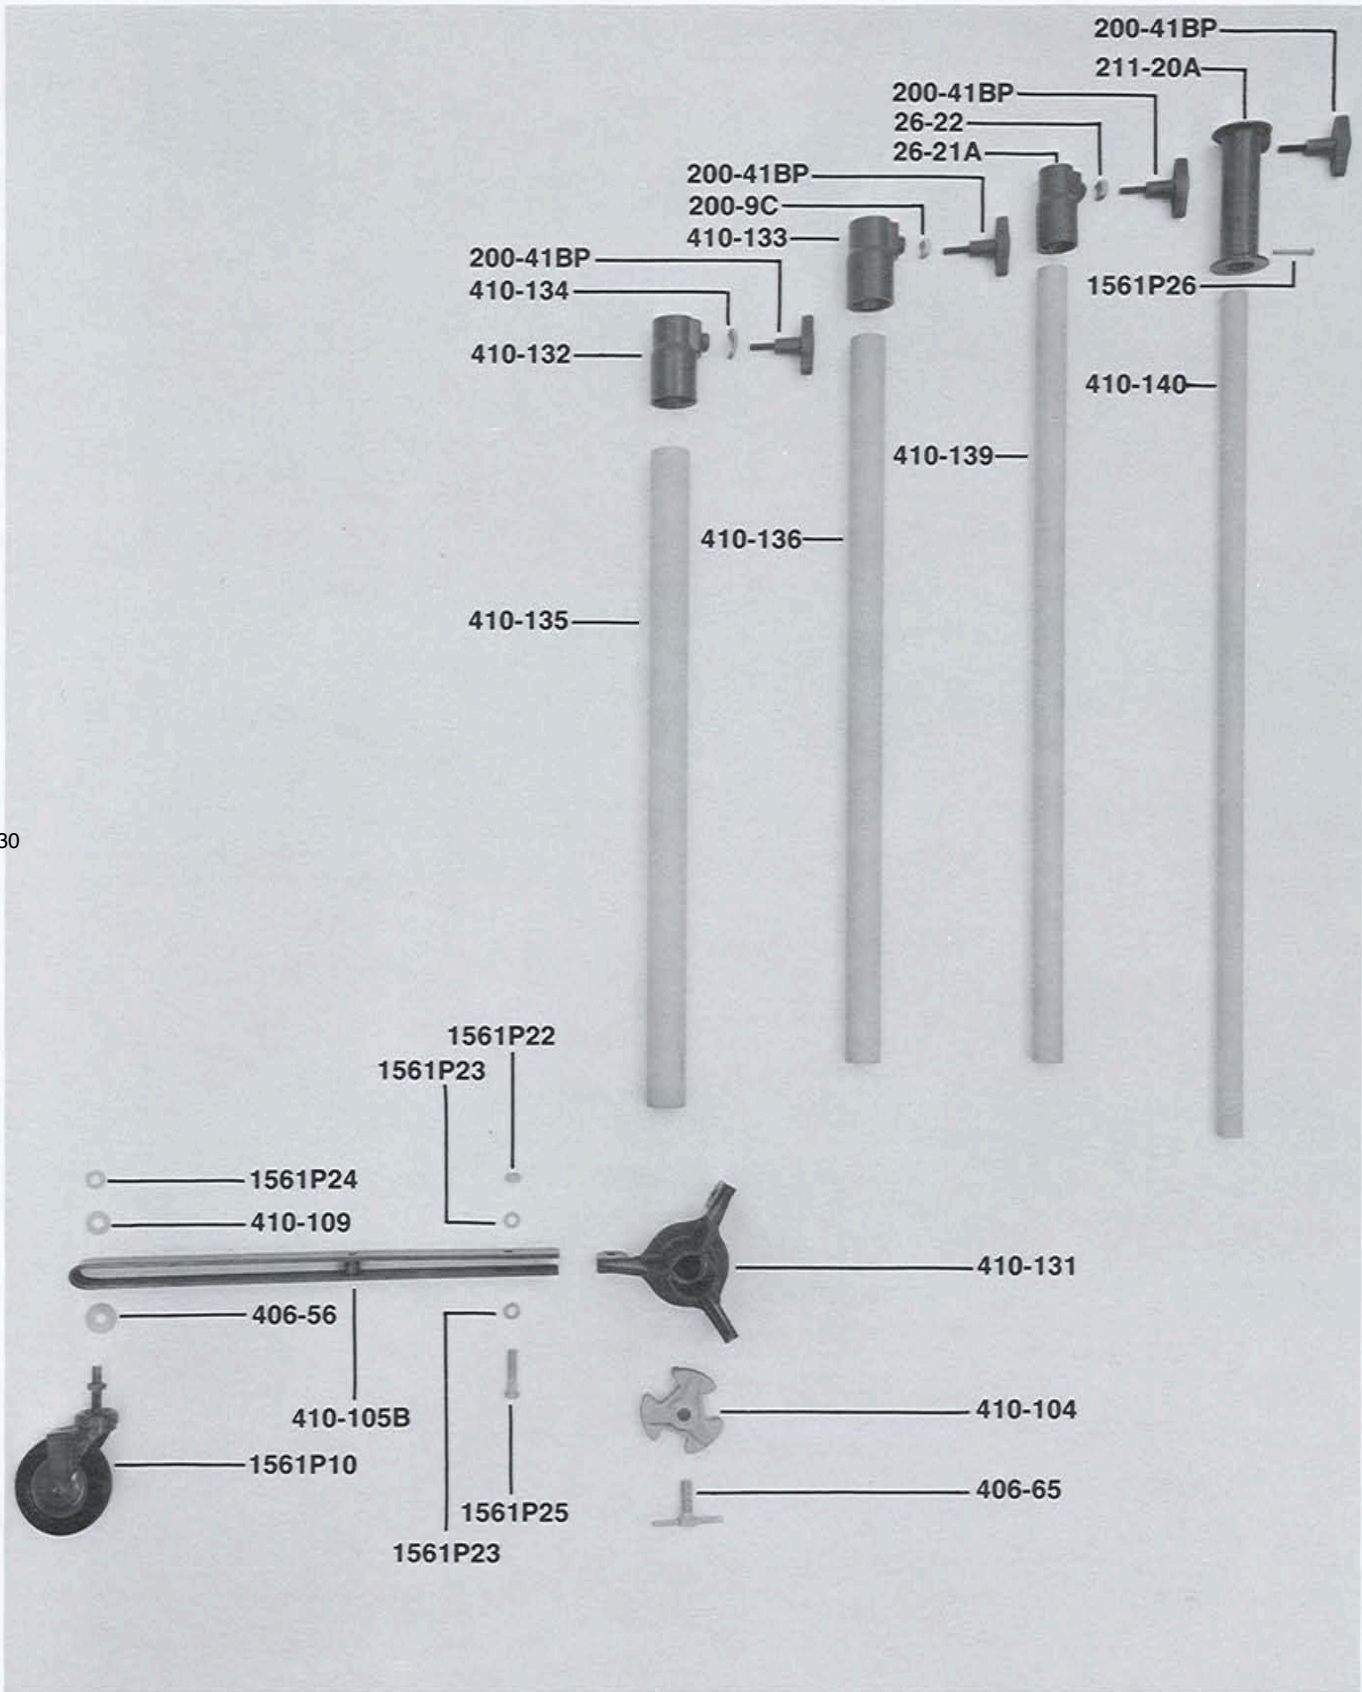

PARTS FOR TYPE 1561 JUNIOR SIZE SKY-HI STAND

1561A821

Mole-Richardson Co.