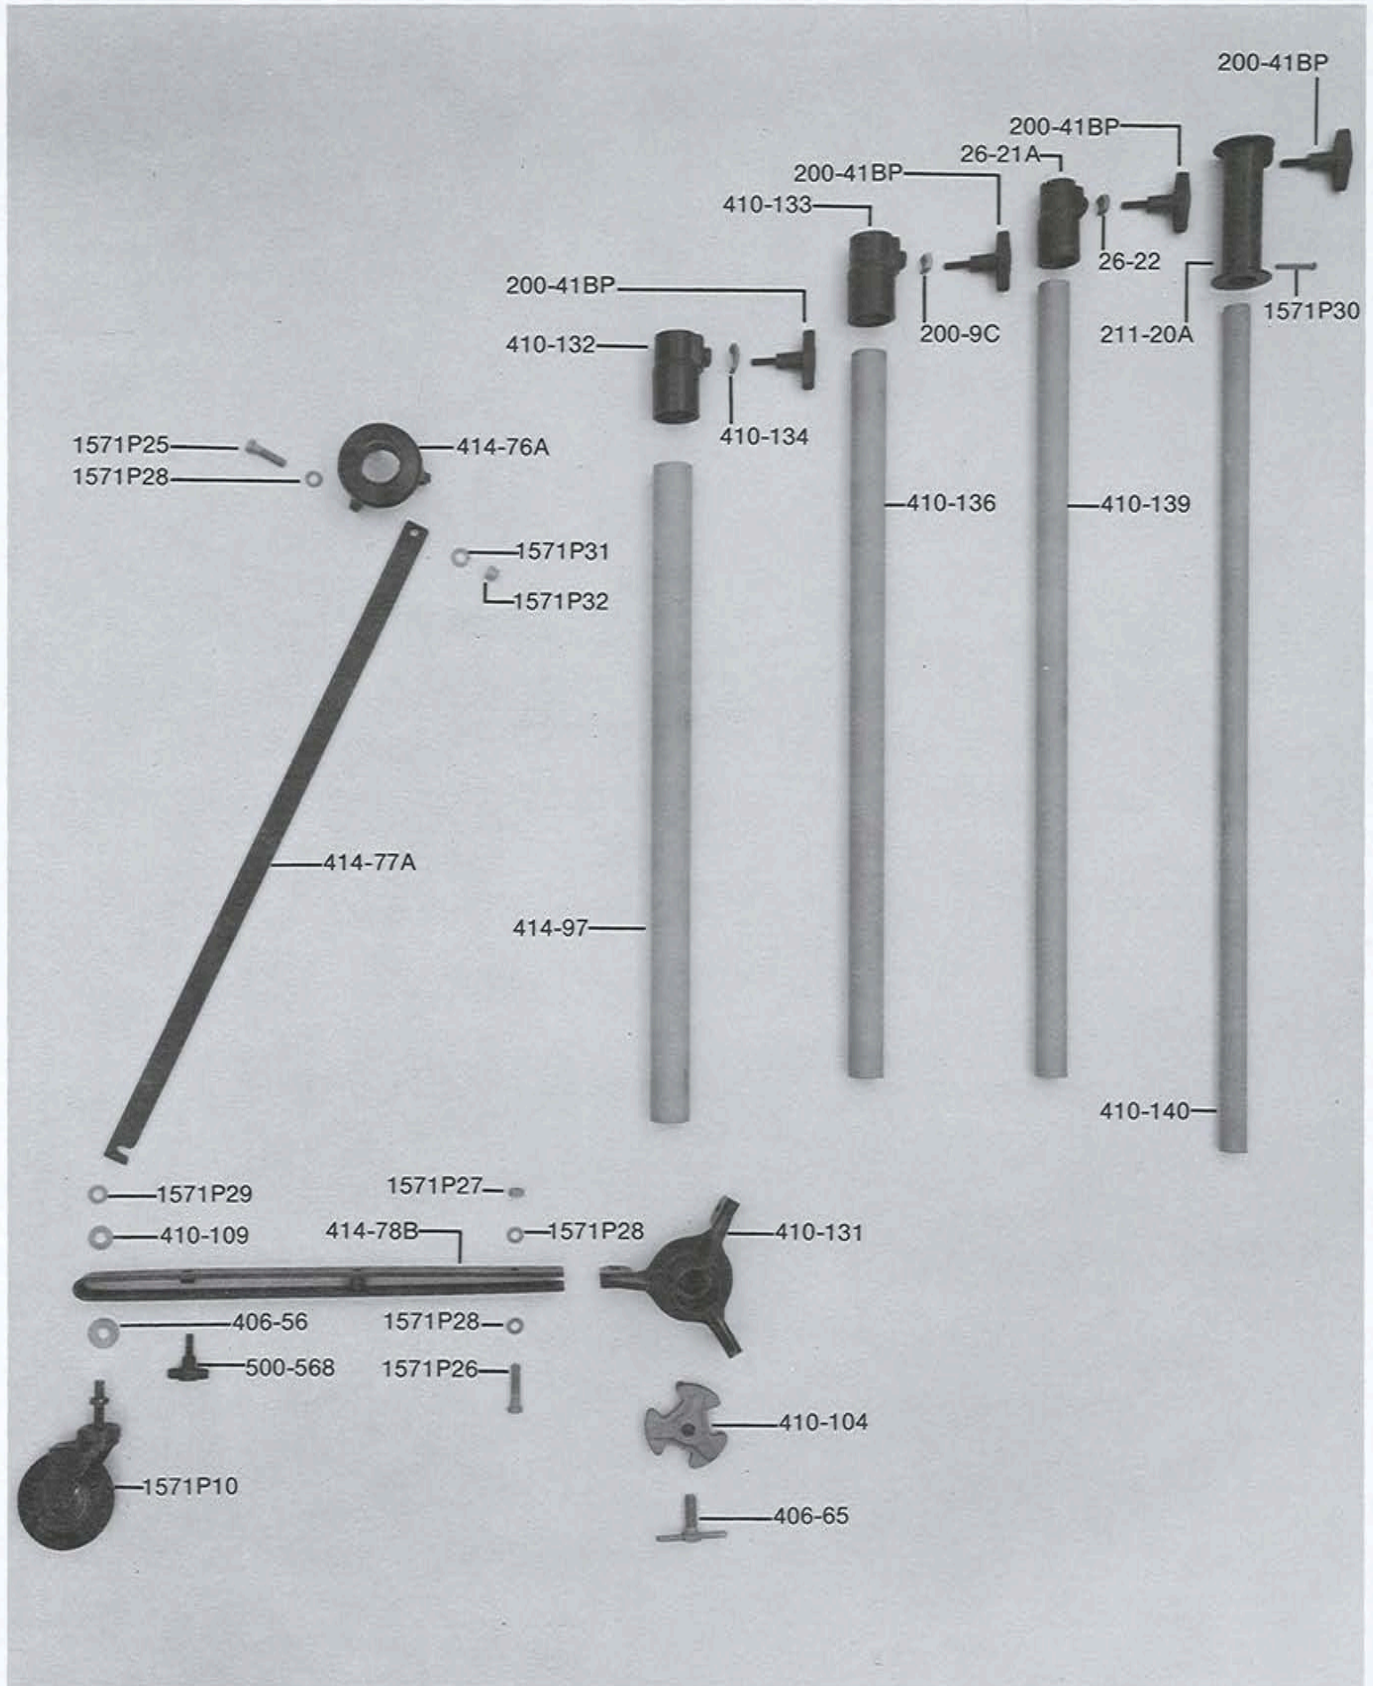

# PARTS FOR TYPE 1571 SENIOR SIZE SKY-HI STAND

1571A813

245

*Mole-Richardson Co.*

Tel. (323) 851-0111 Fax. (323) 851-5593 E-mail: info@mole.com Internet: http://www.mole.com 937 N. Sycamore Ave., Hollywood, California 90038-2384 U.S.A.