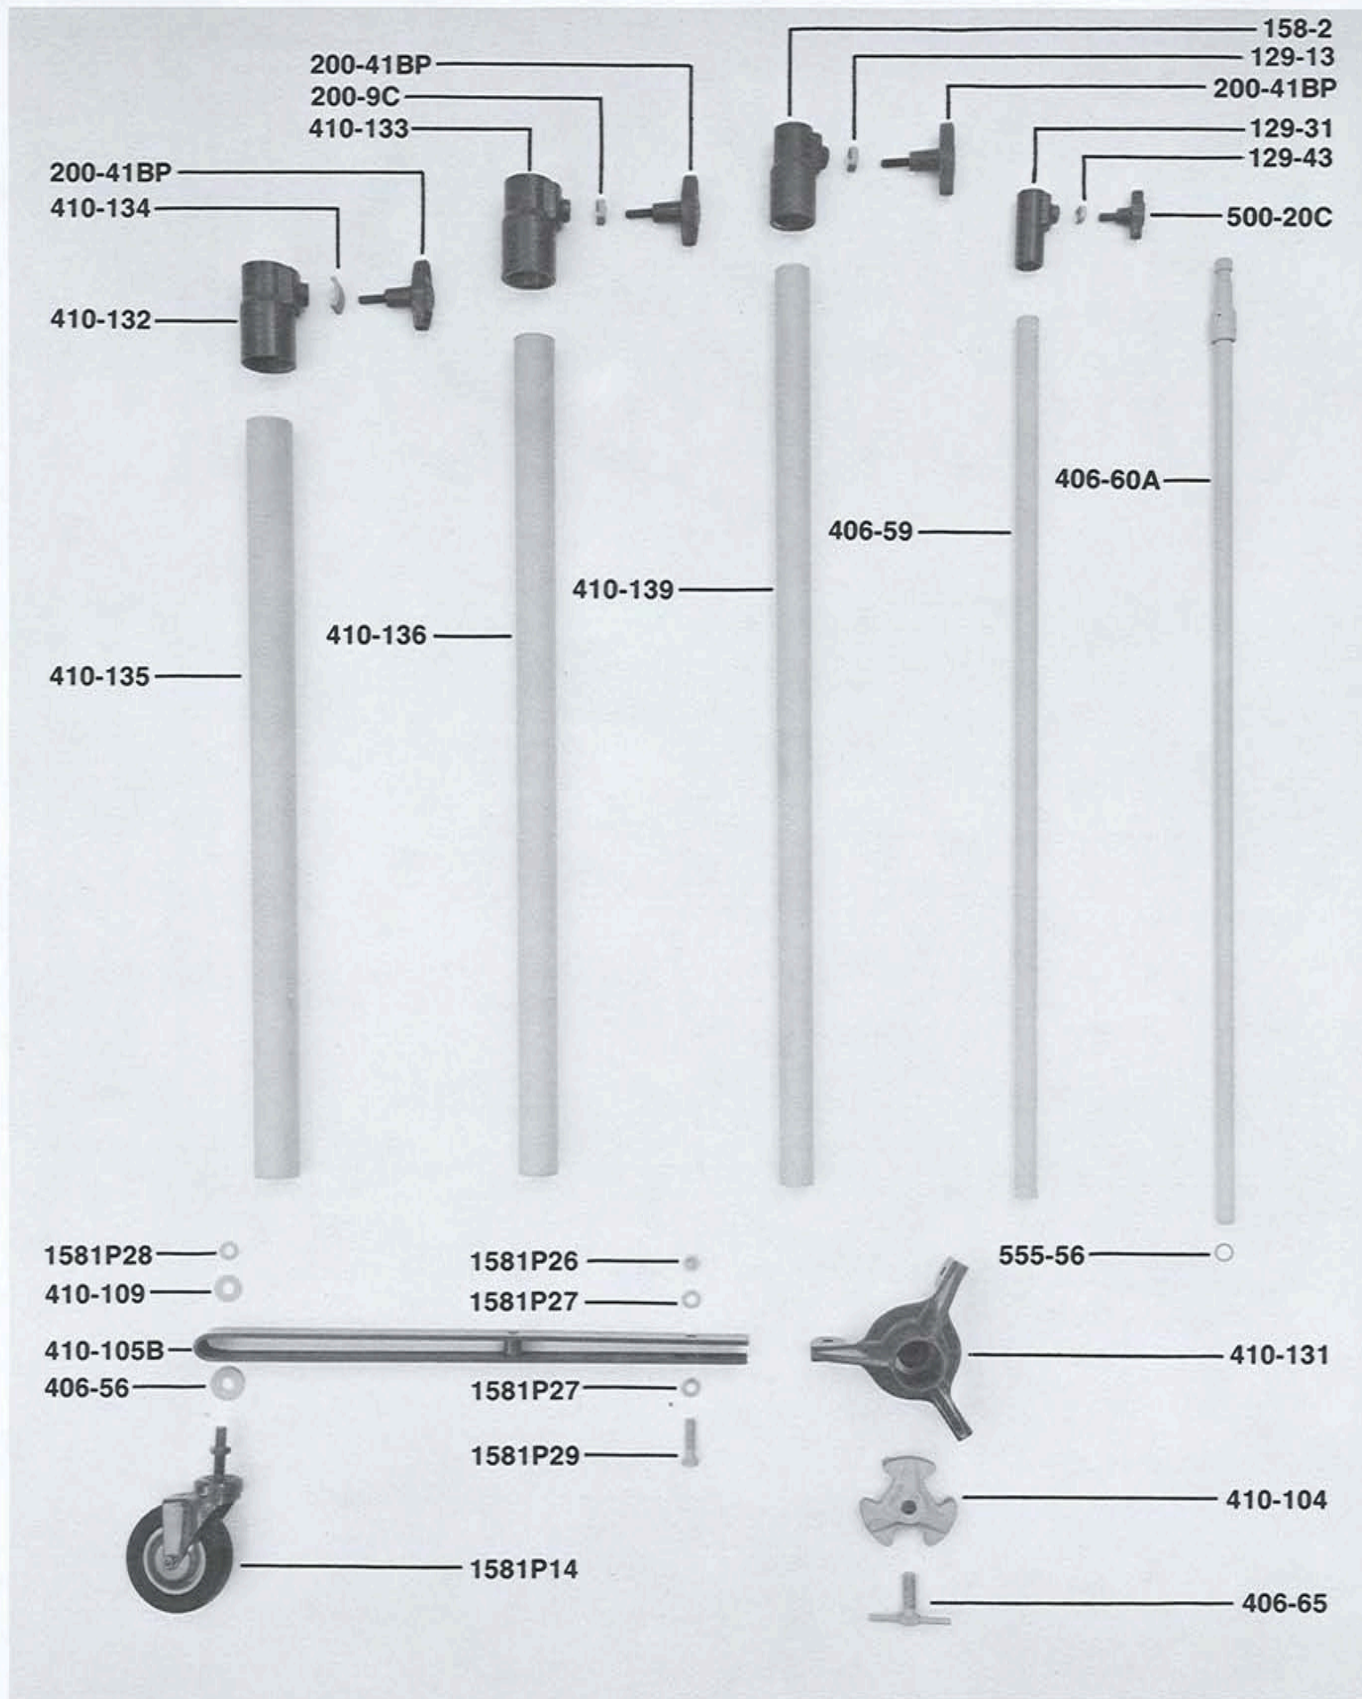

# PARTS FOR TYPE 1581 BABY SIZE SKY-HI STAND

1581A859

229