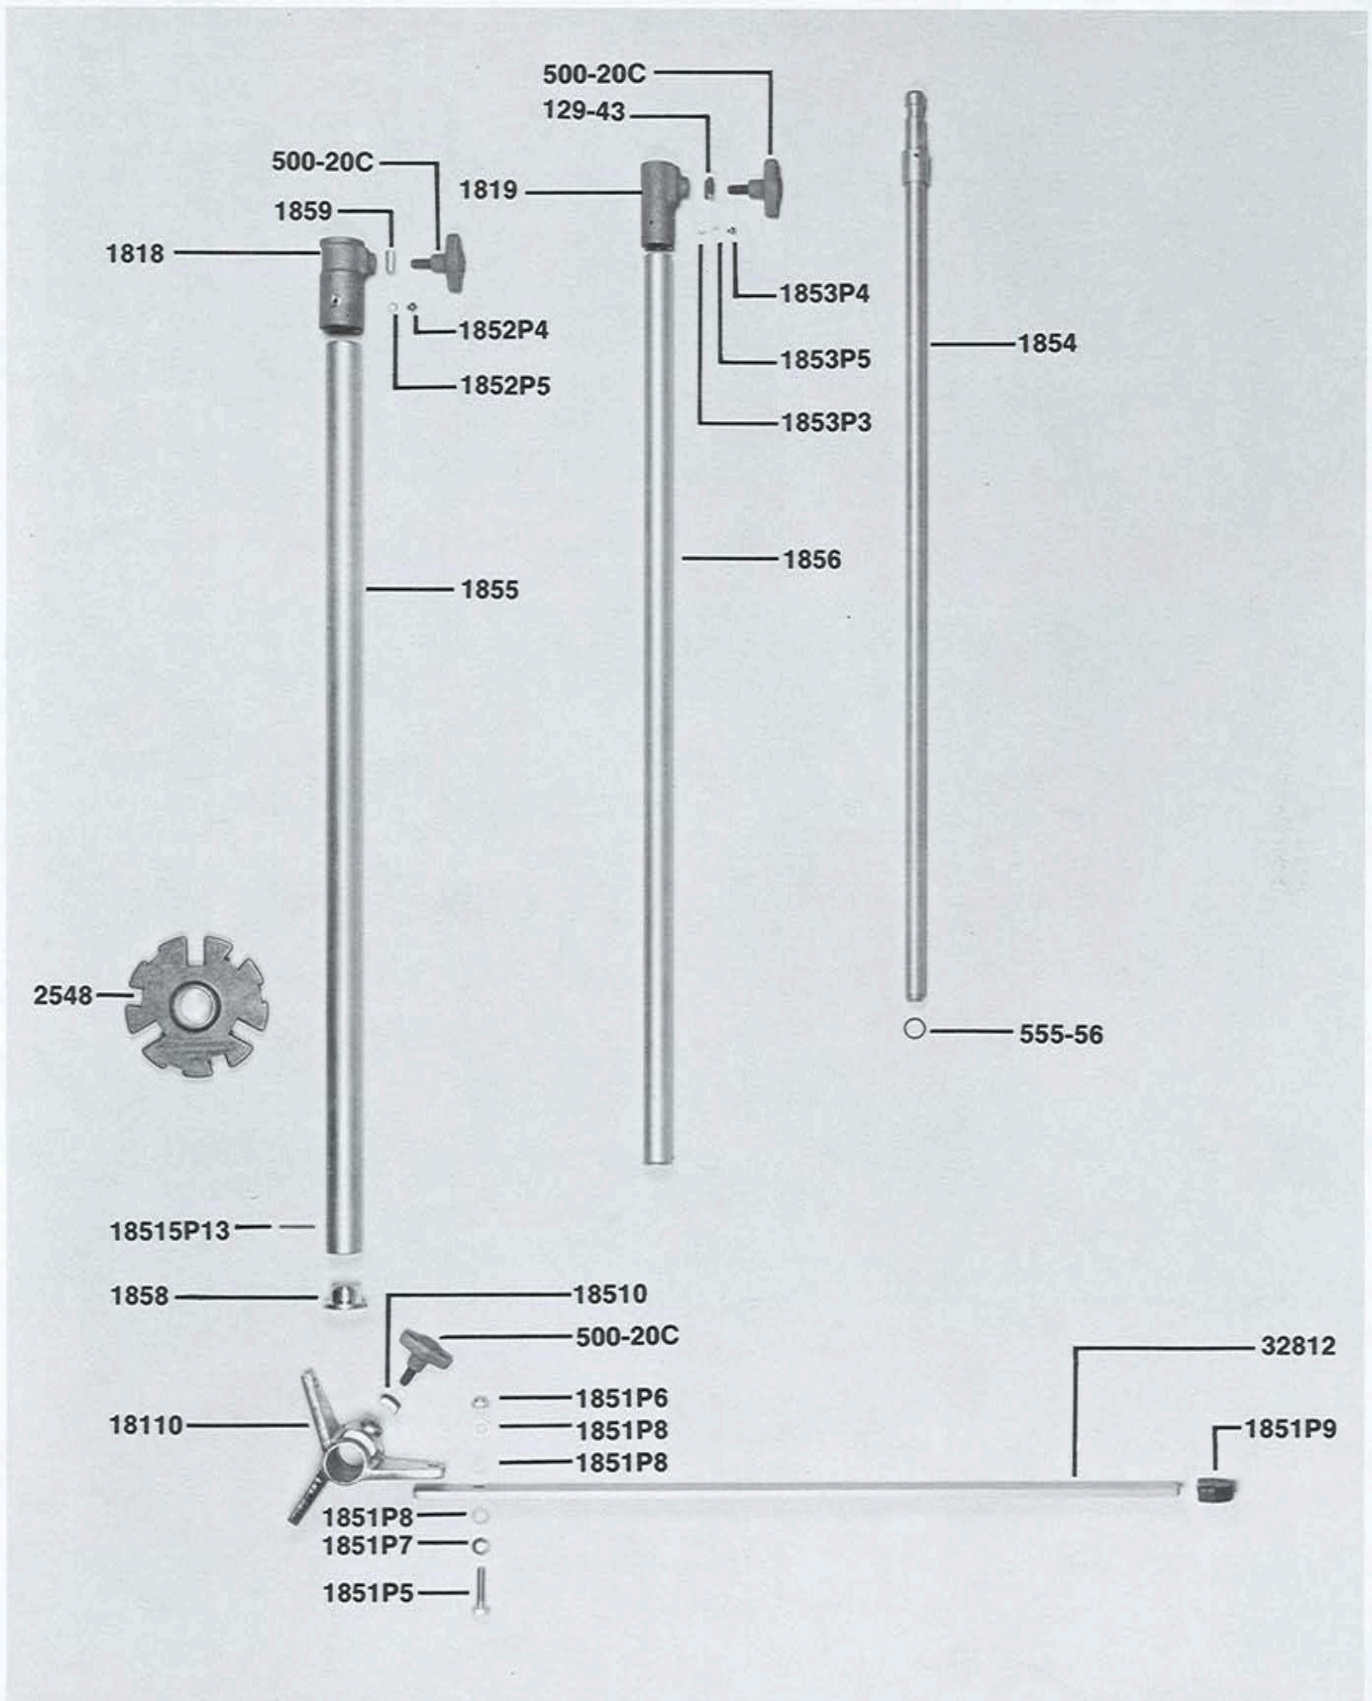

PARTS FOR TYPE 1851 BABY SIZE SKY-HI LITEWATE STAND

1851A777

231

Mole-Richardson Co.

Tel. (323) 851-0111 Fax. (323) 851-5593 E-mail: info@mole.com Internet: http://www.mole.com 937 N. Sycamore Ave., Hollywood, California 90038-2384 U.S.A.

©Mole-Richardson Co., Hollywood, California U.S.A.