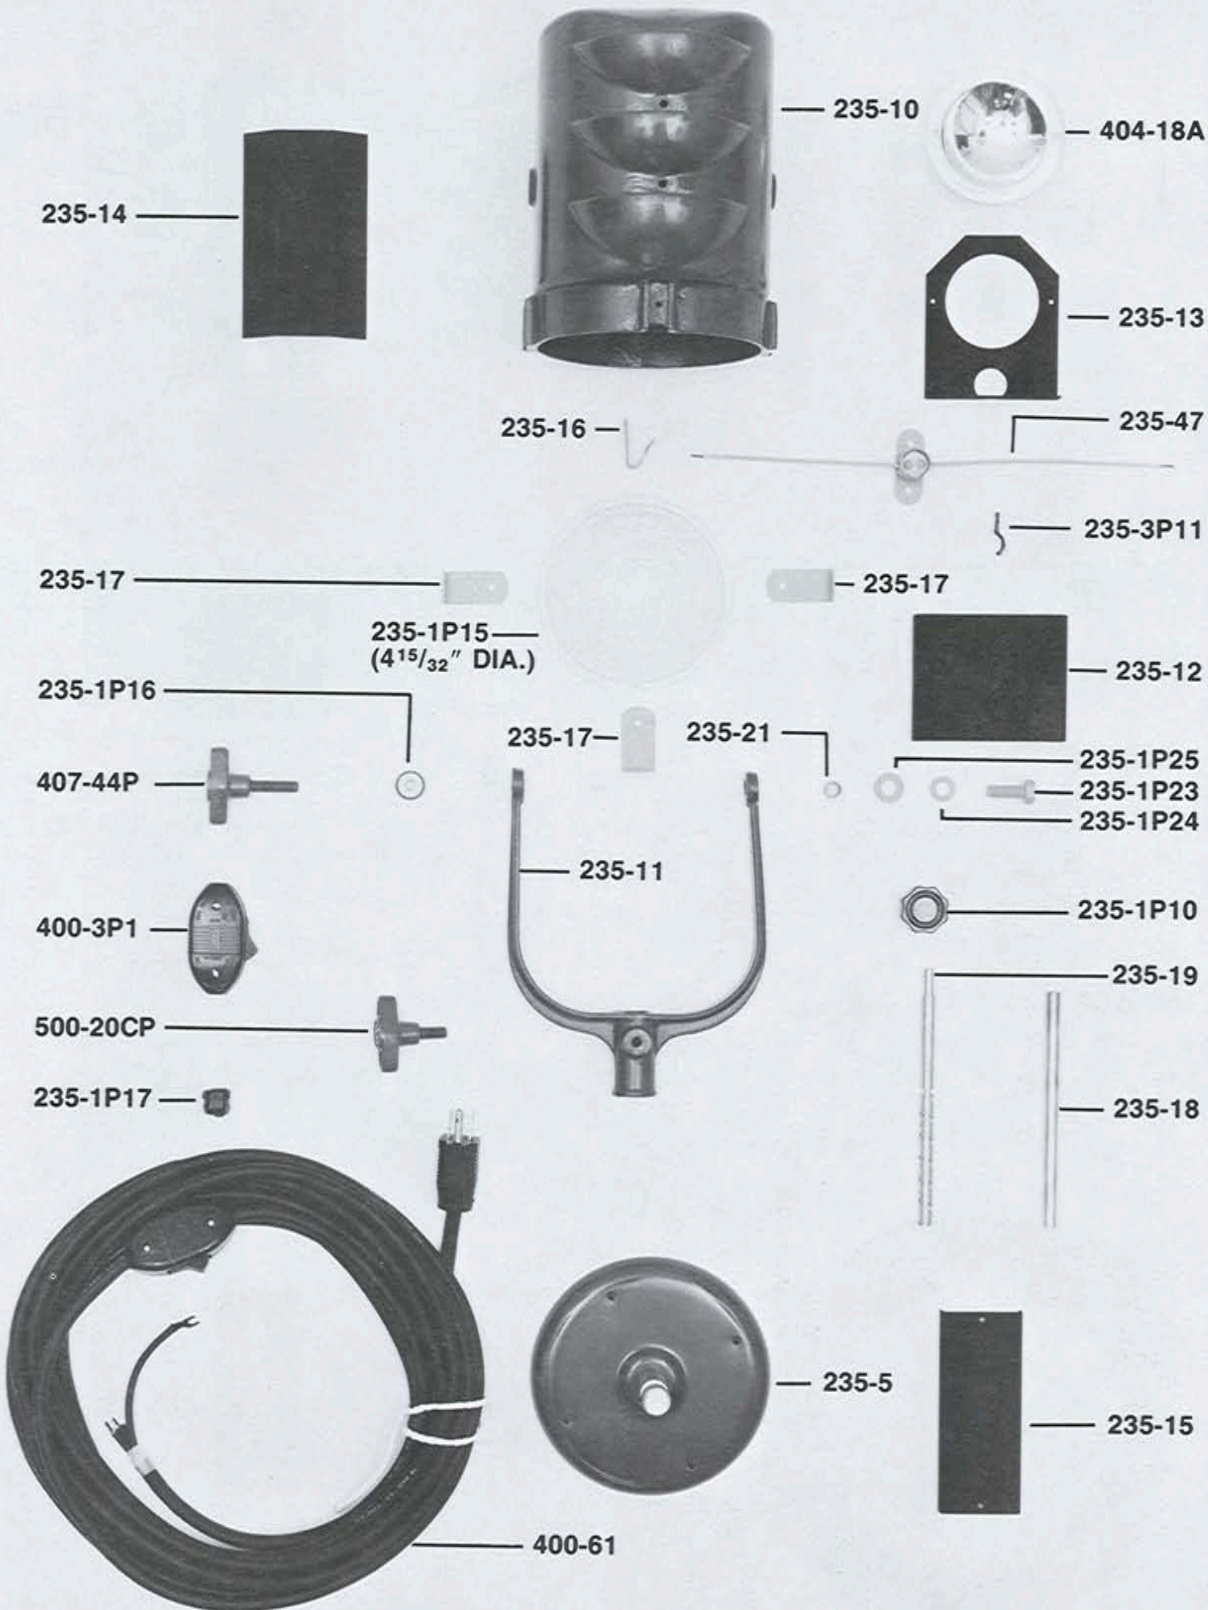

# PARTS FOR TYPE 2351

©Mole-Richardson Co., Hollywood, California U.S.A.

**PARTS FOR TYPE 2351**  
**200 WATT MIDGET SOLARSPOT®**  
 Used Ser. Nos. 4499 And Up

2351B941

120

*Mole-Richardson Co.*