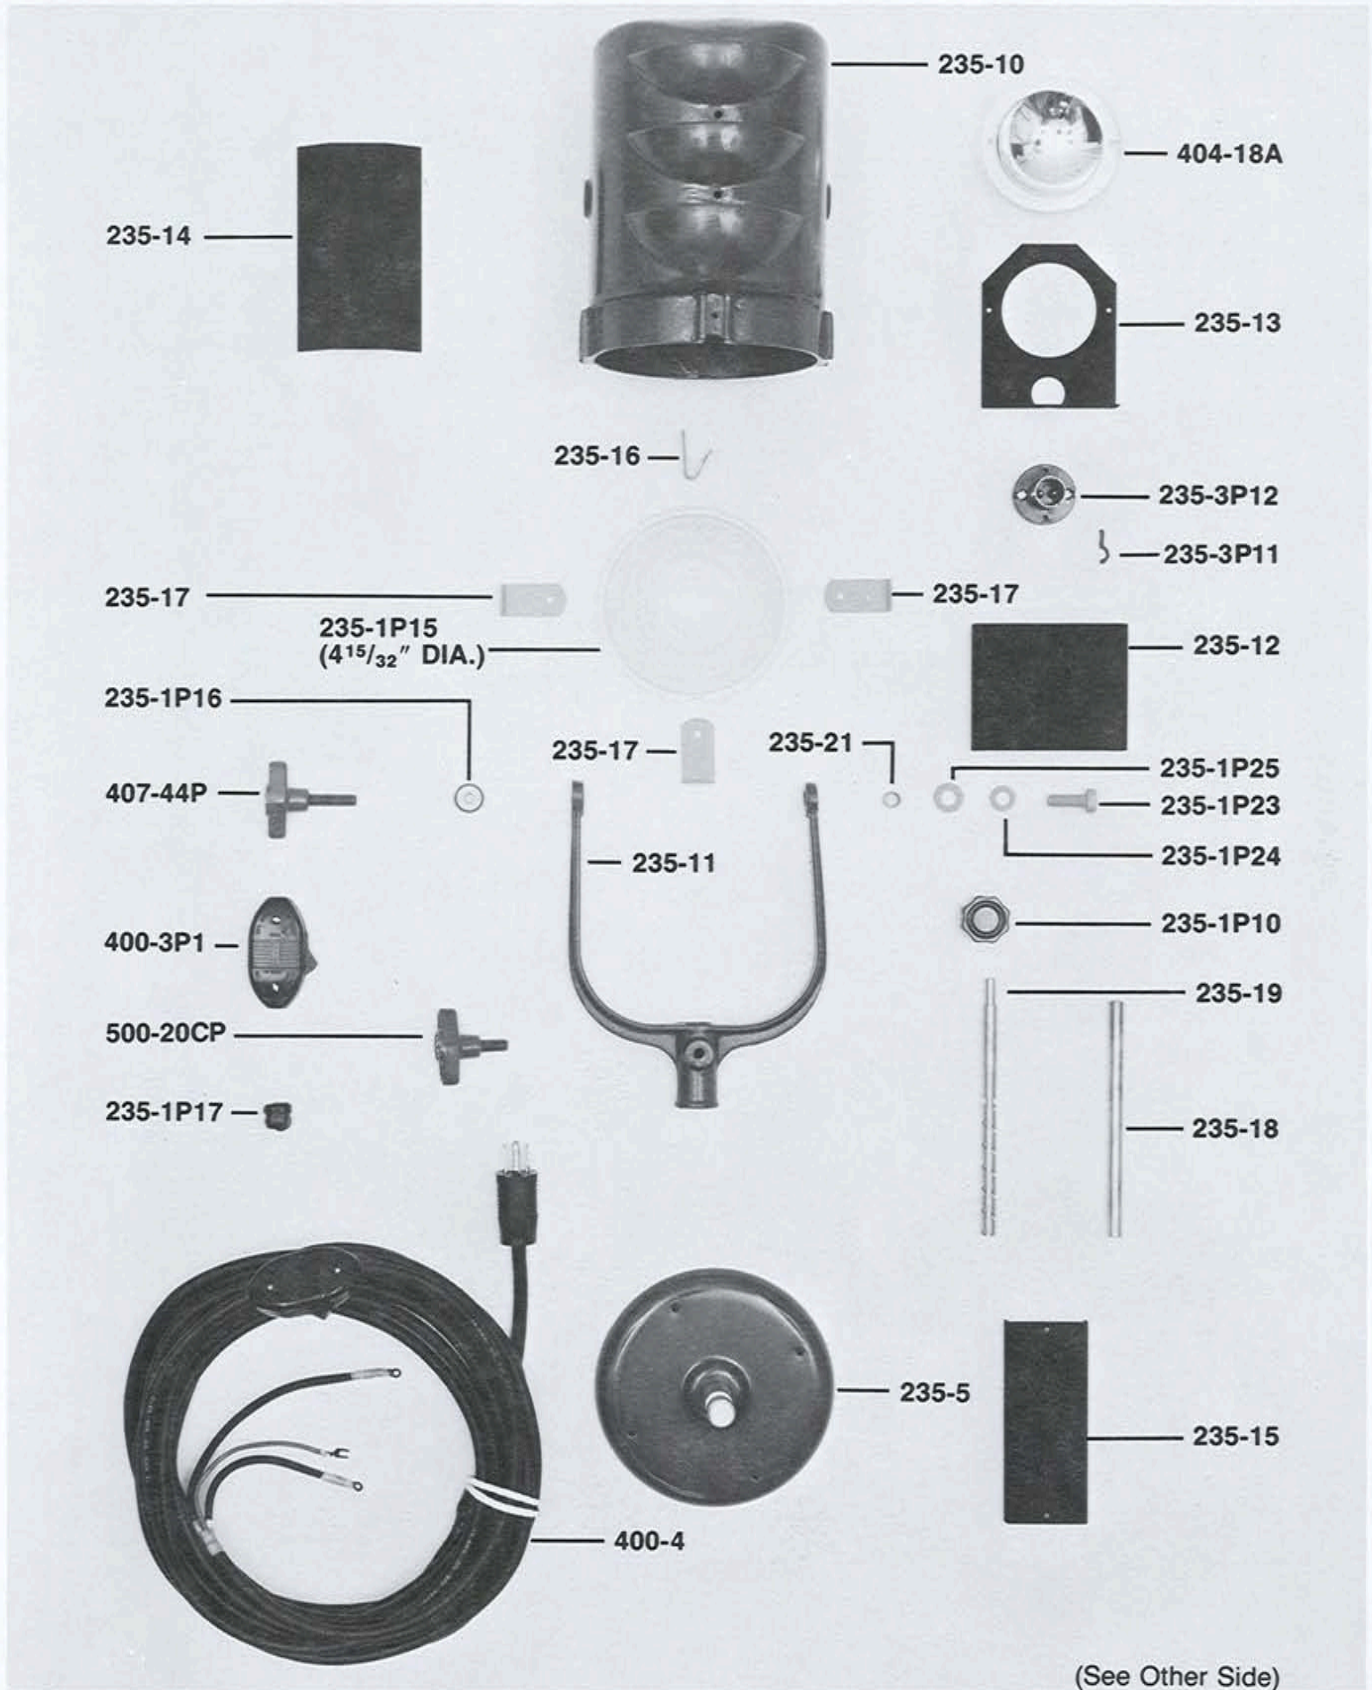

PARTS FOR TYPE 2351

200 WATT MIDGET SOLARSPOT®

Used Ser. Nos. 973 Through 4498

2351A941

119

Mole-Richardson Co.

Tel. (323) 851-0111 Fax. (323) 851-5593 E-mail: info@mole.com Internet: http://www.mole.com 937 N. Sycamore Ave., Hollywood, California 90038-2384 U.S.A.

©Mole-Richardson Co., Hollywood, California U.S.A.