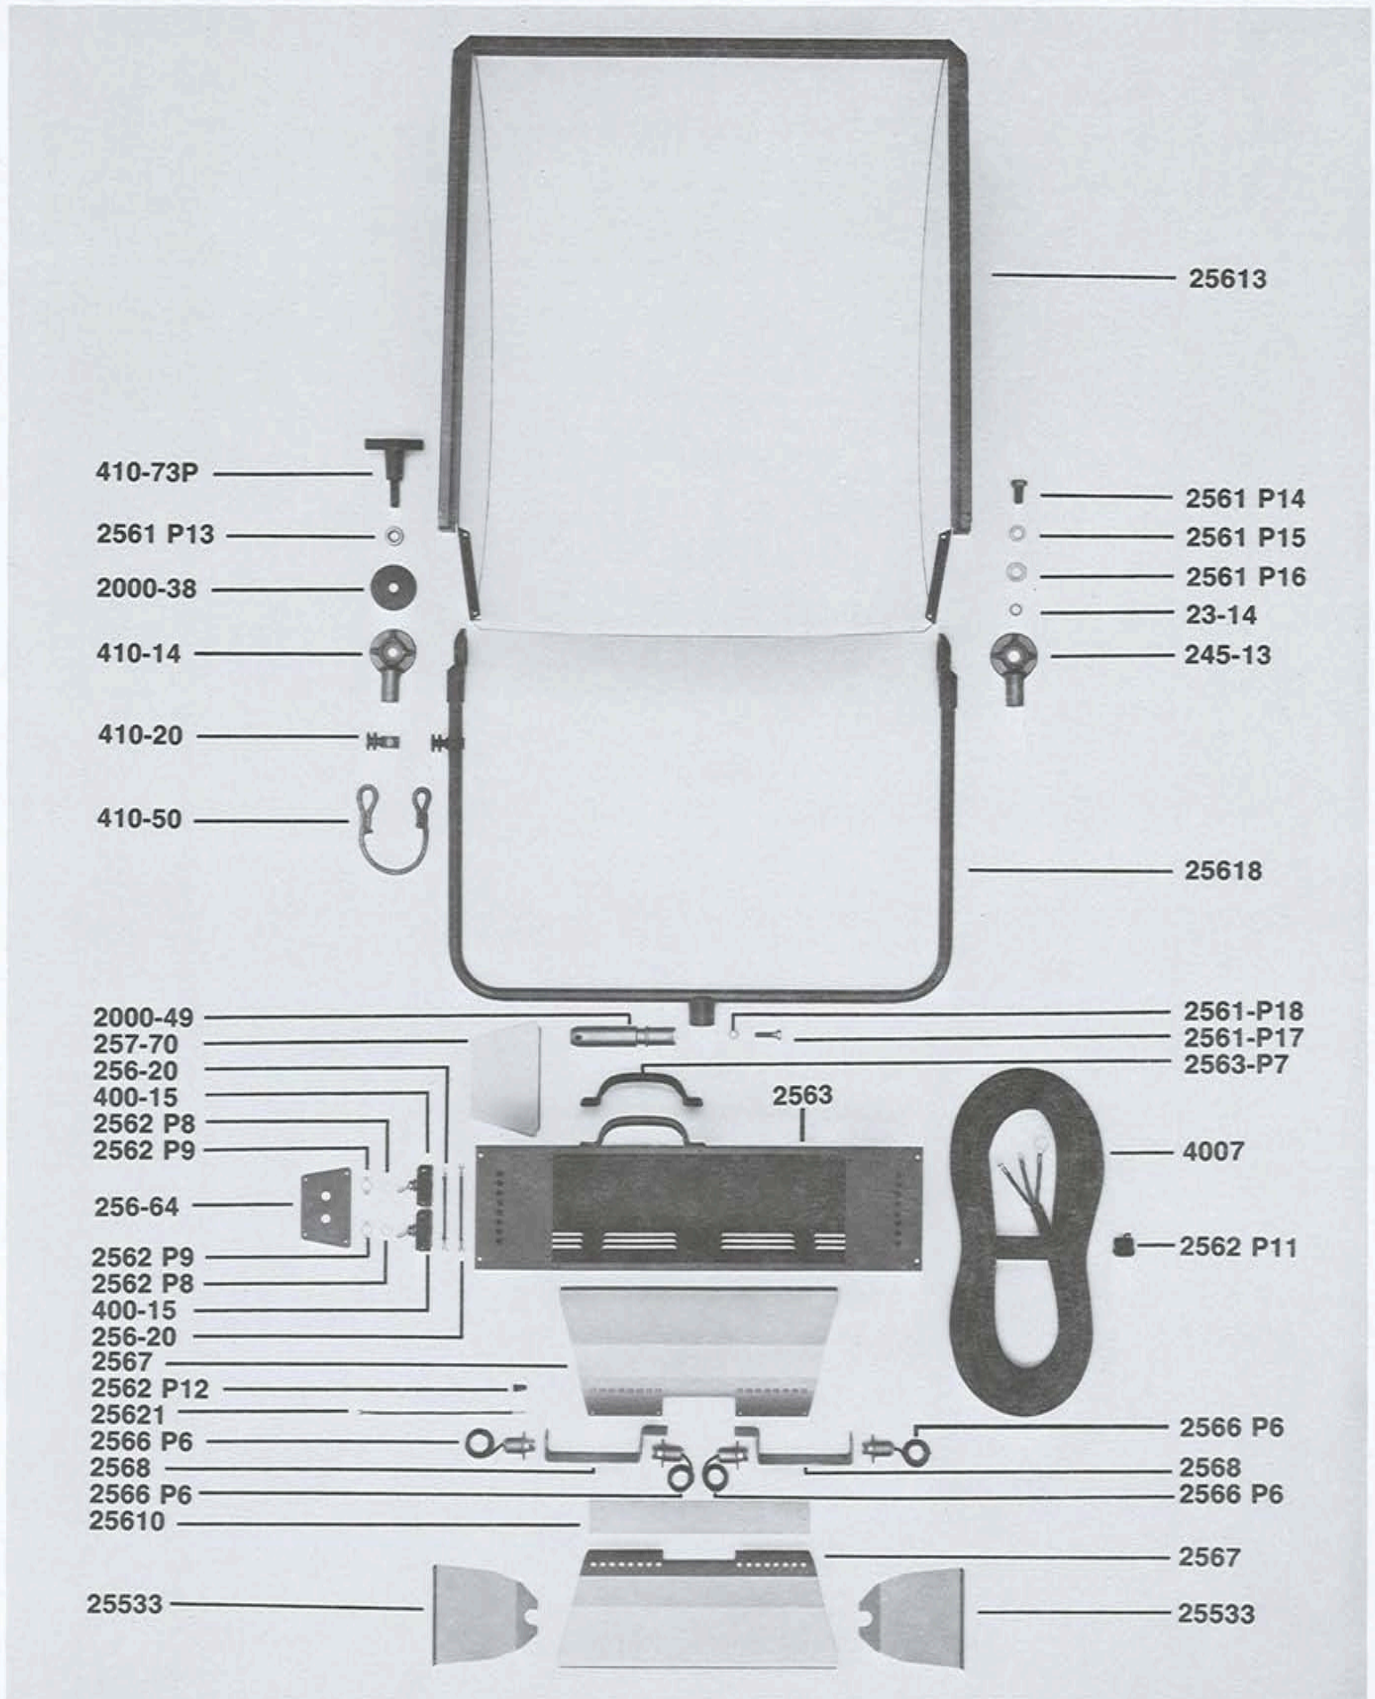

PARTS FOR TYPE 2561 2,000 WATT MOLEQUARTZ® SUPER- SOFTLITE

2561A941

165

Mole-Richardson Co.