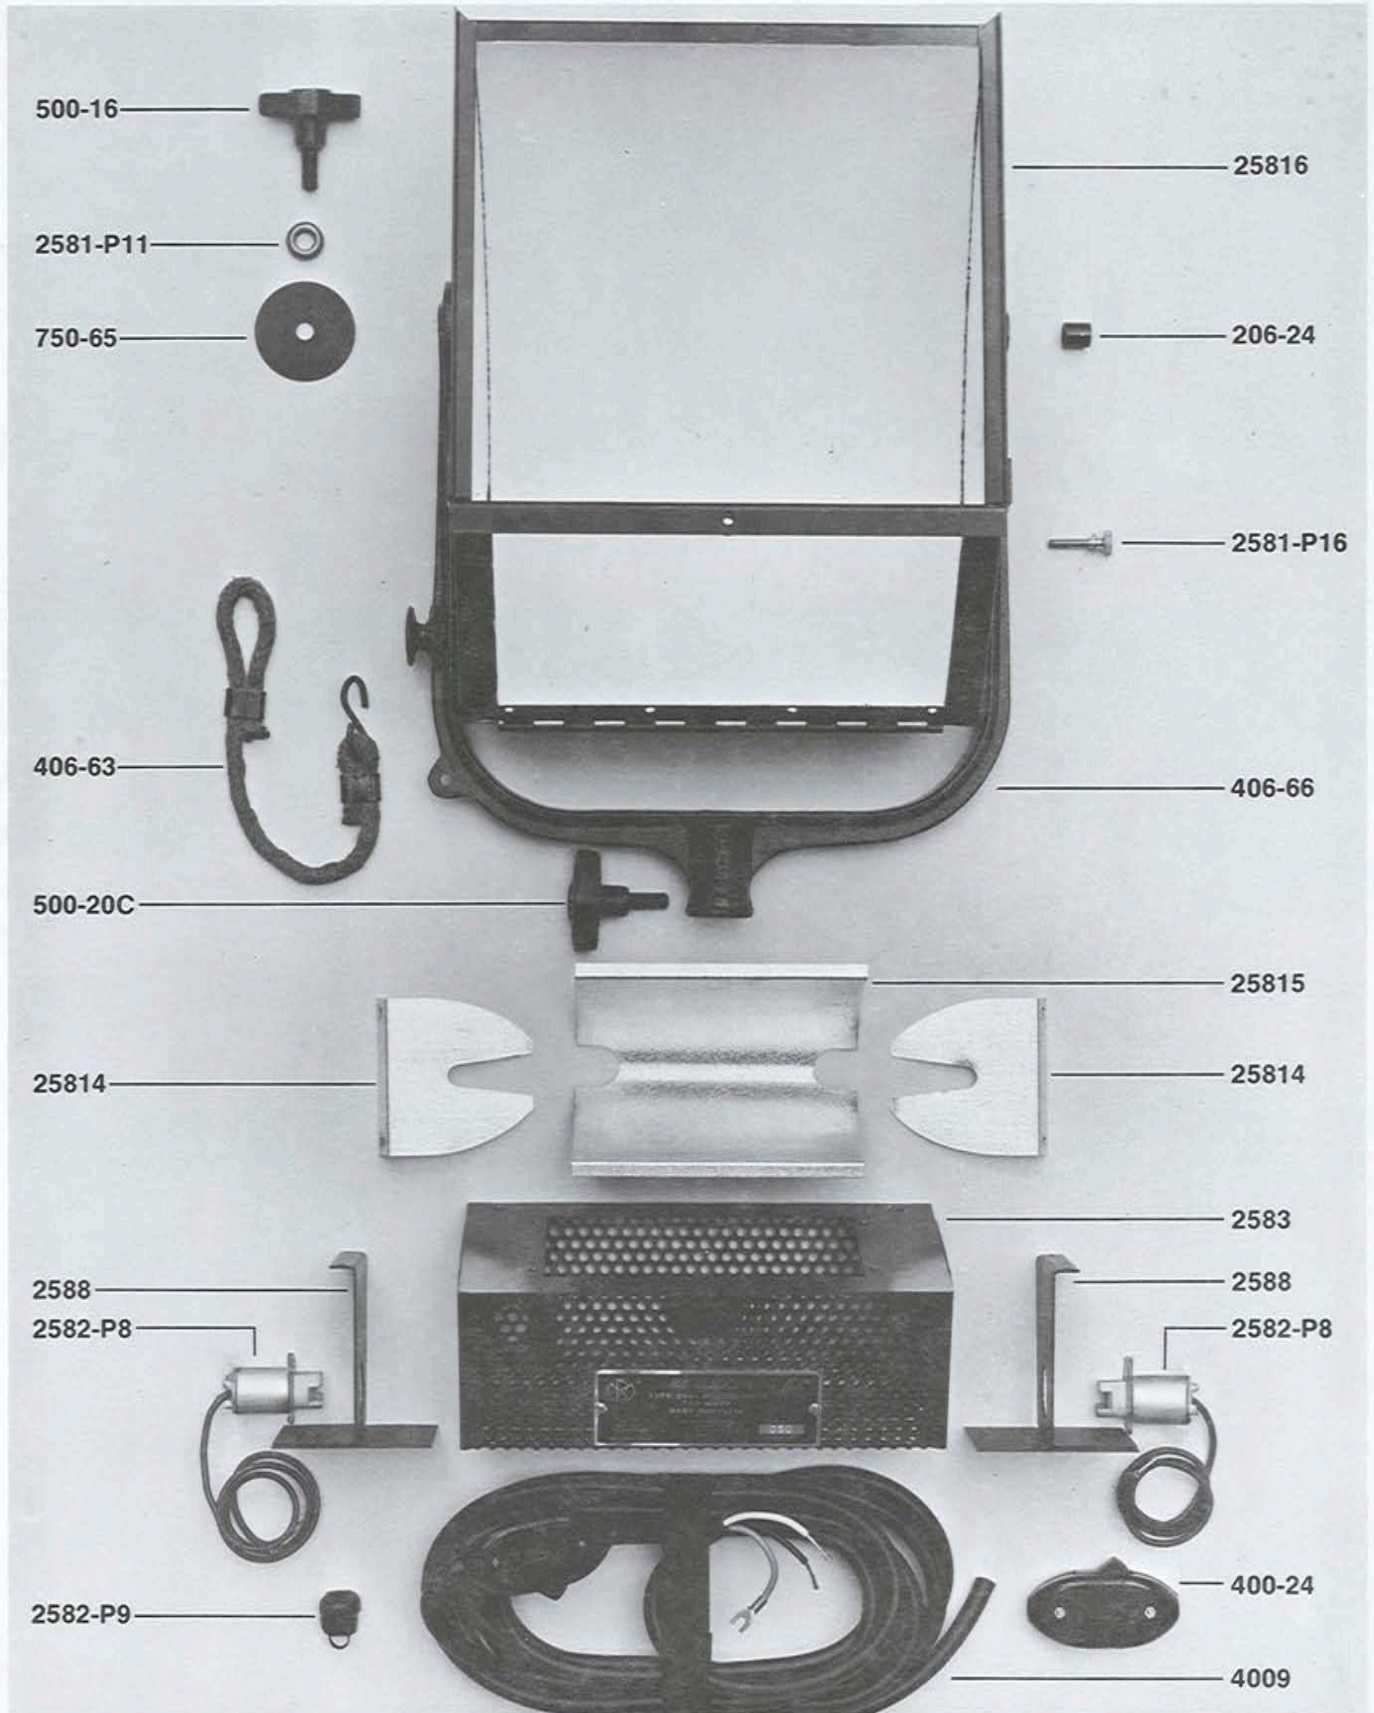

PARTS FOR TYPE 2581 750 WATT MOLEQUARTZ® BABY SOFTLITE

2581A941

157

Mole-Richardson Co.

Tel. (323) 851-0111 Fax. (323) 851-5593 E-mail: info@mole.com Internet: http://www.mole.com 937 N. Sycamore Ave., Hollywood, California 90038-2384 U.S.A.

©Mole-Richardson Co., Hollywood, California U.S.A.