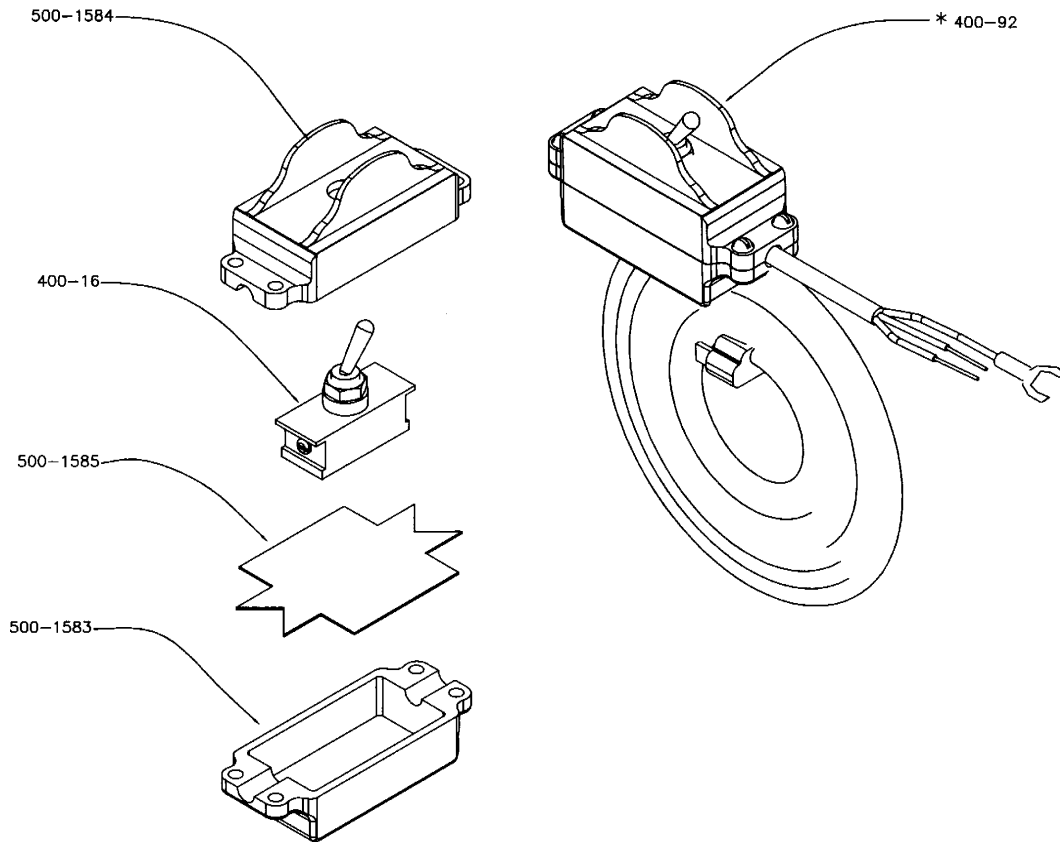

©Mole-Richardson Co., Hollywood, California U.S.A.

PARTS FOR TYPE 2581 750 WATT MOLEQUARTZ® BABY SOFTLITE

6

Mole-Richardson Co.

PARTS FOR TYPE 2581 750 WATT MOLEQUARTZ® BABY SOFTLITE

*Complete switch & cable assembly