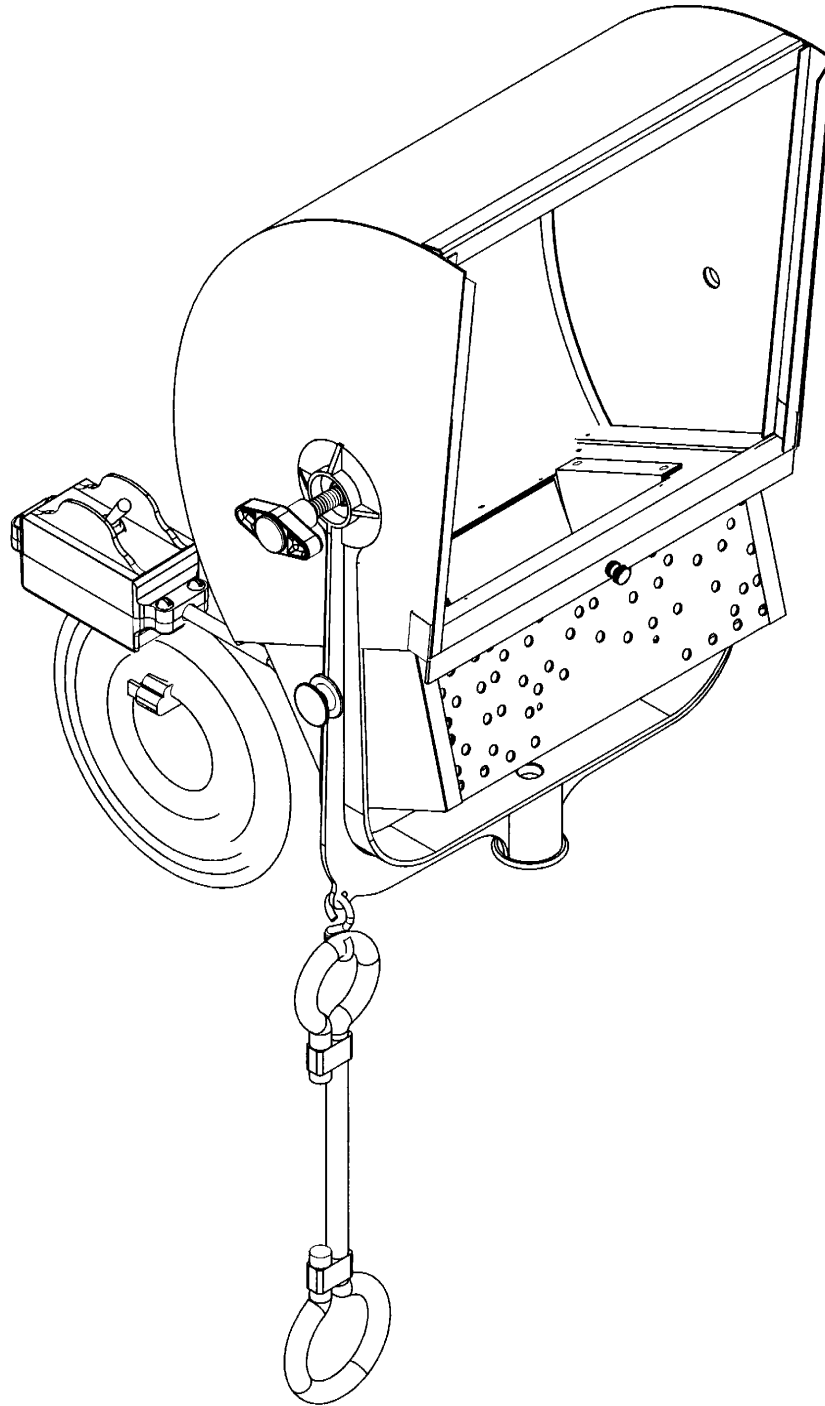

PARTS FOR TYPE 2581 750 WATT MOLEQUARTZ® BABY SOFTLITE

5

Mole-Richardson Co.

Tel. (323) 851-0111 Fax. (323) 851-5593 E-mail: info@mole.com Web: www.mole.com 937 N. Sycamore Ave., Hollywood, California 90038-2384 U.S.A.

©Mole-Richardson Co., Hollywood, California U.S.A.

PARTS FOR TYPE 2581 750 WATT MOLEQUARTZ® BABY SOFTLITE

6

Mole-Richardson Co.

PARTS FOR TYPE 2581 750 WATT MOLEQUARTZ® BABY SOFTLITE

*Complete switch & cable assembly