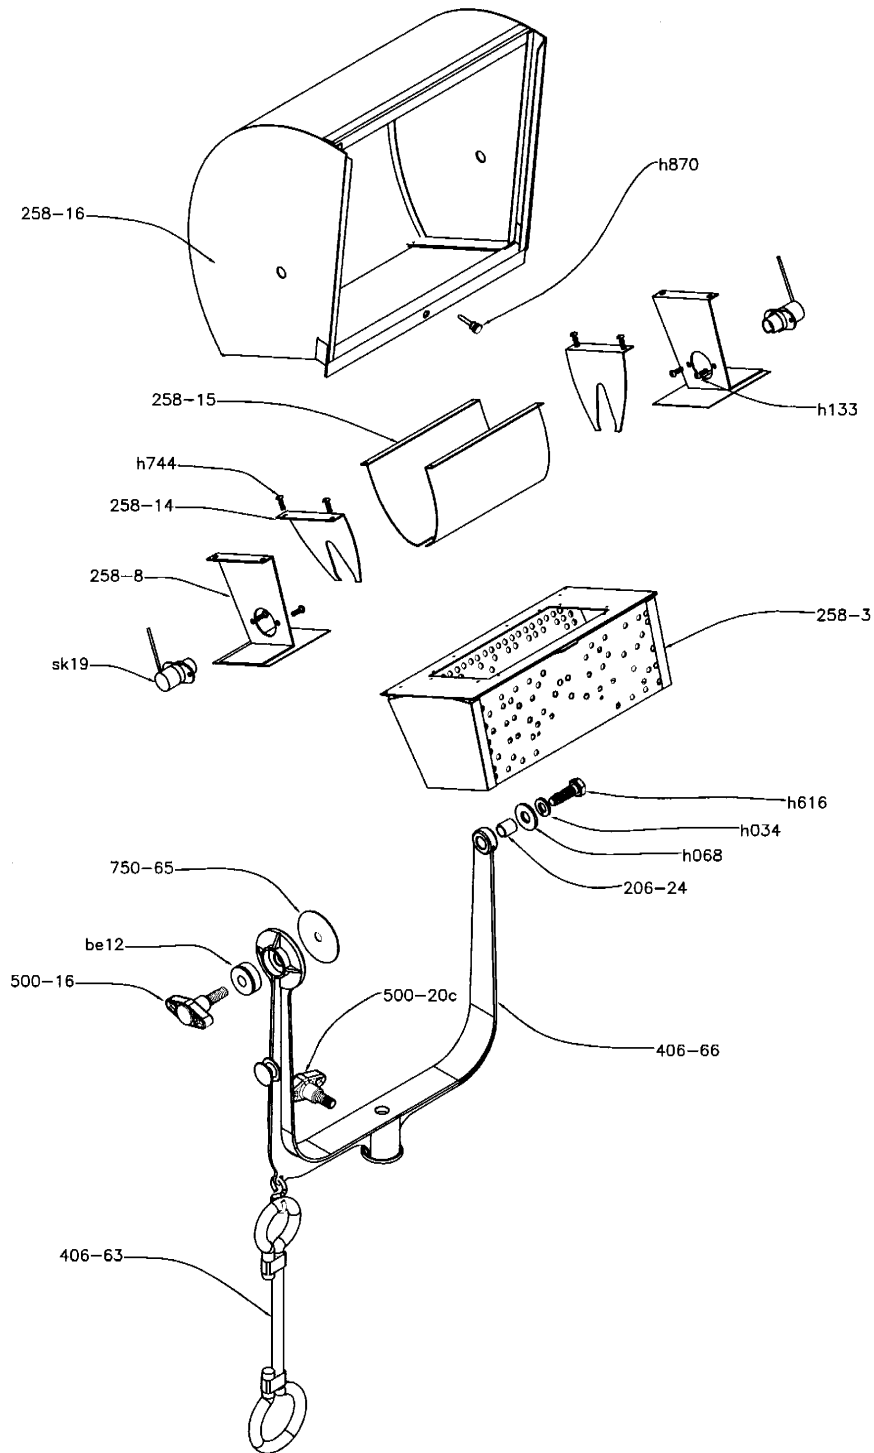

PARTS FOR TYPE 2581 750 WATT MOLEQUARTZ® BABY SOFTLITE

5

Mole-Richardson Co.

Tel. (323) 851-0111 Fax. (323) 851-5593 E-mail: info@mole.com Web: www.mole.com 937 N. Sycamore Ave., Hollywood, California 90038-2384 U.S.A.

©Mole-Richardson Co., Hollywood, California U.S.A.

PARTS FOR TYPE 2581 750 WATT MOLEQUARTZ® BABY SOFTLITE

6

Mole-Richardson Co.

PARTS FOR TYPE 2581 750 WATT MOLEQUARTZ® BABY SOFTLITE

*Complete switch & cable assembly

PARTS FOR TYPE 2581 750 WATT MOLEQUARTZ® BABY SOFTLITE

2581A941

157

Mole-Richardson Co.

Tel. (323) 851-0111 Fax. (323) 851-5593 E-mail: info@mole.com Internet: http://www.mole.com 937 N. Sycamore Ave., Hollywood, California 90038-2384 U.S.A.