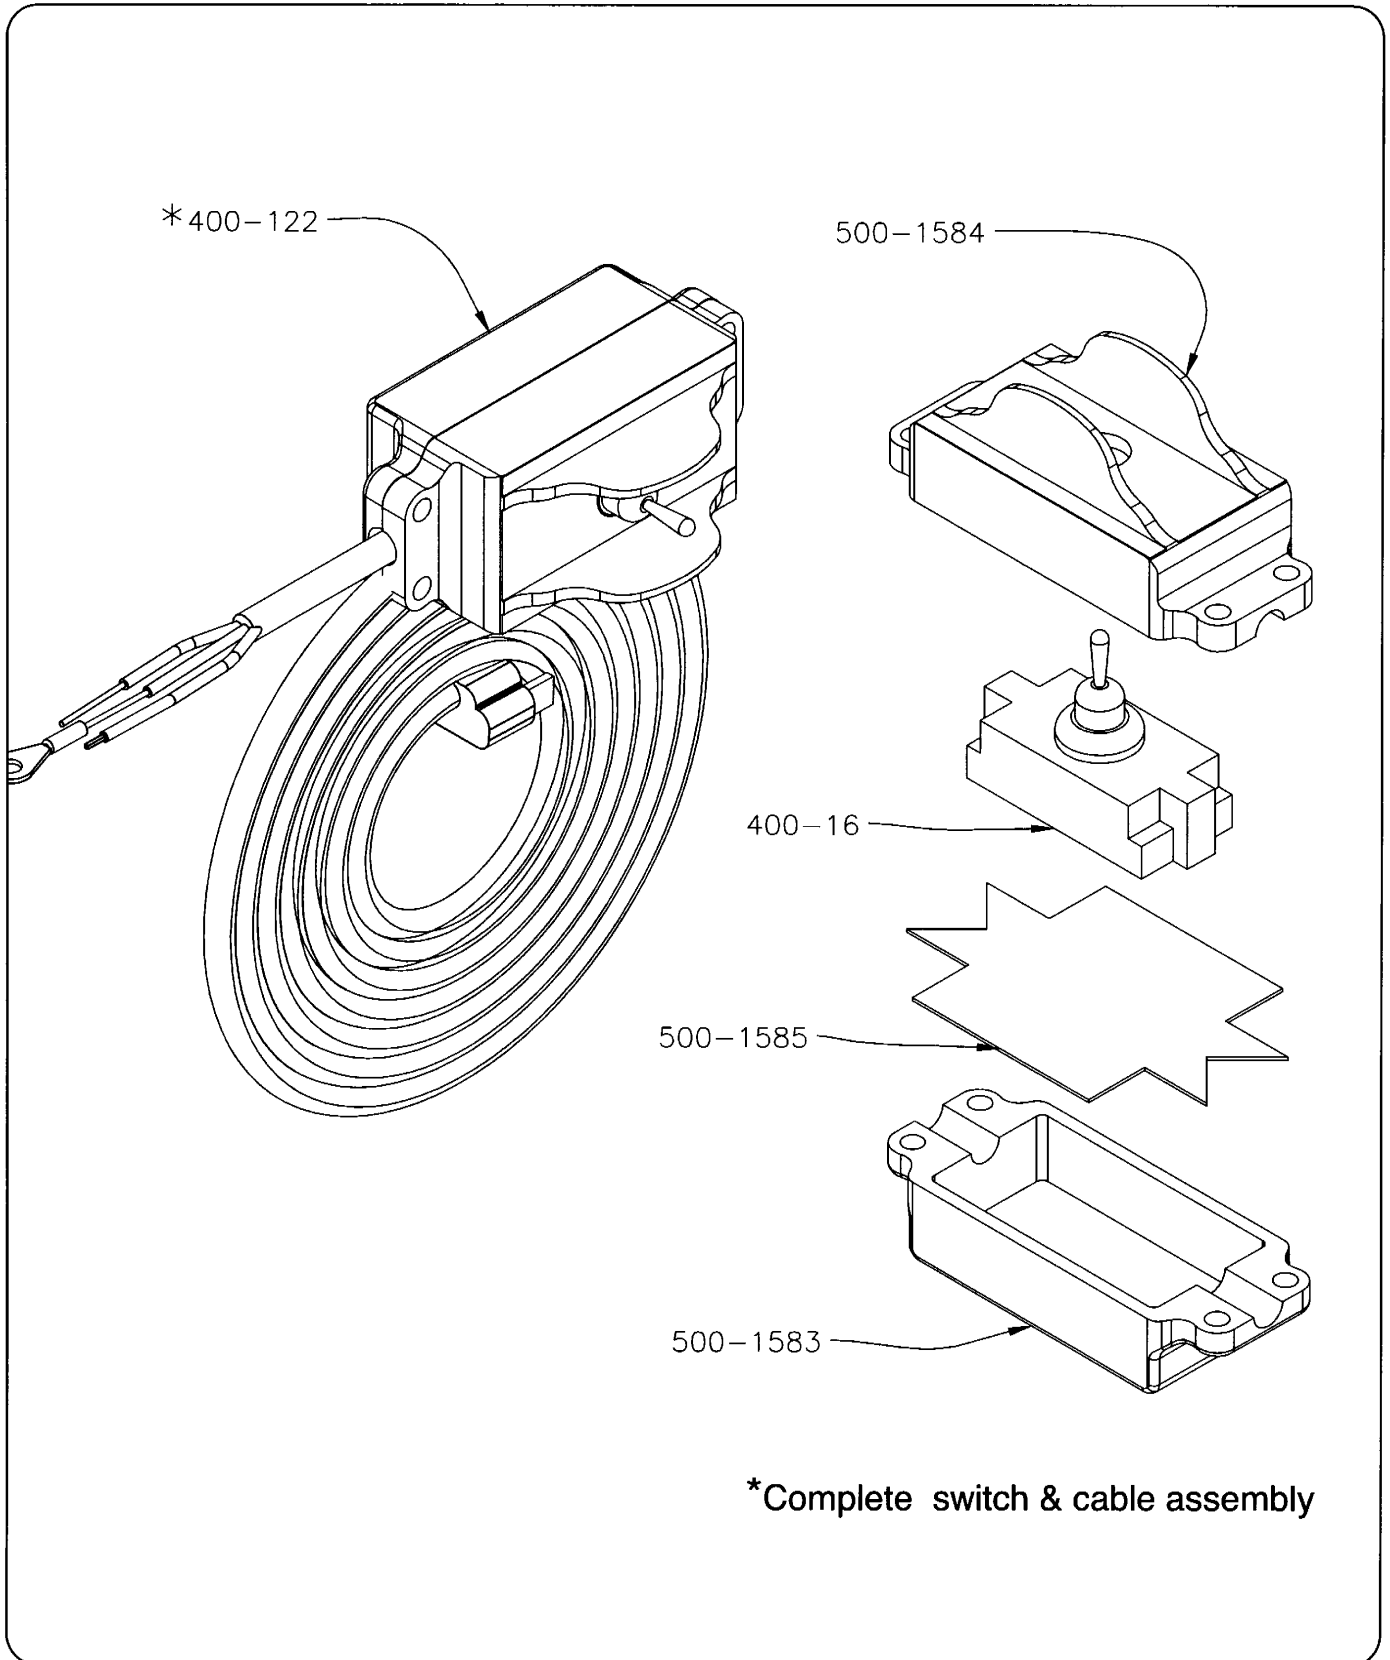

PARTS FOR TYPE 2801 MINI-MOLE SOLARSPOT®

Mole-Richardson Co.

PARTS FOR TYPE 2801 MINI-MOLE SOLARSPOT®

Serial No. 18,483
and above apply.

12

Mole-Richardson Co.

PARTS FOR TYPE 2801 MINI-MOLE SOLARSPOT®

Mole-Richardson Co.

PARTS FOR TYPE 2801 200 WATT MINI-MOLE SOLARSPOT®

2801A941

Used Ser. Nos. 1001 to 10,381

117

Mole-Richardson Co.

PARTS FOR TYPE 2801 200 WATT MINI-MOLE SOLARSPOT®

2801B941

Used Ser. Nos. 10,382 and Up