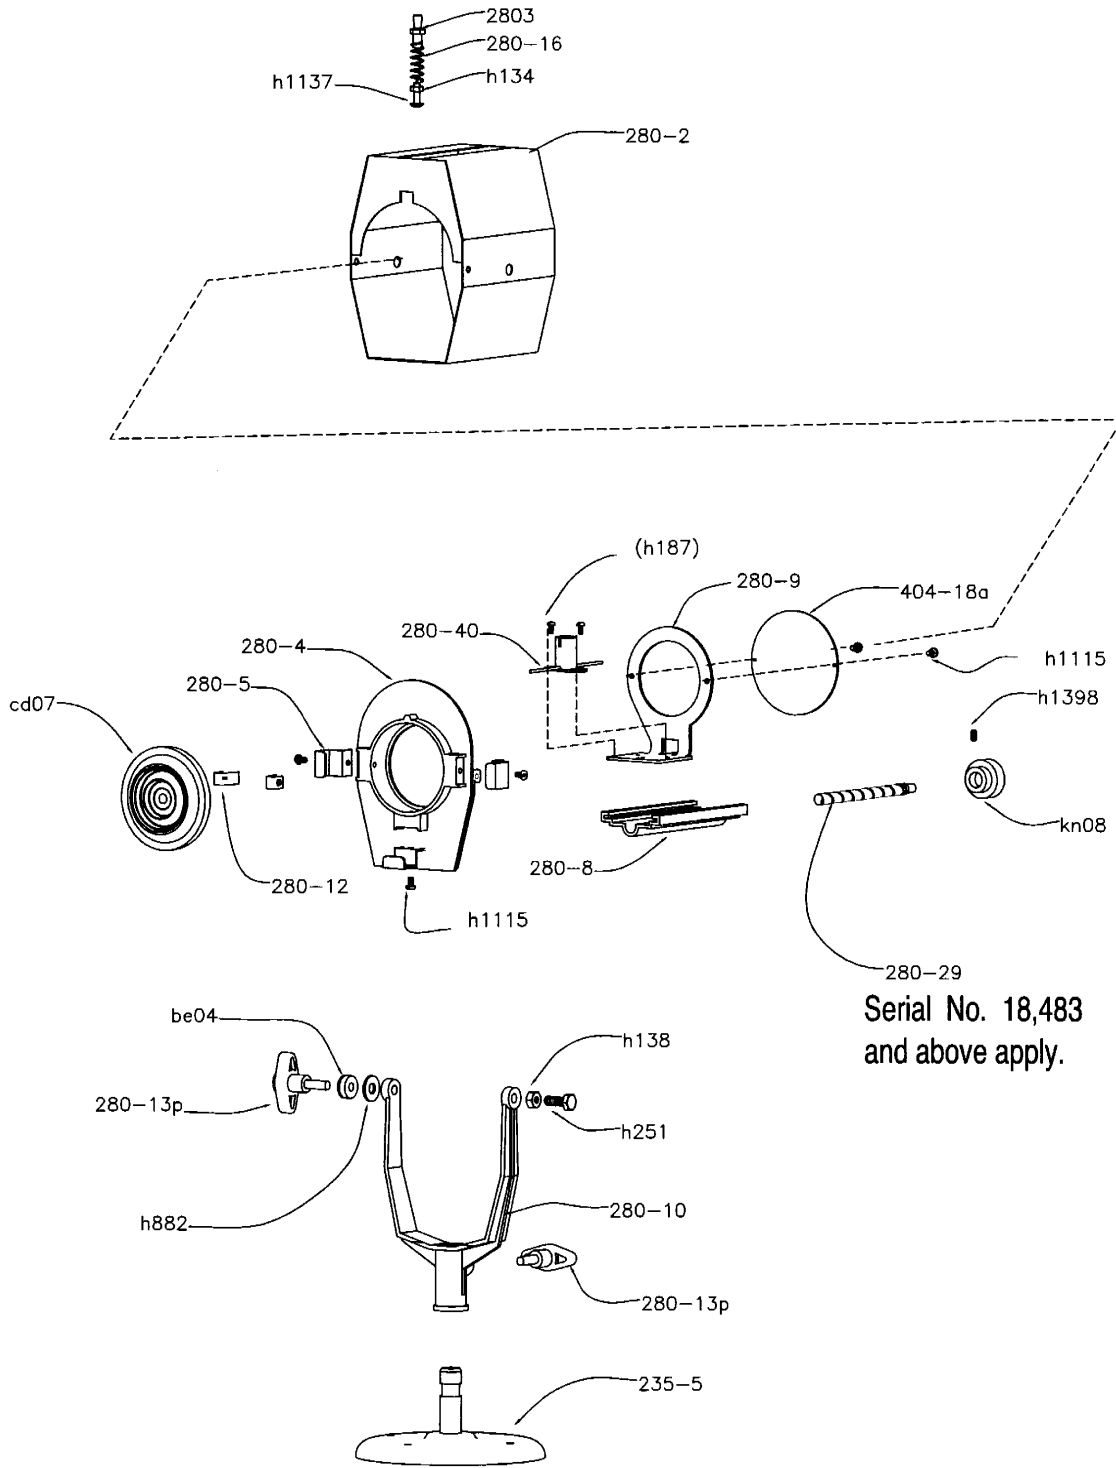

PARTS FOR TYPE 2801 MINI-MOLE SOLARSPOT®

Mole-Richardson Co.

PARTS FOR TYPE 2801 MINI-MOLE SOLARSPOT®

Serial No. 18,483
and above apply.

12

Mole-Richardson Co.

PARTS FOR TYPE 2801 MINI-MOLE SOLARSPOT®

Mole-Richardson Co.

PARTS FOR TYPE 2801 200 WATT MINI-MOLE SOLARSPOT®

2801A941

Used Ser. Nos. 1001 to 10,381

117

Mole-Richardson Co.

PARTS FOR TYPE 2801 200 WATT MINI-MOLE SOLARSPOT®

2801B941

Used Ser. Nos. 10,382 and Up