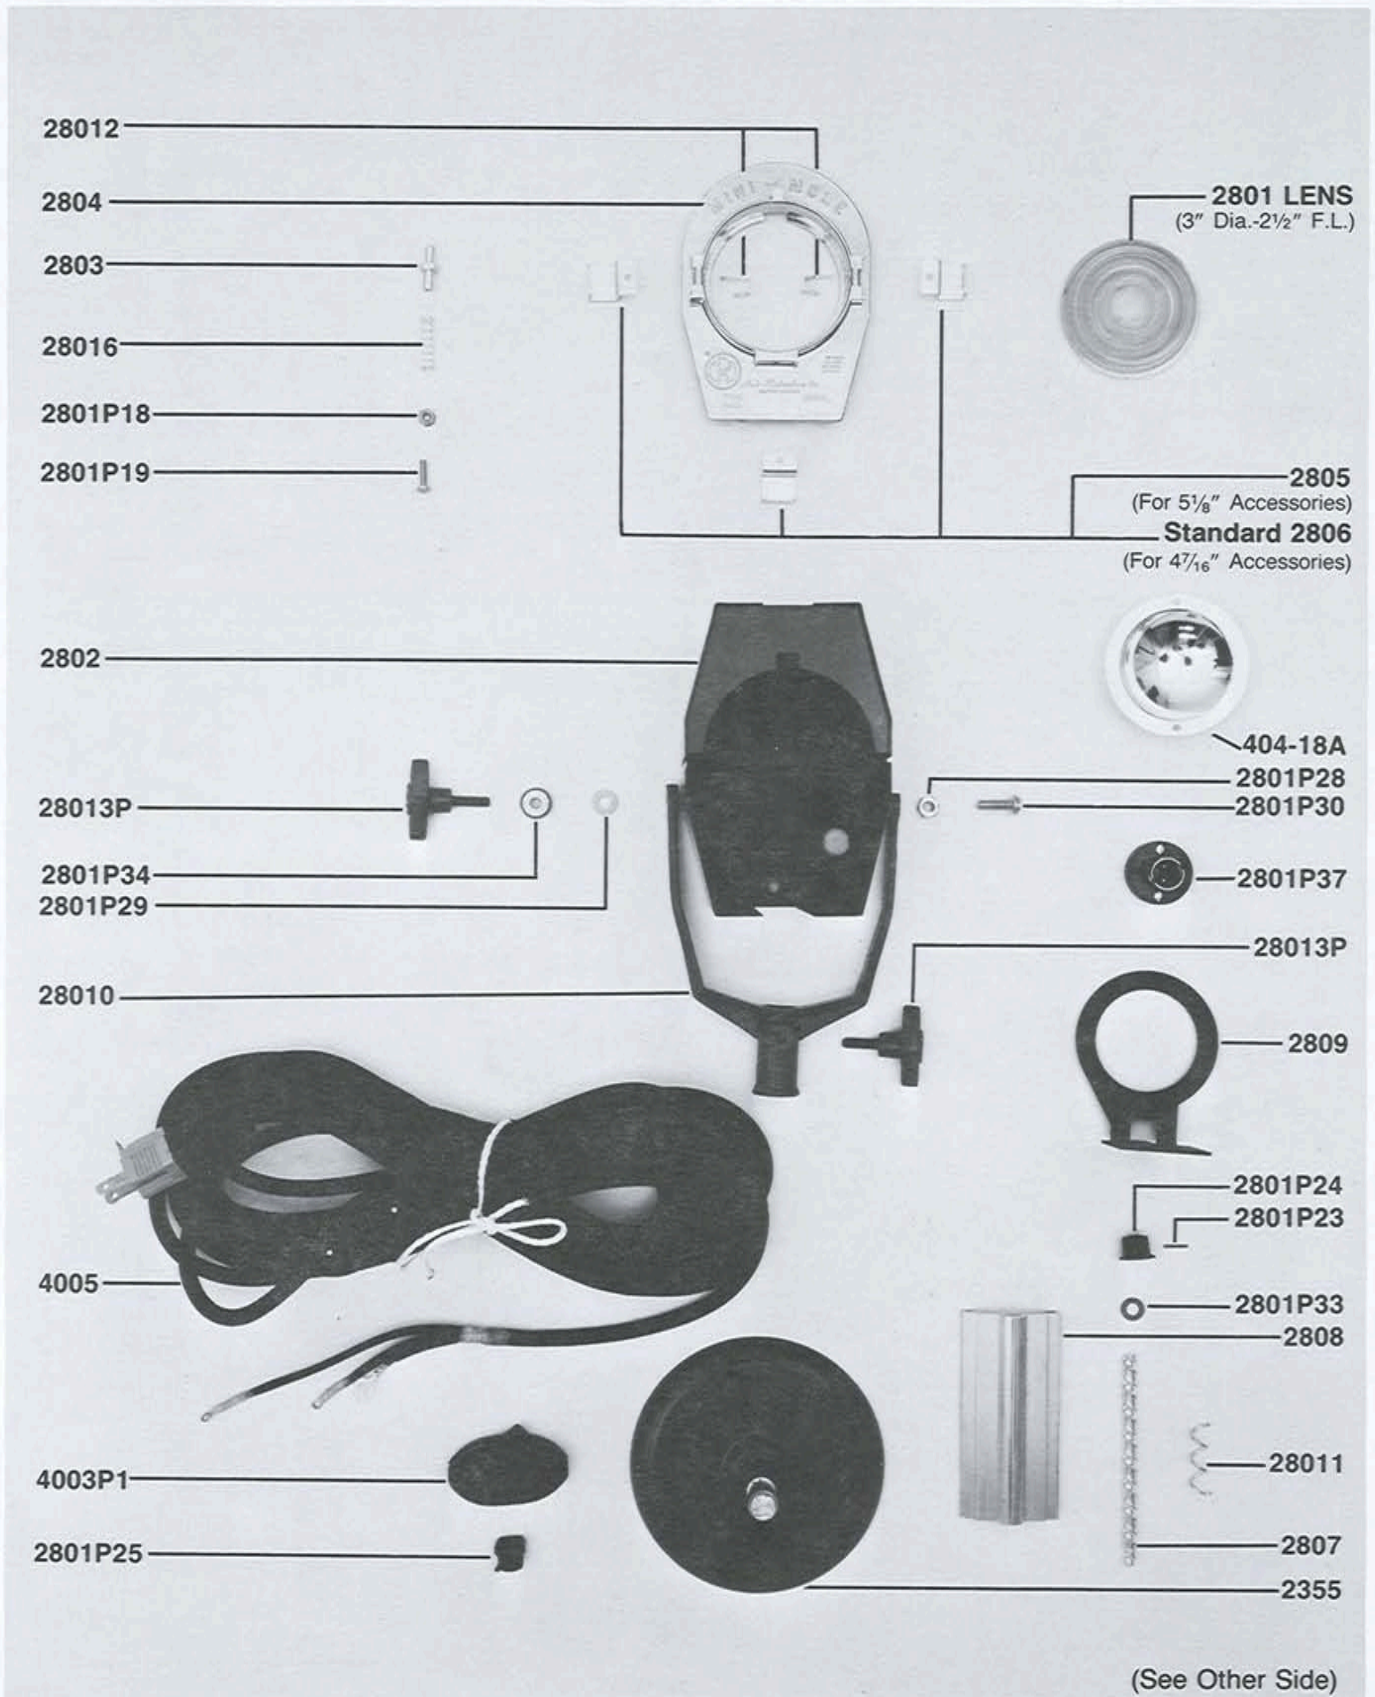

PARTS FOR TYPE 2801 MINI-MOLE SOLARSPOT®

Mole-Richardson Co.

PARTS FOR TYPE 2801 MINI-MOLE SOLARSPOT®

Serial No. 18,483
and above apply.

12

Mole-Richardson Co.

PARTS FOR TYPE 2801 MINI-MOLE SOLARSPOT®

Mole-Richardson Co.

PARTS FOR TYPE 2801 200 WATT MINI-MOLE SOLARSPOT®

2801A941

Used Ser. Nos. 1001 to 10,381

117

Mole-Richardson Co.

PARTS FOR TYPE 2801 200 WATT MINI-MOLE SOLARSPOT®

2801B941

Used Ser. Nos. 10,382 and Up