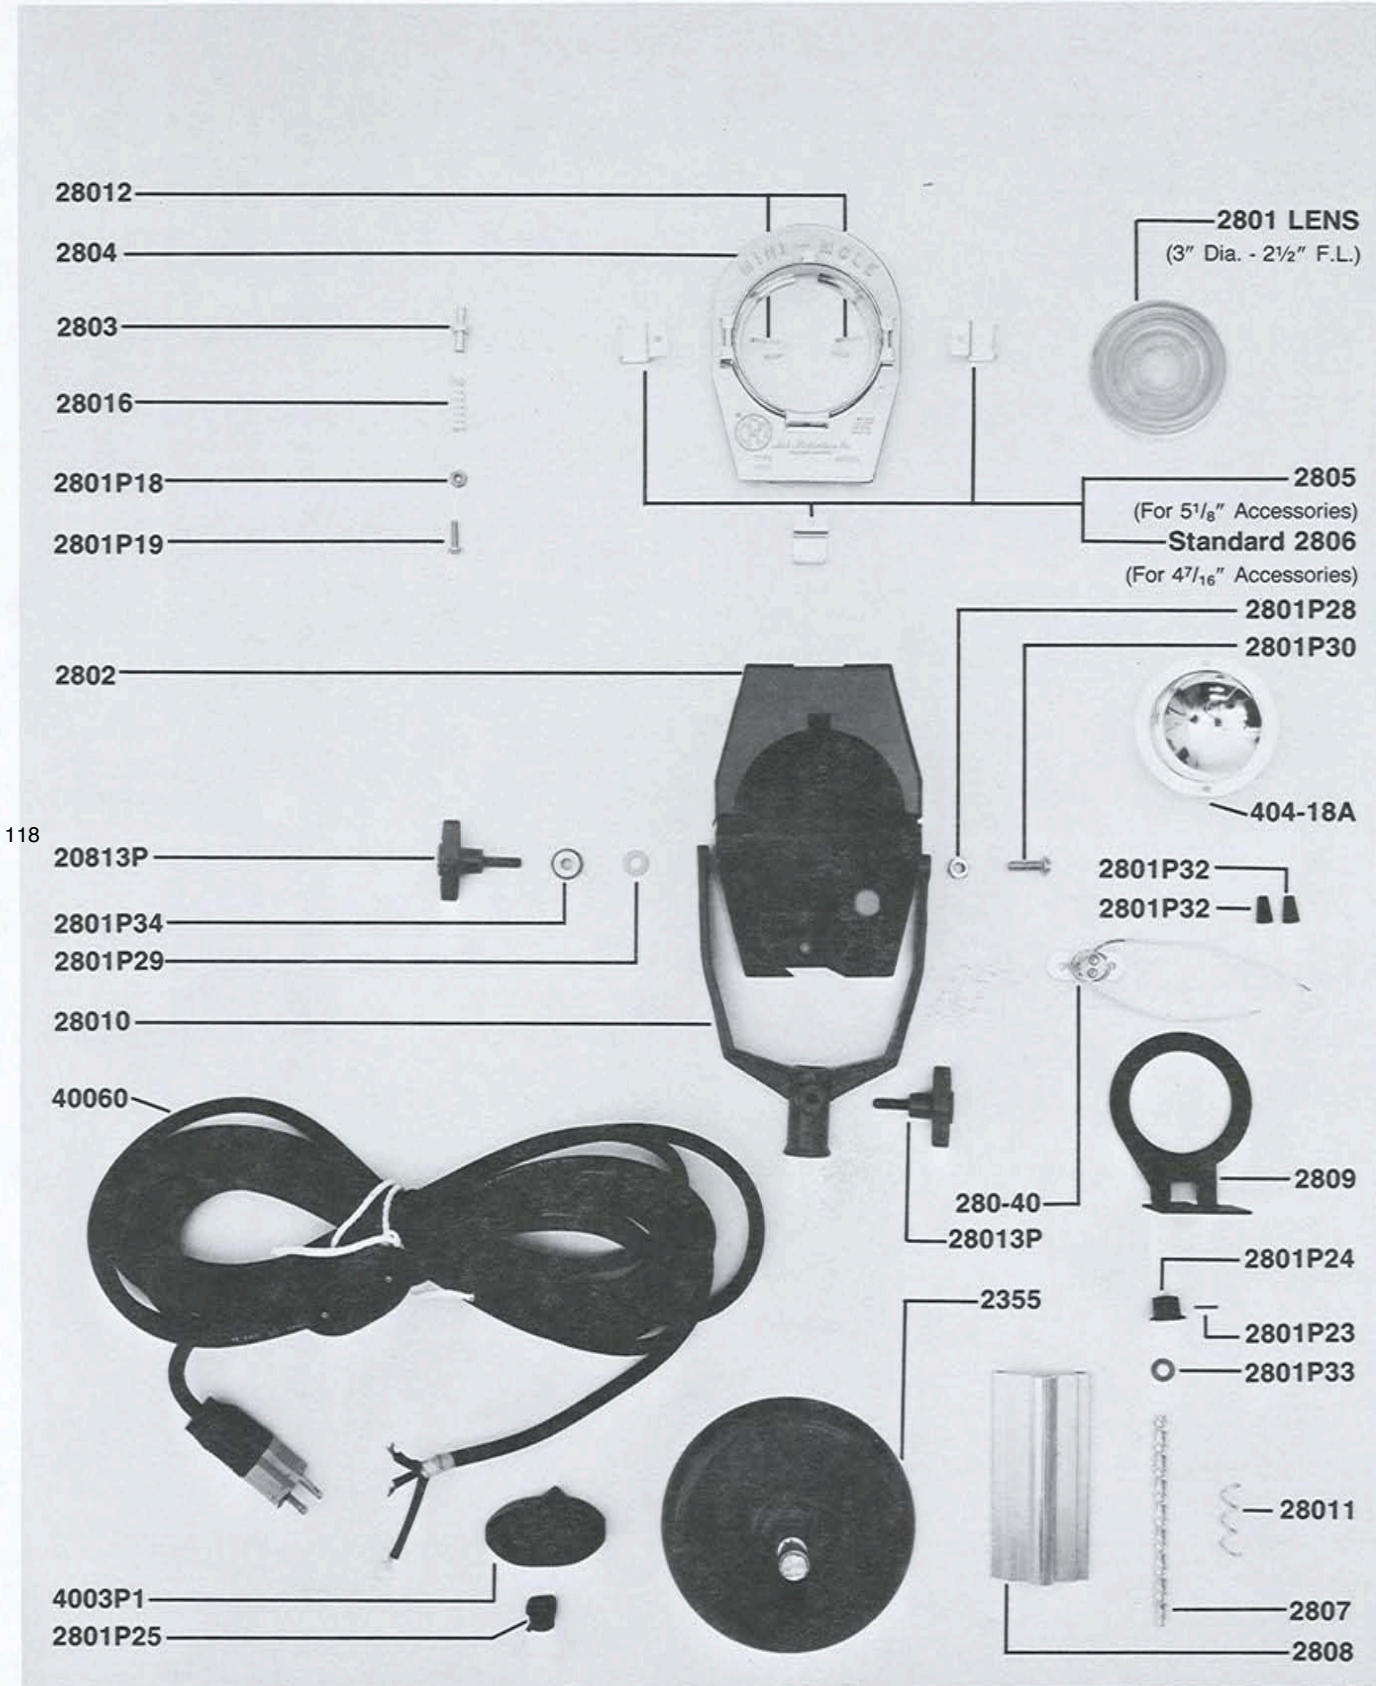

PARTS FOR TYPE 2801 MINI-MOLE SOLARSPOT®

Mole-Richardson Co.

PARTS FOR TYPE 2801 MINI-MOLE SOLARSPOT®

Serial No. 18,483
and above apply.

12

Mole-Richardson Co.

PARTS FOR TYPE 2801 MINI-MOLE SOLARSPOT®

Mole-Richardson Co.

PARTS FOR TYPE 2801 200 WATT MINI-MOLE SOLARSPOT®

2801A941

Used Ser. Nos. 1001 to 10,381

117

Mole-Richardson Co.

PARTS FOR TYPE 2801 200 WATT MINI-MOLE SOLARSPOT®

2801B941

Used Ser. Nos. 10,382 and Up