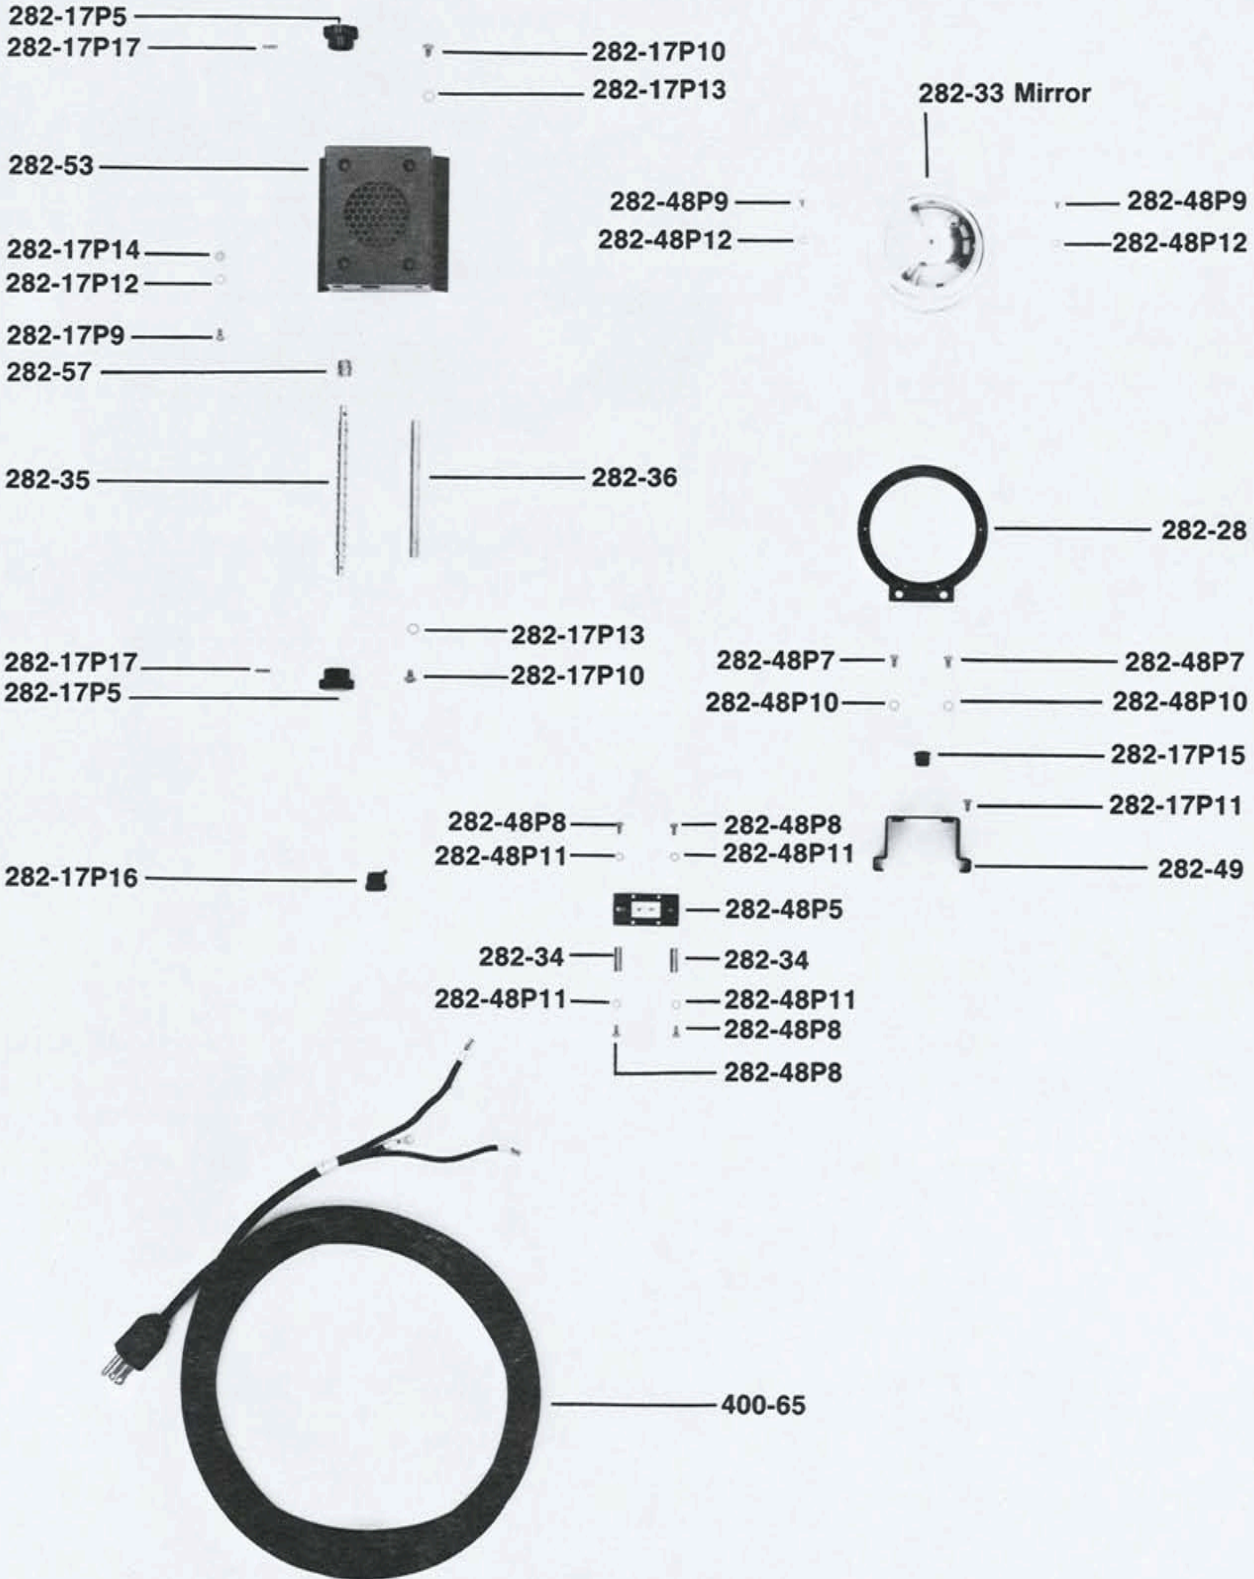

# PARTS FOR TYPE 2821

### SOLARSPOT®

2821A941

(See Other Side)

99

*Mole-Richardson Co.*

### SOLARSPOT®

2821B941

100

Mole-Richardson Co.