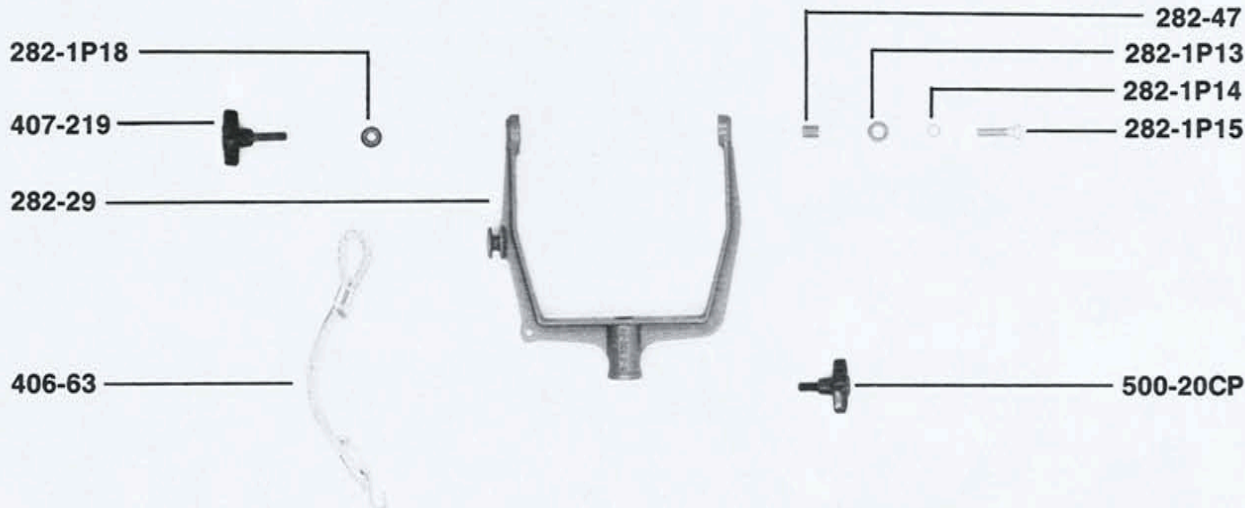

# PARTS FOR TYPE 2821

## 600 WATT MOLEQUARTZ® TWEENIE-MOLE

### SOLARSPOT®

2821A941

(See Other Side)

99

*Mole-Richardson Co.*