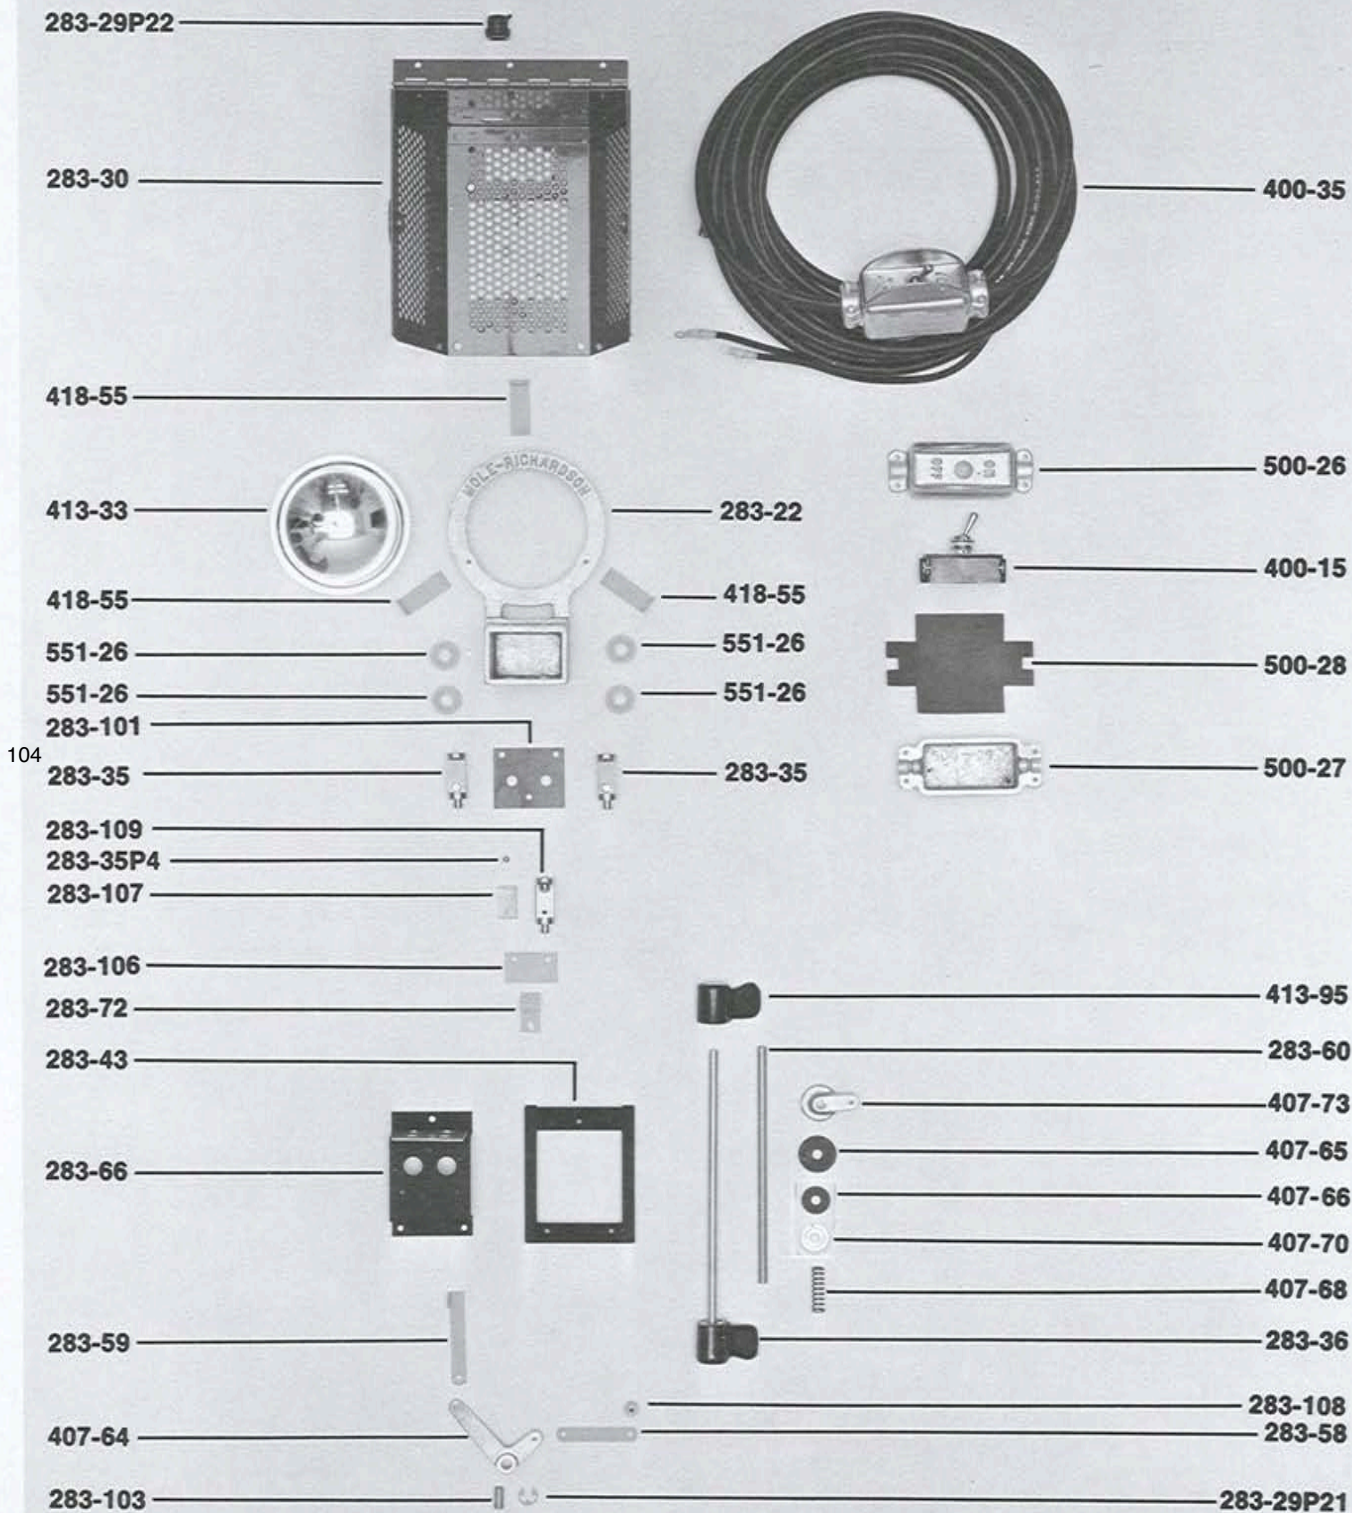

©Mole-Richardson Co., Hollywood, California U.S.A.

PARTS FOR TYPE 2831 BABY-BABY SOLARSPOT®

16

Mole-Richardson Co.

PARTS FOR TYPE 2831 BABY-BABY SOLARSPOT®

Mole-Richardson Co.

PARTS FOR TYPE 2831 BABY-BABY SOLARSPOT®

*COMPLETE SWITCH & CABLE ASSY.

18

Mole-Richardson Co.

PARTS FOR TYPE 2831 1,000 WATT MOLEQUARTZ® BABY-BABY SOLARSPOT®

2831A941

103

Mole-Richardson Co.

Tel. (323) 851-0111 Fax. (323) 851-5593 E-mail: info@mole.com Internet: http://www.mole.com 937 N. Sycamore Ave., Hollywood, California 90038-2384 U.S.A.

©Mole-Richardson Co., Hollywood, California U.S.A.

PARTS FOR TYPE 2831 1,000 WATT MOLEQUARTZ® BABY-BABY SOLARSPOT®

2831B941

Mole-Richardson Co.

Tel. (323) 851-0111 Fax. (323) 851-5593 E-mail: info@mole.com Internet: http://www.mole.com 937 N. Sycamore Ave., Hollywood, California 90038-2384 U.S.A.