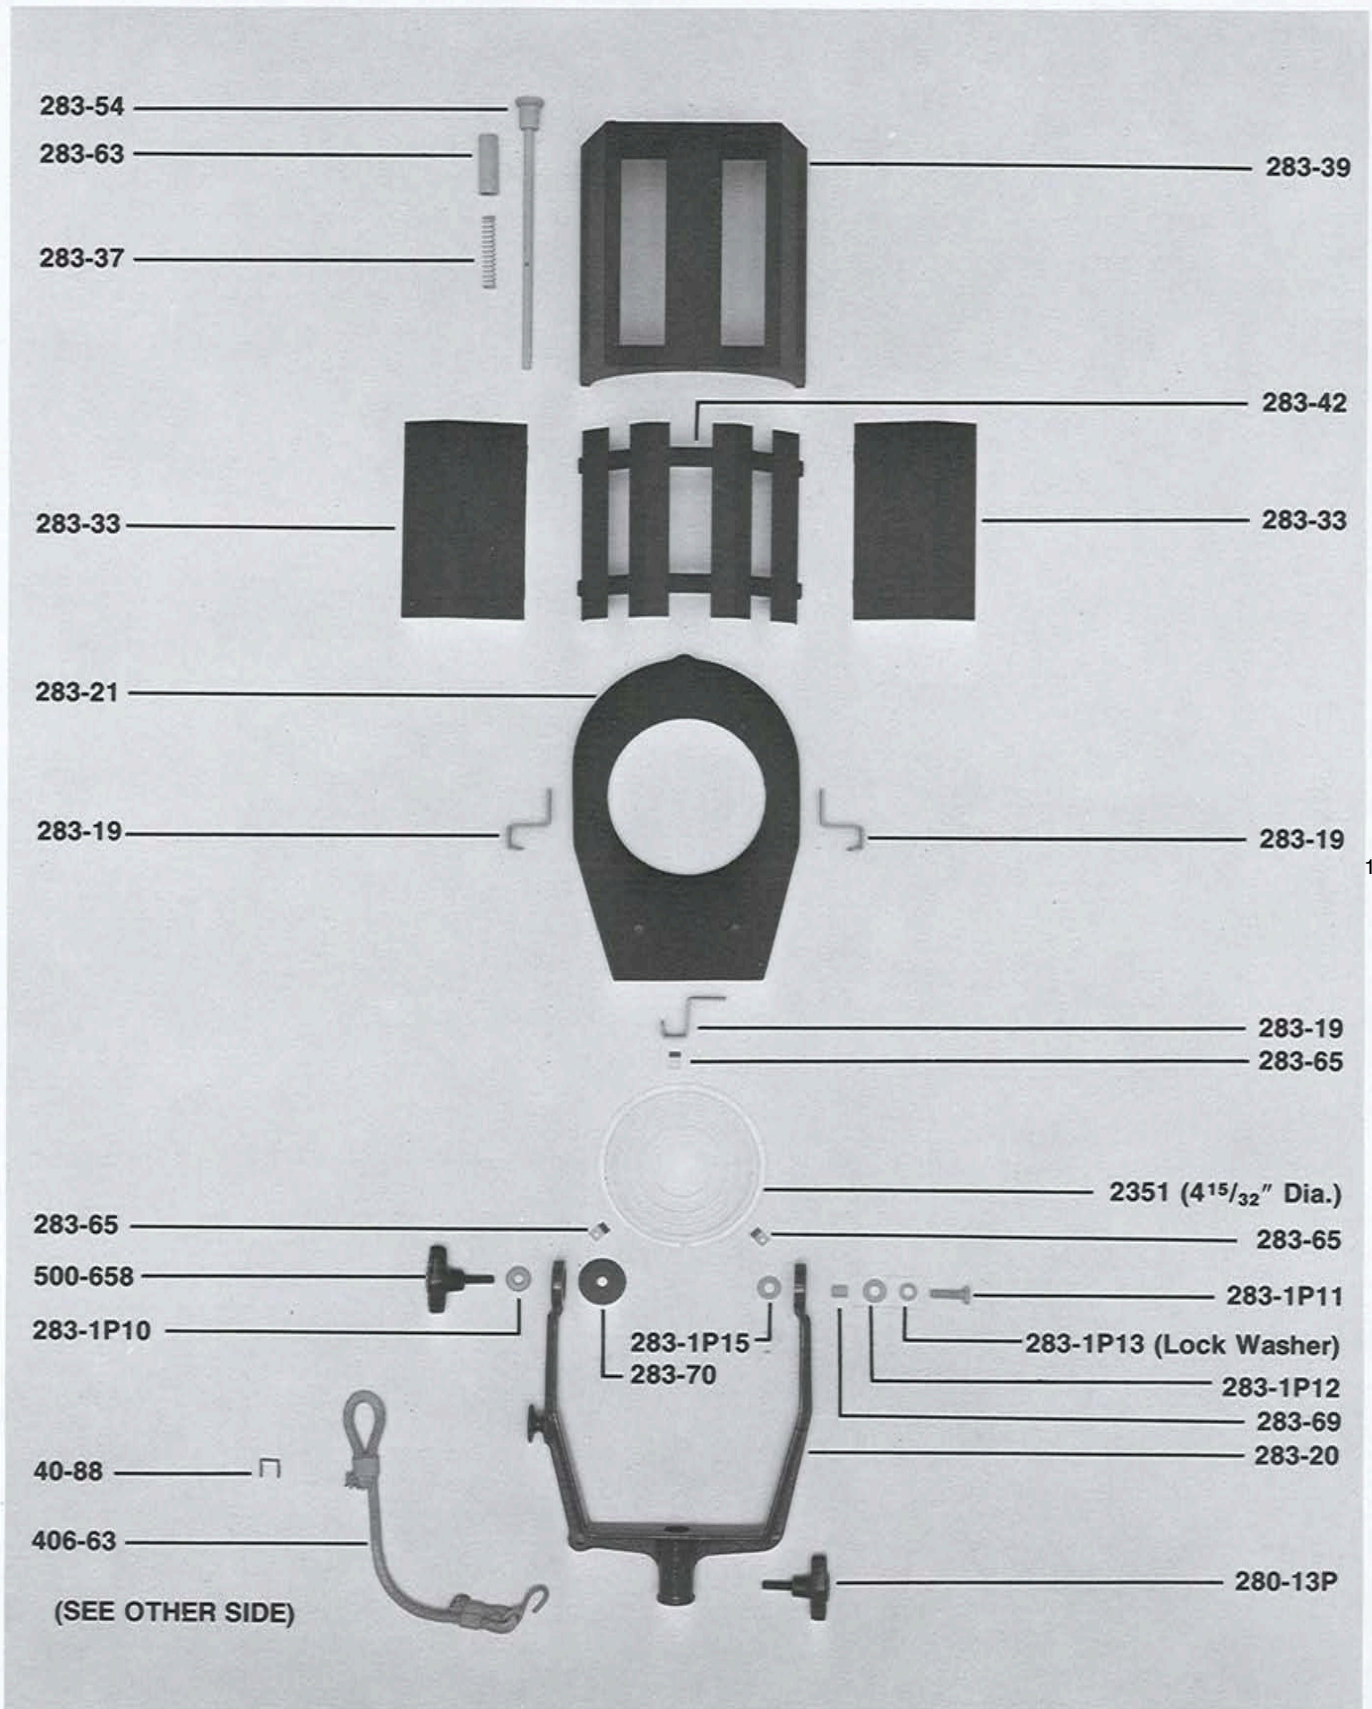

PARTS FOR TYPE 2831 BABY-BABY SOLARSPOT®

15

Mole-Richardson Co.

Tel. (323) 851-0111 Fax. (323) 851-5593 E-mail: info@mole.com Web: www.mole.com 937 N. Sycamore Ave., Hollywood, California 90038-2384 U.S.A.

©Mole-Richardson Co., Hollywood, California U.S.A.

PARTS FOR TYPE 2831 BABY-BABY SOLARSPOT®

16

Mole-Richardson Co.

PARTS FOR TYPE 2831 BABY-BABY SOLARSPOT®

Mole-Richardson Co.

PARTS FOR TYPE 2831 BABY-BABY SOLARSPOT®

*COMPLETE SWITCH & CABLE ASSY.

18

Mole-Richardson Co.

PARTS FOR TYPE 2831 1,000 WATT MOLEQUARTZ® BABY-BABY SOLARSPOT®

2831A941

103

Mole-Richardson Co.

Tel. (323) 851-0111 Fax. (323) 851-5593 E-mail: info@mole.com Internet: http://www.mole.com 937 N. Sycamore Ave., Hollywood, California 90038-2384 U.S.A.

©Mole-Richardson Co., Hollywood, California U.S.A.

PARTS FOR TYPE 2831 1,000 WATT MOLEQUARTZ® BABY-BABY SOLARSPOT®

2831B941

Mole-Richardson Co.

Tel. (323) 851-0111 Fax. (323) 851-5593 E-mail: info@mole.com Internet: http://www.mole.com 937 N. Sycamore Ave., Hollywood, California 90038-2384 U.S.A.