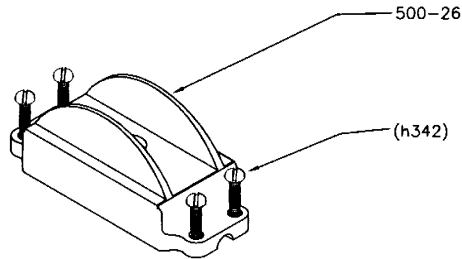

©Mole-Richardson Co., Hollywood, California U.S.A.

PARTS FOR TYPE 2831 BABY-BABY SOLARSPOT®

16

Mole-Richardson Co.

PARTS FOR TYPE 2831 BABY-BABY SOLARSPOT®

Mole-Richardson Co.

PARTS FOR TYPE 2831 BABY-BABY SOLARSPOT®

*COMPLETE SWITCH & CABLE ASSY.

18

Mole-Richardson Co.

PARTS FOR TYPE 2831 1,000 WATT MOLEQUARTZ® BABY-BABY SOLARSPOT®

2831A941

103

Mole-Richardson Co.

Tel. (323) 851-0111 Fax. (323) 851-5593 E-mail: info@mole.com Internet: http://www.mole.com 937 N. Sycamore Ave., Hollywood, California 90038-2384 U.S.A.