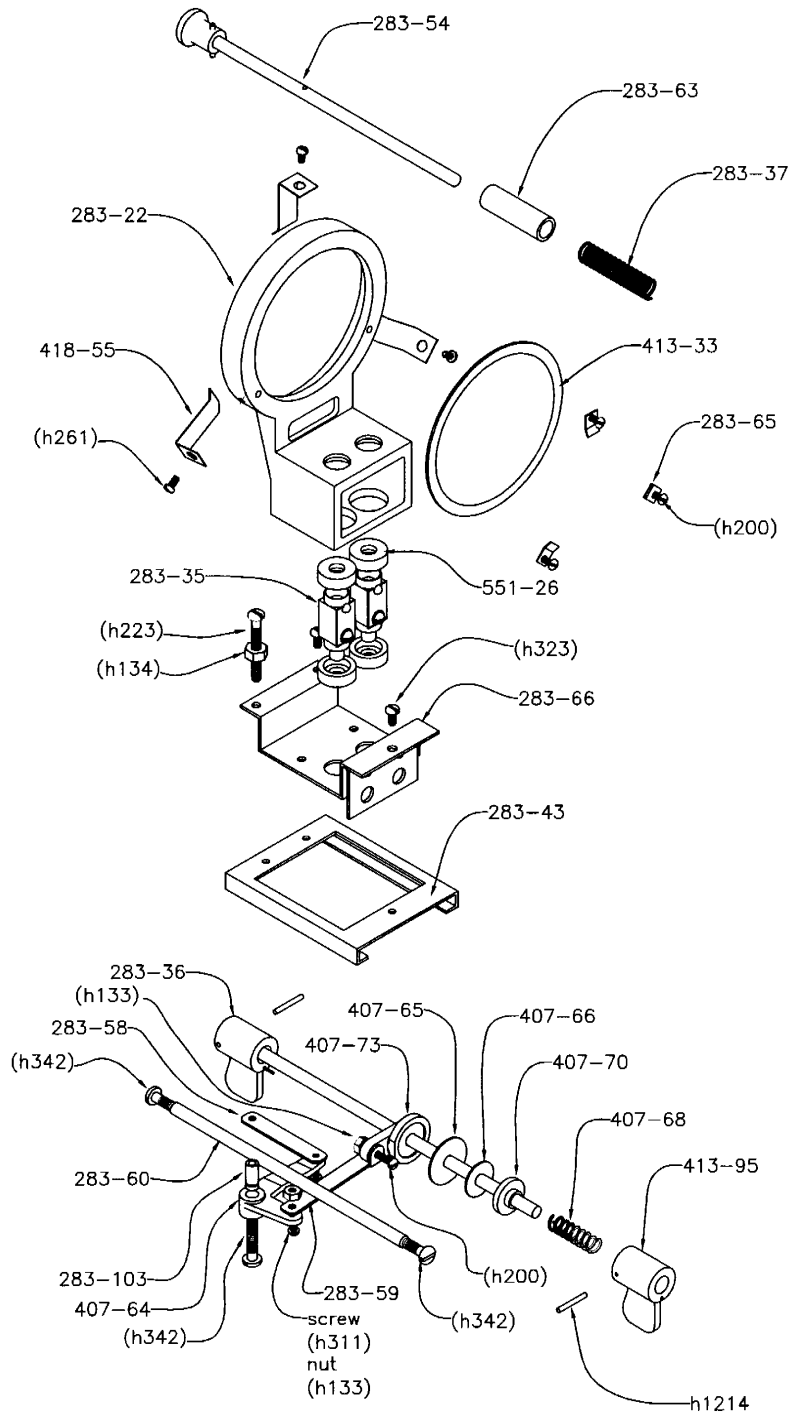

PARTS FOR TYPE 2831 BABY-BABY SOLARSPOT®

15

Mole-Richardson Co.

Tel. (323) 851-0111 Fax. (323) 851-5593 E-mail: info@mole.com Web: www.mole.com 937 N. Sycamore Ave., Hollywood, California 90038-2384 U.S.A.

©Mole-Richardson Co., Hollywood, California U.S.A.

PARTS FOR TYPE 2831 BABY-BABY SOLARSPOT®

16

Mole-Richardson Co.

PARTS FOR TYPE 2831 BABY-BABY SOLARSPOT®

Mole-Richardson Co.

PARTS FOR TYPE 2831 BABY-BABY SOLARSPOT®

*COMPLETE SWITCH & CABLE ASSY.

18

Mole-Richardson Co.

PARTS FOR TYPE 2831 1,000 WATT MOLEQUARTZ® BABY-BABY SOLARSPOT®

2831A941

103

Mole-Richardson Co.

Tel. (323) 851-0111 Fax. (323) 851-5593 E-mail: info@mole.com Internet: http://www.mole.com 937 N. Sycamore Ave., Hollywood, California 90038-2384 U.S.A.

©Mole-Richardson Co., Hollywood, California U.S.A.

PARTS FOR TYPE 2831 1,000 WATT MOLEQUARTZ® BABY-BABY SOLARSPOT®

2831B941

Mole-Richardson Co.

Tel. (323) 851-0111 Fax. (323) 851-5593 E-mail: info@mole.com Internet: http://www.mole.com 937 N. Sycamore Ave., Hollywood, California 90038-2384 U.S.A.