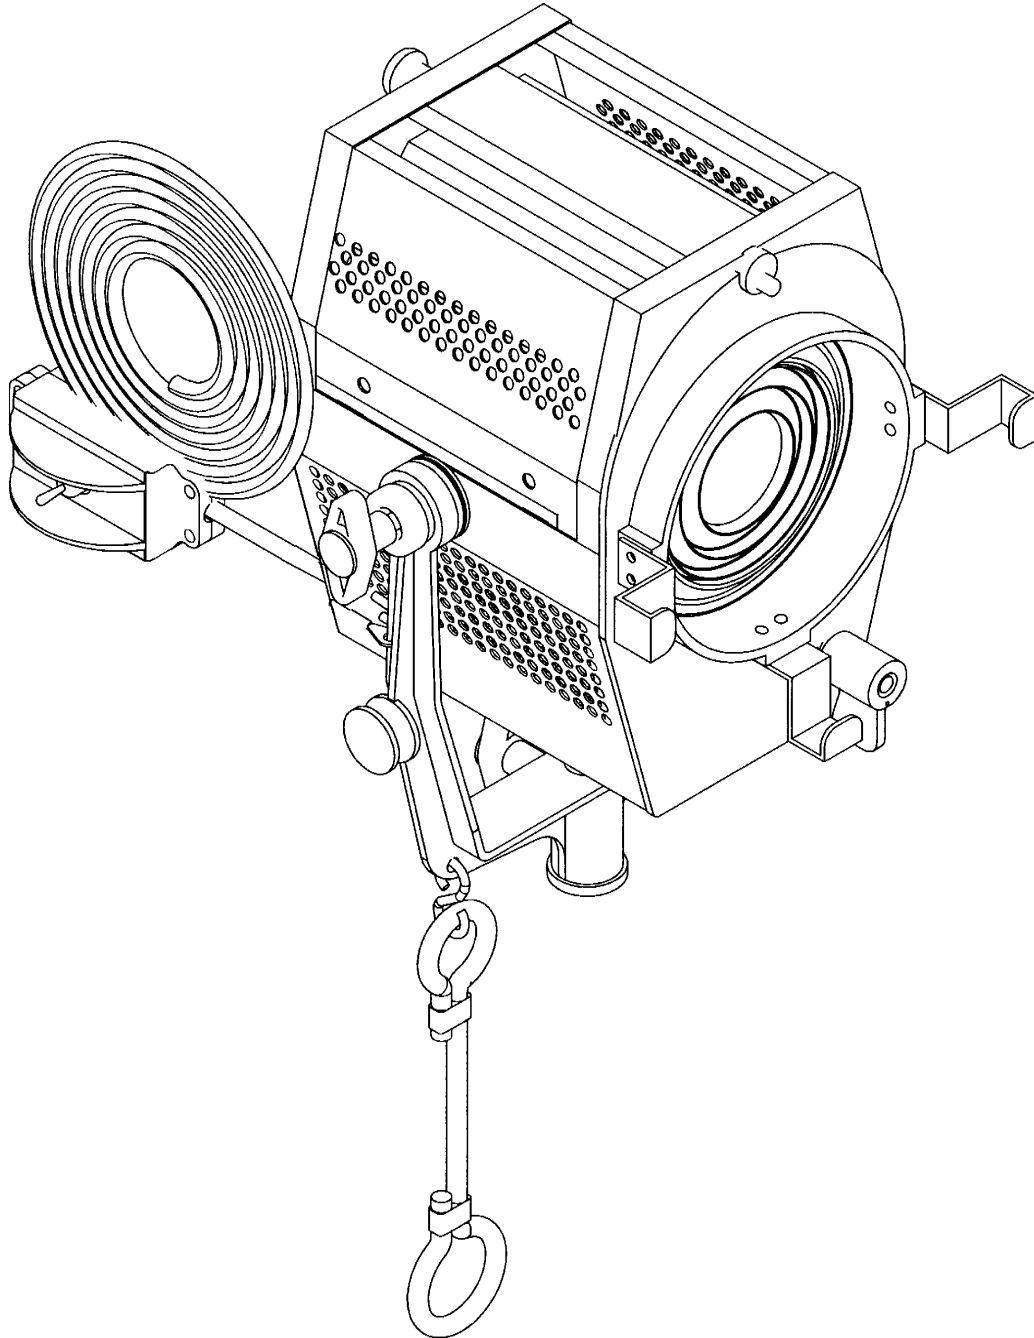

PARTS FOR TYPE 2831 BABY-BABY SOLARSPOT®

15

Mole-Richardson Co.

Tel. (323) 851-0111 Fax. (323) 851-5593 E-mail: info@mole.com Web: www.mole.com 937 N. Sycamore Ave., Hollywood, California 90038-2384 U.S.A.

©Mole-Richardson Co., Hollywood, California U.S.A.

PARTS FOR TYPE 2831 BABY-BABY SOLARSPOT®

16

Mole-Richardson Co.

PARTS FOR TYPE 2831 BABY-BABY SOLARSPOT®

Mole-Richardson Co.

PARTS FOR TYPE 2831 BABY-BABY SOLARSPOT®

*COMPLETE SWITCH & CABLE ASSY.

18

Mole-Richardson Co.

PARTS FOR TYPE 2831 1,000 WATT MOLEQUARTZ® BABY-BABY SOLARSPOT®

2831A941

103

Mole-Richardson Co.

Tel. (323) 851-0111 Fax. (323) 851-5593 E-mail: info@mole.com Internet: http://www.mole.com 937 N. Sycamore Ave., Hollywood, California 90038-2384 U.S.A.