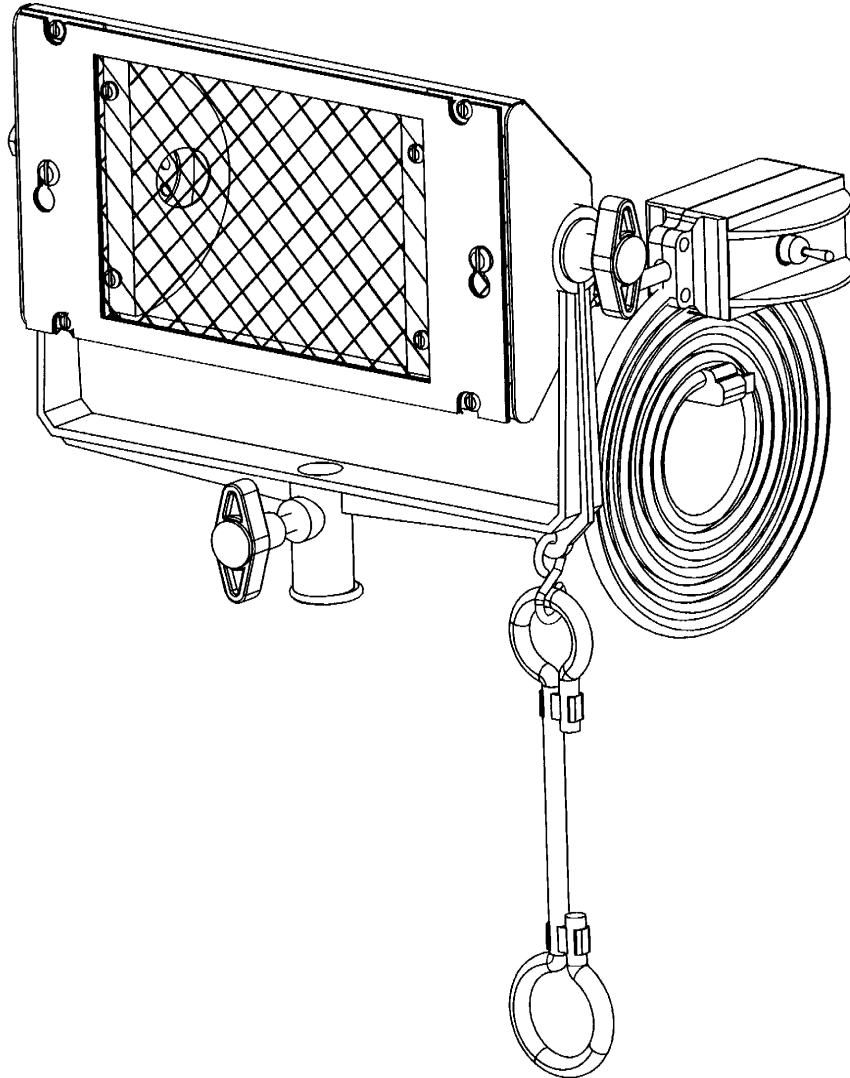

PARTS FOR TYPE 2901 TINY-MOLE®

Mole-Richardson Co.

PARTS FOR TYPE 2901 TINY- MOLE®

**COMPLETE SWITCH BOX ASSY.
(500 - 1582)**

**SWITCH / CABLE ASSY.
(400 - 113)**

22

Mole-Richardson Co.

PARTS FOR TYPE 2921 1,000 WATT MOLEQUARTZ® 1K NOOKLITE