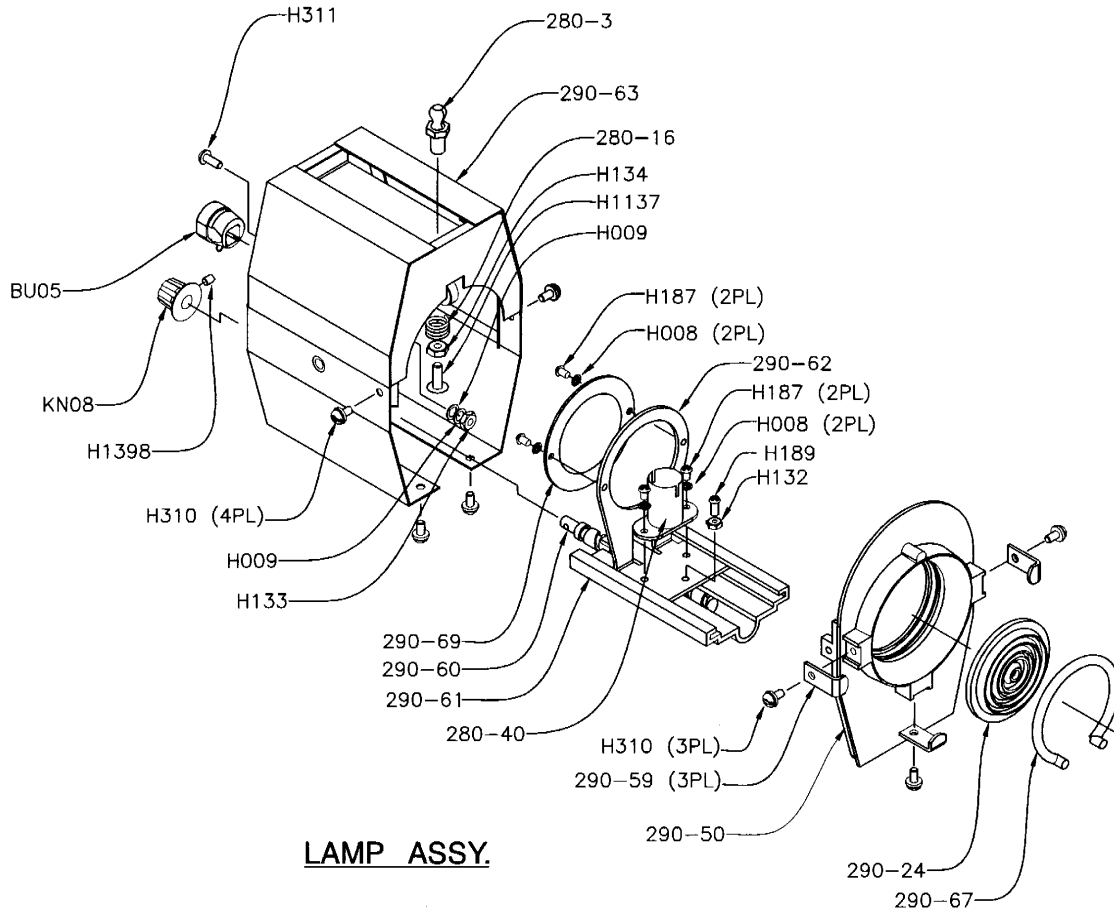

PARTS FOR TYPE 2901 TINY-MOLE®

Mole-Richardson Co.

PARTS FOR TYPE 2901 TINY- MOLE®

**COMPLETE SWITCH BOX ASSY.
(500 - 1582)**

**SWITCH / CABLE ASSY.
(400 - 113)**

22

Mole-Richardson Co.

PARTS FOR TYPE 2921 1,000 WATT MOLEQUARTZ® 1K NOOKLITE

PARTS FOR TYPE 2921 1,000 WATT MOLEQUARTZ® 1K NOOKLITE

24

Mole-Richardson Co.

PARTS FOR TYPE 2901 200 WATT TINY-MOLE SOLARSPOT®

2901A941

115

Mole-Richardson Co.

Tel. (323) 851-0111 Fax. (323) 851-5593 E-mail: info@mole.com Internet: http://www.mole.com 937 N. Sycamore Ave., Hollywood, California 90038-2384 U.S.A.