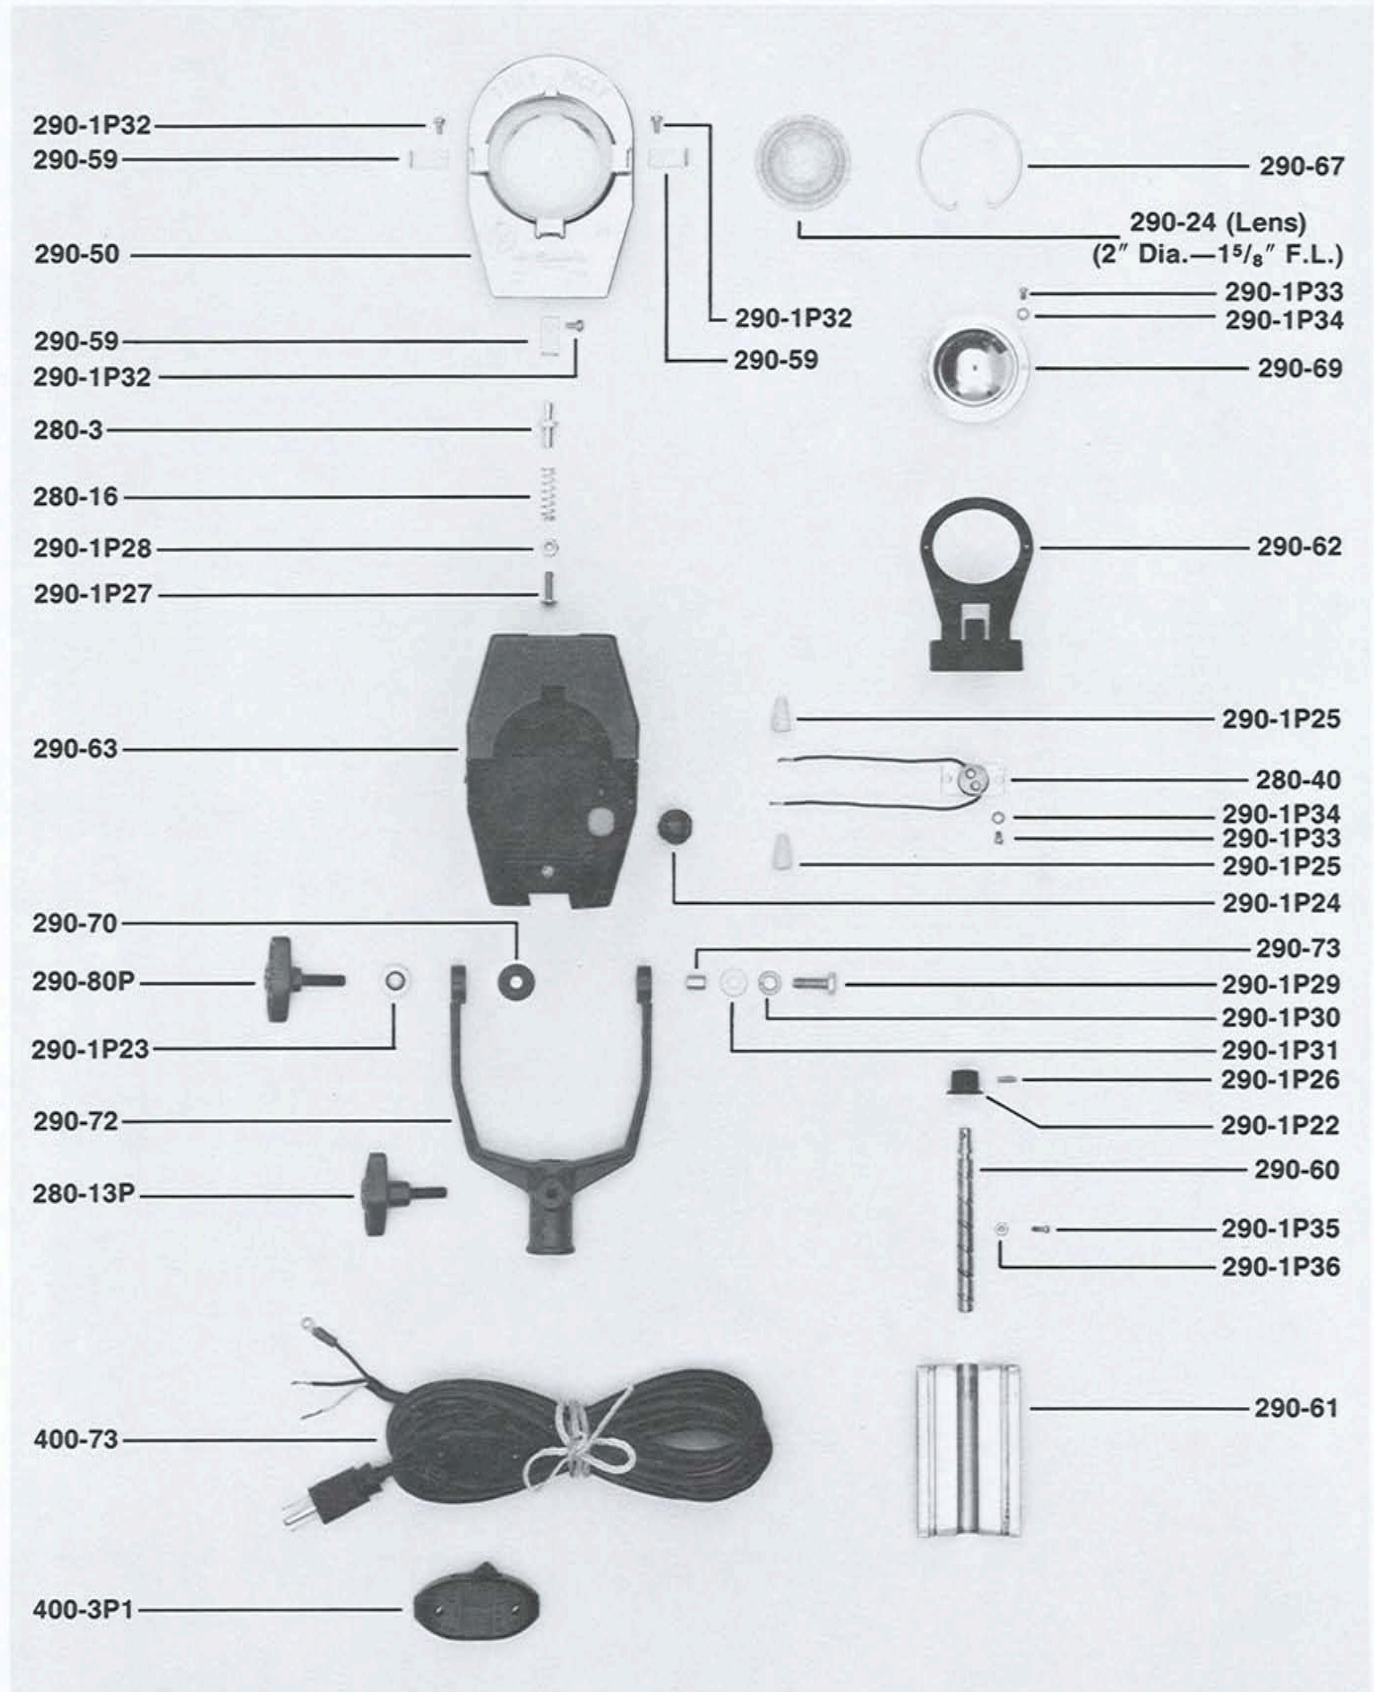

PARTS FOR TYPE 2901 TINY-MOLE®

Mole-Richardson Co.

PARTS FOR TYPE 2901 TINY- MOLE®

**COMPLETE SWITCH BOX ASSY.
(500 - 1582)**

**SWITCH / CABLE ASSY.
(400 - 113)**

22

Mole-Richardson Co.

PARTS FOR TYPE 2921 1,000 WATT MOLEQUARTZ® 1K NOOKLITE

PARTS FOR TYPE 2921 1,000 WATT MOLEQUARTZ® 1K NOOKLITE

24

Mole-Richardson Co.

PARTS FOR TYPE 2901 200 WATT TINY-MOLE SOLARSPOT®

2901A941

115

Mole-Richardson Co.

Tel. (323) 851-0111 Fax. (323) 851-5593 E-mail: info@mole.com Internet: http://www.mole.com 937 N. Sycamore Ave., Hollywood, California 90038-2384 U.S.A.