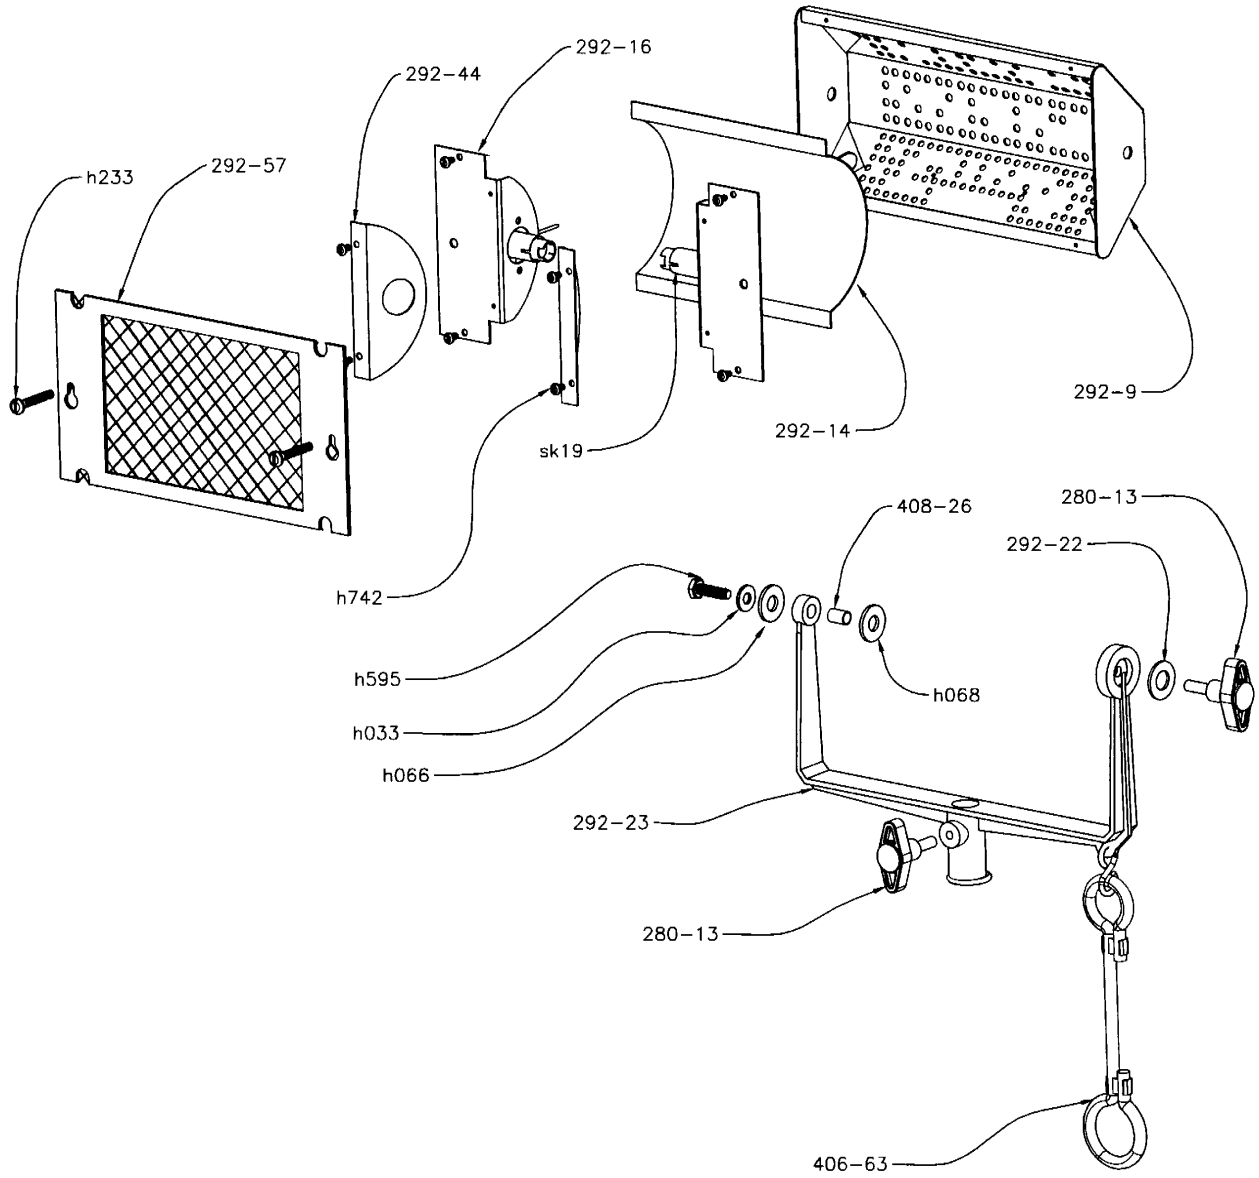

PARTS FOR TYPE 2901 TINY-MOLE®

Mole-Richardson Co.

PARTS FOR TYPE 2901 TINY- MOLE®

**COMPLETE SWITCH BOX ASSY.
(500 - 1582)**

**SWITCH / CABLE ASSY.
(400 - 113)**

22

Mole-Richardson Co.

PARTS FOR TYPE 2921 1,000 WATT MOLEQUARTZ® 1K NOOKLITE

PARTS FOR TYPE 2921 1,000 WATT MOLEQUARTZ® 1K NOOKLITE

24

Mole-Richardson Co.

PARTS FOR TYPE 2901 200 WATT TINY-MOLE SOLARSPOT®

2901A941

115

Mole-Richardson Co.

Tel. (323) 851-0111 Fax. (323) 851-5593 E-mail: info@mole.com Internet: http://www.mole.com 937 N. Sycamore Ave., Hollywood, California 90038-2384 U.S.A.