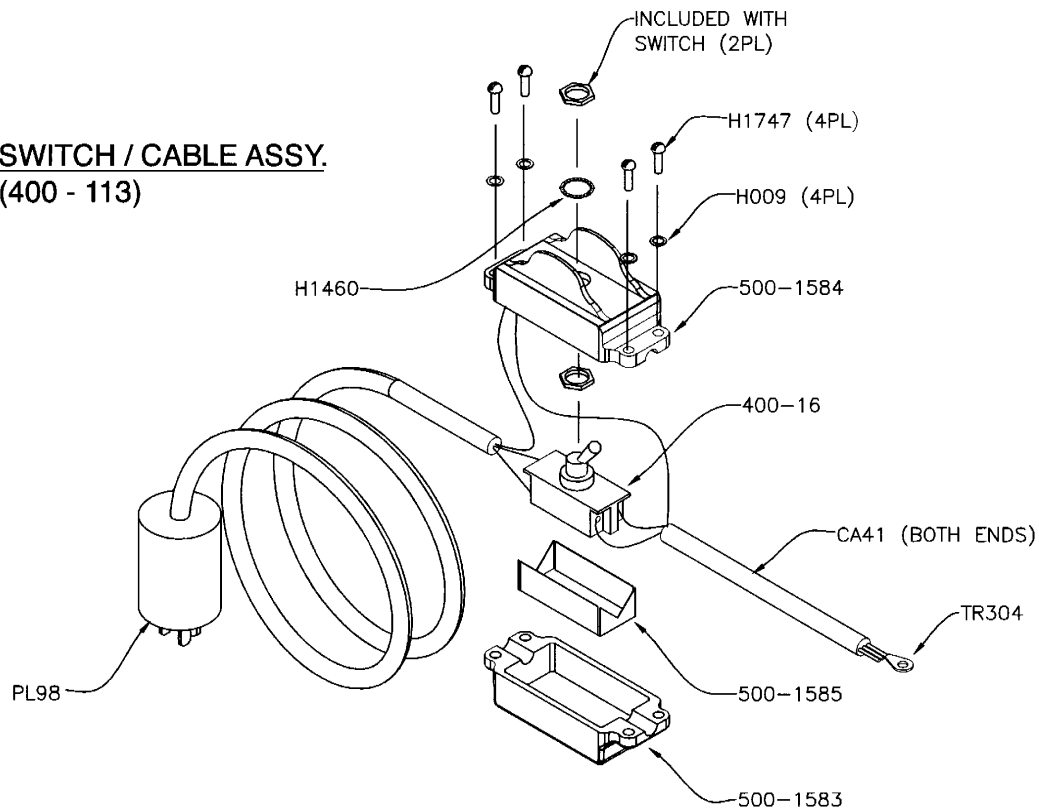

PARTS FOR TYPE 2901 TINY-MOLE®

Mole-Richardson Co.

PARTS FOR TYPE 2901 TINY- MOLE®

**COMPLETE SWITCH BOX ASSY.
(500 - 1582)**

**SWITCH / CABLE ASSY.
(400 - 113)**

22

Mole-Richardson Co.

PARTS FOR TYPE 2921 1,000 WATT MOLEQUARTZ® 1K NOOKLITE

PARTS FOR TYPE 2921 1,000 WATT MOLEQUARTZ® 1K NOOKLITE

24

Mole-Richardson Co.

PARTS FOR TYPE 2901 200 WATT TINY-MOLE SOLARSPOT®

2901A941

115

Mole-Richardson Co.

Tel. (323) 851-0111 Fax. (323) 851-5593 E-mail: info@mole.com Internet: http://www.mole.com 937 N. Sycamore Ave., Hollywood, California 90038-2384 U.S.A.