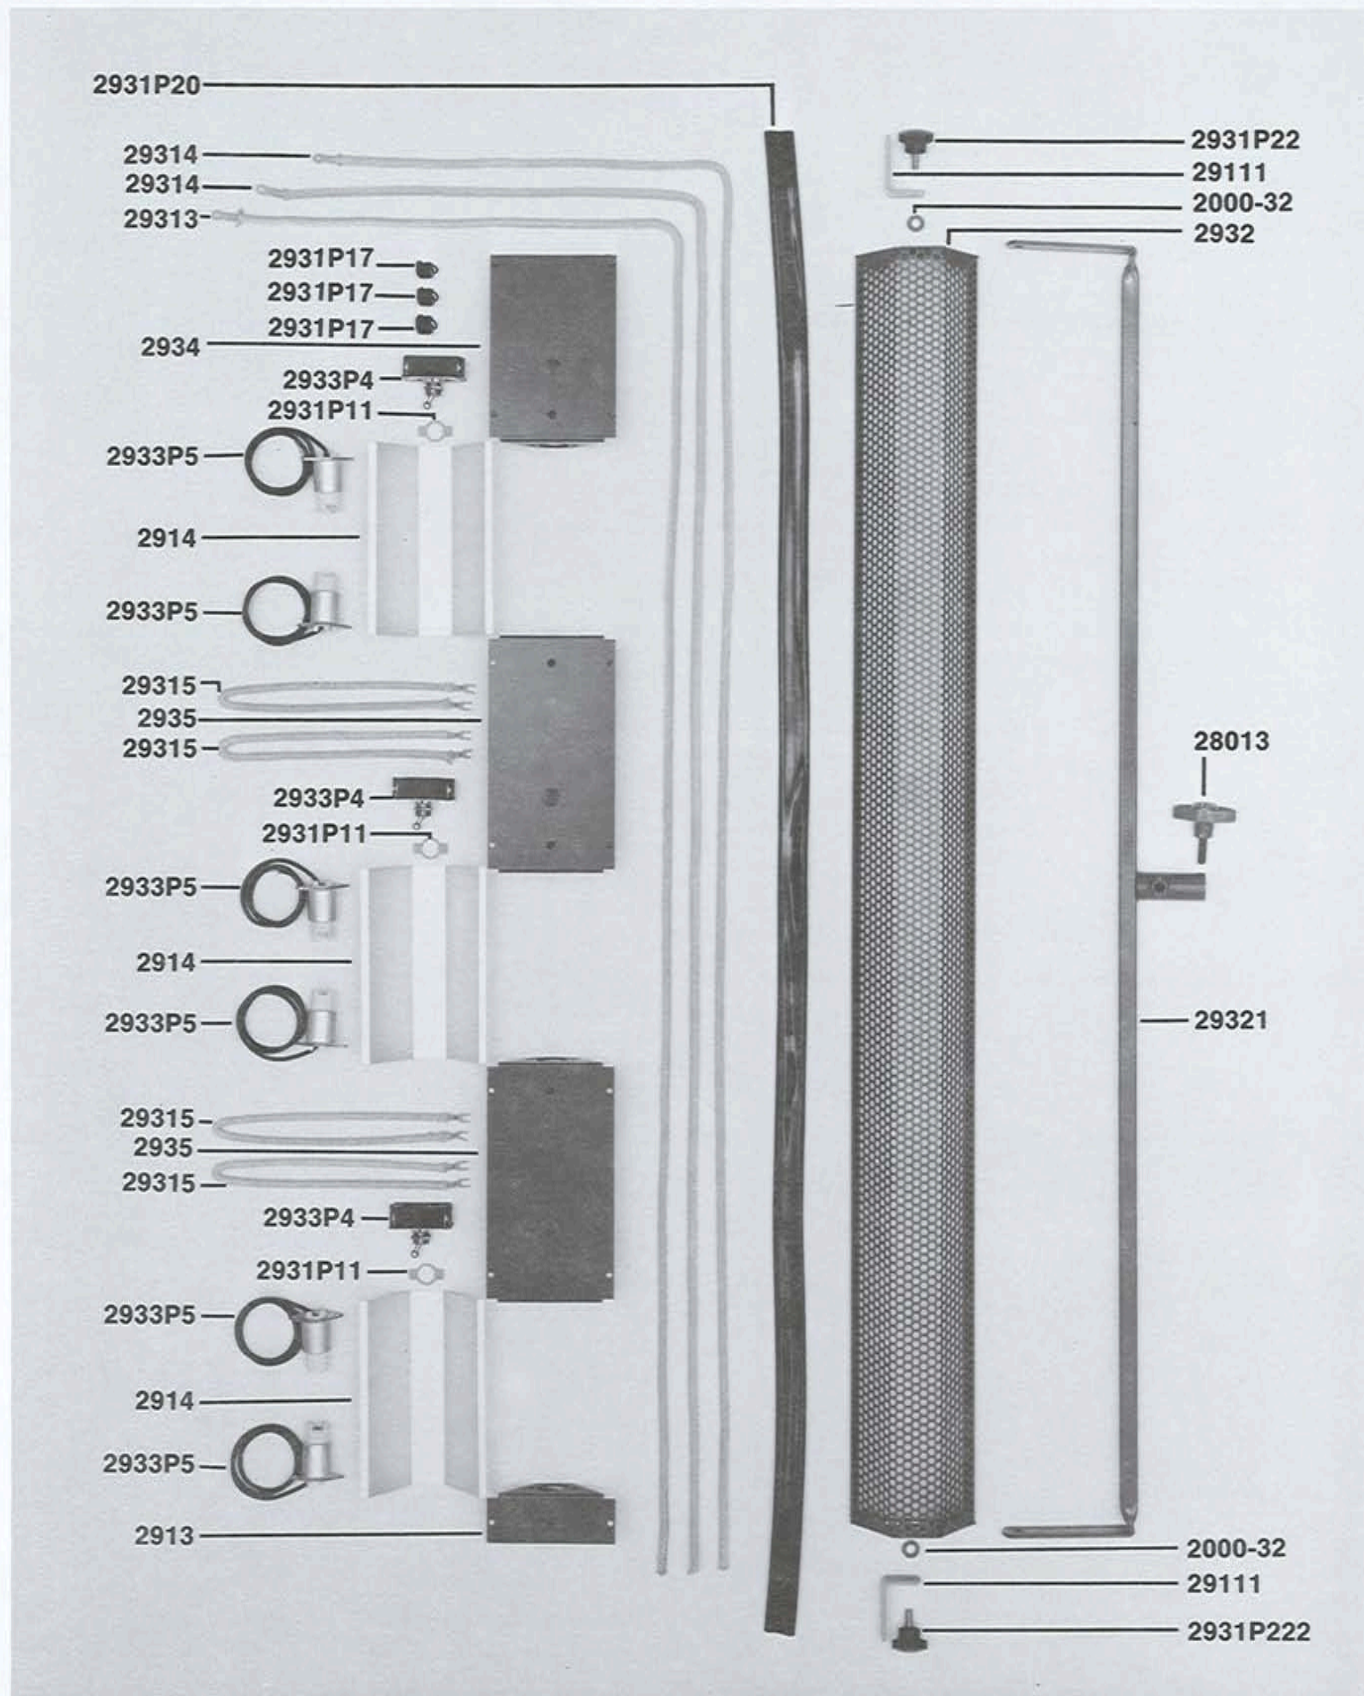

PARTS FOR TYPE 2931 1,950 WATT MOLEQUARTZ® THREE-LIGHT NOOKLITE

2931A941

153

Mole-Richardson Co.