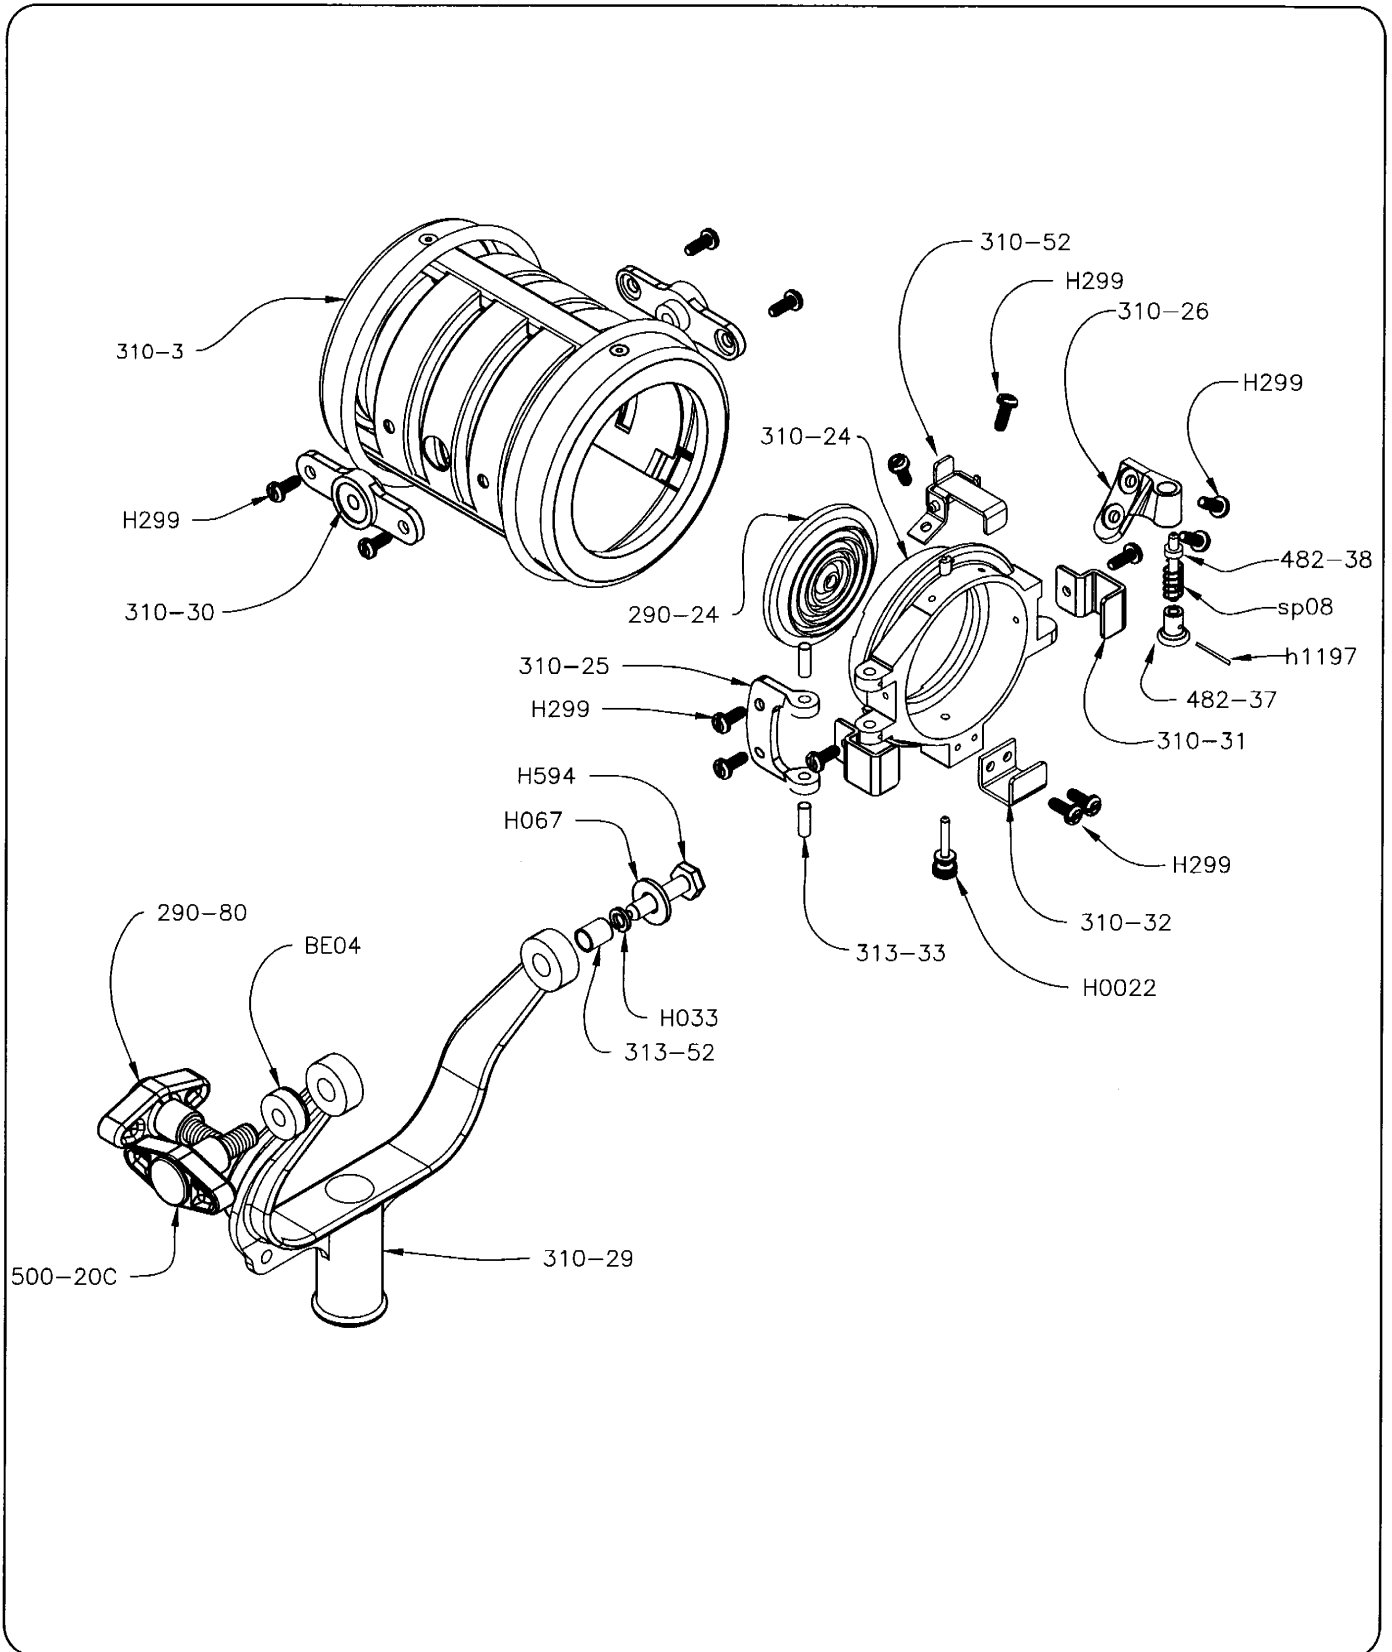

PARTS FOR TYPE 3101 Inbetweenie Solarspot®

31

Mole-Richardson Co.

Tel. (323) 851-0111 Fax. (323) 851-5593 E-mail: info@mole.com Web: www.mole.com 937 N. Sycamore Ave., Hollywood, California 90038-2384 U.S.A.

©Mole-Richardson Co., Hollywood, California U.S.A.

PARTS FOR TYPE 3101 Inbetweenie Solarspot®

32

Mole-Richardson Co.

PARTS FOR TYPE 3101 Inbetweenie Solarspot®

Mole-Richardson Co.