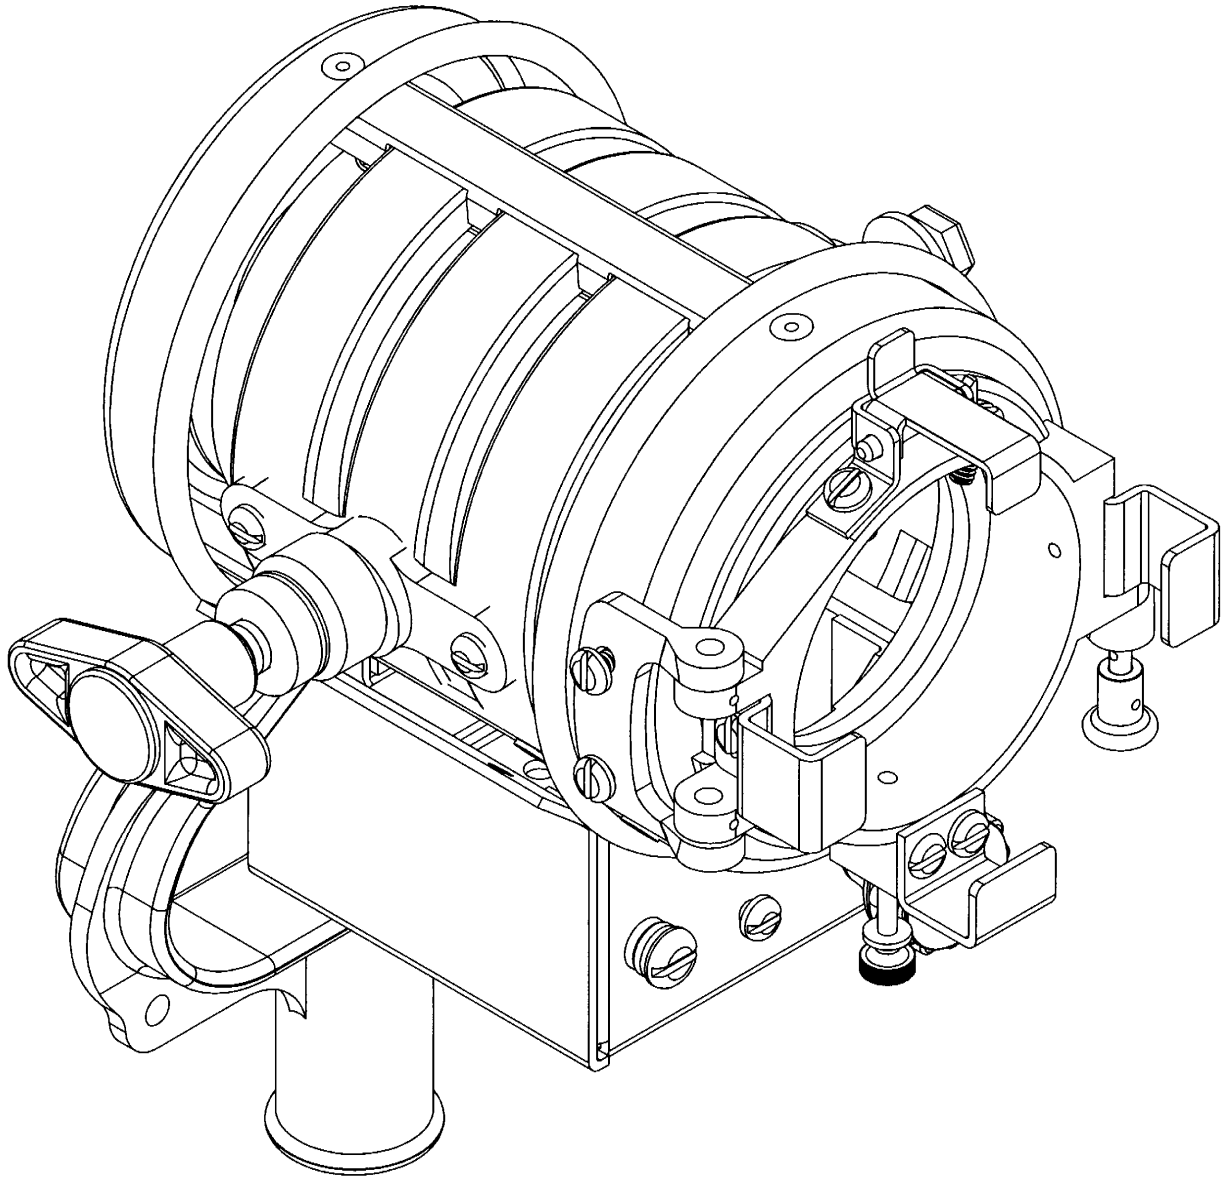

PARTS FOR TYPE 3101 Inbetweenie Solarspot®

31

Mole-Richardson Co.

Tel. (323) 851-0111 Fax. (323) 851-5593 E-mail: info@mole.com Web: www.mole.com 937 N. Sycamore Ave., Hollywood, California 90038-2384 U.S.A.

©Mole-Richardson Co., Hollywood, California U.S.A.

PARTS FOR TYPE 3101 Inbetweenie Solarspot®

32

Mole-Richardson Co.

PARTS FOR TYPE 3101 Inbetweenie Solarspot®

Mole-Richardson Co.