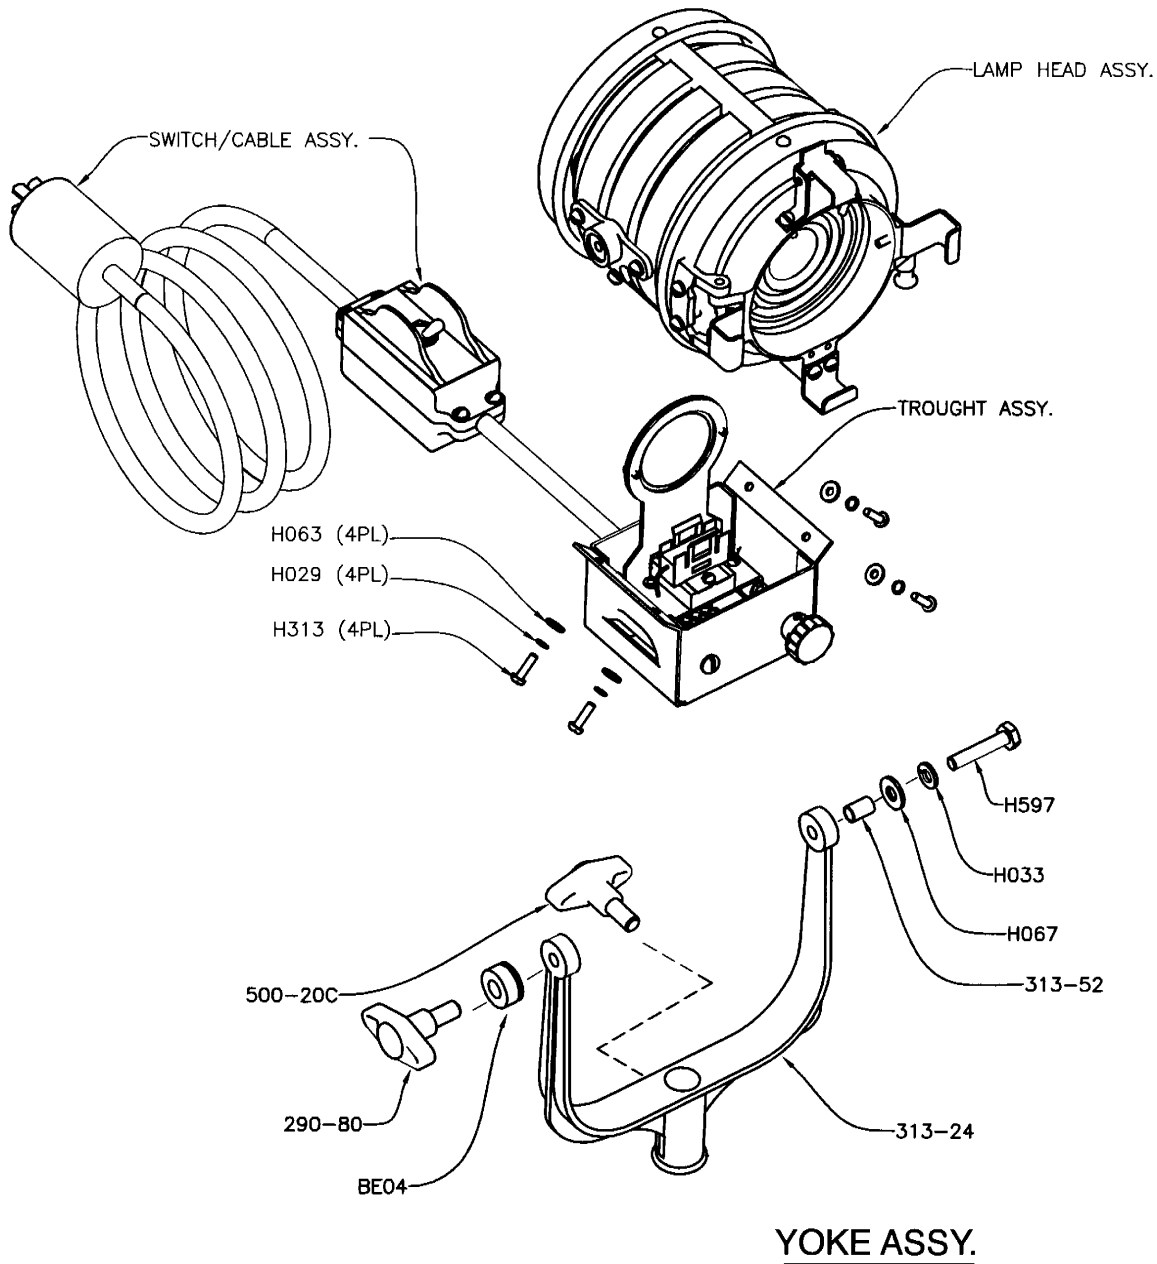

# PARTS FOR TYPE 3131 300 WATTS BETWEENIE®

313 BETWEENIE  
300 WATTS LAMP ASSY

35

*Mole-Richardson Co.*

# PARTS FOR TYPE 3131 300 WATTS BETWEENIE®

36

*Mole-Richardson Co.*

# PARTS FOR TYPE 3131 300 WATTS BETWEENIE®

37

*Mole-Richardson Co.*

# PARTS FOR TYPE 3131 300 WATTS BETWEENIE®

**LAMP HEAD ASSY.**

38

*Mole-Richardson Co.*