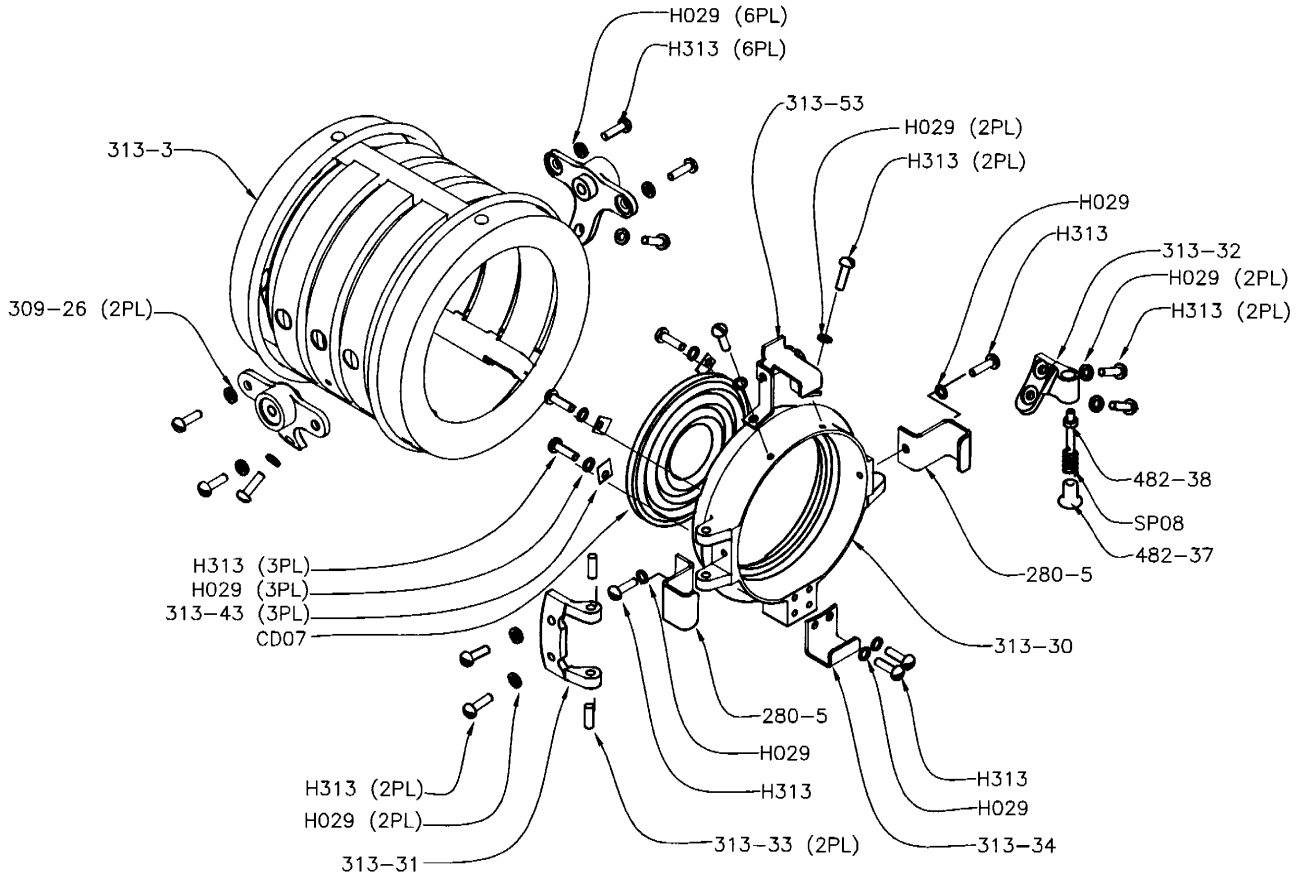

# PARTS FOR TYPE 3131 300 WATTS BETWEENIE®

**LAMP HEAD ASSY.**

38

*Mole-Richardson Co.*