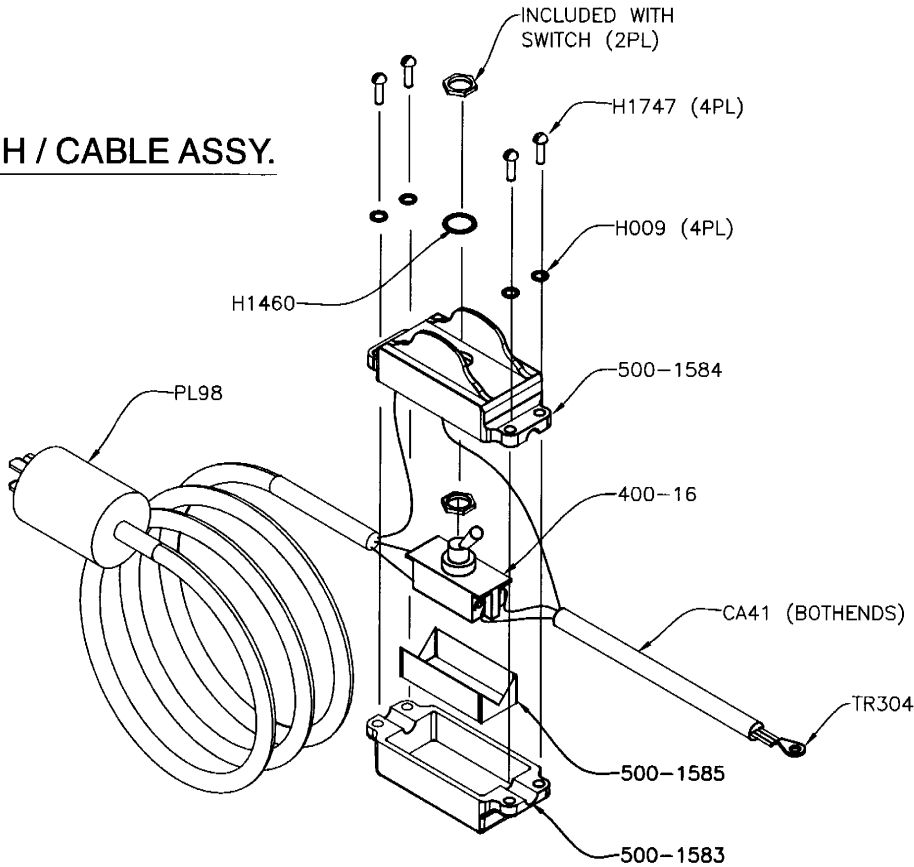

# PARTS FOR TYPE 3131 300 WATTS BETWEENIE®

**LAMP HEAD ASSY.**

38

*Mole-Richardson Co.*

# PARTS FOR TYPE 3131 300 WATTS BETWEENIE®

**COMPLETE SWITCH BOX ASSY.  
(500 - 1582)**

SWITCH / CABLE ASSY.

*Mole-Richardson Co.*