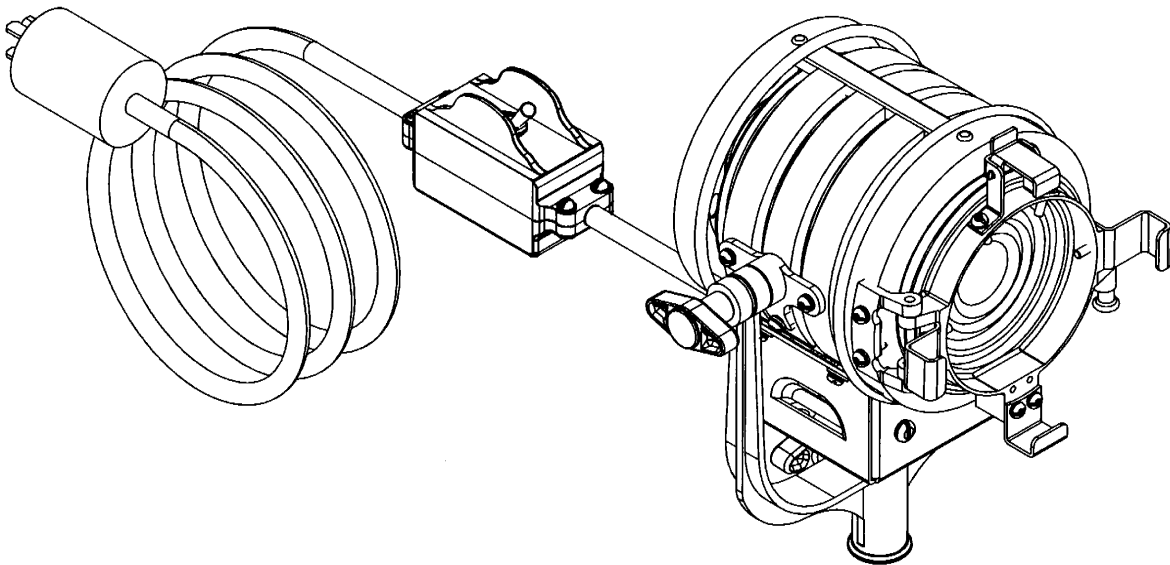

# PARTS FOR TYPE 3131 300 WATTS BETWEENIE®

313 BETWEENIE  
300 WATTS LAMP ASSY

35

*Mole-Richardson Co.*

# PARTS FOR TYPE 3131 300 WATTS BETWEENIE®

36

*Mole-Richardson Co.*

# PARTS FOR TYPE 3131 300 WATTS BETWEENIE®

37

*Mole-Richardson Co.*

# PARTS FOR TYPE 3131 300 WATTS BETWEENIE®

**LAMP HEAD ASSY.**

38

*Mole-Richardson Co.*