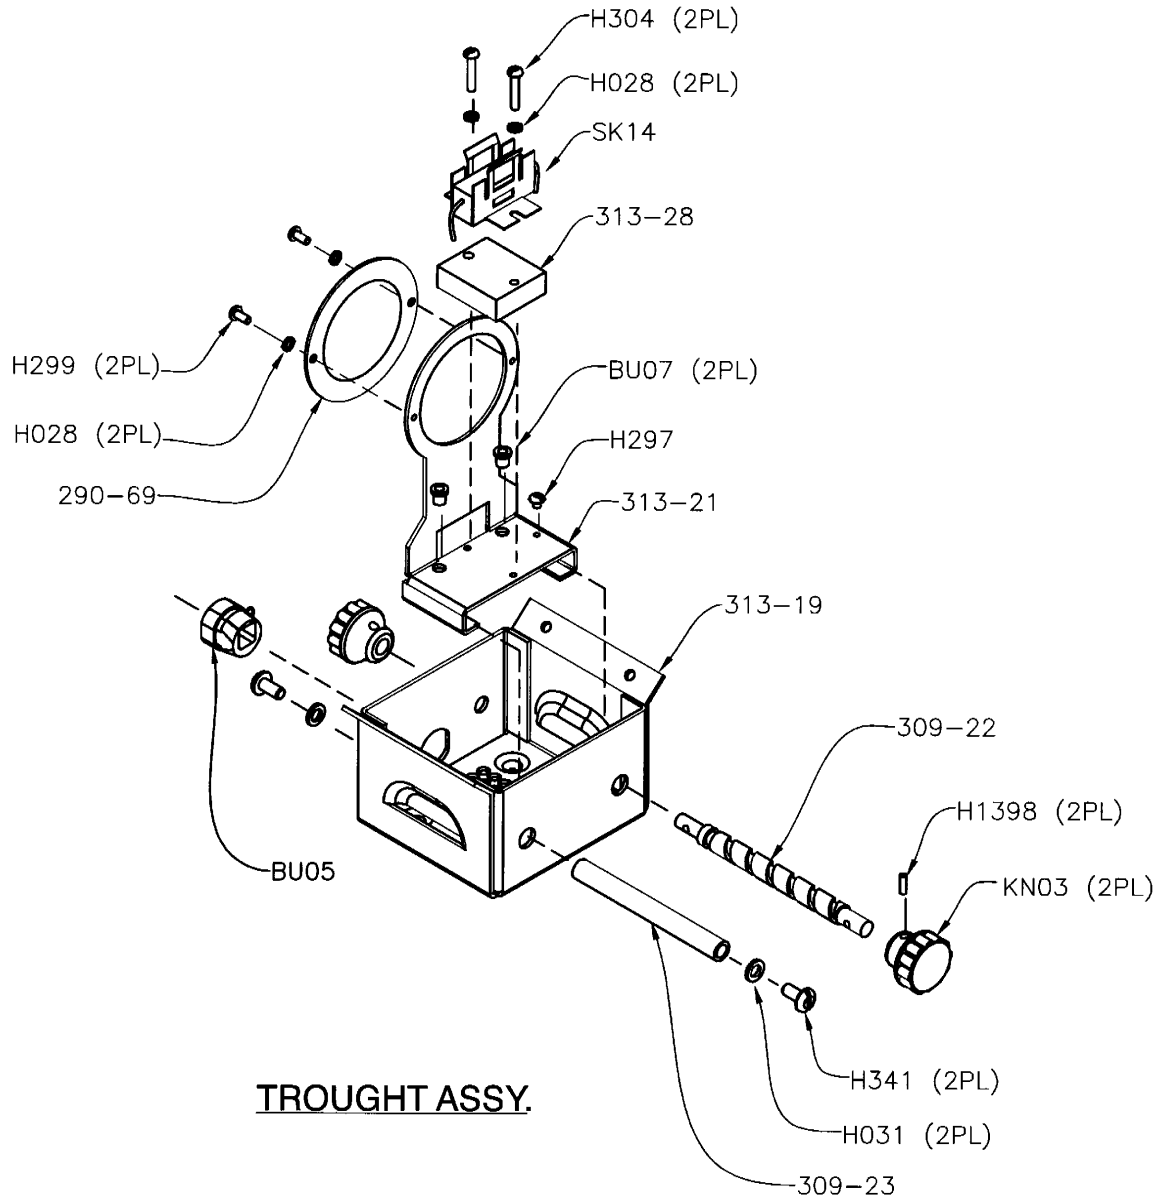

# PARTS FOR TYPE 3131 300 WATTS BETWEENIE®

313 BETWEENIE  
300 WATTS LAMP ASSY

35

*Mole-Richardson Co.*

# PARTS FOR TYPE 3131 300 WATTS BETWEENIE®

36

*Mole-Richardson Co.*

# PARTS FOR TYPE 3131 300 WATTS BETWEENIE®

37

*Mole-Richardson Co.*

# PARTS FOR TYPE 3131 300 WATTS BETWEENIE®

**LAMP HEAD ASSY.**

38

*Mole-Richardson Co.*