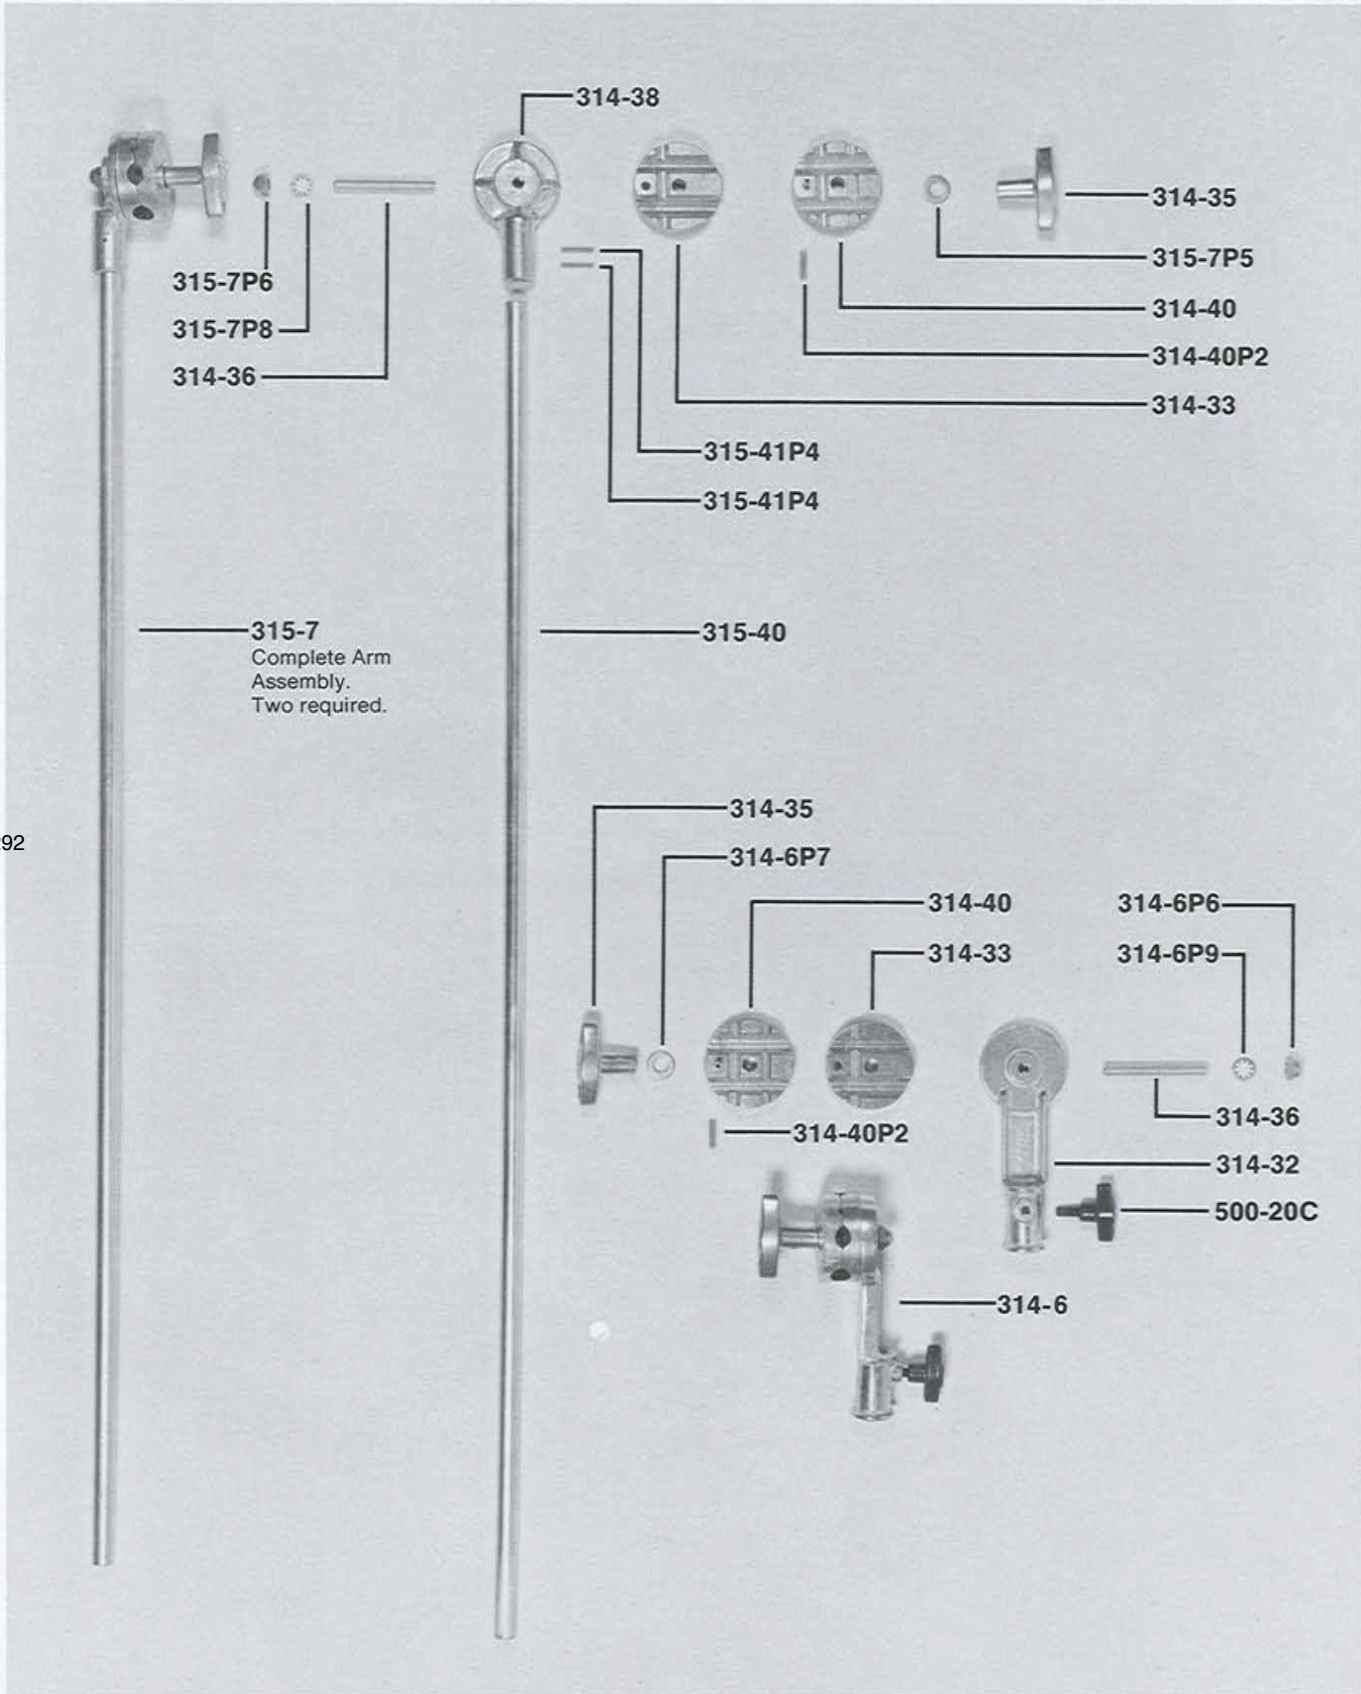

PARTS FOR TYPE 3155 MEDIUM CENTURY DOUBLE ARM HEAD

3155A893

292

Mole-Richardson Co.