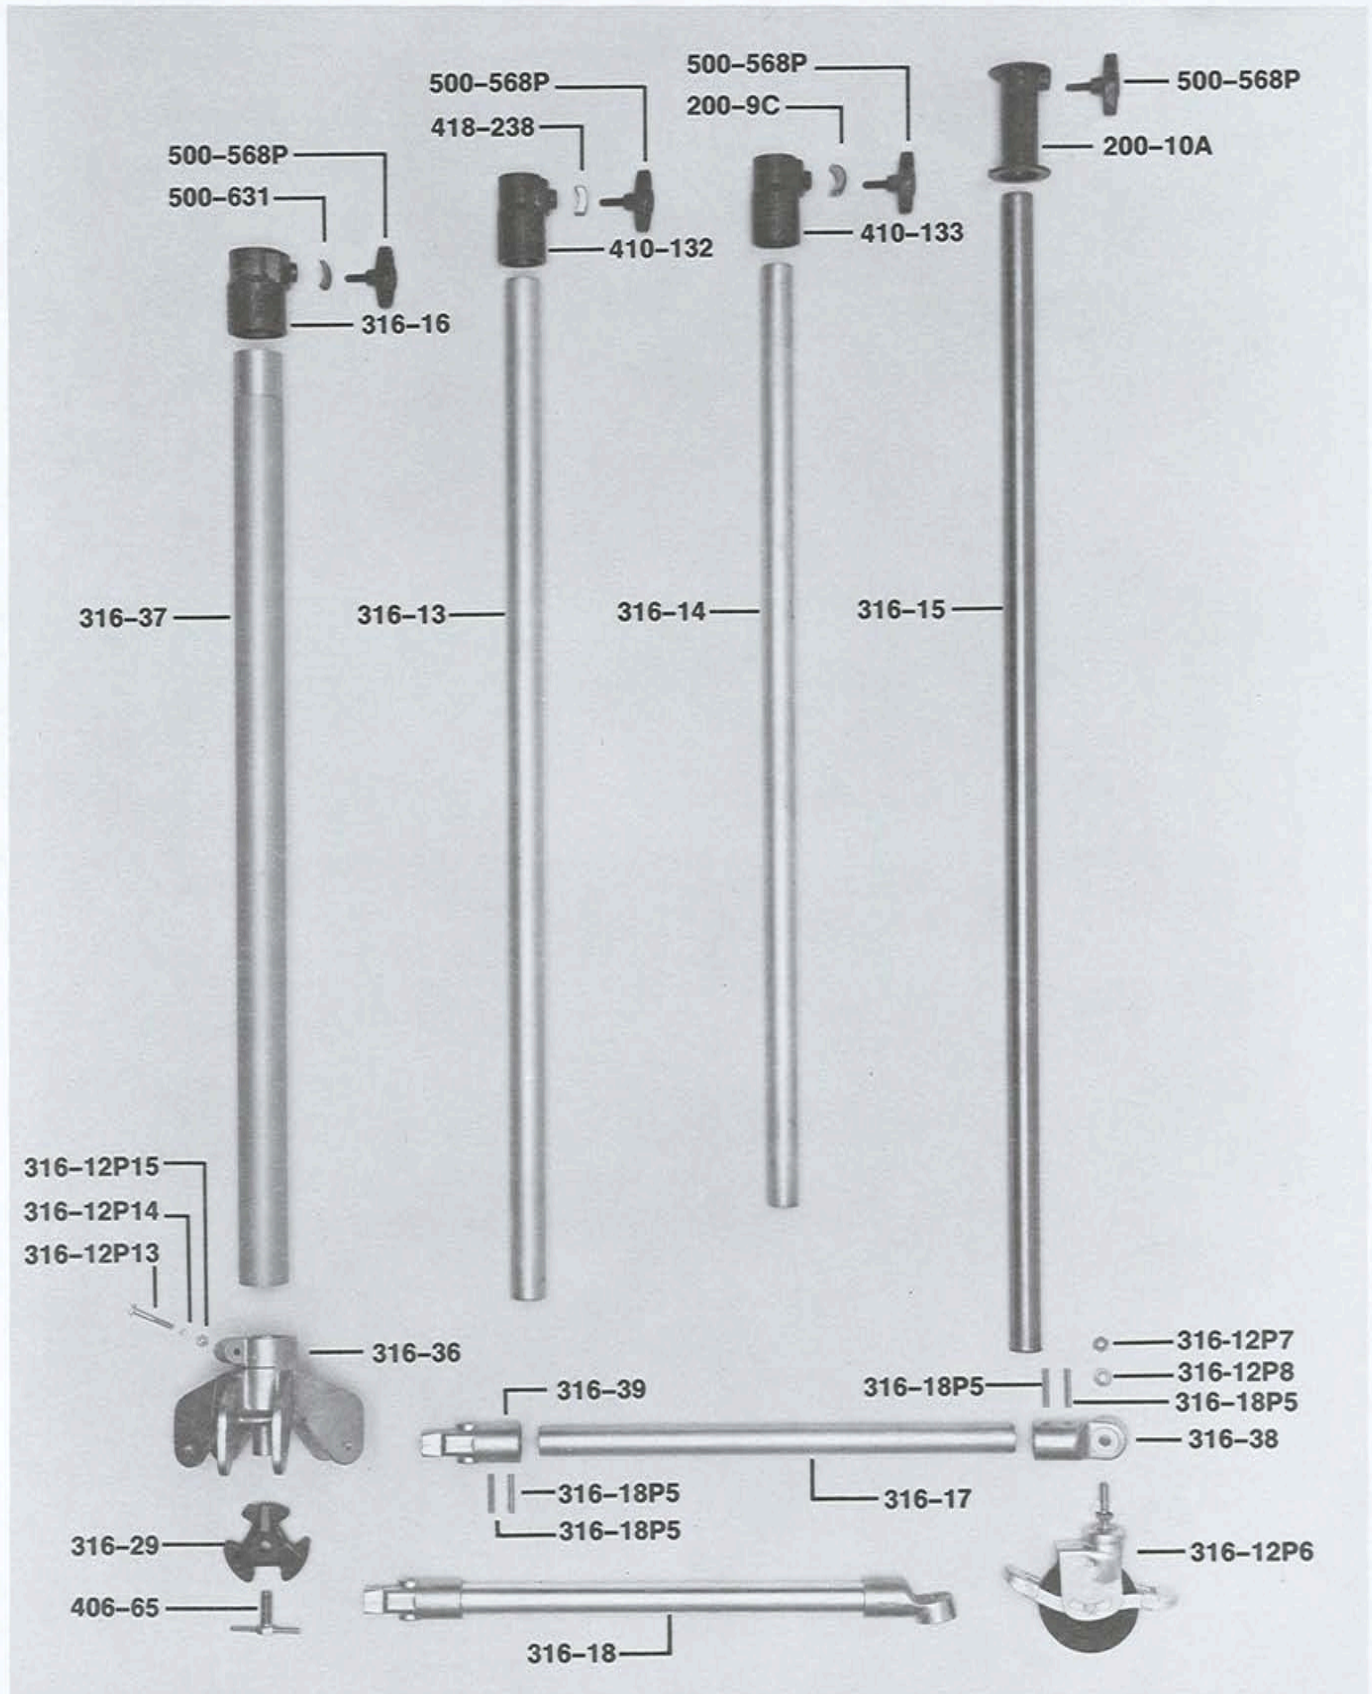

# PARTS FOR TYPE 3163 MEDIUM ROLLER FOLDING STAND

3163A859

255

*Mole-Richardson Co.*