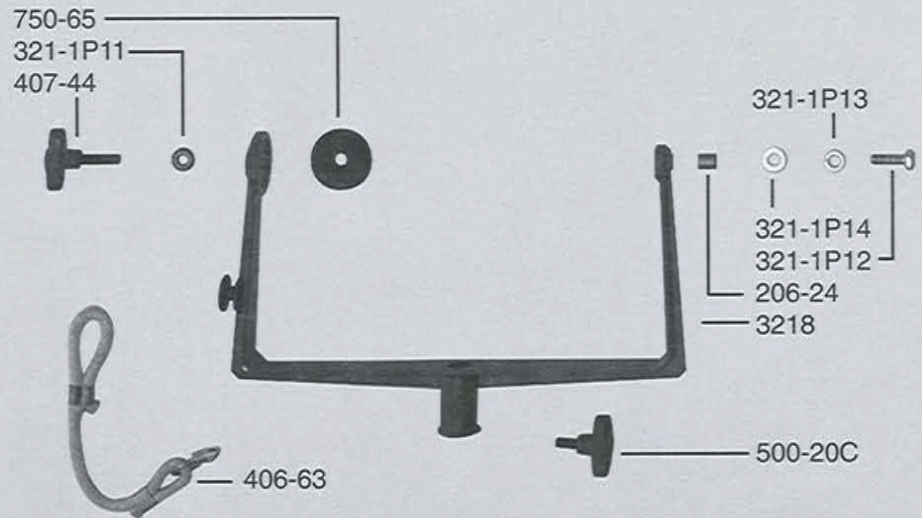

PARTS FOR TYPE 3211 1,000 WATT MOLEQUARTZ® BROAD

3211A948

175

Mole-Richardson Co.

Tel. (323) 851-0111 Fax. (323) 851-5593 E-mail: info@mole.com Internet: http://www.mole.com 937 N. Sycamore Ave., Hollywood, California 90038-2384 U.S.A.

©Mole-Richardson Co., Hollywood, California U.S.A.

PARTS FOR TYPE 3211 1,000 WATT MOLEQUARTZ® BROAD

3211B948

176

Mole-Richardson Co.