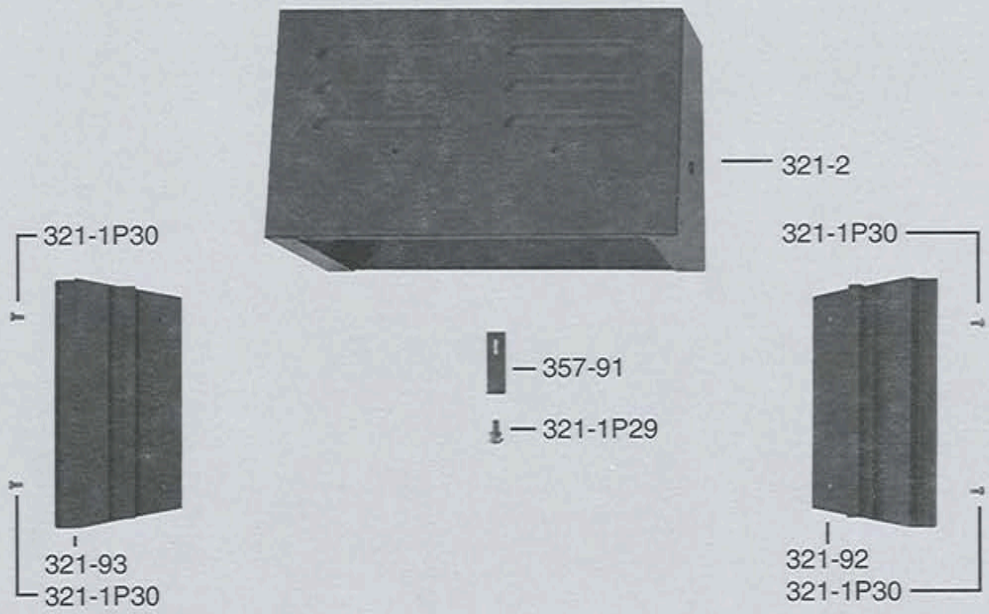

PARTS FOR TYPE 3211 1,000 WATT MOLEQUARTZ® BROAD

3211A948

175

Mole-Richardson Co.

Tel. (323) 851-0111 Fax. (323) 851-5593 E-mail: info@mole.com Internet: http://www.mole.com 937 N. Sycamore Ave., Hollywood, California 90038-2384 U.S.A.

©Mole-Richardson Co., Hollywood, California U.S.A.

PARTS FOR TYPE 3211 1,000 WATT MOLEQUARTZ® BROAD

3211B948

176

Mole-Richardson Co.