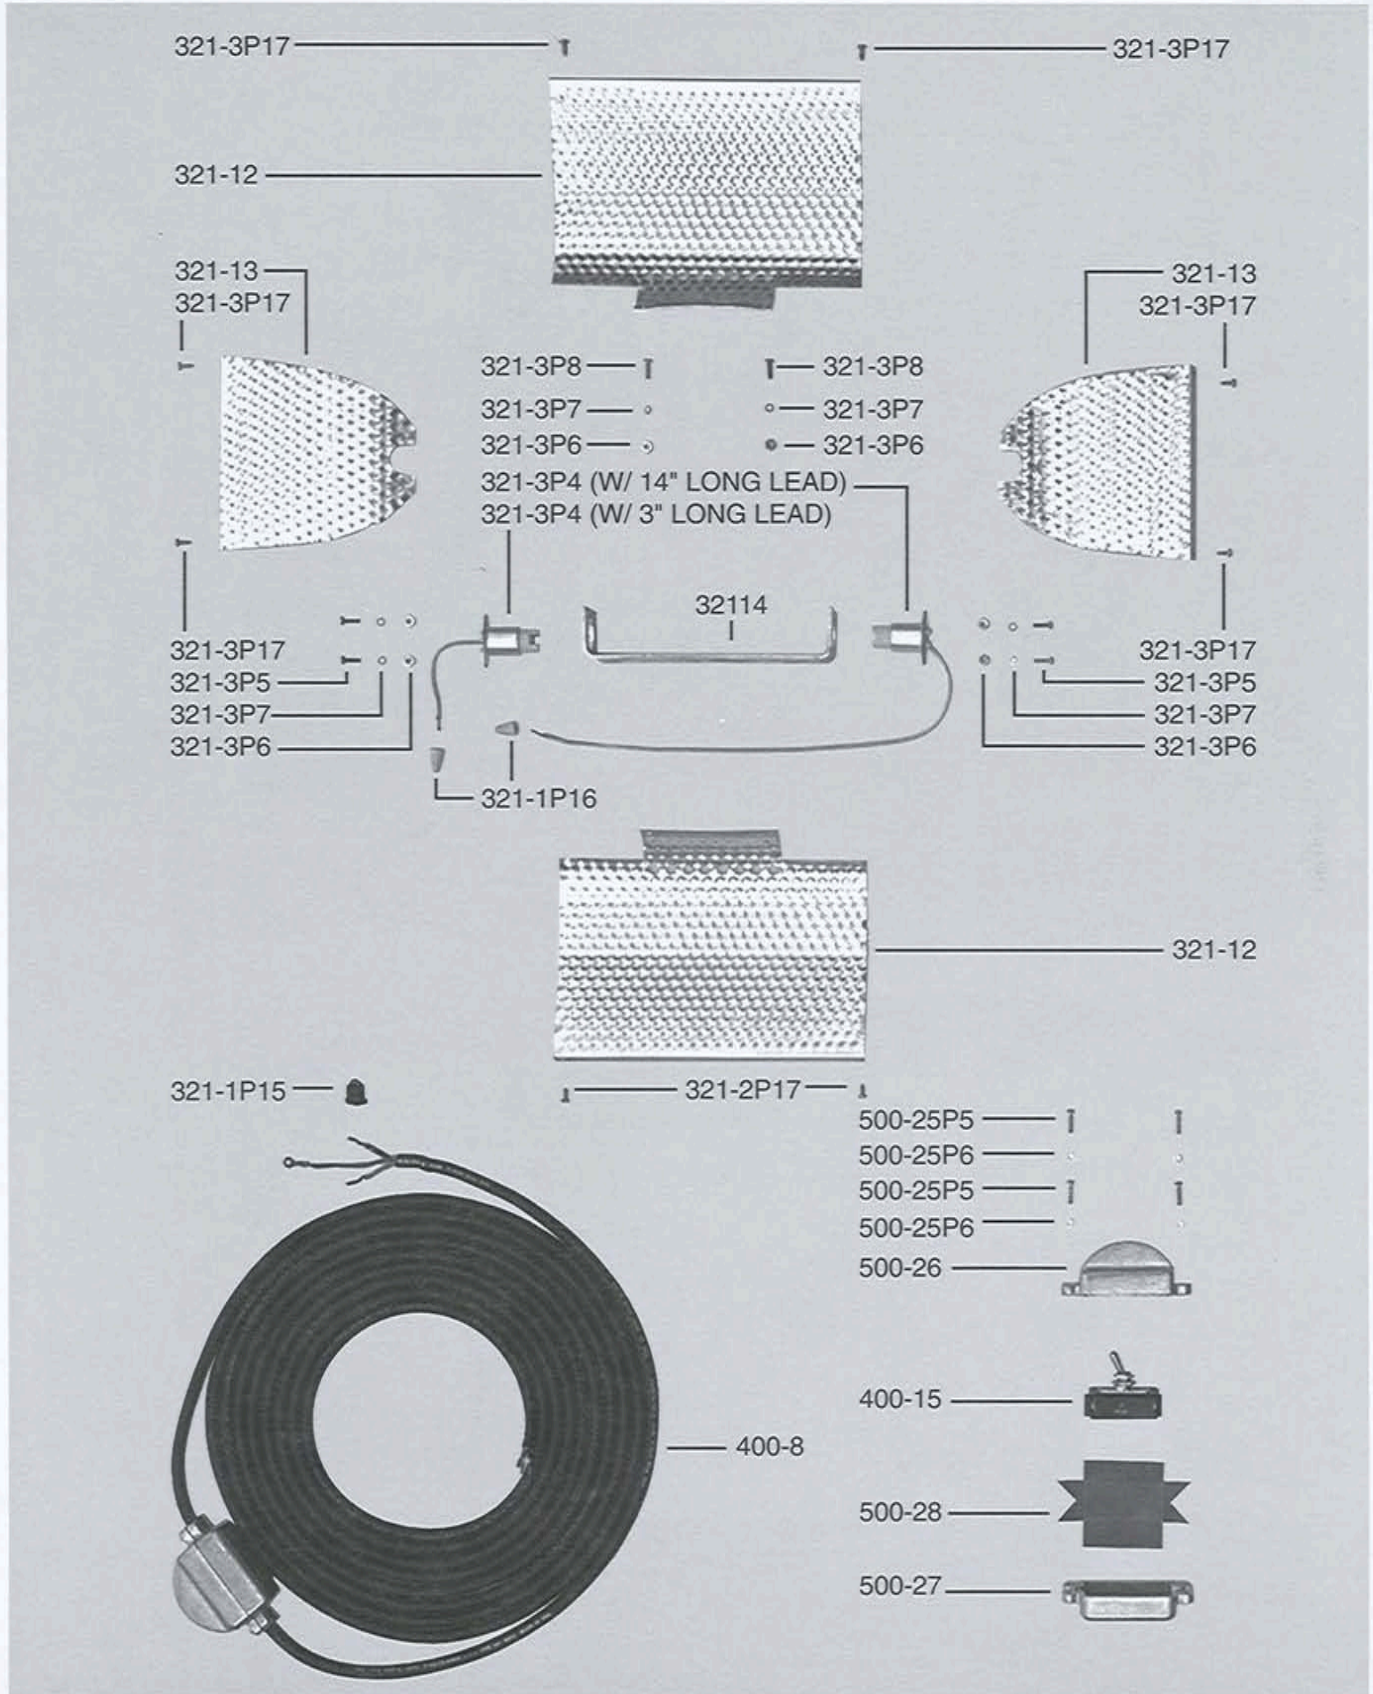

PARTS FOR TYPE 3211 1,000 WATT MOLEQUARTZ® BROAD

3211A948

175

Mole-Richardson Co.

Tel. (323) 851-0111 Fax. (323) 851-5593 E-mail: info@mole.com Internet: http://www.mole.com 937 N. Sycamore Ave., Hollywood, California 90038-2384 U.S.A.

©Mole-Richardson Co., Hollywood, California U.S.A.

PARTS FOR TYPE 3211 1,000 WATT MOLEQUARTZ® BROAD

3211B948

176

Mole-Richardson Co.