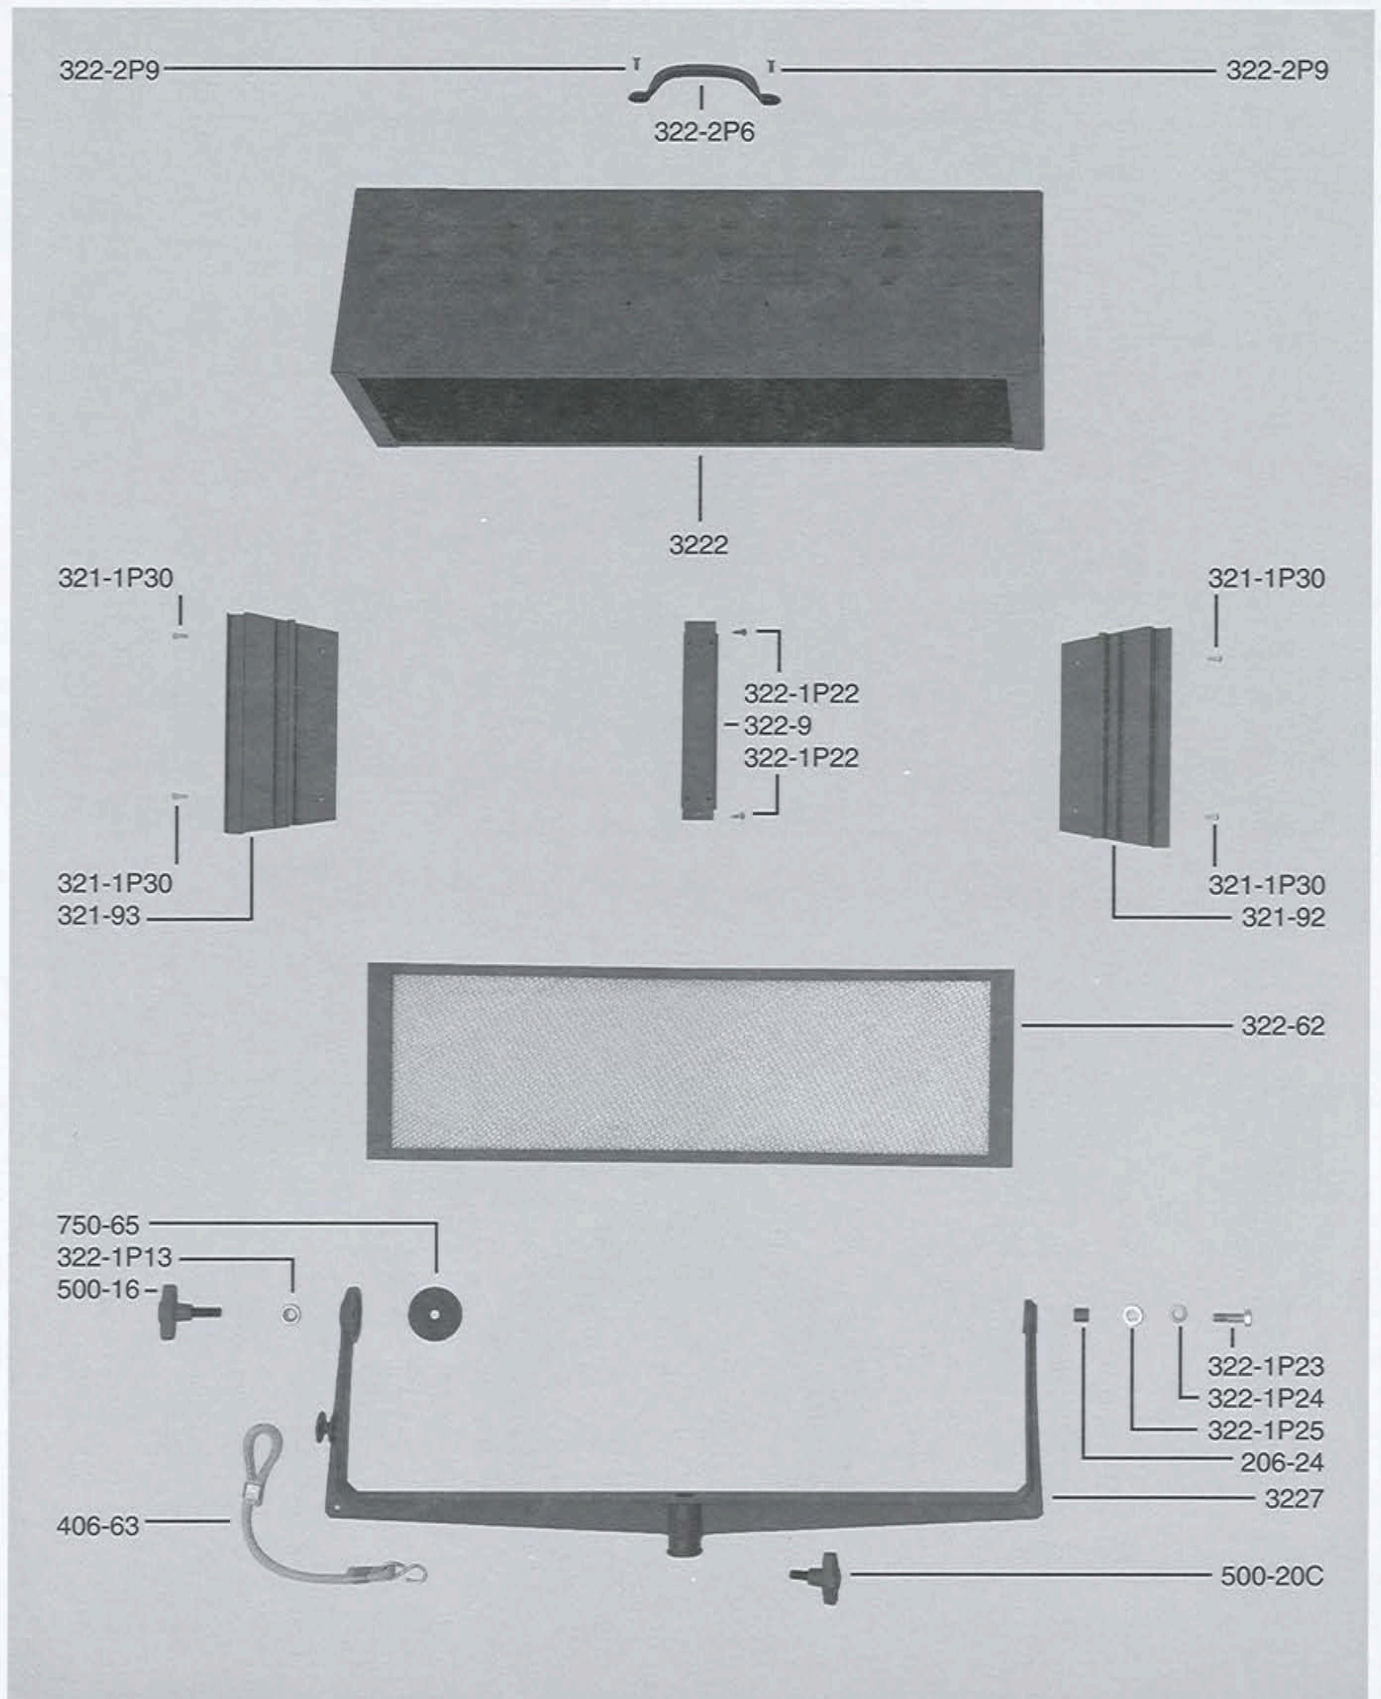

PARTS FOR TYPE 3221 2,000 WATT MOLEQUARTZ® DOUBLE BROAD

3221A948

177

Mole-Richardson Co.

PARTS FOR TYPE 3221 2,000 WATT MOLEQUARTZ® DOUBLE BROAD

3221B948

178

Mole-Richardson Co.