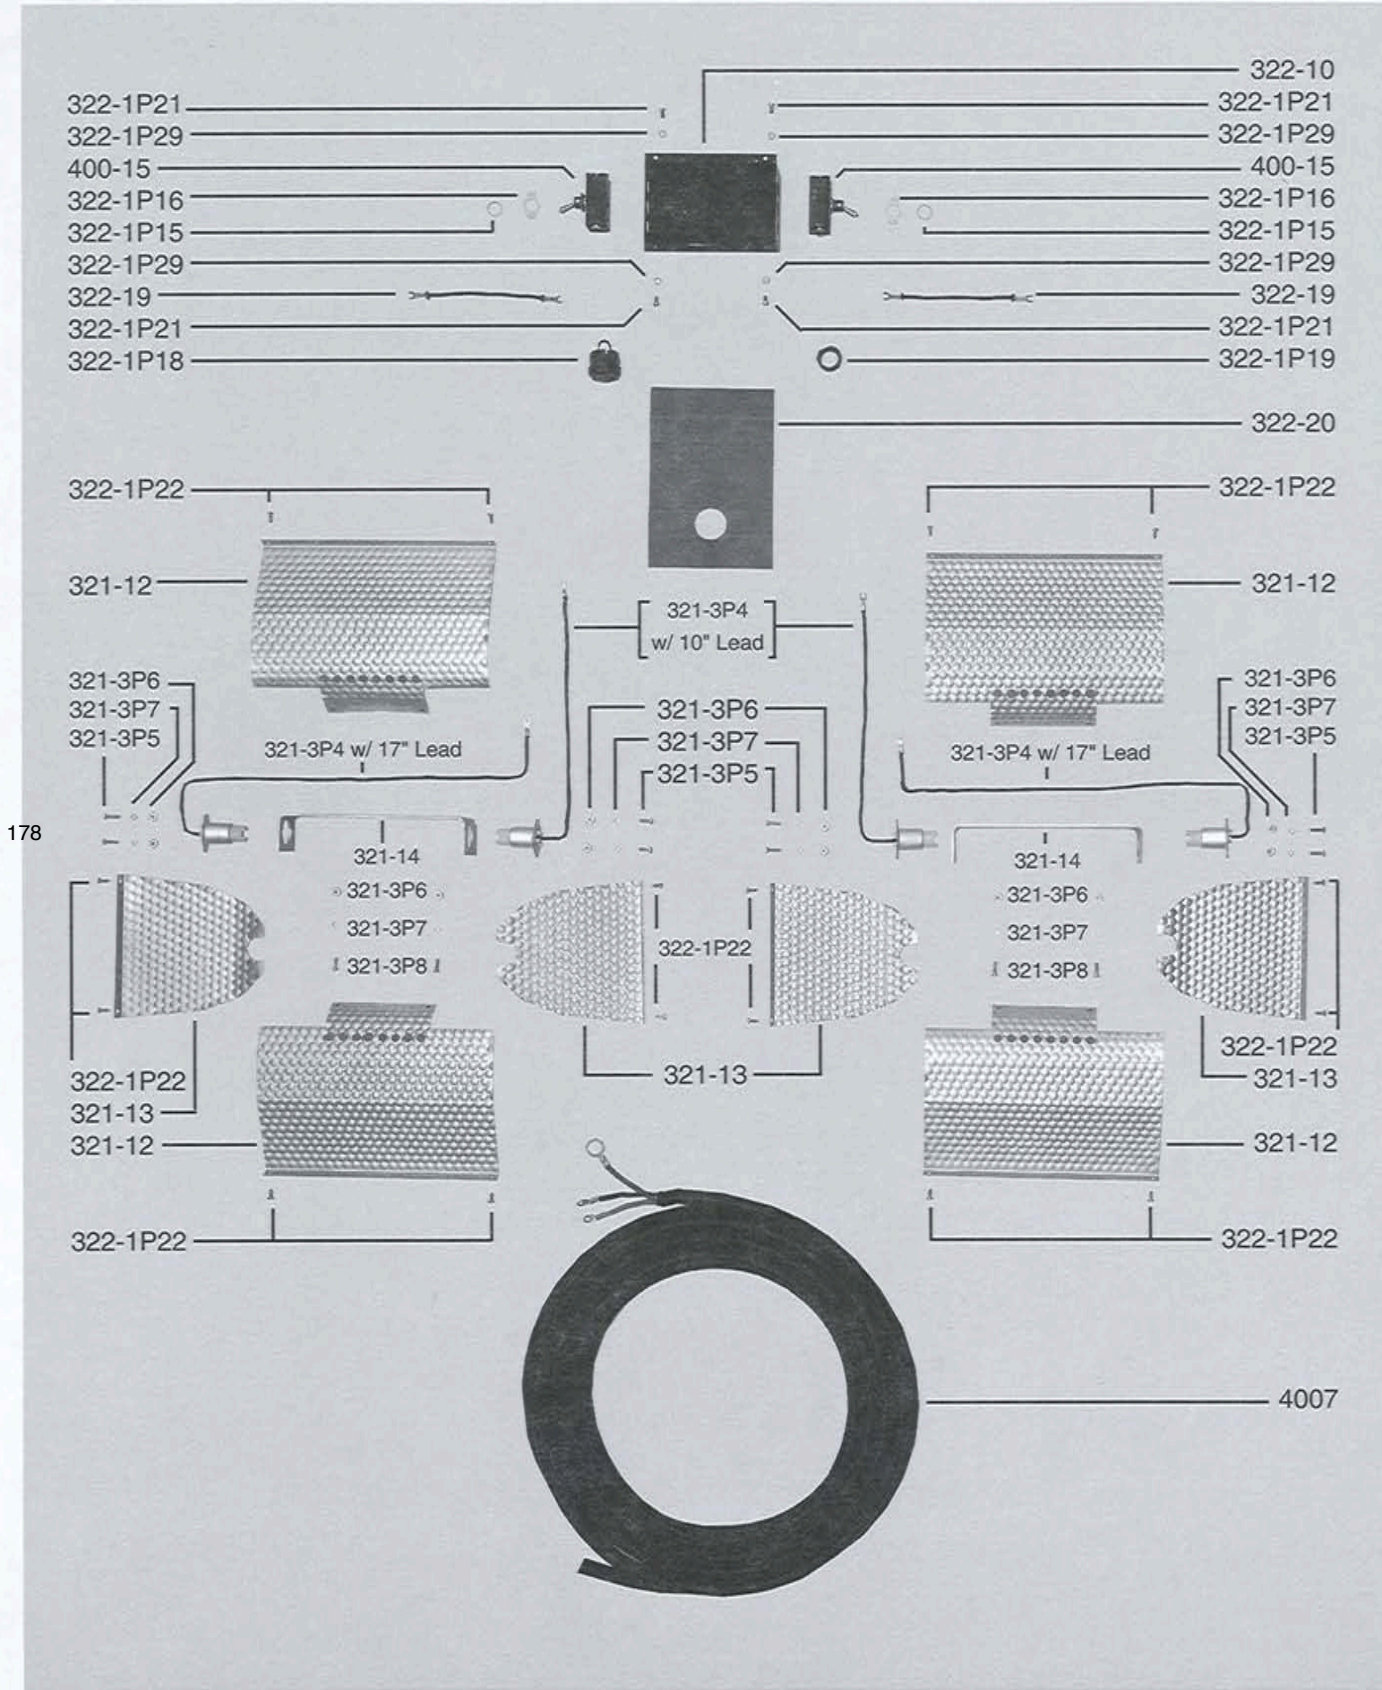

PARTS FOR TYPE 3221 2,000 WATT MOLEQUARTZ® DOUBLE BROAD

3221A948

177

Mole-Richardson Co.

PARTS FOR TYPE 3221 2,000 WATT MOLEQUARTZ® DOUBLE BROAD

3221B948

178

Mole-Richardson Co.