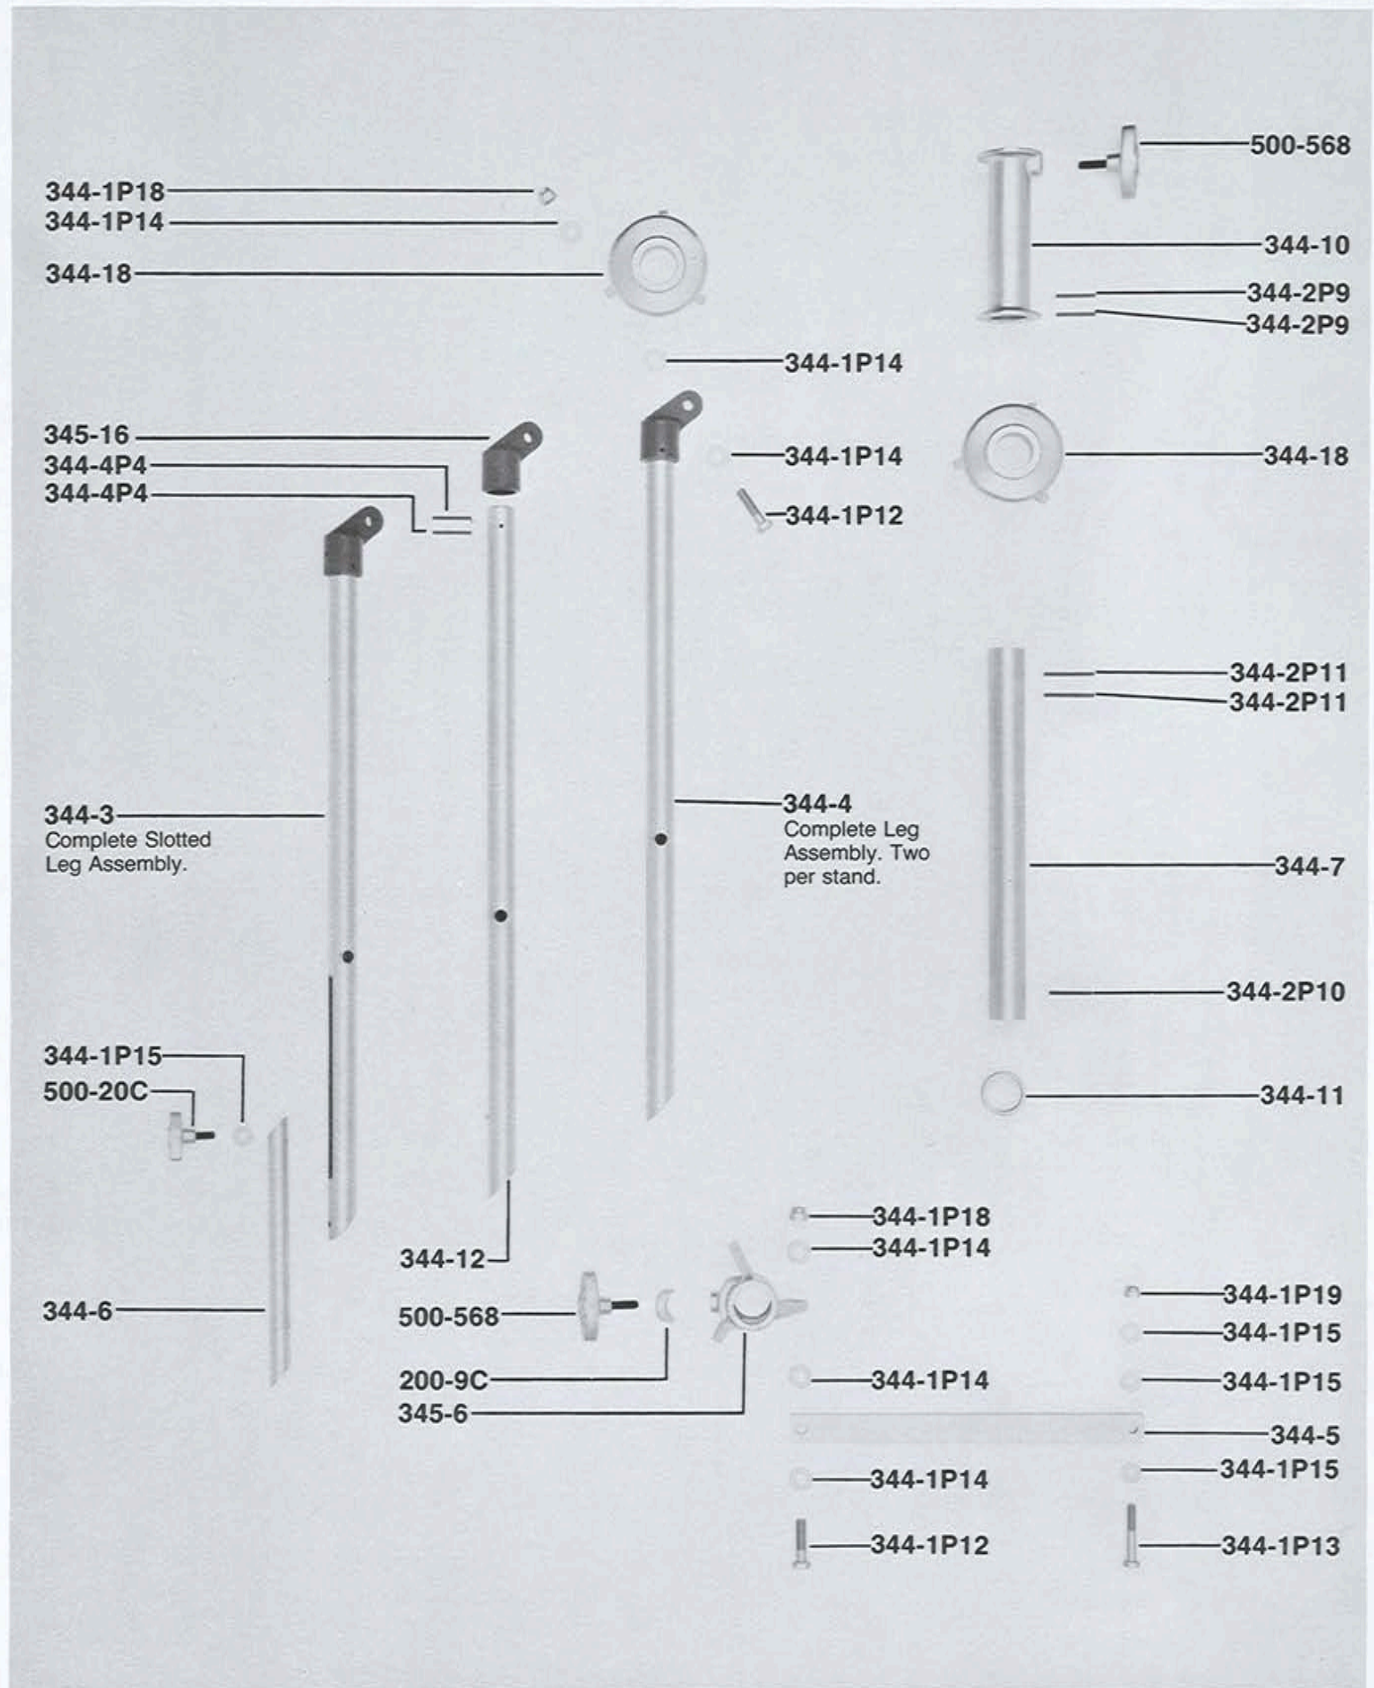

PARTS FOR TYPE 3441 LOW ALUMINUM MOLEFLECTOR® STAND

3441A833

253

Mole-Richardson Co.