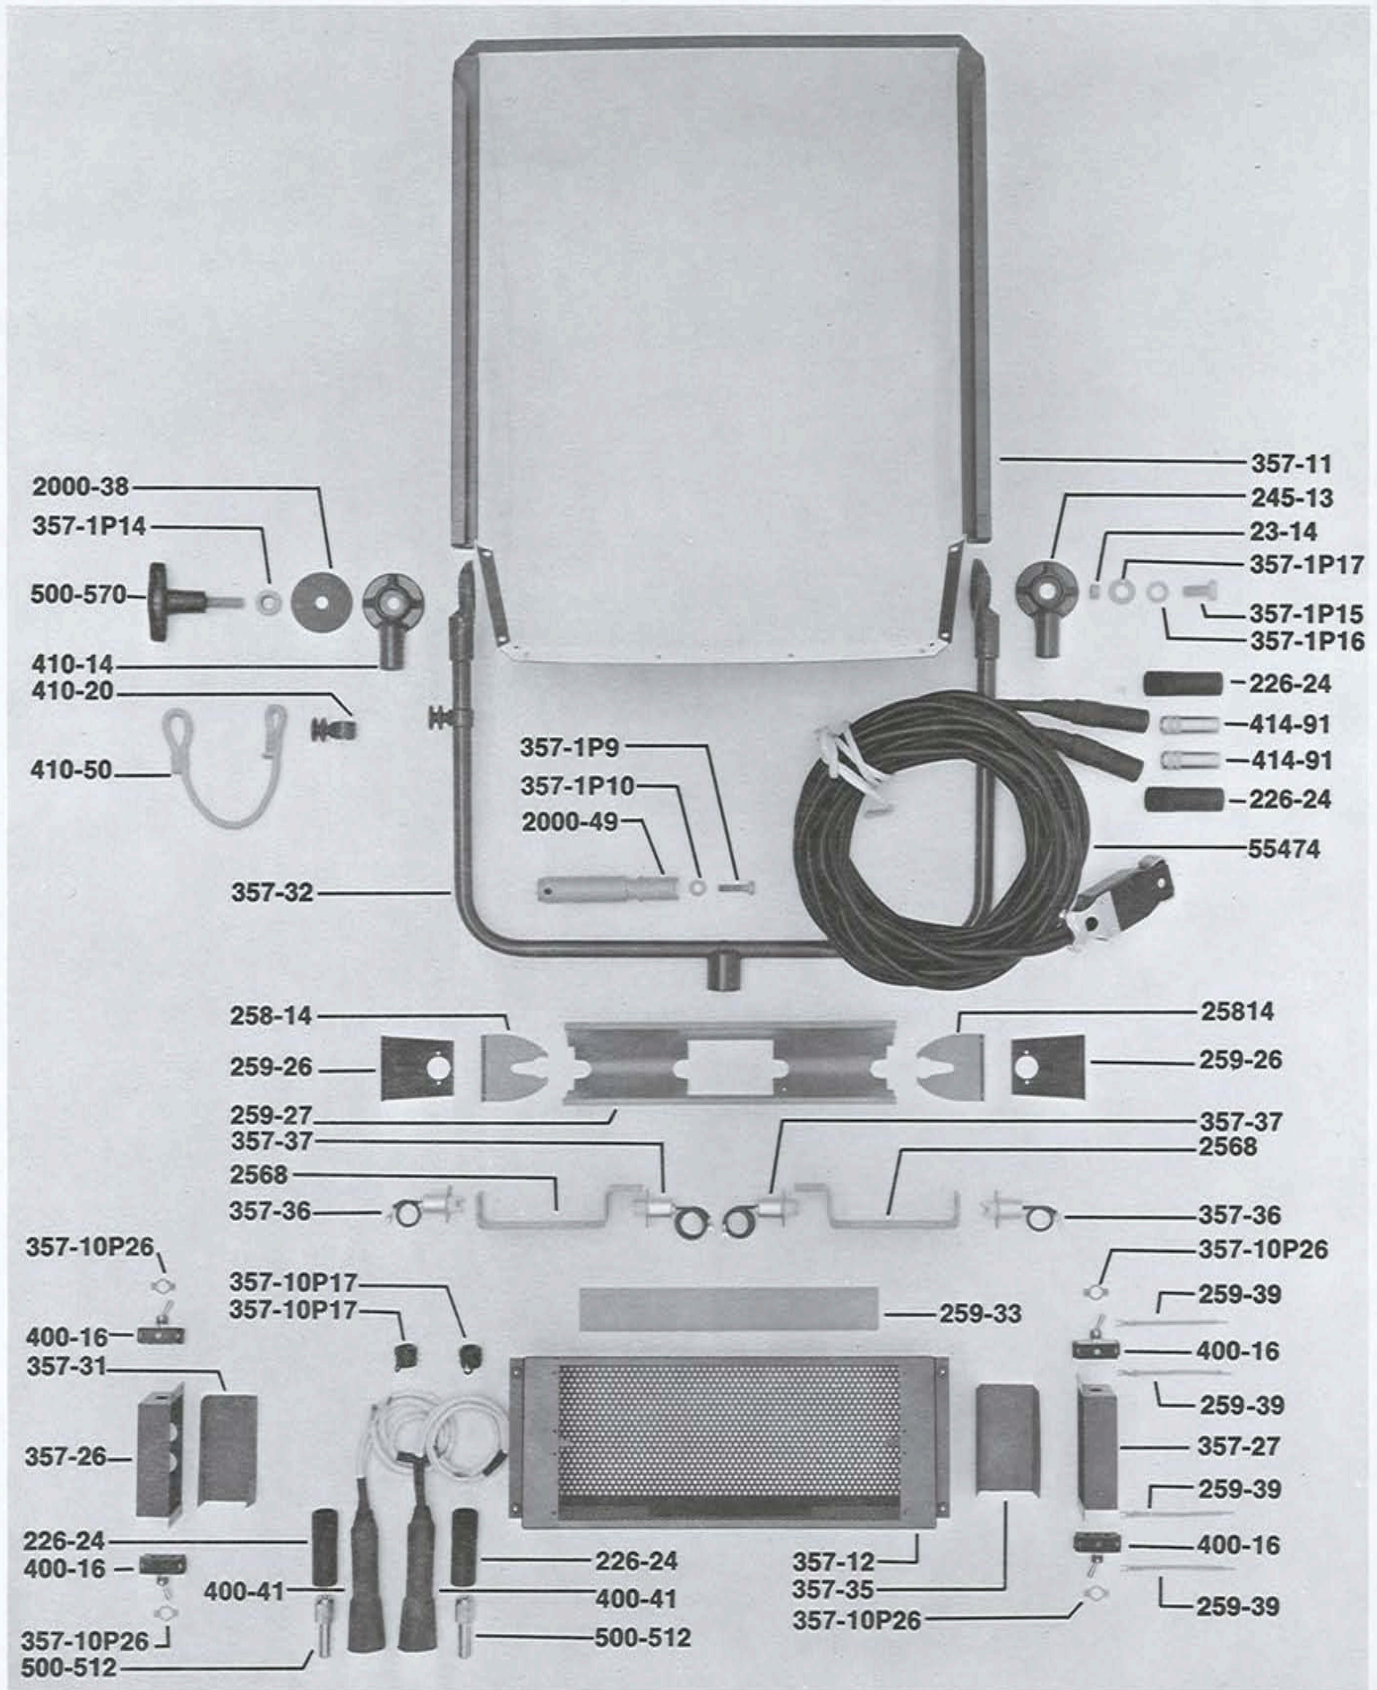

# PARTS FOR TYPE 3571 4,000 WATT MOLEQUARTZ® 4K BABY SOFTLITE

3571A941

161

*Mole-Richardson Co.*