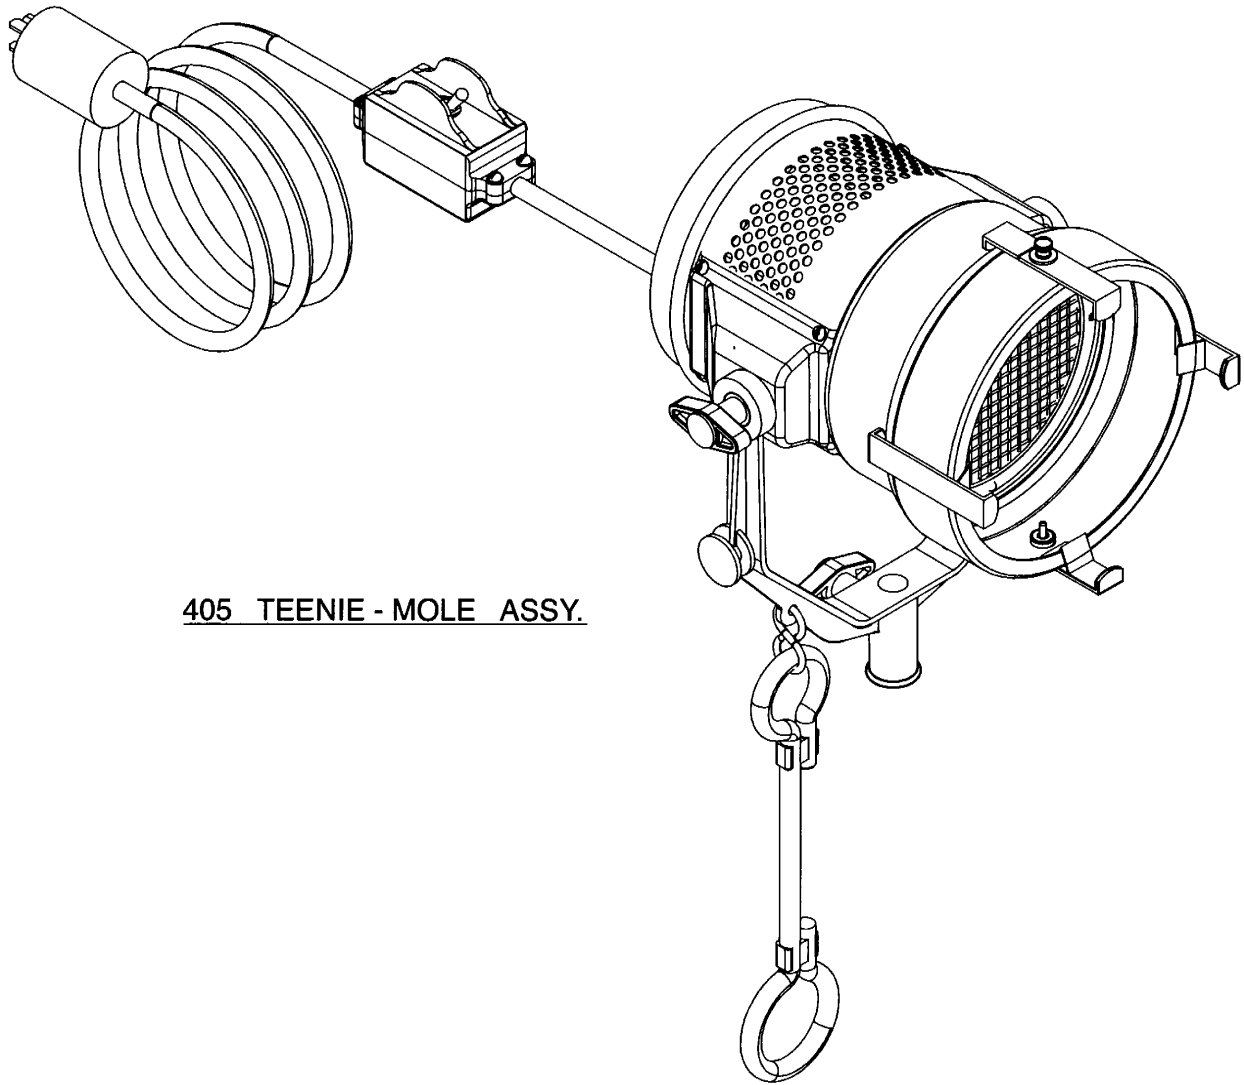

PARTS FOR TYPE 4051 TEENIE-MOLE®

405 TEENIE - MOLE ASSY.

45

Mole-Richardson Co.

PARTS FOR TYPE 4051 TEENIE-MOLE®

46

Mole-Richardson Co.

PARTS FOR TYPE 4051 TEENIE-MOLE®

REFLECTOR ASSY.
(405-26)

Mole-Richardson Co.

PARTS FOR TYPE 4051 TEENIE-MOLE®

ACCESSORY HOLDER ASSY.

PARTS FOR TYPE 4051 TEENIE MOLE®

COMPLETE SWITCH BOX ASSY.
(500-1582)

SWITCH / CABLE ASSY.

Mole-Richardson Co.