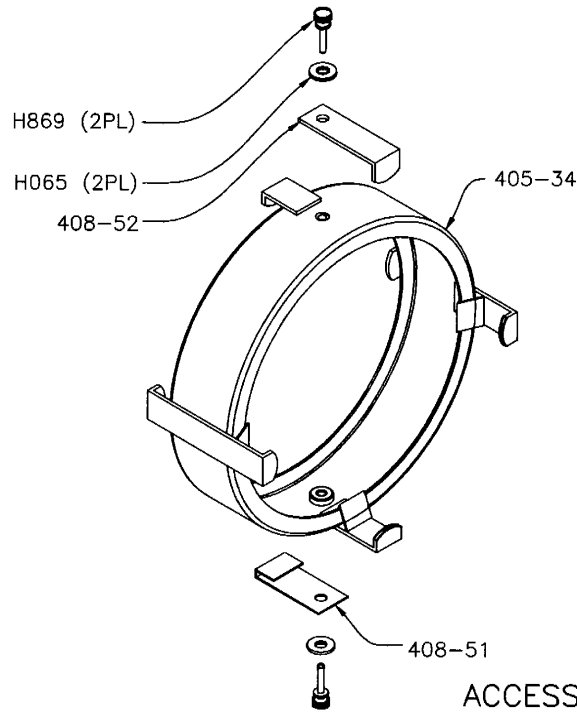

PARTS FOR TYPE 4051 TEENIE-MOLE®

405 TEENIE - MOLE ASSY.

45

Mole-Richardson Co.

PARTS FOR TYPE 4051 TEENIE-MOLE®

46

Mole-Richardson Co.

PARTS FOR TYPE 4051 TEENIE-MOLE®

REFLECTOR ASSY.
(405-26)

Mole-Richardson Co.

PARTS FOR TYPE 4051 TEENIE-MOLE®

ACCESSORY HOLDER ASSY.

PARTS FOR TYPE 4051 TEENIE MOLE®

COMPLETE SWITCH BOX ASSY.
(500-1582)

SWITCH / CABLE ASSY.

Mole-Richardson Co.

PARTS FOR TYPE 4051 650 WATT MOLEQUARTZ® TEENIE-MOLE

4051A941

137

Mole-Richardson Co.

Tel. (323) 851-0111 Fax. (323) 851-5593 E-mail: info@mole.com Internet: http://www.mole.com 937 N. Sycamore Ave., Hollywood, California 90038-2384 U.S.A.