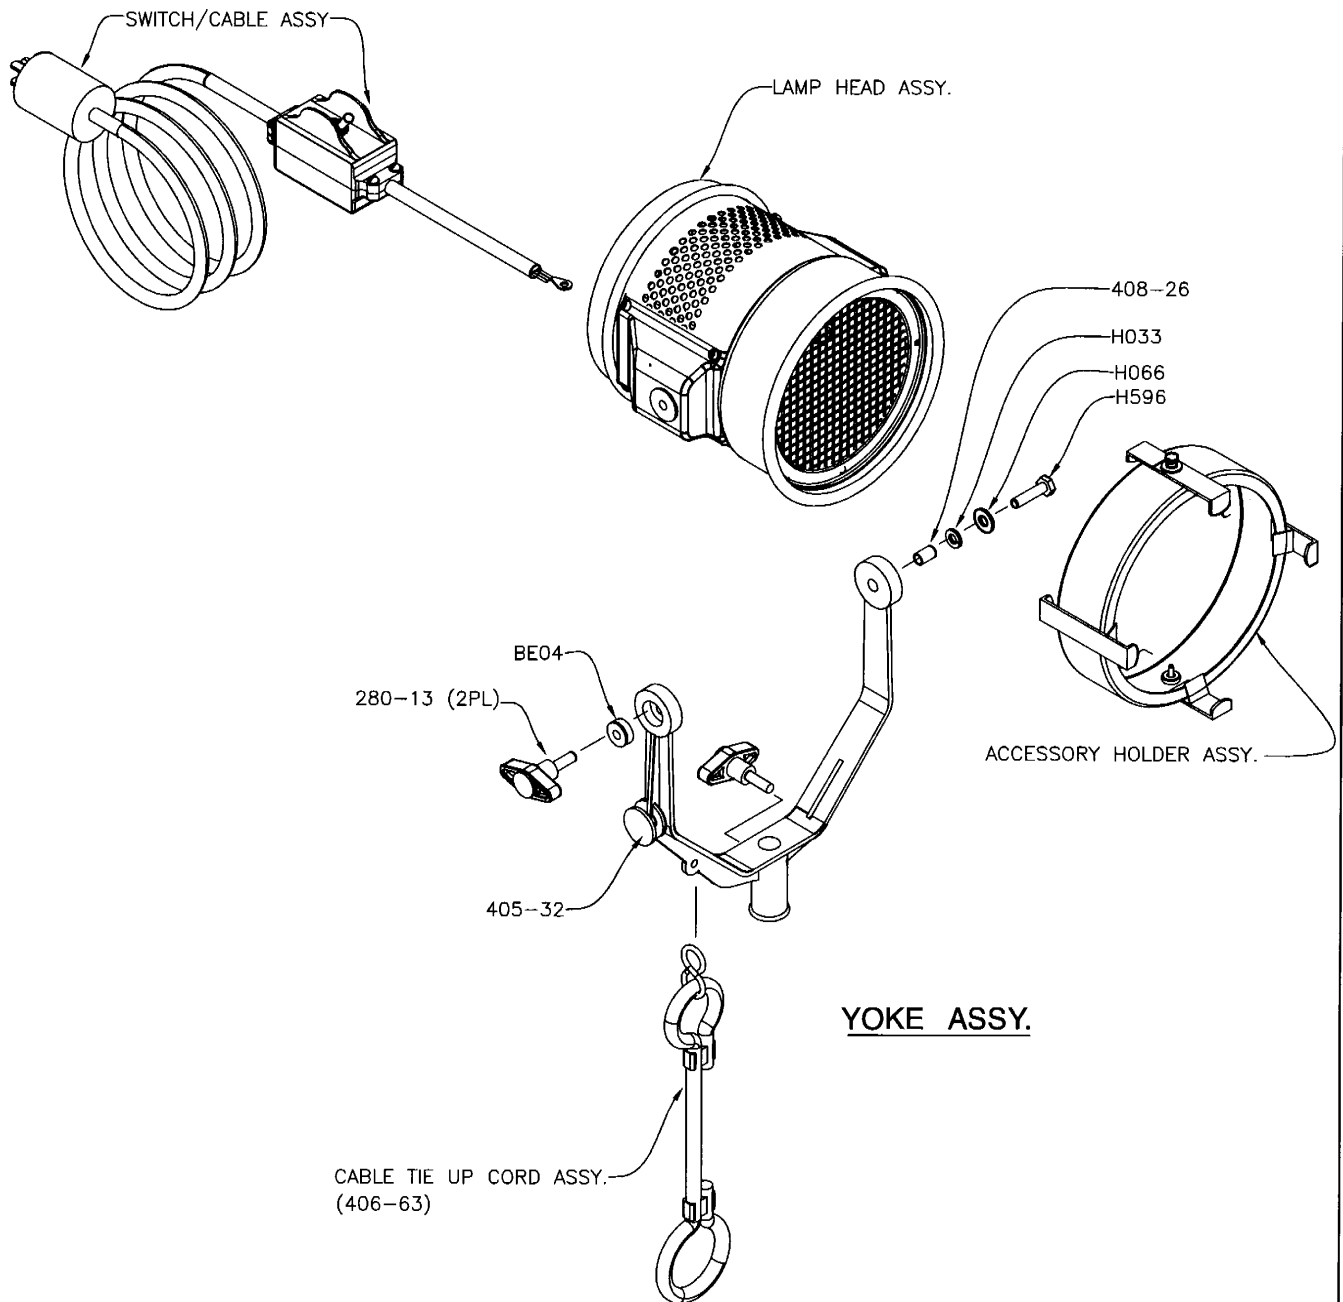

PARTS FOR TYPE 4051 TEENIE-MOLE®

405 TEENIE - MOLE ASSY.

45

Mole-Richardson Co.

PARTS FOR TYPE 4051 TEENIE-MOLE®

46

Mole-Richardson Co.

PARTS FOR TYPE 4051 TEENIE-MOLE®

REFLECTOR ASSY.
(405-26)

Mole-Richardson Co.

PARTS FOR TYPE 4051 TEENIE-MOLE®

ACCESSORY HOLDER ASSY.

PARTS FOR TYPE 4051 TEENIE MOLE®

COMPLETE SWITCH BOX ASSY.
(500-1582)

SWITCH / CABLE ASSY.

Mole-Richardson Co.

PARTS FOR TYPE 4051 650 WATT MOLEQUARTZ® TEENIE-MOLE

4051A941

137

Mole-Richardson Co.

Tel. (323) 851-0111 Fax. (323) 851-5593 E-mail: info@mole.com Internet: http://www.mole.com 937 N. Sycamore Ave., Hollywood, California 90038-2384 U.S.A.