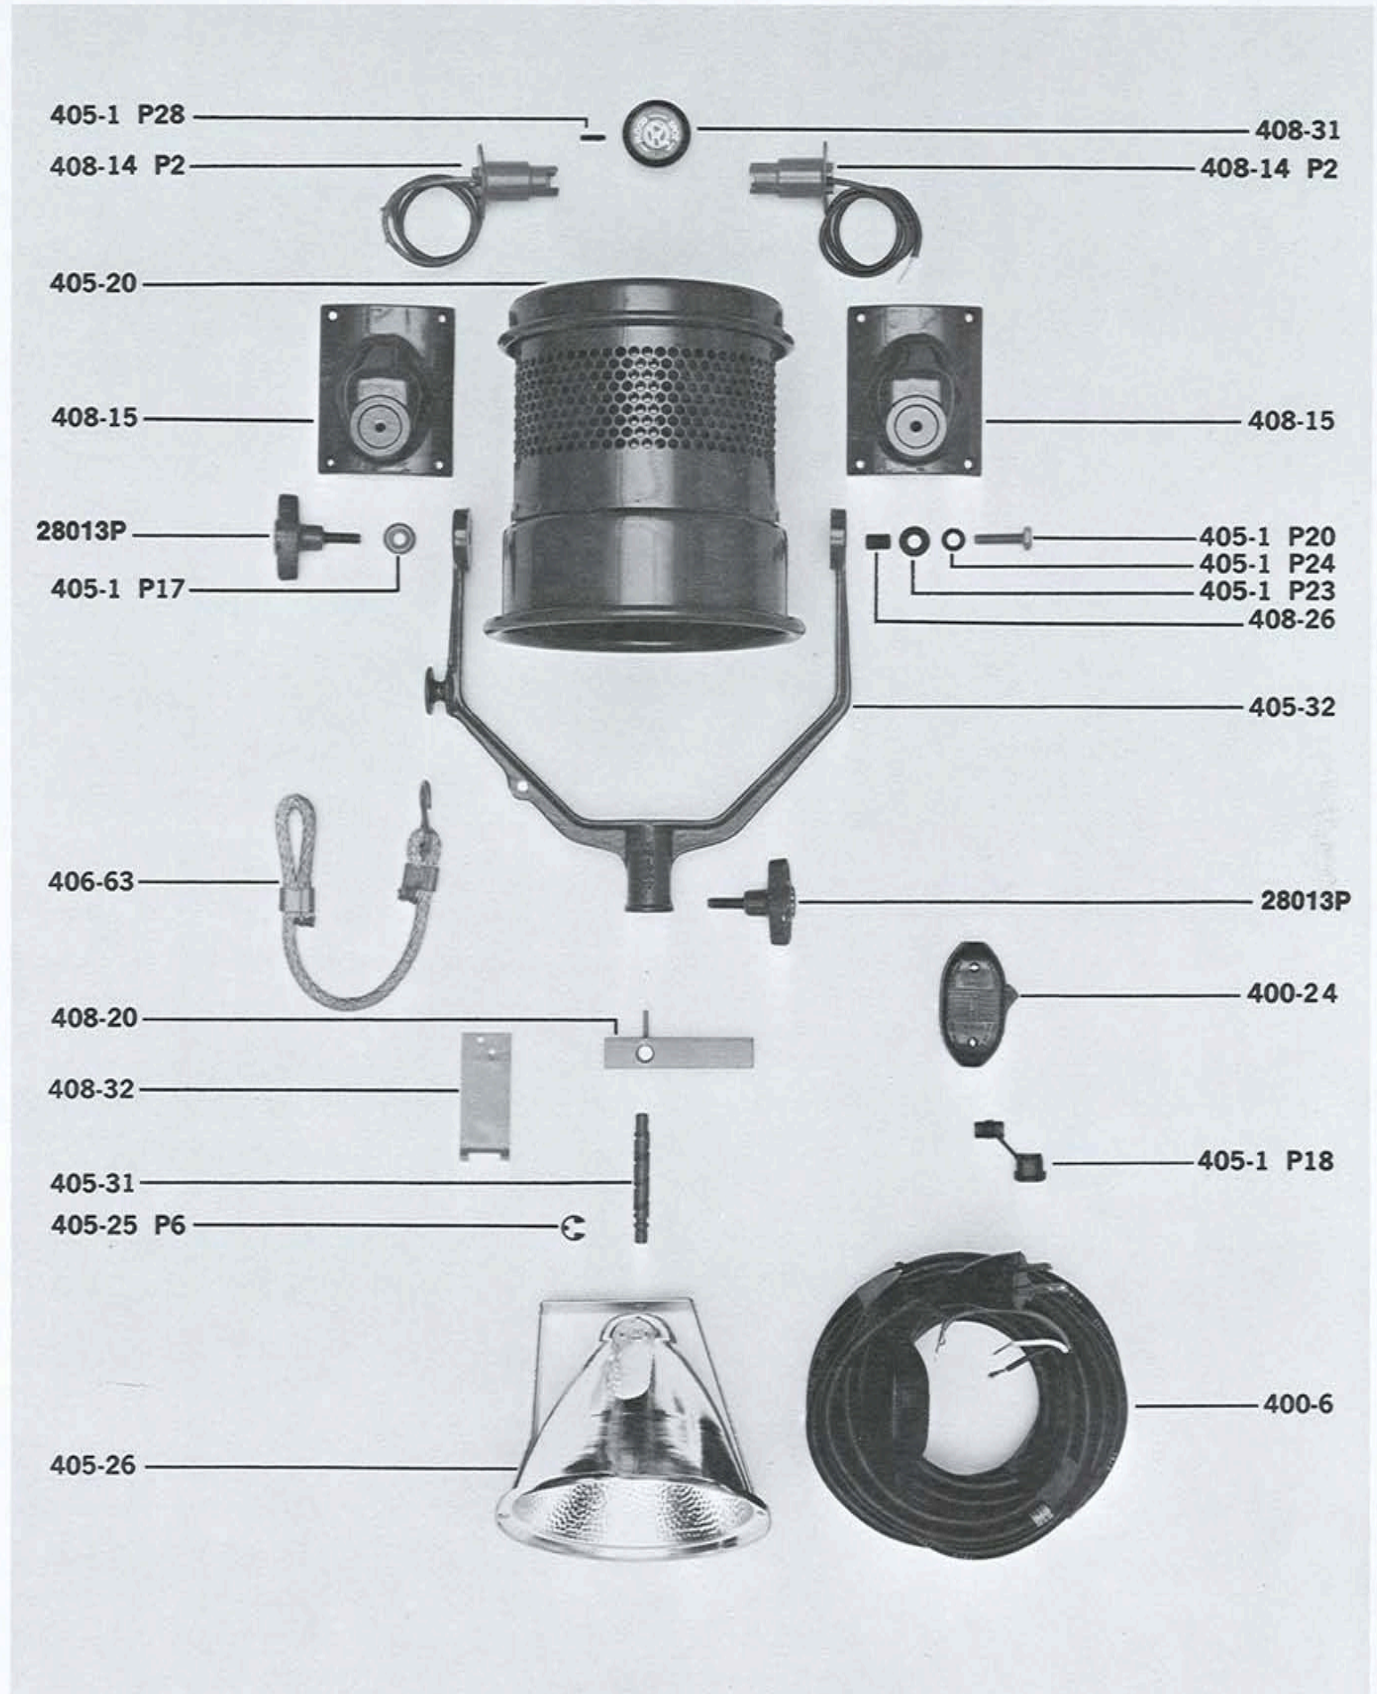

PARTS FOR TYPE 4051 650 WATT MOLEQUARTZ® TEENIE-MOLE

4051A941

137

Mole-Richardson Co.

Tel. (323) 851-0111 Fax. (323) 851-5593 E-mail: info@mole.com Internet: http://www.mole.com 937 N. Sycamore Ave., Hollywood, California 90038-2384 U.S.A.

©Mole-Richardson Co., Hollywood, California U.S.A.