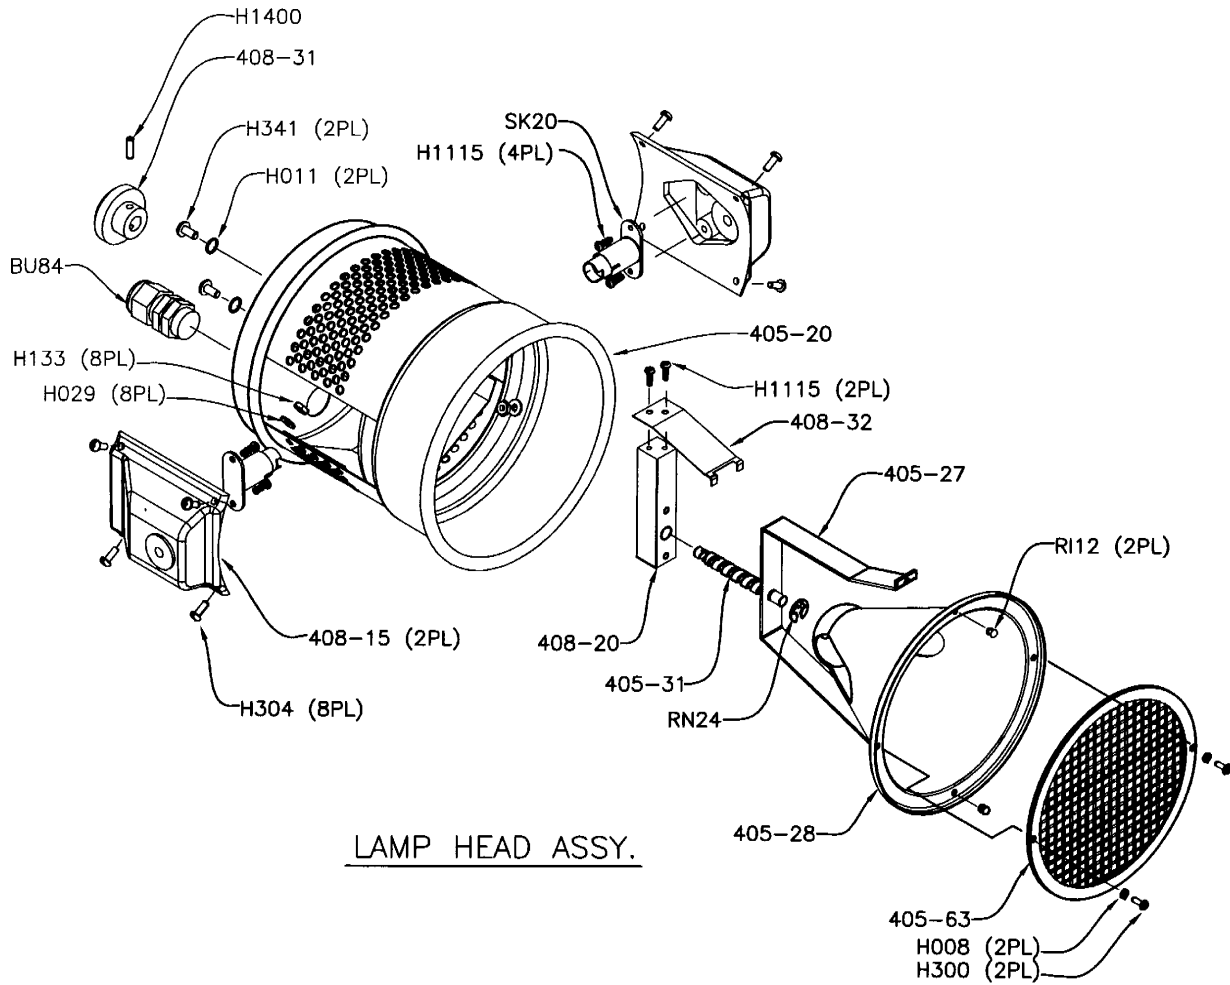

REFLECTOR ASSY.
(405-26)

Mole-Richardson Co.

PARTS FOR TYPE 4051 TEENIE-MOLE®

ACCESSORY HOLDER ASSY.

PARTS FOR TYPE 4051 TEENIE MOLE®

COMPLETE SWITCH BOX ASSY.
(500-1582)

SWITCH / CABLE ASSY.

Mole-Richardson Co.