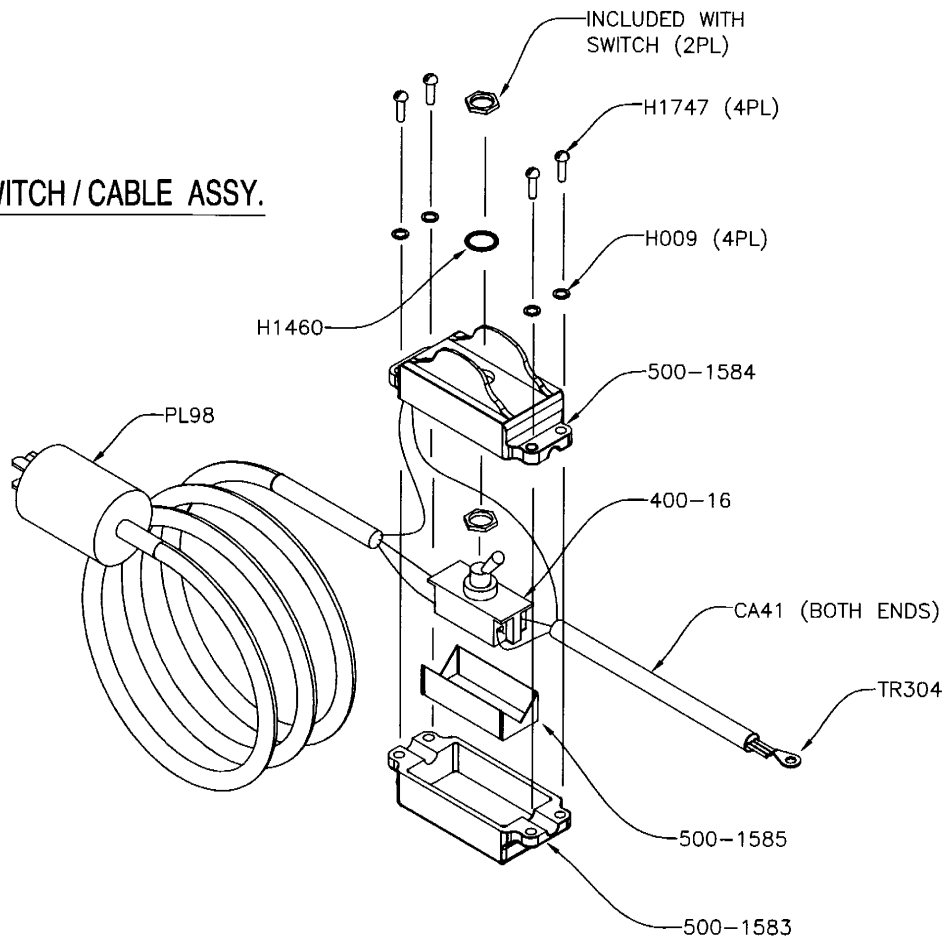

REFLECTOR ASSY.
(405-26)

Mole-Richardson Co.

PARTS FOR TYPE 4051 TEENIE-MOLE®

ACCESSORY HOLDER ASSY.

PARTS FOR TYPE 4051 TEENIE MOLE®

COMPLETE SWITCH BOX ASSY.
(500-1582)

SWITCH / CABLE ASSY.

Mole-Richardson Co.