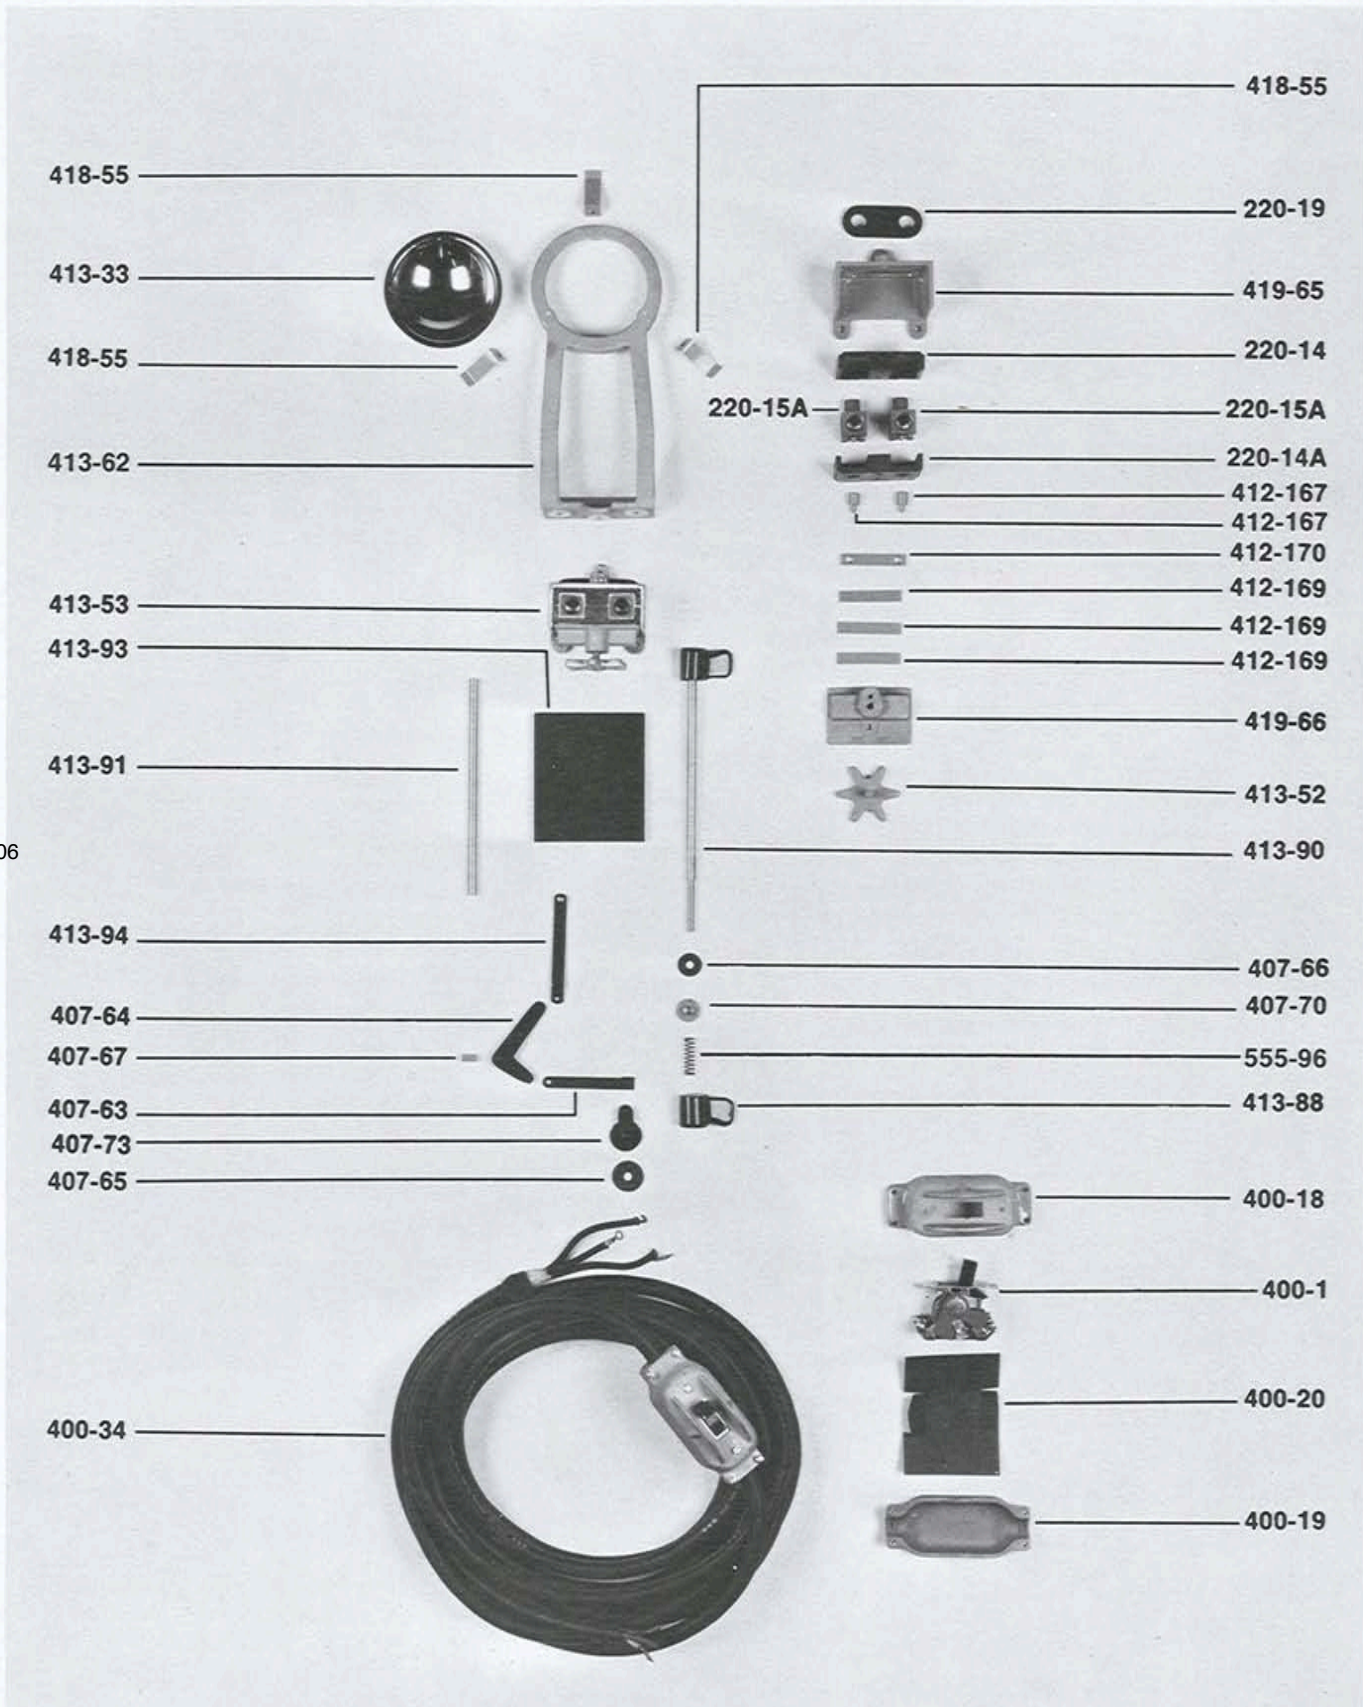

PARTS FOR TYPE 4131 2,000 WATT MOLEQUARTZ® BABY JUNIOR SOLARSPOT®

4131A953

NOT SHOWN: 413-196 LENS GUARD AND 308-26 KIT

(See Other Side)

Mole-Richardson Co.

PARTS FOR TYPE 4131 2,000 WATT MOLEQUARTZ® BABY JUNIOR SOLARSPOT®

4131B953

106

Mole-Richardson Co.