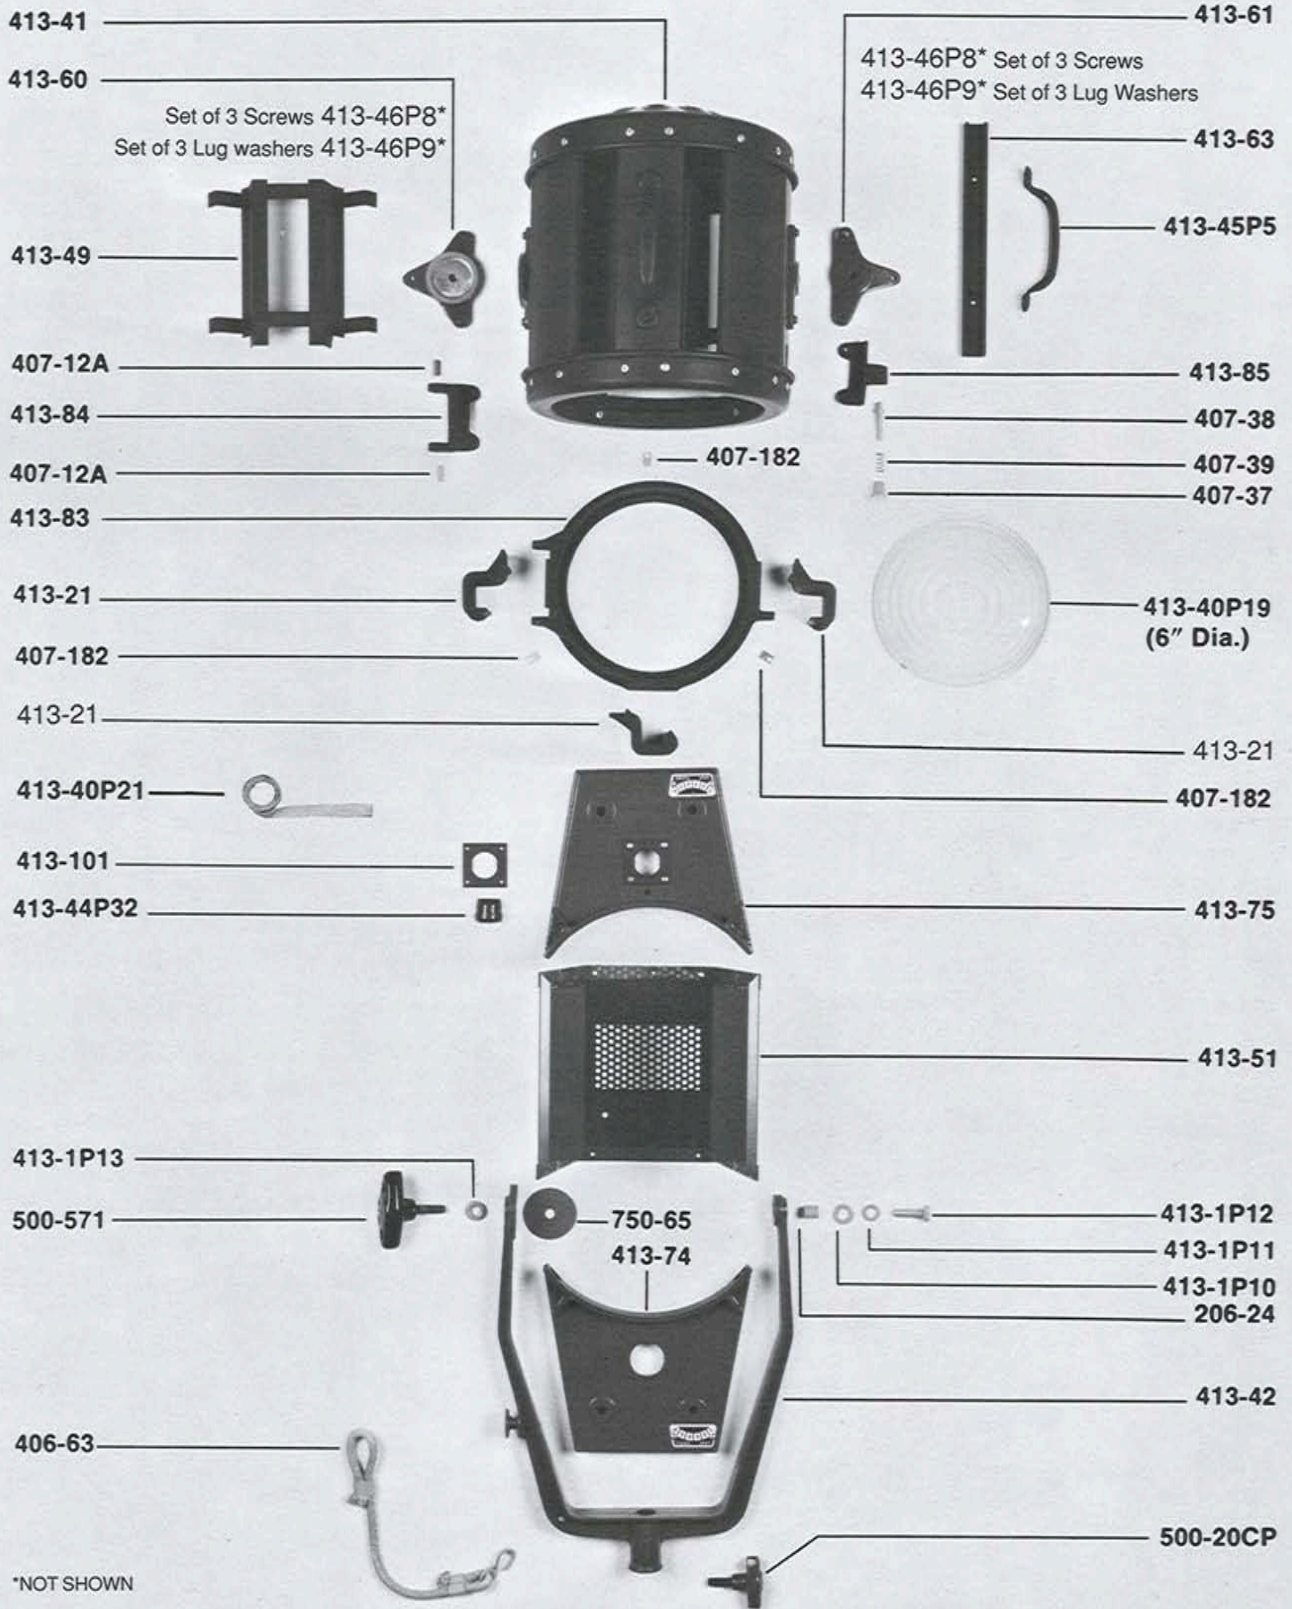

PARTS FOR TYPE 4131 2,000 WATT MOLEQUARTZ® BABY JUNIOR SOLARSPOT®

4131A953

NOT SHOWN: 413-196 LENS GUARD AND 308-26 KIT

(See Other Side)

Mole-Richardson Co.

PARTS FOR TYPE 4131 2,000 WATT MOLEQUARTZ® BABY JUNIOR SOLARSPOT®

4131B953

106

Mole-Richardson Co.