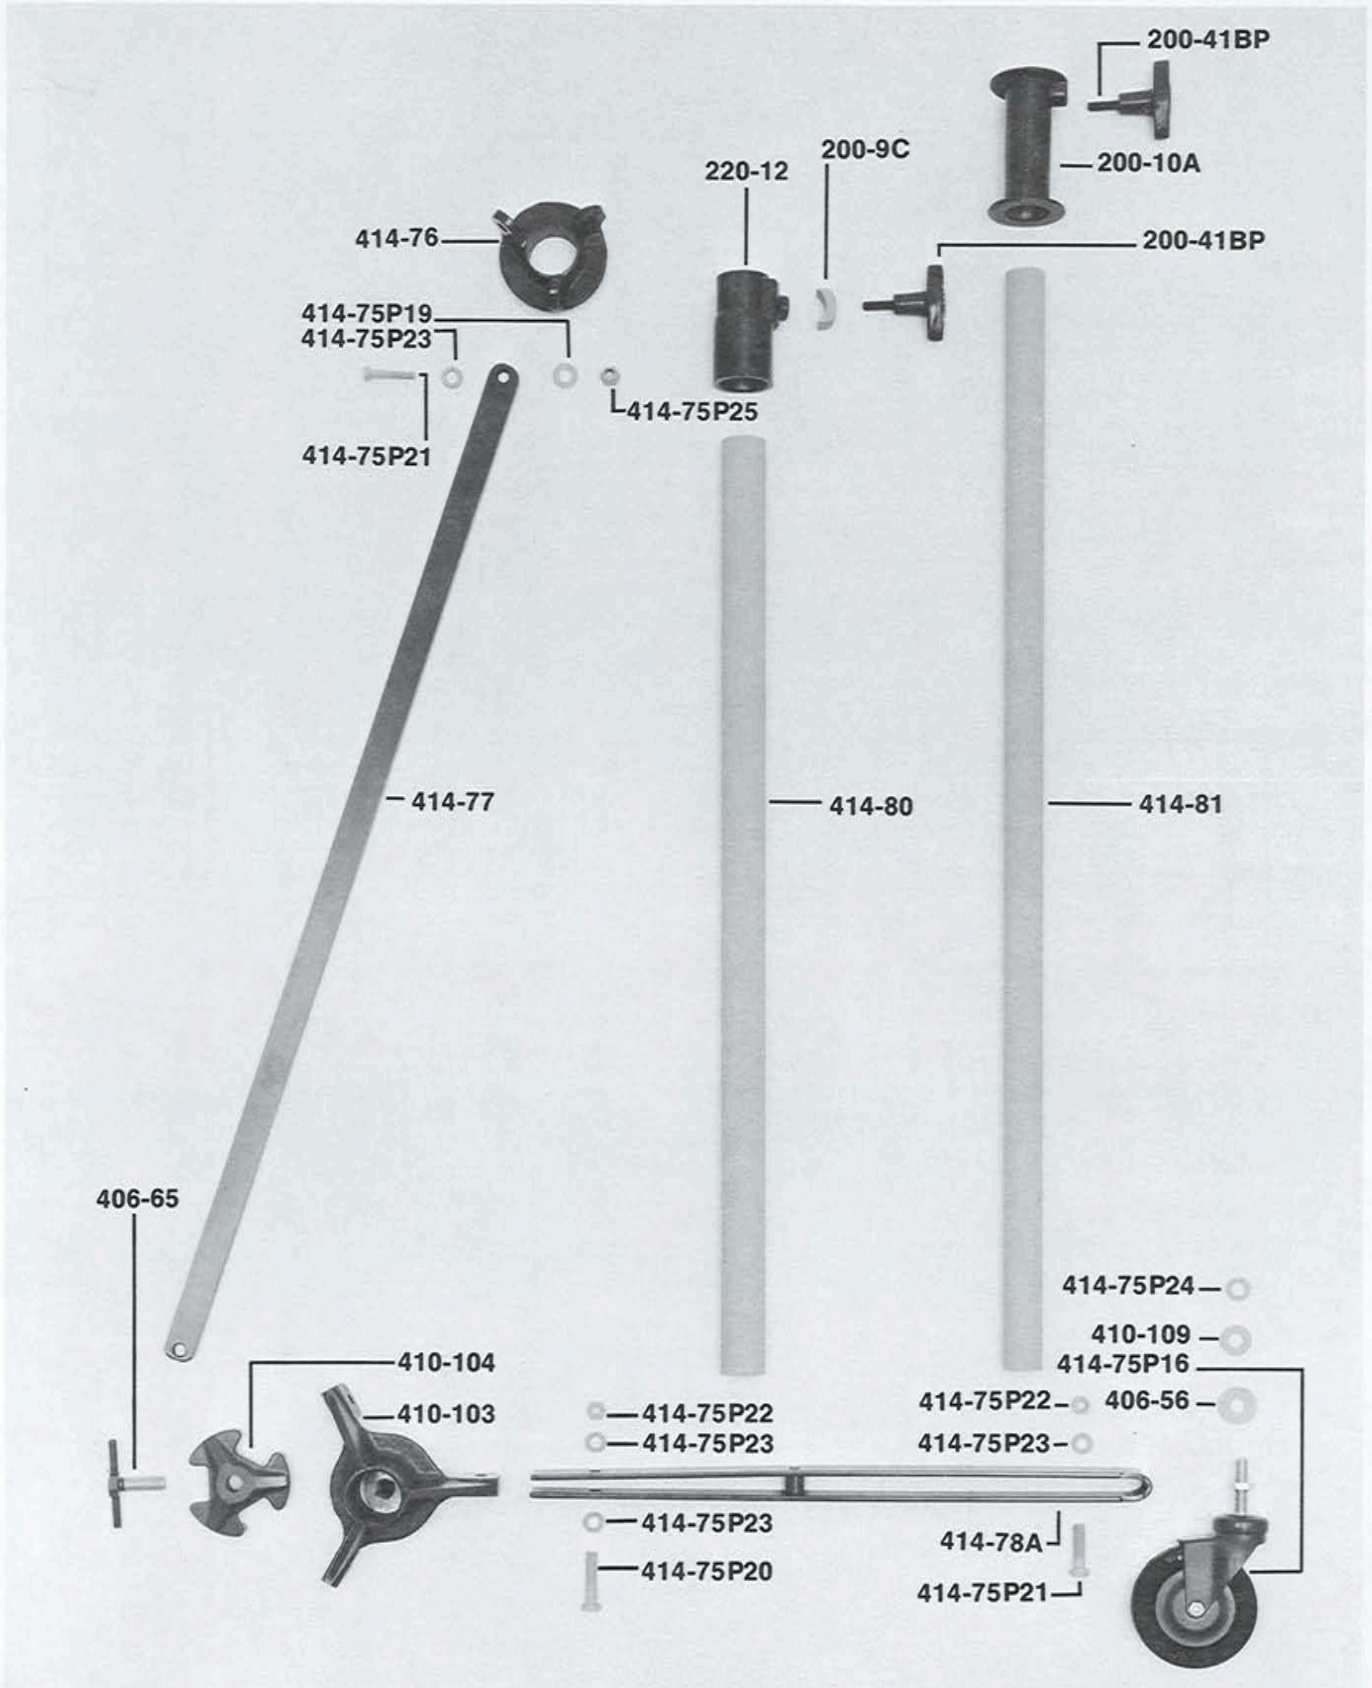

PARTS FOR TYPE 41475 (SINGLE LIFT) SENIOR SIZE STAND

41475A796

241

Mole-Richardson Co.

Tel. (323) 851-0111 Fax. (323) 851-5593 E-mail: info@mole.com Internet: <http://www.mole.com> 937 N. Sycamore Ave., Hollywood, California 90038-2384 U.S.A.