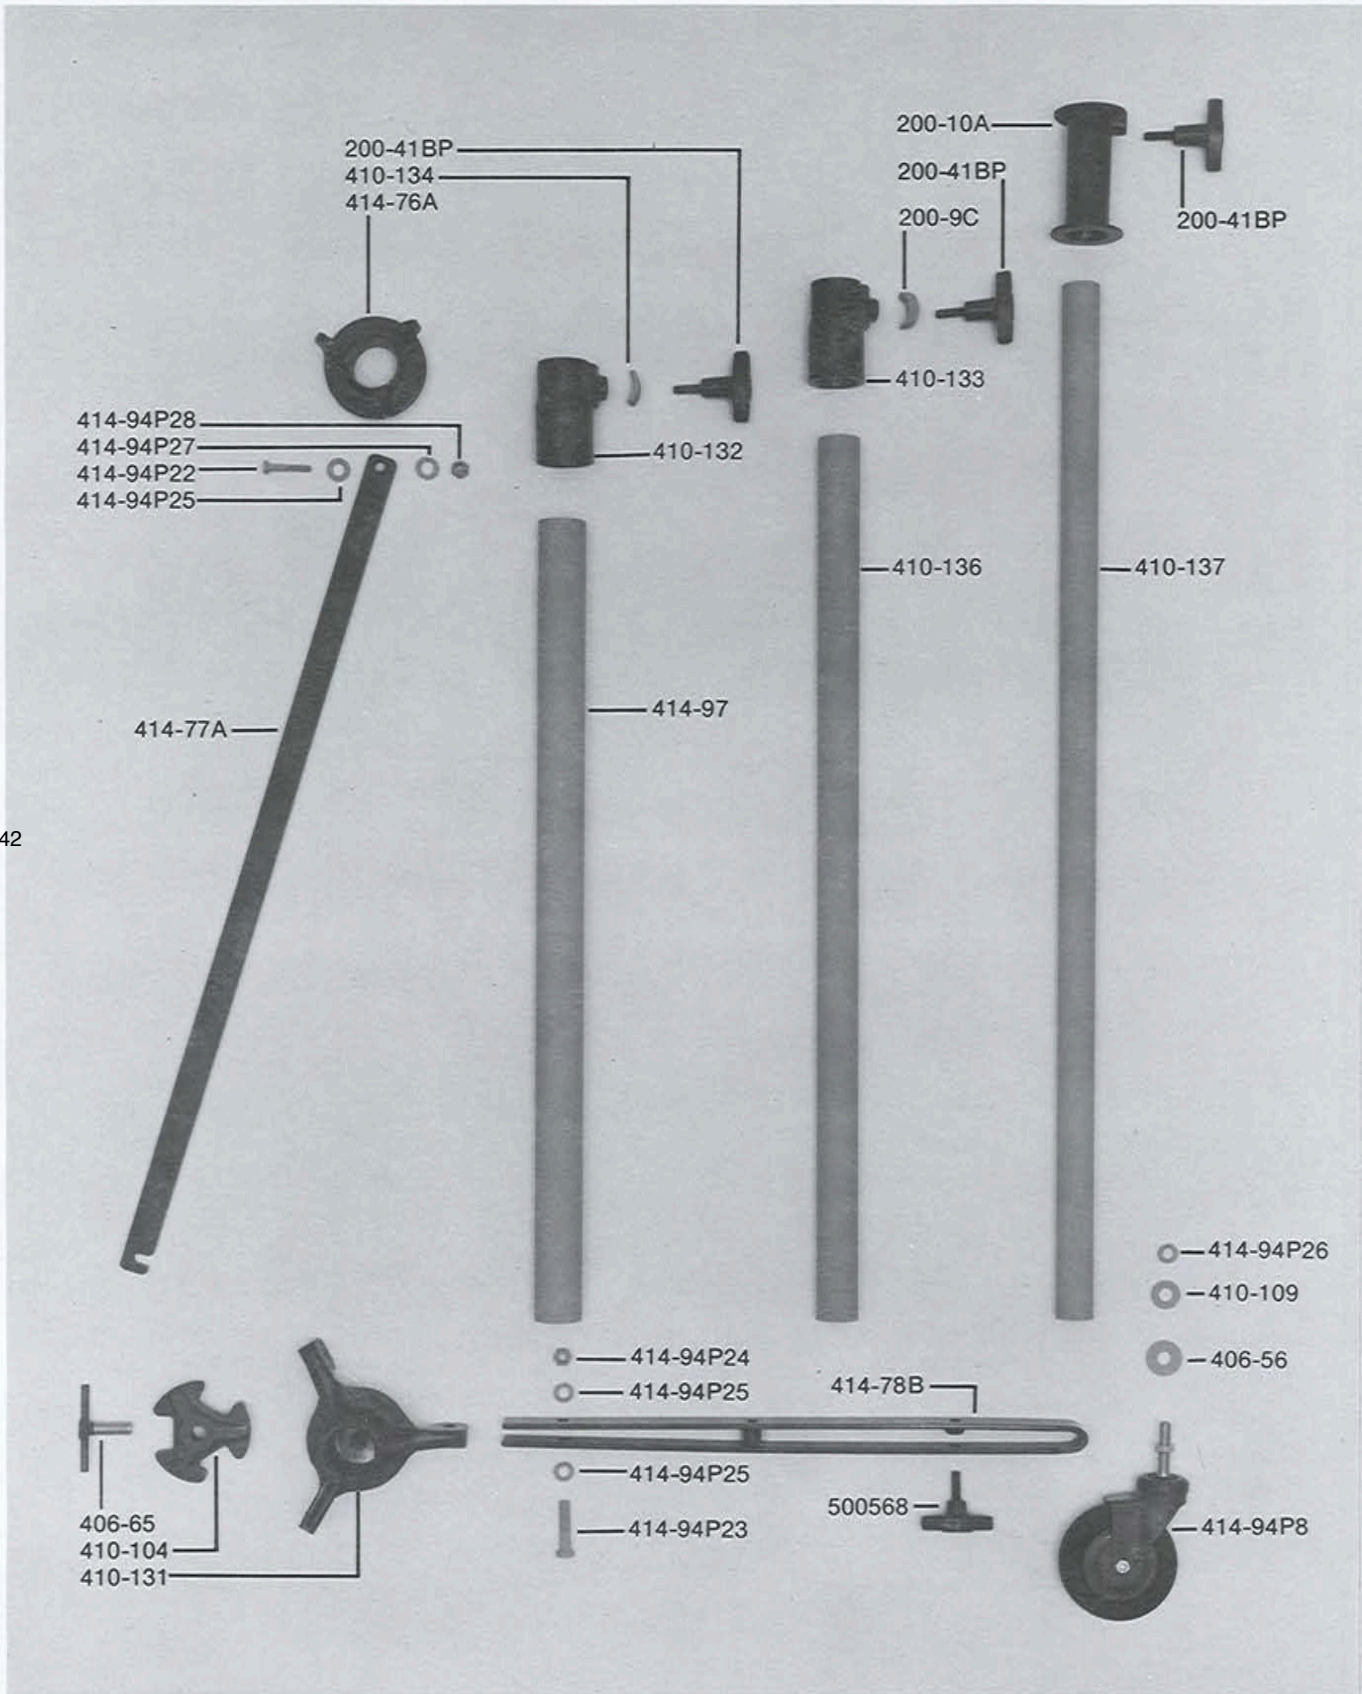

PARTS FOR TYPE 41494 (DOUBLE LIFT) SENIOR SIZE STAND (STANDARD)

41494A811

Mole-Richardson Co.

Tel. (323) 851-0111 Fax. (323) 851-5593 E-mail: info@mole.com Internet: http://www.mole.com 937 N. Sycamore Ave., Hollywood, California 90038-2384 U.S.A.