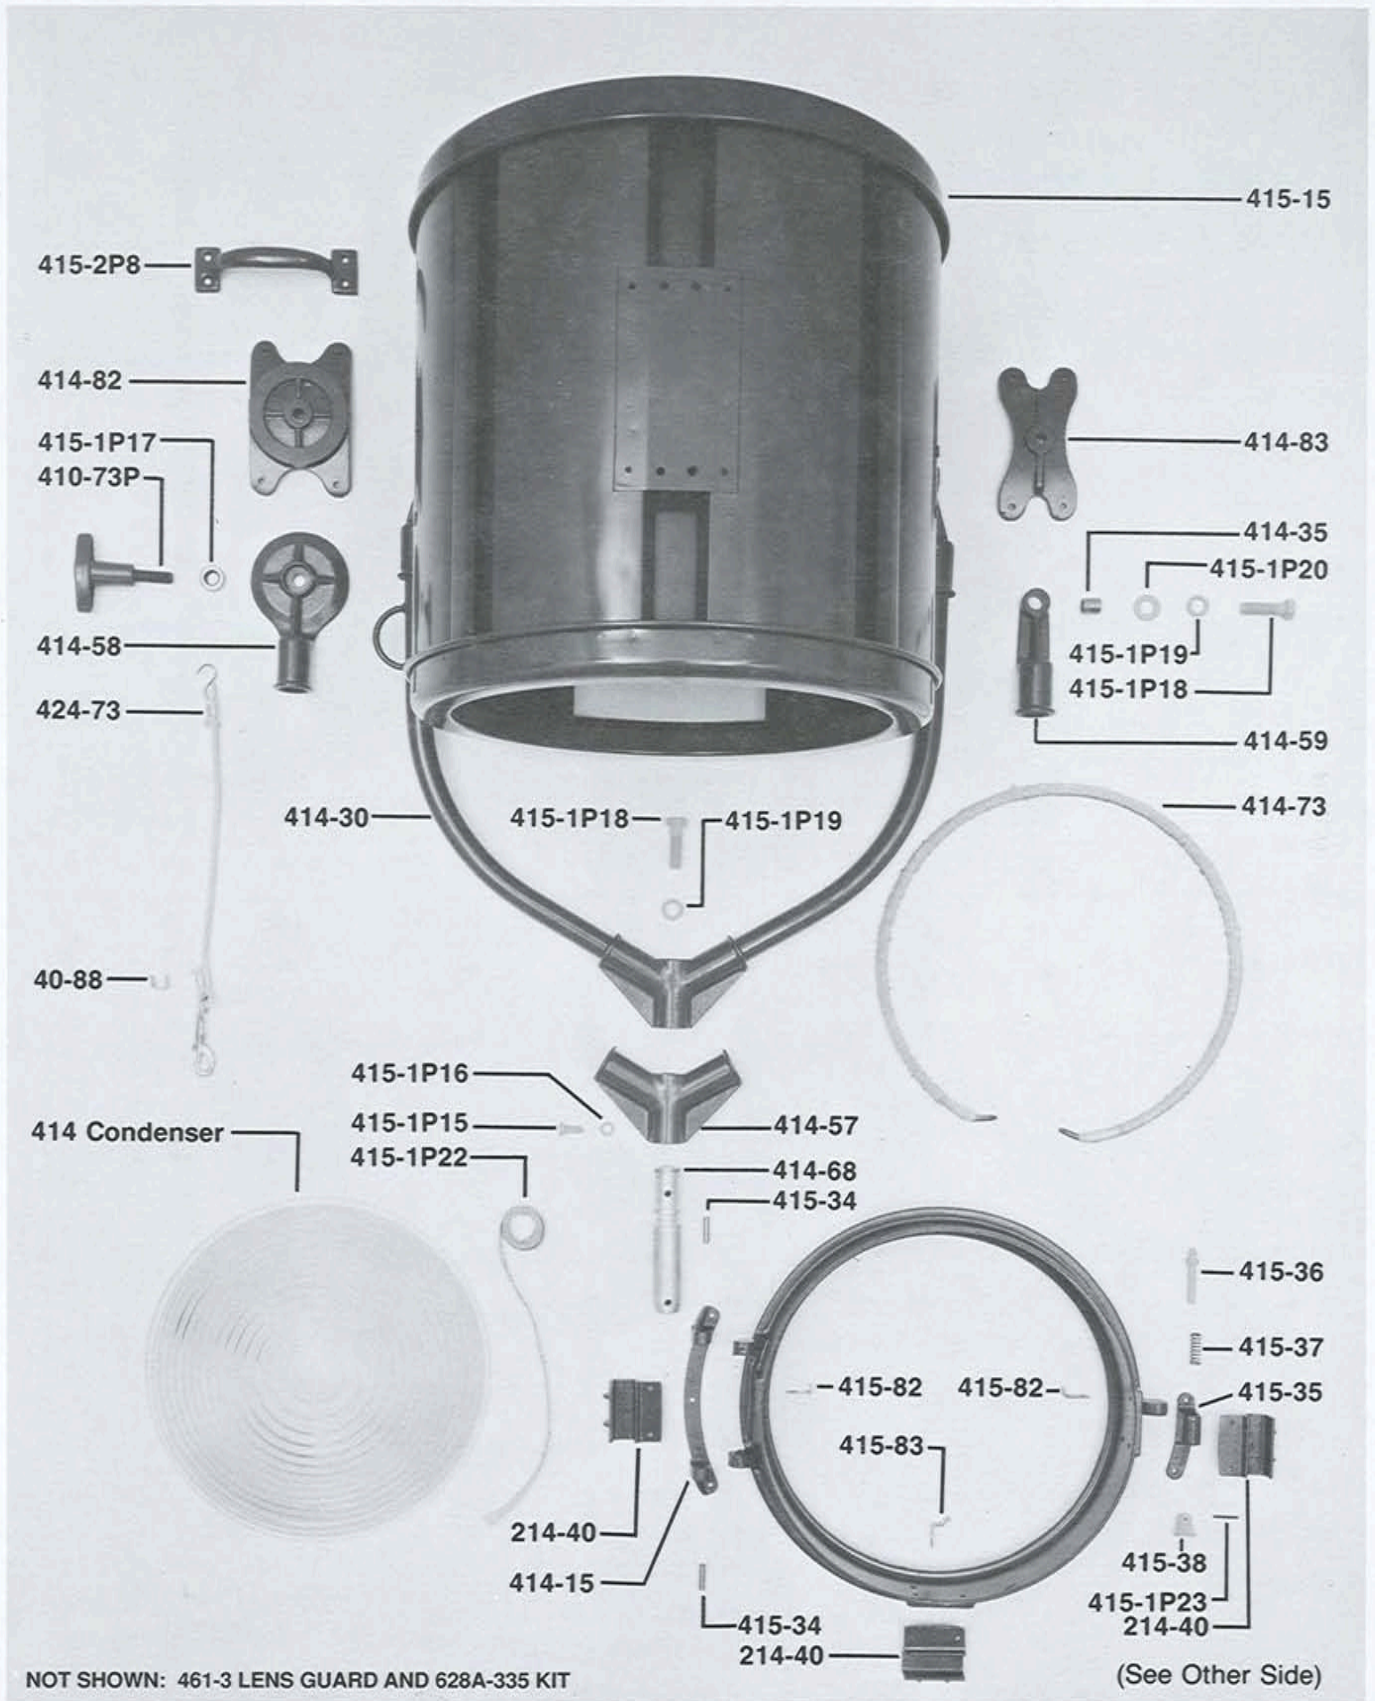

PARTS FOR TYPE 415 5,000 WATT SENIOR SOLARSPOT®

415A941

129

Mole-Richardson Co.

Tel. (323) 851-0111 Fax. (323) 851-5593 E-mail: info@mole.com Internet: http://www.mole.com 937 N. Sycamore Ave., Hollywood, California 90038-2384 U.S.A.

©Mole-Richardson Co., Hollywood, California U.S.A.

PARTS FOR TYPE 415 5,000 WATT SENIOR SOLARSPOT®

415B941

Mole-Richardson Co.