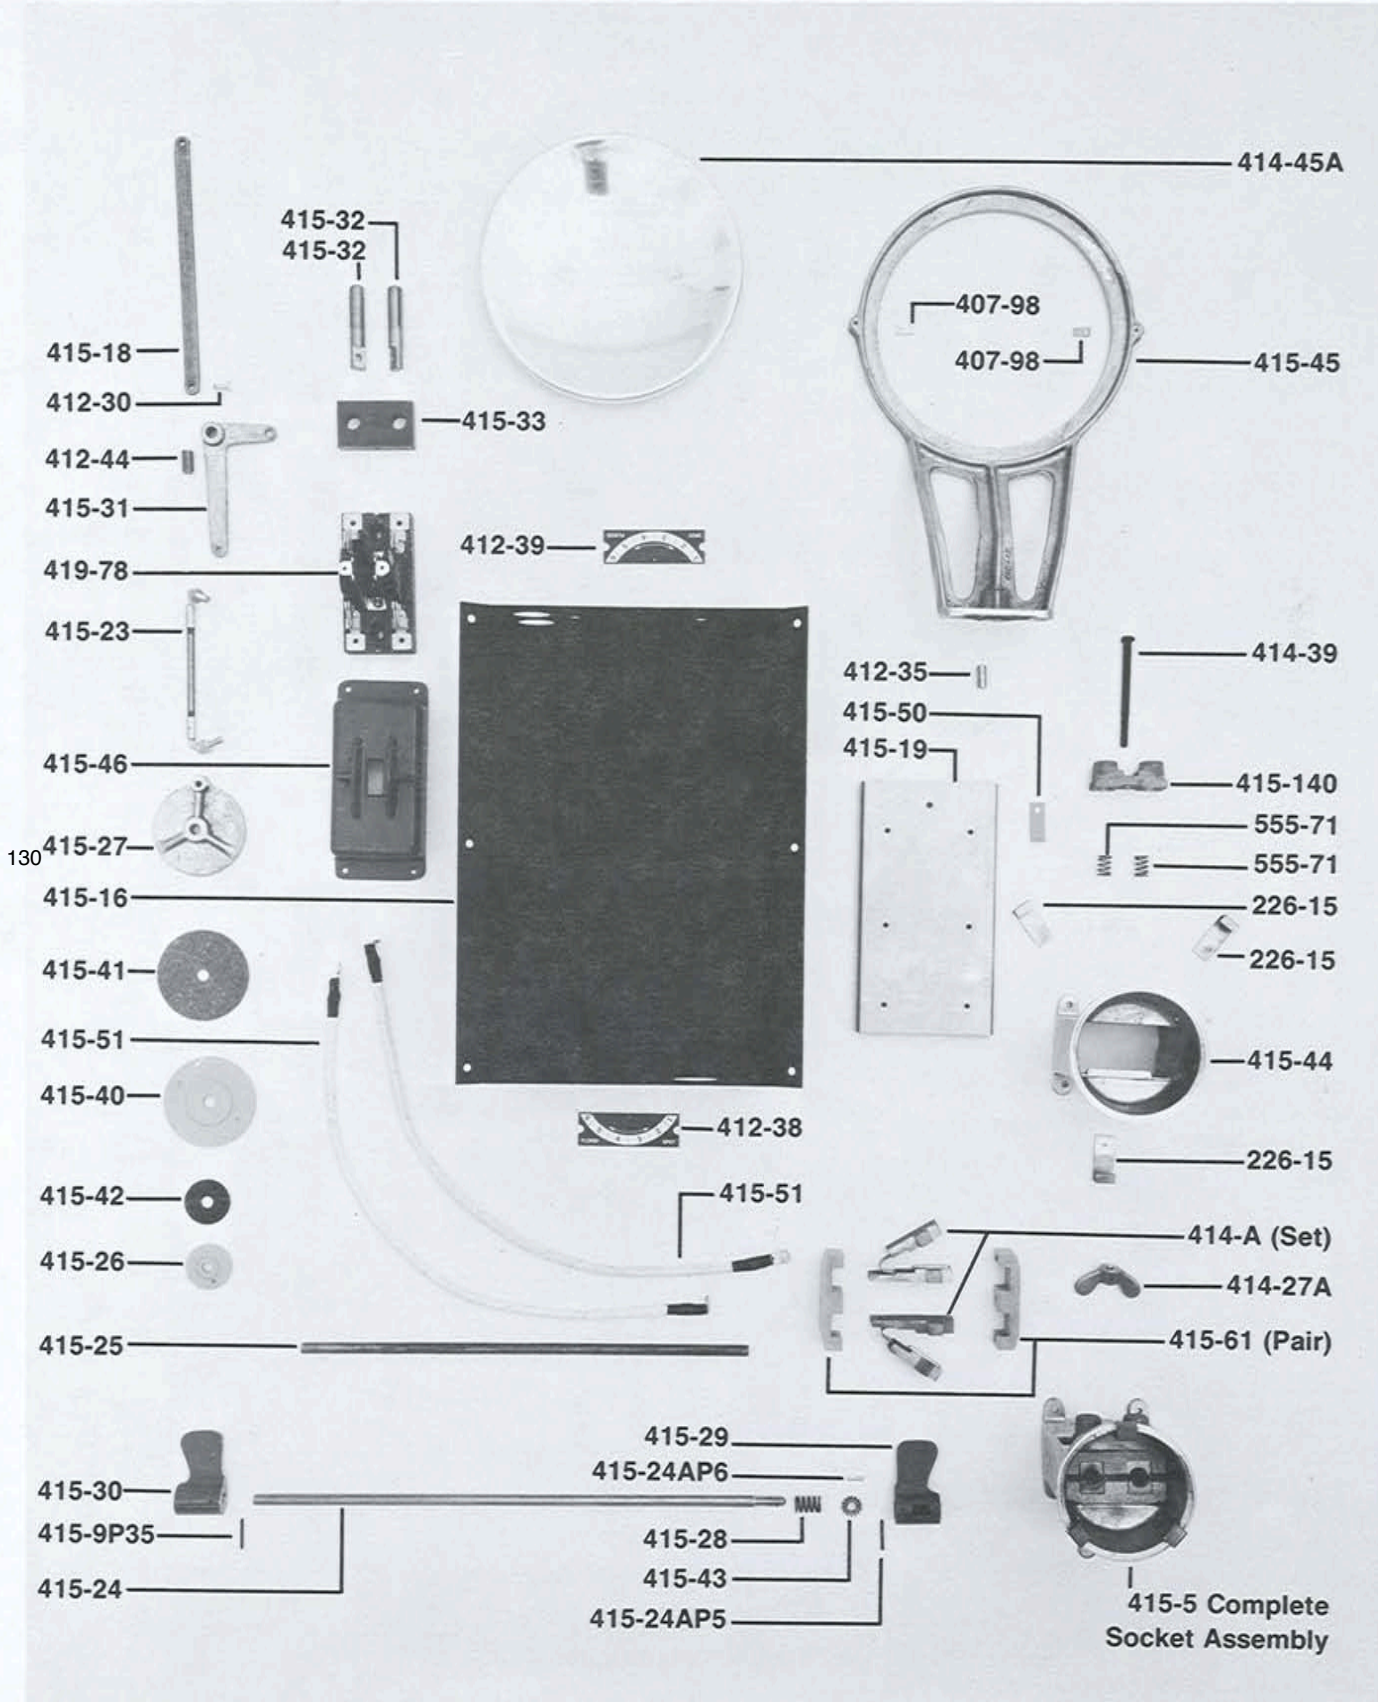

PARTS FOR TYPE 415 5,000 WATT SENIOR SOLARSPOT®

415A941

129

Mole-Richardson Co.

Tel. (323) 851-0111 Fax. (323) 851-5593 E-mail: info@mole.com Internet: http://www.mole.com 937 N. Sycamore Ave., Hollywood, California 90038-2384 U.S.A.

©Mole-Richardson Co., Hollywood, California U.S.A.

PARTS FOR TYPE 415 5,000 WATT SENIOR SOLARSPOT®

415B941

Mole-Richardson Co.