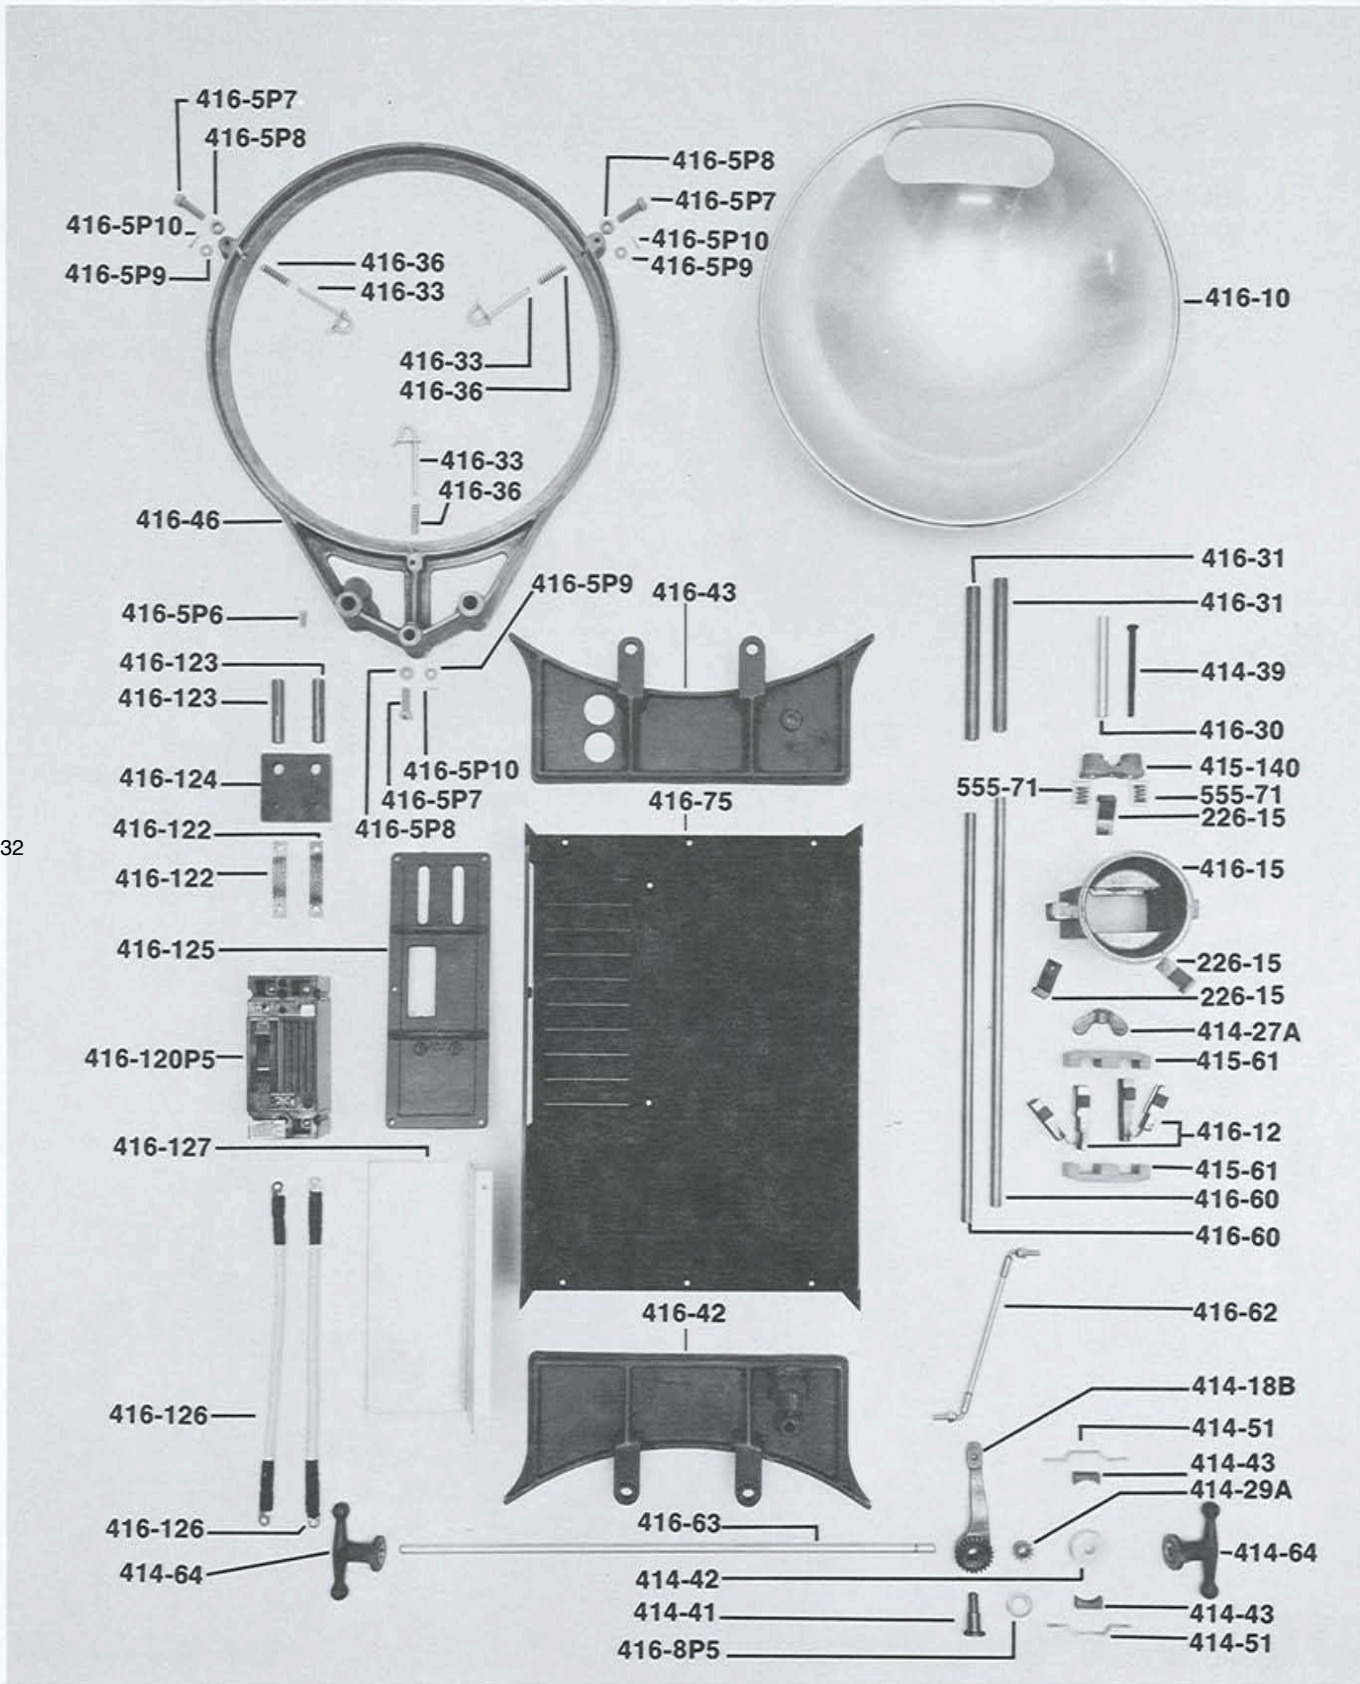

PARTS FOR TYPE 416 10,000 WATT TENER SOLARSPOT®

416A941

131

Mole-Richardson Co.

Tel. (323) 851-0111 Fax. (323) 851-5593 E-mail: info@mole.com Internet: http://www.mole.com 937 N. Sycamore Ave., Hollywood, California 90038-2384 U.S.A.

©Mole-Richardson Co., Hollywood, California U.S.A.

PARTS FOR TYPE 416 10,000 WATT TENER SOLARSPOT®

416B941

132

Mole-Richardson Co.