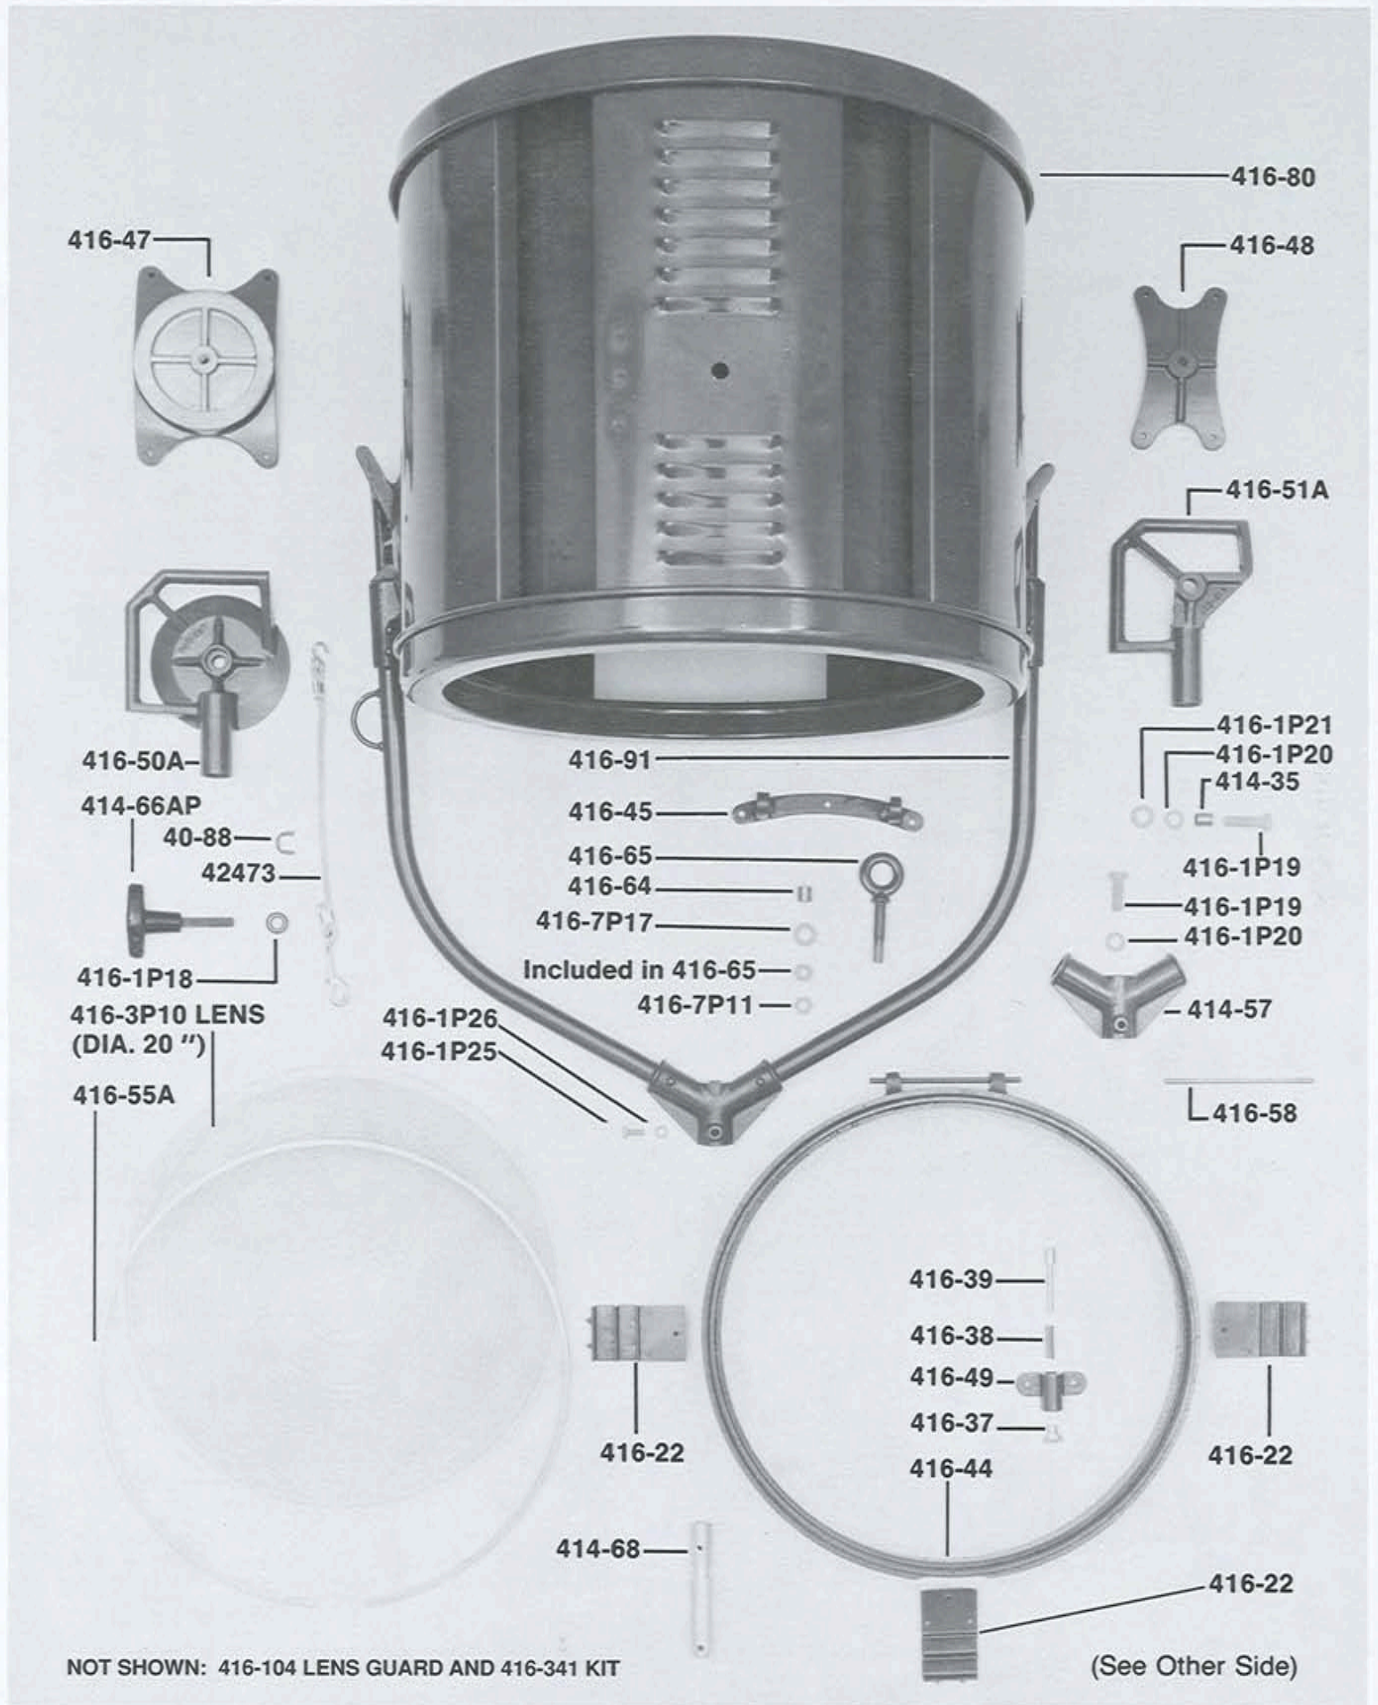

PARTS FOR TYPE 416 10,000 WATT TENER SOLARSPOT®

416A941

131

Mole-Richardson Co.

Tel. (323) 851-0111 Fax. (323) 851-5593 E-mail: info@mole.com Internet: http://www.mole.com 937 N. Sycamore Ave., Hollywood, California 90038-2384 U.S.A.

©Mole-Richardson Co., Hollywood, California U.S.A.

PARTS FOR TYPE 416 10,000 WATT TENER SOLARSPOT®

416B941

132

Mole-Richardson Co.