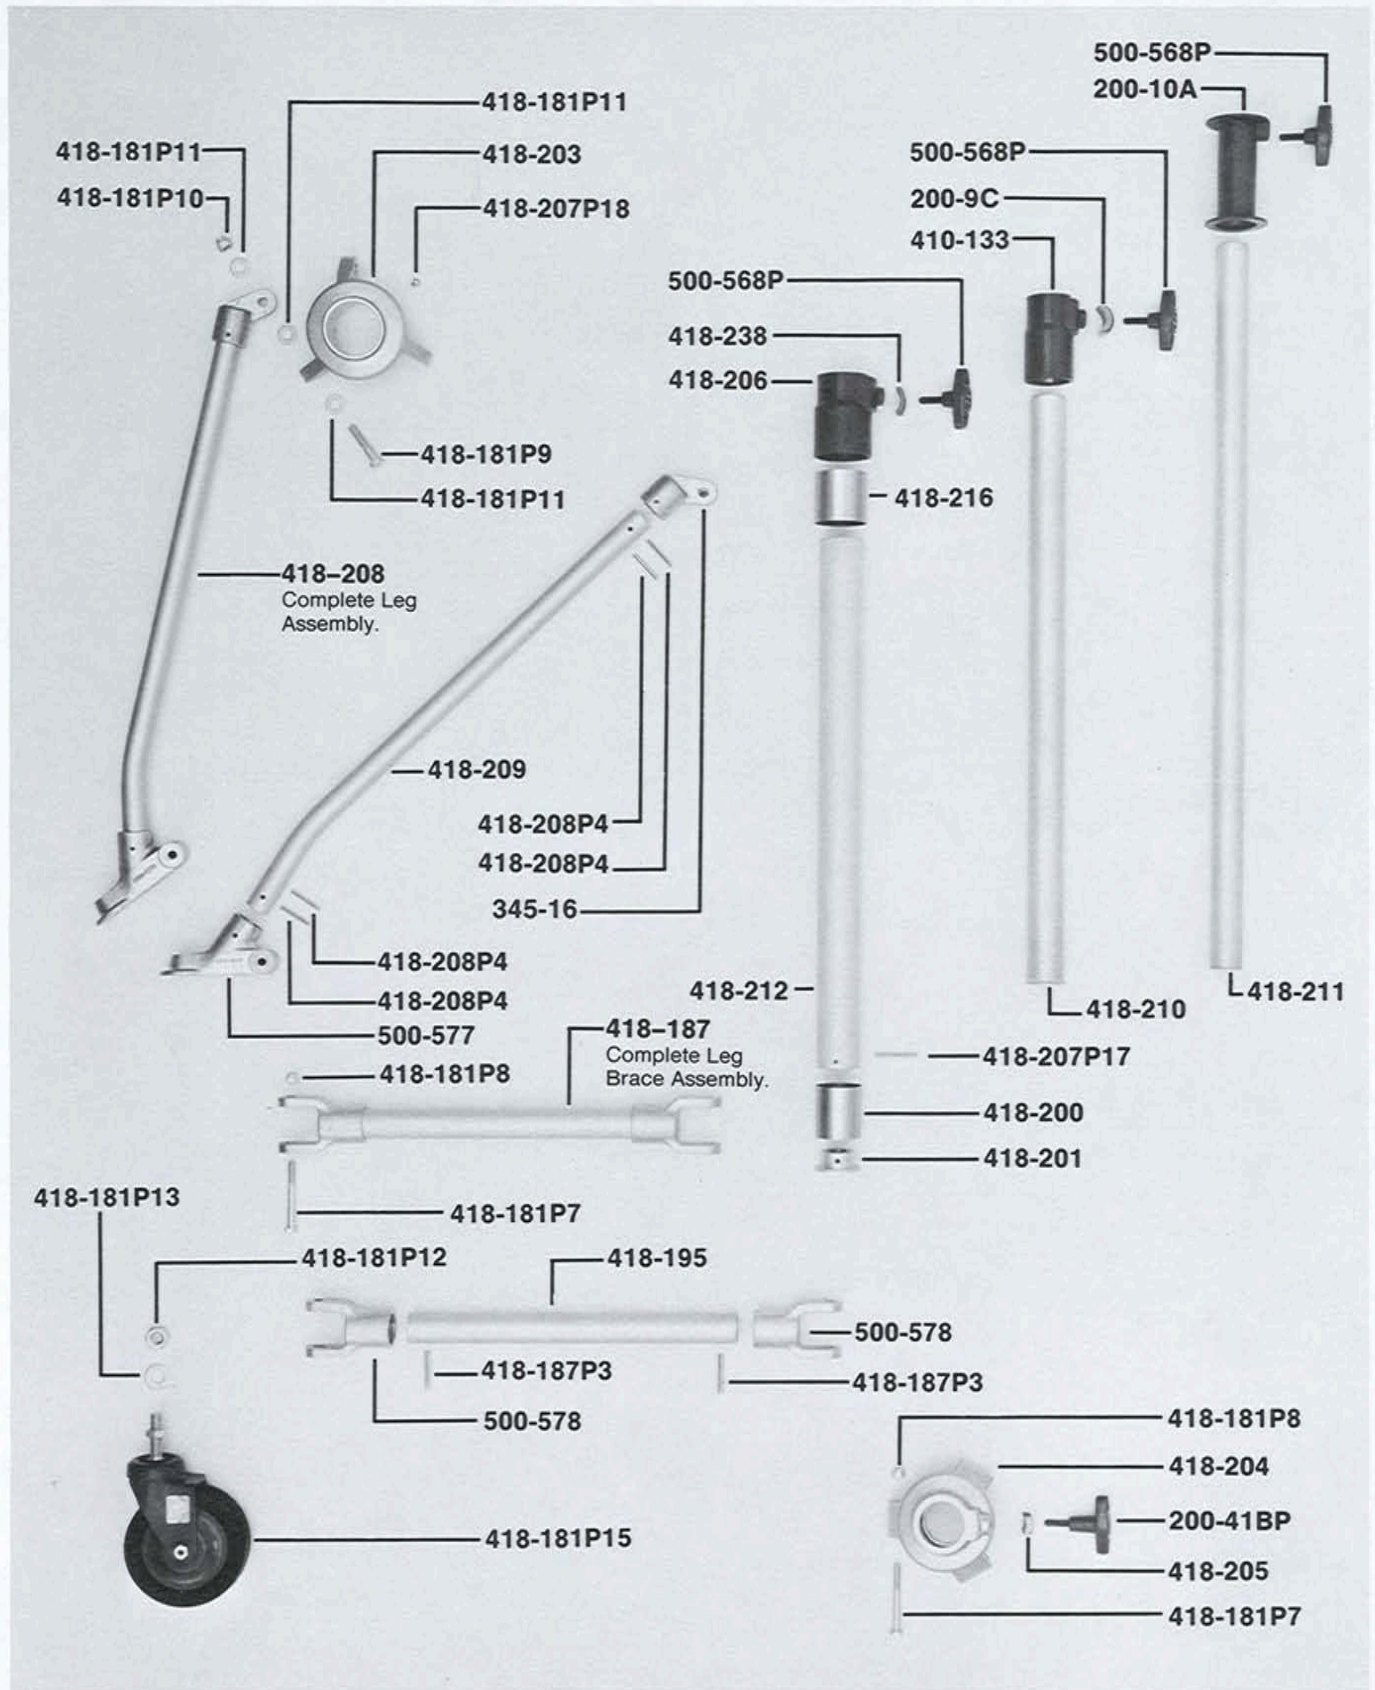

PARTS FOR TYPE 418181 SENIOR SIZE LITEWATE LOW STAND

418181A8510

247

Mole-Richardson Co.