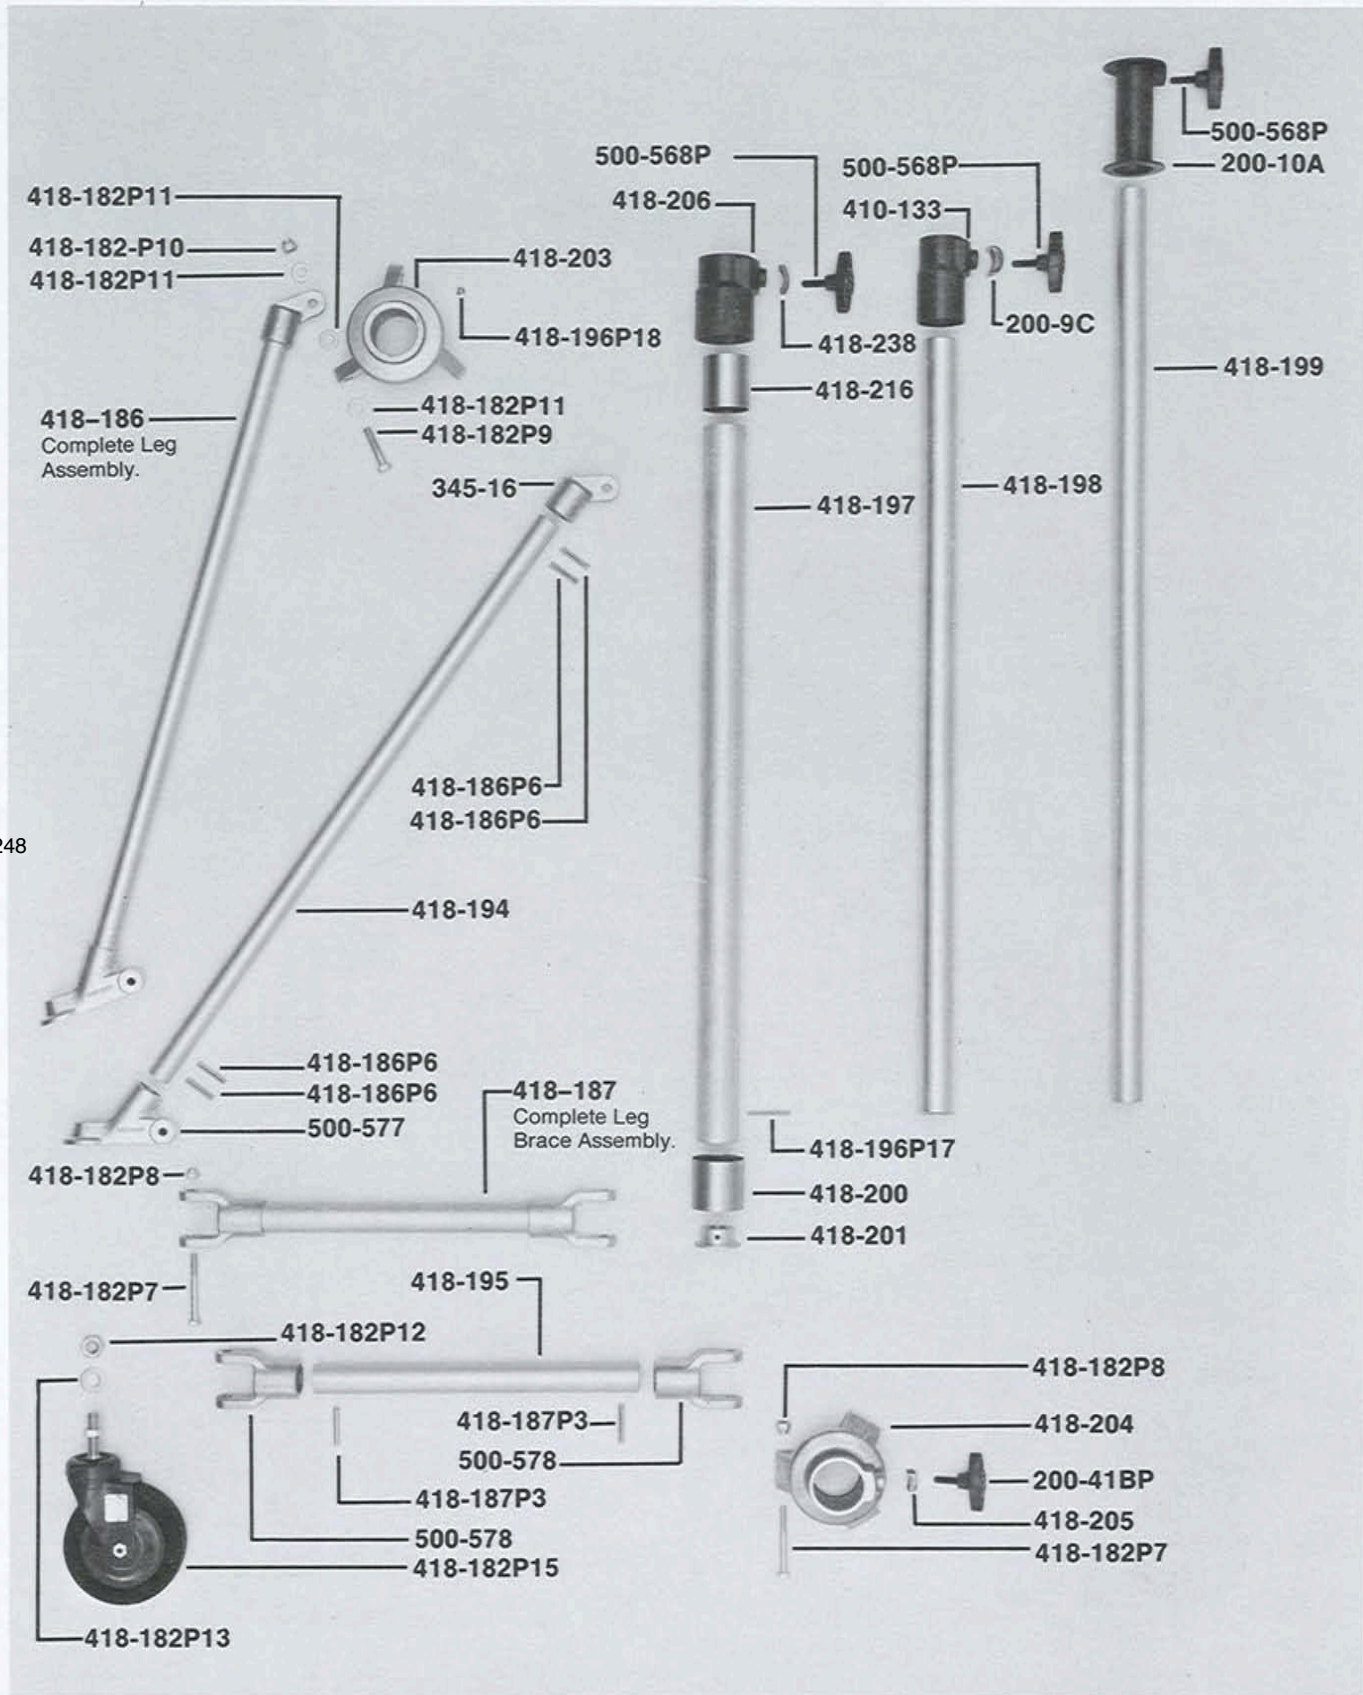

PARTS FOR TYPE 418182 SENIOR SIZE LITEWATE STANDARD STAND

418182A8510

248

Mole-Richardson Co.