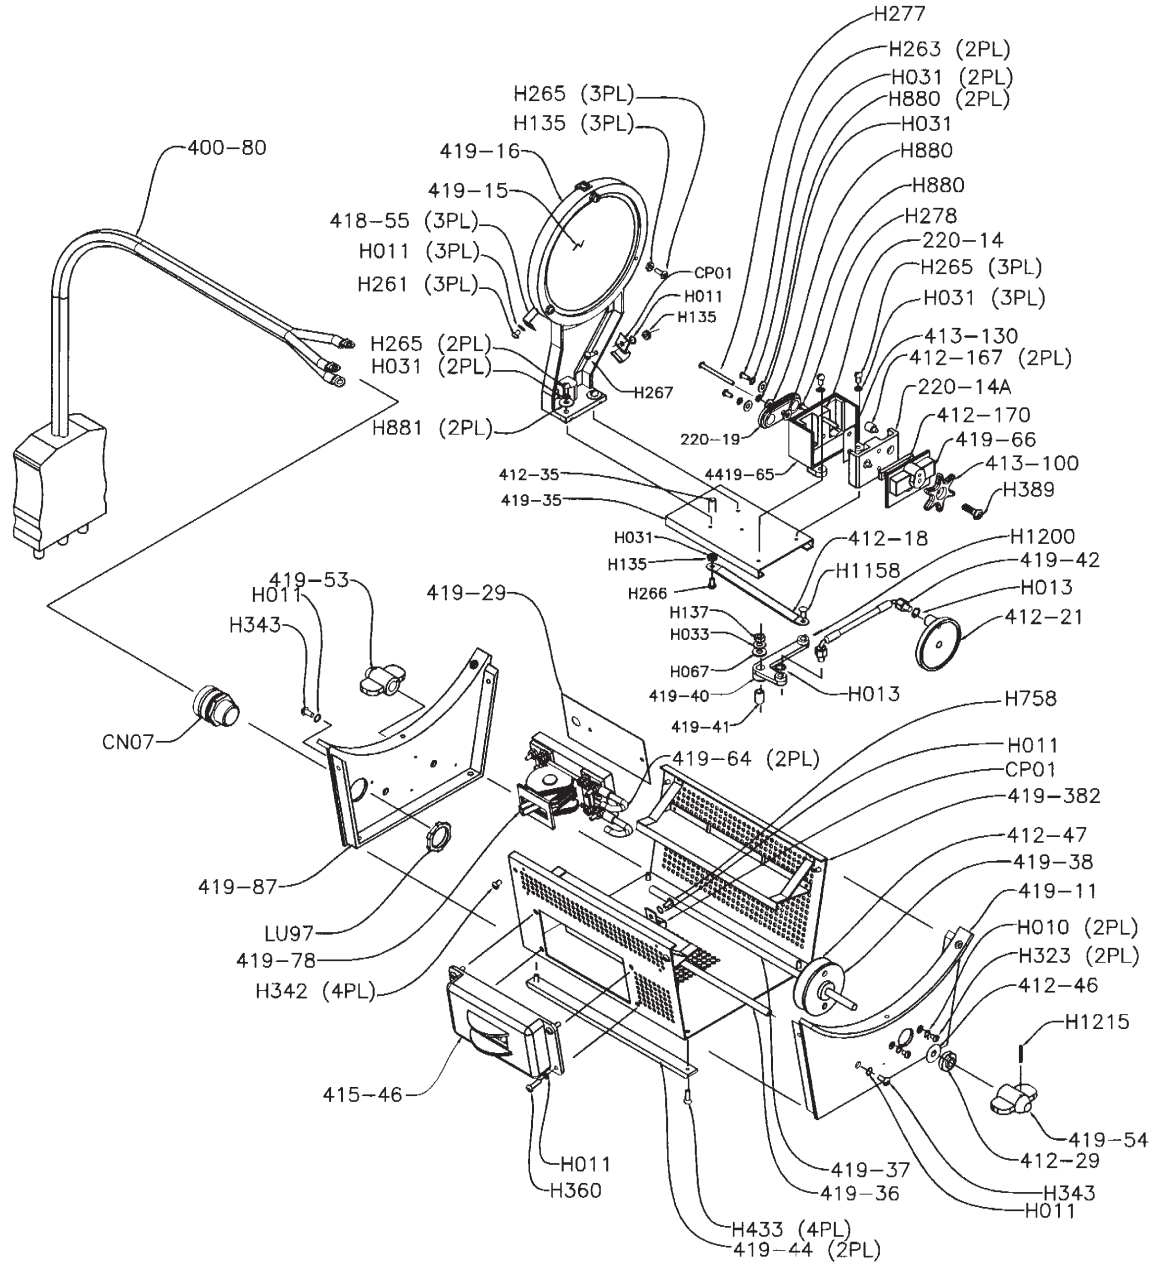

PARTS FOR TYPE 419 BABY SENIOR SOLARSPOT®

419
BABY SENIOR SOLAR SPOT

Mole-Richardson Co.

PARTS FOR TYPE 4191 BABY SENIOR SOLARSPOT®

70

Mole-Richardson Co.

PARTS FOR TYPE 4191 BABY SENIOR SOLARSPOT®

Mole-Richardson Co.

PARTS FOR TYPE 4191 BABY SENIOR SOLARSPOT®

TROUGH ASSY.

Mole-Richardson Co.

PARTS FOR TYPE 4191 BABY SENIOR SOLARSPOT®

419 - 6 ASSY.

413 - 53 ASSY.

419 - 78 ASSY.

419 - 7 ASSY.

400 - 80 ASSY.

Mole-Richardson Co.