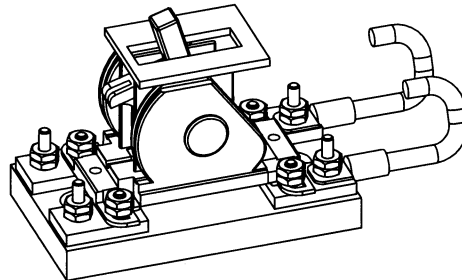

PARTS FOR TYPE 419 BABY SENIOR SOLARSPOT®

419
BABY SENIOR SOLAR SPOT

Mole-Richardson Co.

PARTS FOR TYPE 4191 BABY SENIOR SOLARSPOT®

70

Mole-Richardson Co.

PARTS FOR TYPE 4191 BABY SENIOR SOLARSPOT®

Mole-Richardson Co.

PARTS FOR TYPE 4191 BABY SENIOR SOLARSPOT®

TROUGH ASSY.

Mole-Richardson Co.

PARTS FOR TYPE 4191 BABY SENIOR SOLARSPOT®

419 - 6 ASSY.

413 - 53 ASSY.

419 - 78 ASSY.

419 - 7 ASSY.