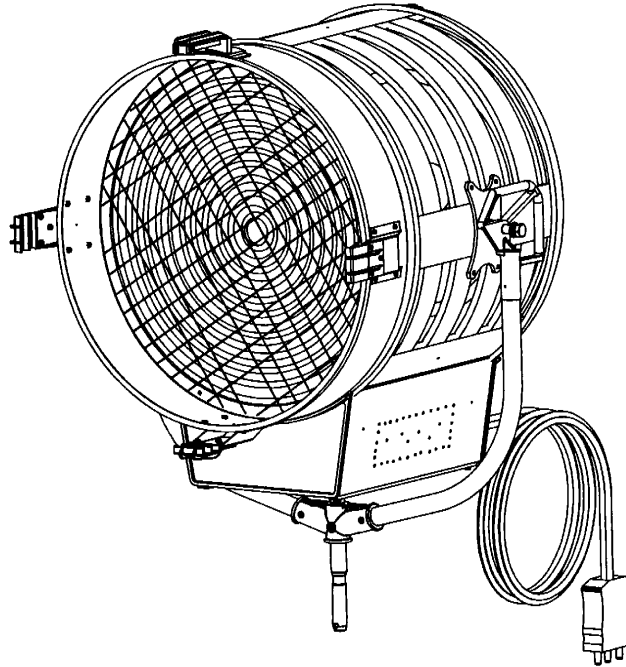

PARTS FOR TYPE 4251 20,000/24,000 WATT MOLEQUARTZ SOLARSPOT®

LAMP ASSEMBLY

FRONT VIEW

REAR VIEW

Mole-Richardson Co.

PARTS FOR TYPE 4251 20,000/24,000 WATT MOLEQUARTZ SOLARSPOT®

LAMP ASSEMBLY EXPLODED

76

Mole-Richardson Co.

PARTS FOR TYPE 4251 20,000/24,000 WATT MOLEQUARTZ SOLARSPOT®

REAR DOOR FOCUSING ASSEMBLY

Mole-Richardson Co.