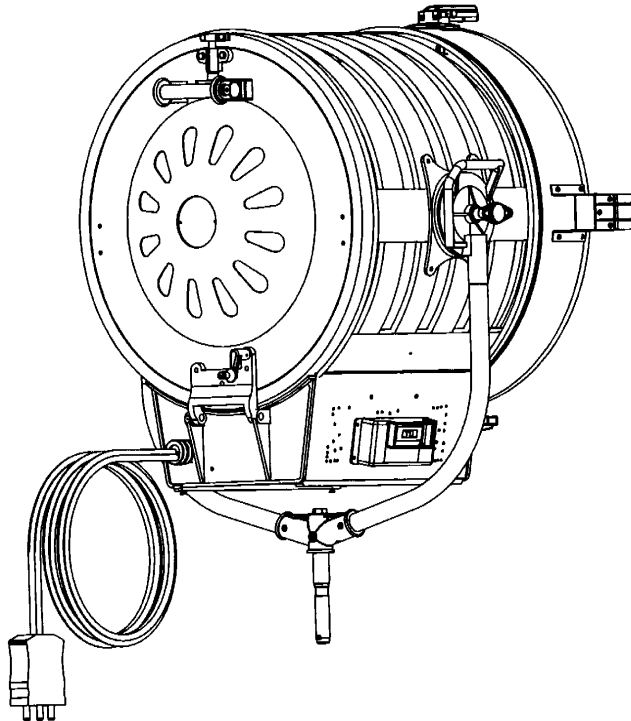

PARTS FOR TYPE 4251 20,000/24,000 WATT MOLEQUARTZ SOLARSPOT®

LAMP ASSEMBLY

FRONT VIEW

REAR VIEW

Mole-Richardson Co.

PARTS FOR TYPE 4251 20,000/24,000 WATT MOLEQUARTZ SOLARSPOT®

LAMP ASSEMBLY EXPLODED

76

Mole-Richardson Co.

PARTS FOR TYPE 4251 20,000/24,000 WATT MOLEQUARTZ SOLARSPOT®

REAR DOOR FOCUSING ASSEMBLY

Mole-Richardson Co.