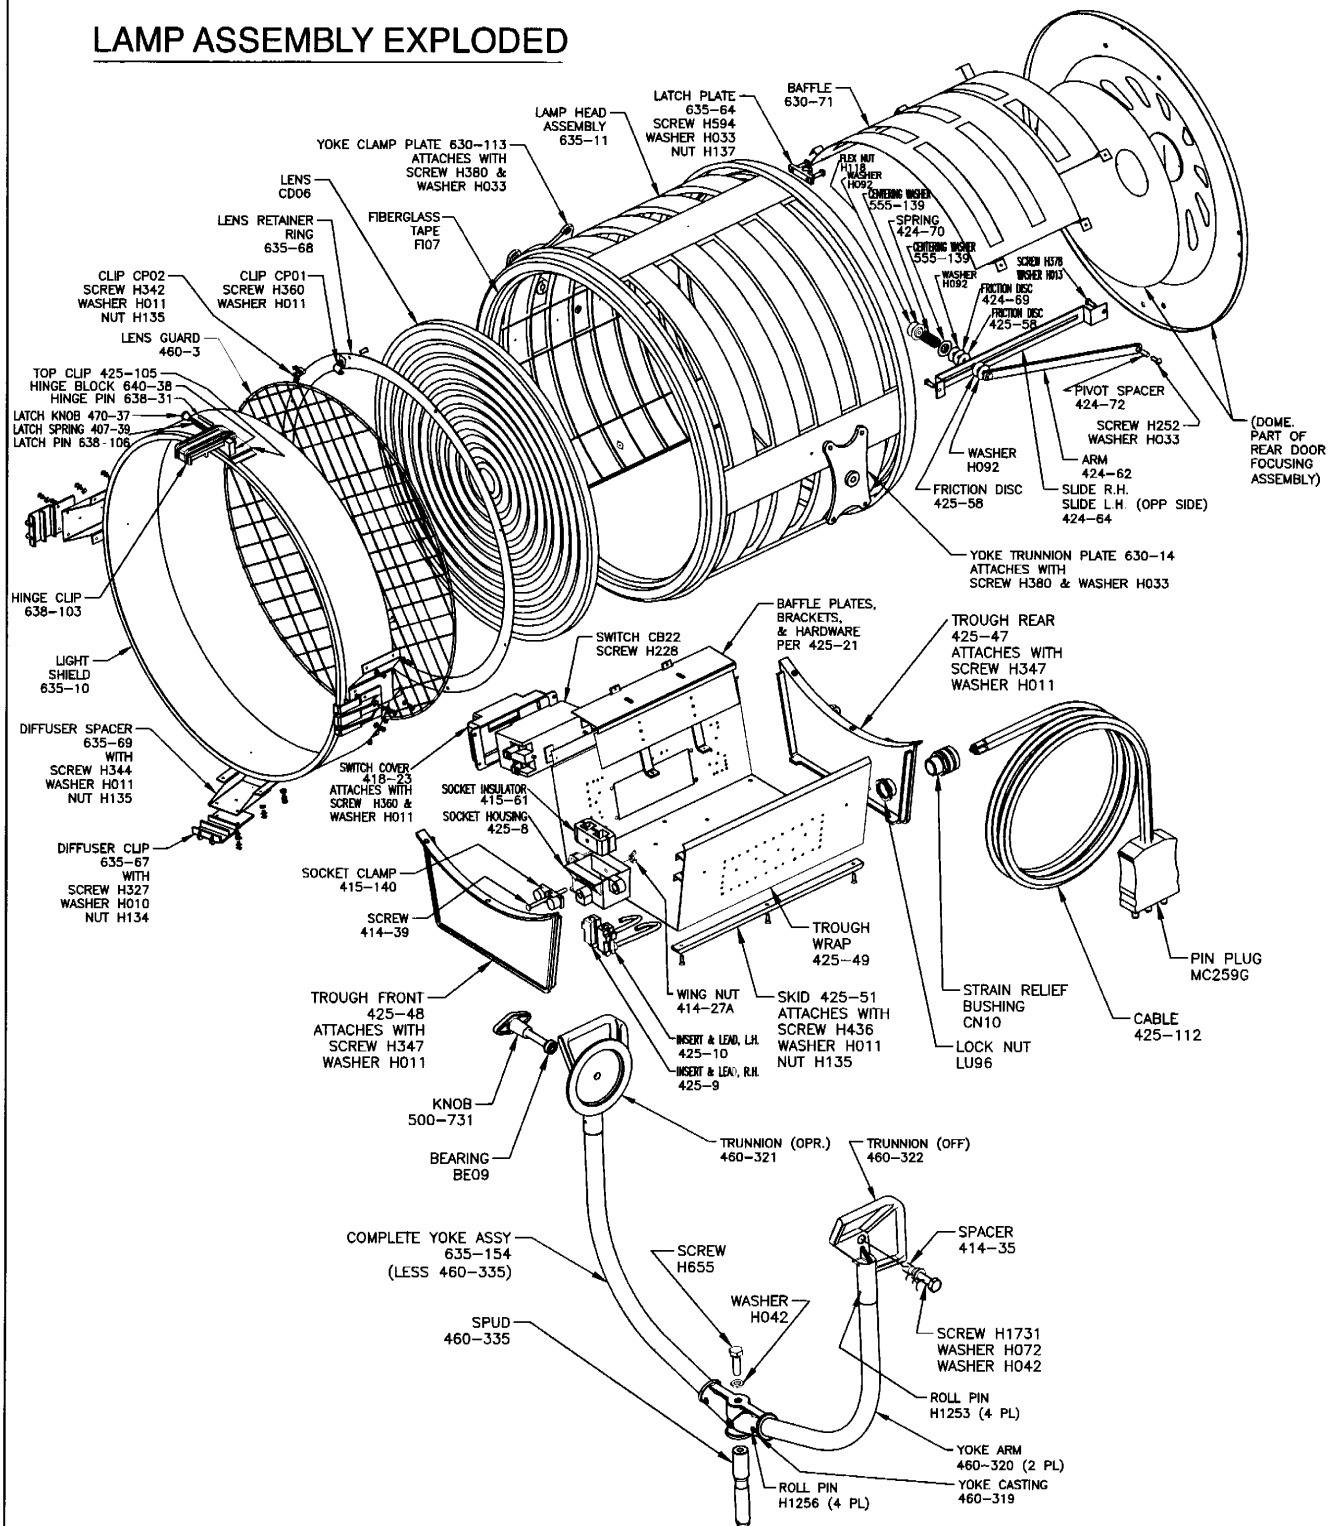

PARTS FOR TYPE 4251 20,000/24,000 WATT MOLEQUARTZ SOLARSPOT®

LAMP ASSEMBLY

FRONT VIEW

REAR VIEW

Mole-Richardson Co.

PARTS FOR TYPE 4251 20,000/24,000 WATT MOLEQUARTZ SOLARSPOT®

LAMP ASSEMBLY EXPLODED

76

Mole-Richardson Co.

PARTS FOR TYPE 4251 20,000/24,000 WATT MOLEQUARTZ SOLARSPOT®

REAR DOOR FOCUSING ASSEMBLY

Mole-Richardson Co.