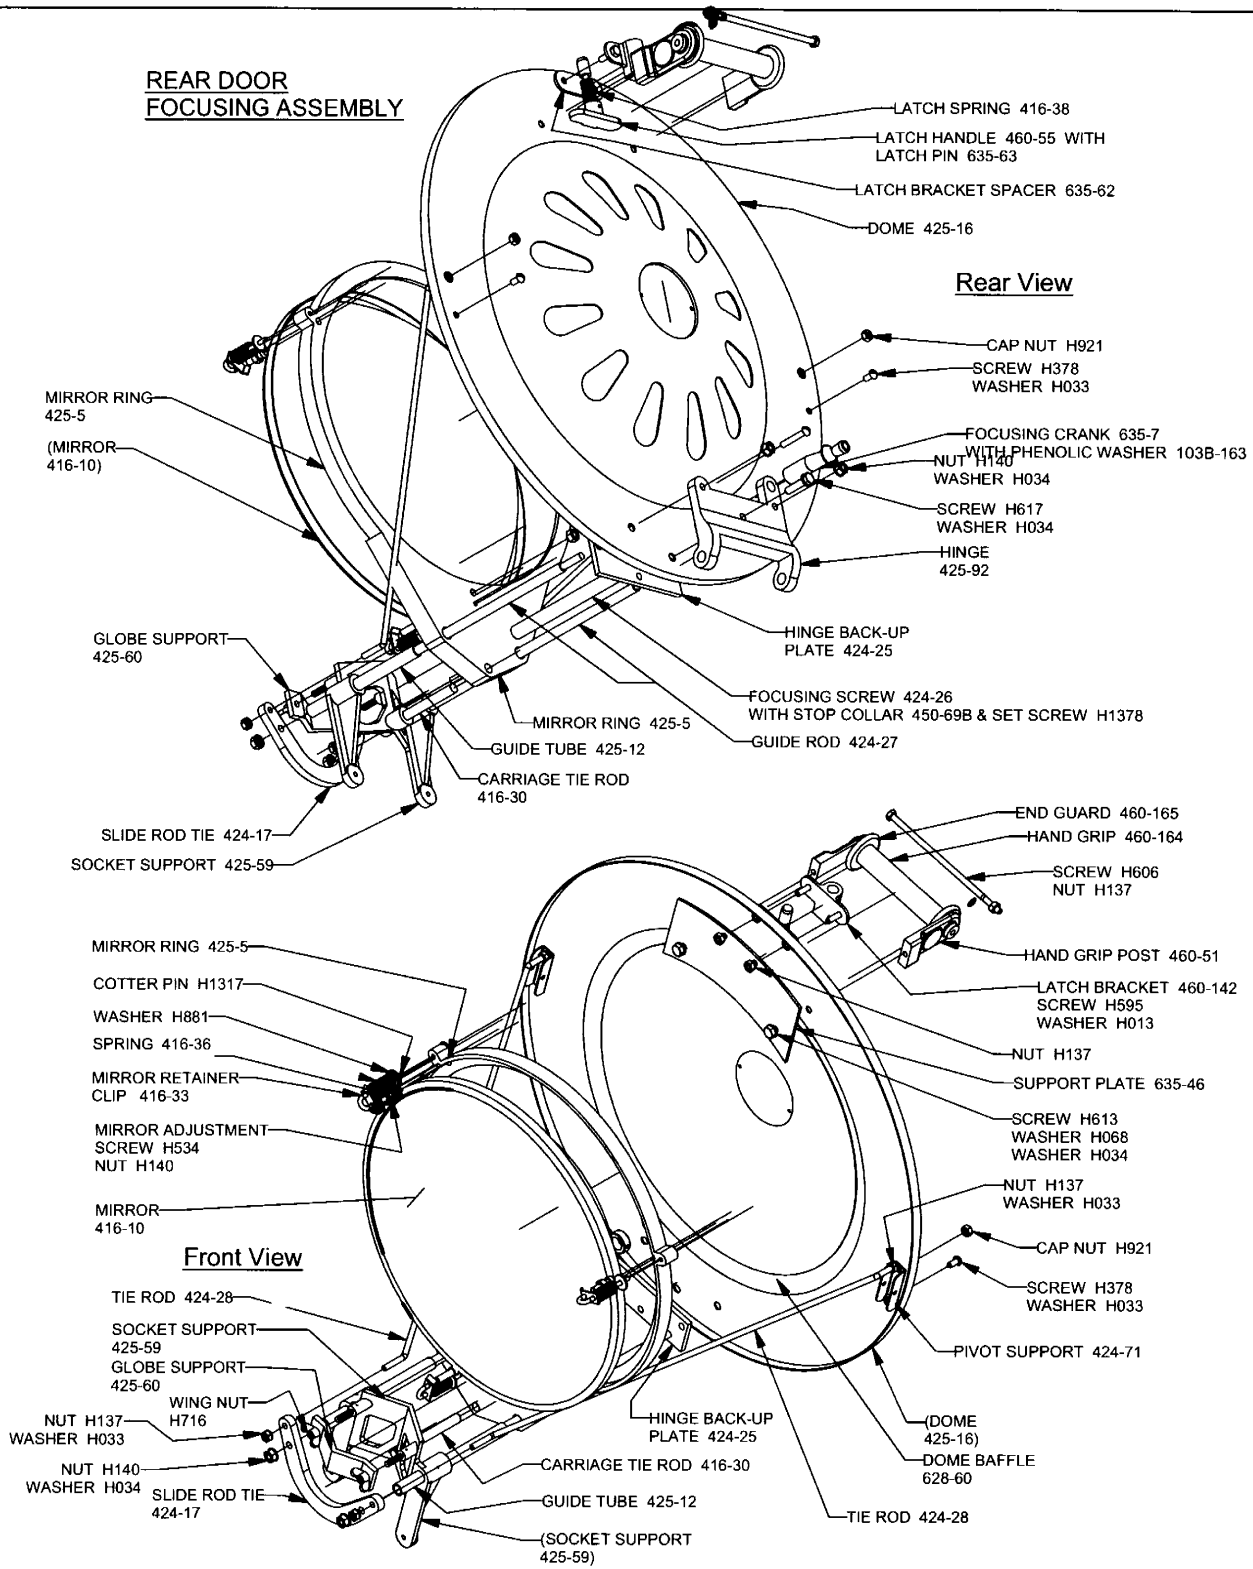

PARTS FOR TYPE 4251 20,000/24,000 WATT MOLEQUARTZ SOLARSPOT®

LAMP ASSEMBLY

FRONT VIEW

REAR VIEW

Mole-Richardson Co.

PARTS FOR TYPE 4251 20,000/24,000 WATT MOLEQUARTZ SOLARSPOT®

LAMP ASSEMBLY EXPLODED

76

Mole-Richardson Co.

PARTS FOR TYPE 4251 20,000/24,000 WATT MOLEQUARTZ SOLARSPOT®

REAR DOOR FOCUSING ASSEMBLY

Mole-Richardson Co.