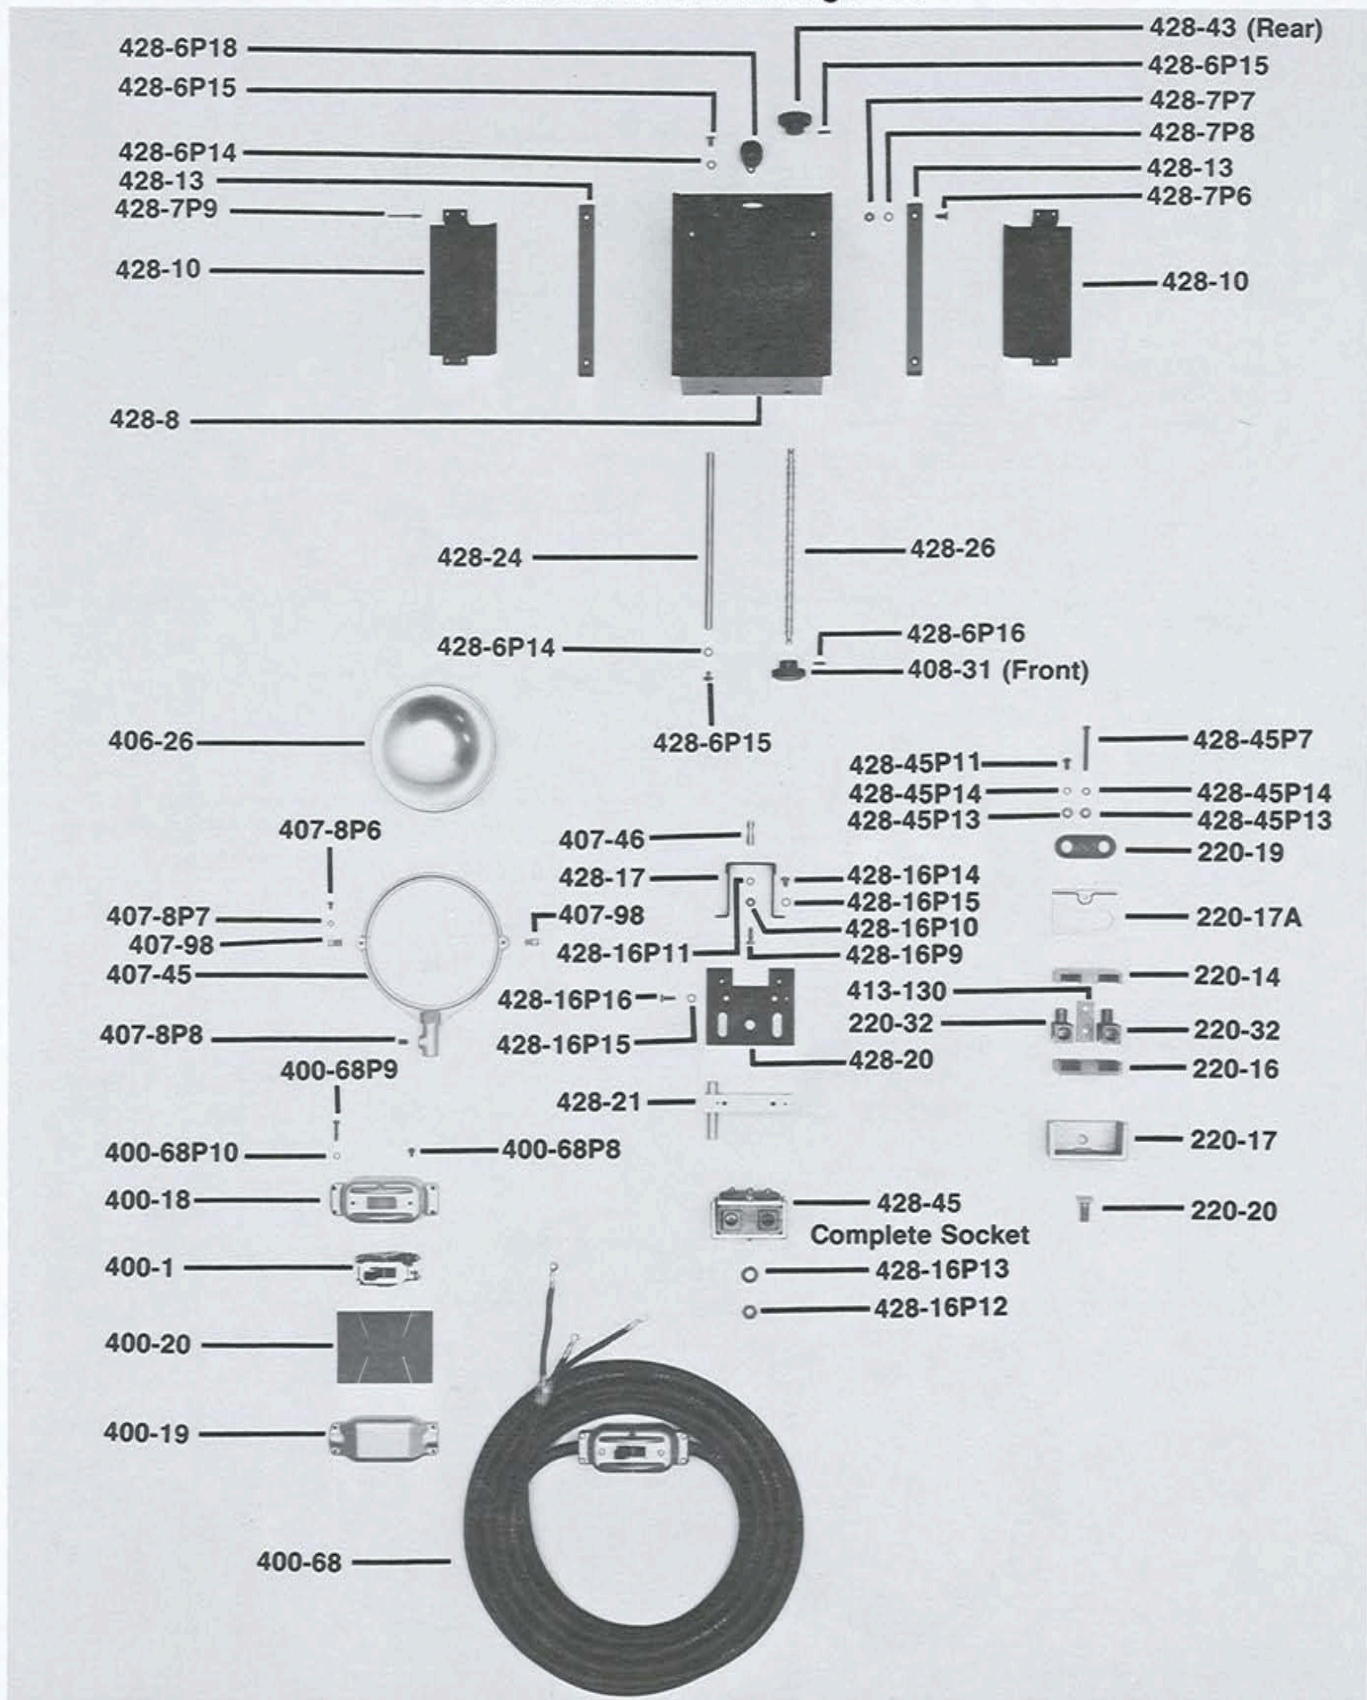

PARTS FOR TYPE 4281 2,000 WATT MOLEQUARTZ® 8" JUNIOR SOLARSPOT®

4281A941

Used Ser. Nos. 1 through 200

107

NOT SHOWN: 529-28 LENS GUARD AND 529-32 KIT

Mole-Richardson Co.

Tel. (323) 851-0111 Fax. (323) 851-5593 E-mail: info@mole.com Internet: http://www.mole.com 937 N. Sycamore Ave., Hollywood, California 90038-2384 U.S.A.

©Mole-Richardson Co., Hollywood, California U.S.A.

PARTS FOR TYPE 4281 2,000 WATT MOLEQUARTZ® 8" JUNIOR SOLARSPOT®

4281B941

Used Ser. Nos. 201 and Up.

108

NOT SHOWN: 529-28 LENS GUARD AND 529-32 KIT

Mole-Richardson Co.

PARTS FOR TYPE 4281 2,000 WATT MOLEQUARTZ® 8" JUNIOR SOLARSPOT®

4281C941

Used Ser. Nos. 1 through 150

109

Mole-Richardson Co.

PARTS FOR TYPE 4281 2,000 WATT MOLEQUARTZ® 8" JUNIOR SOLARSPOT®

4281D941

Used Ser. Nos. 151 and Up.