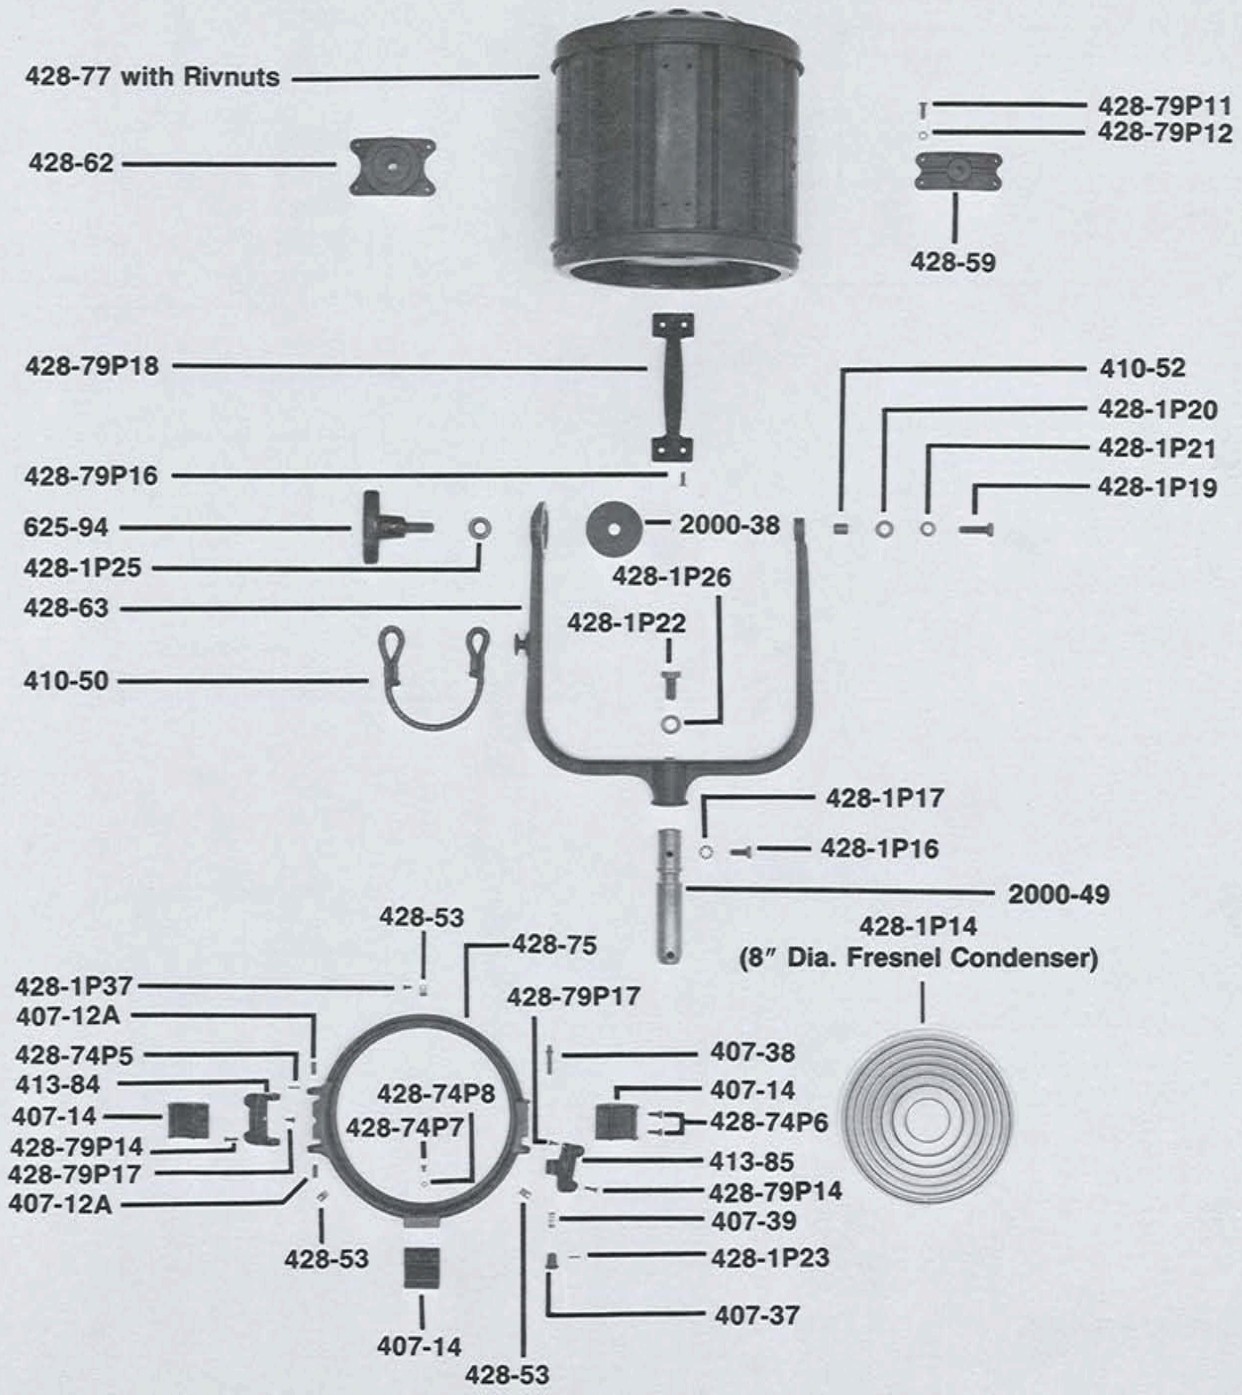

PARTS FOR TYPE 4281 2,000 WATT MOLEQUARTZ® 8" JUNIOR SOLARSPOT®

4281A941

Used Ser. Nos. 1 through 200

107

NOT SHOWN: 529-28 LENS GUARD AND 529-32 KIT

Mole-Richardson Co.

Tel. (323) 851-0111 Fax. (323) 851-5593 E-mail: info@mole.com Internet: http://www.mole.com 937 N. Sycamore Ave., Hollywood, California 90038-2384 U.S.A.

©Mole-Richardson Co., Hollywood, California U.S.A.

PARTS FOR TYPE 4281 2,000 WATT MOLEQUARTZ® 8" JUNIOR SOLARSPOT®

4281B941

Used Ser. Nos. 201 and Up.

108

NOT SHOWN: 529-28 LENS GUARD AND 529-32 KIT

Mole-Richardson Co.

PARTS FOR TYPE 4281 2,000 WATT MOLEQUARTZ® 8" JUNIOR SOLARSPOT®

4281C941

Used Ser. Nos. 1 through 150

109

Mole-Richardson Co.

PARTS FOR TYPE 4281 2,000 WATT MOLEQUARTZ® 8" JUNIOR SOLARSPOT®

4281D941

Used Ser. Nos. 151 and Up.