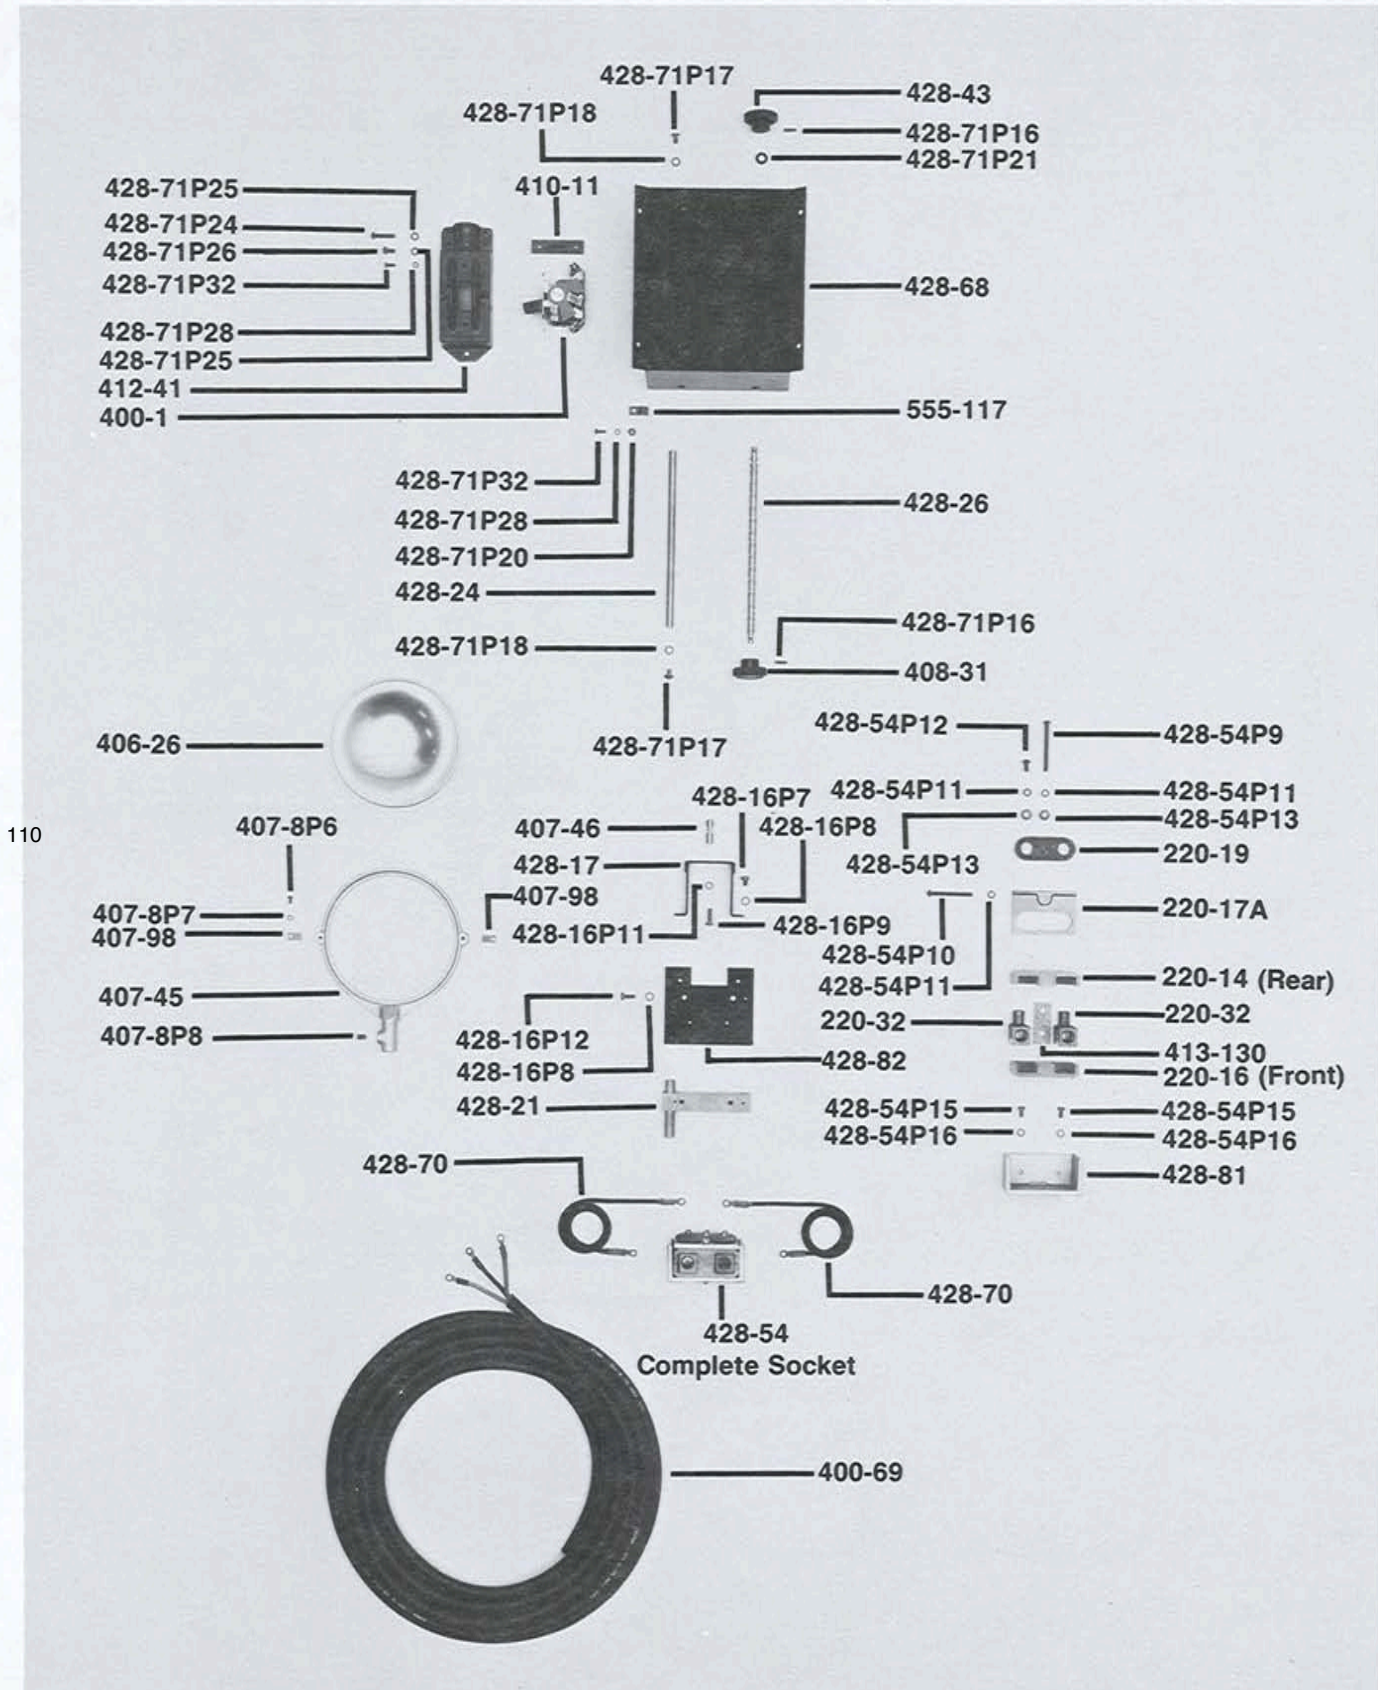

PARTS FOR TYPE 4281 2,000 WATT MOLEQUARTZ® 8" JUNIOR SOLARSPOT®

4281A941

Used Ser. Nos. 1 through 200

107

NOT SHOWN: 529-28 LENS GUARD AND 529-32 KIT

Mole-Richardson Co.

Tel. (323) 851-0111 Fax. (323) 851-5593 E-mail: info@mole.com Internet: http://www.mole.com 937 N. Sycamore Ave., Hollywood, California 90038-2384 U.S.A.

©Mole-Richardson Co., Hollywood, California U.S.A.

PARTS FOR TYPE 4281 2,000 WATT MOLEQUARTZ® 8" JUNIOR SOLARSPOT®

4281B941

Used Ser. Nos. 201 and Up.

108

NOT SHOWN: 529-28 LENS GUARD AND 529-32 KIT

Mole-Richardson Co.

PARTS FOR TYPE 4281 2,000 WATT MOLEQUARTZ® 8" JUNIOR SOLARSPOT®

4281C941

Used Ser. Nos. 1 through 150

109

Mole-Richardson Co.

PARTS FOR TYPE 4281 2,000 WATT MOLEQUARTZ® 8" JUNIOR SOLARSPOT®

4281D941

Used Ser. Nos. 151 and Up.