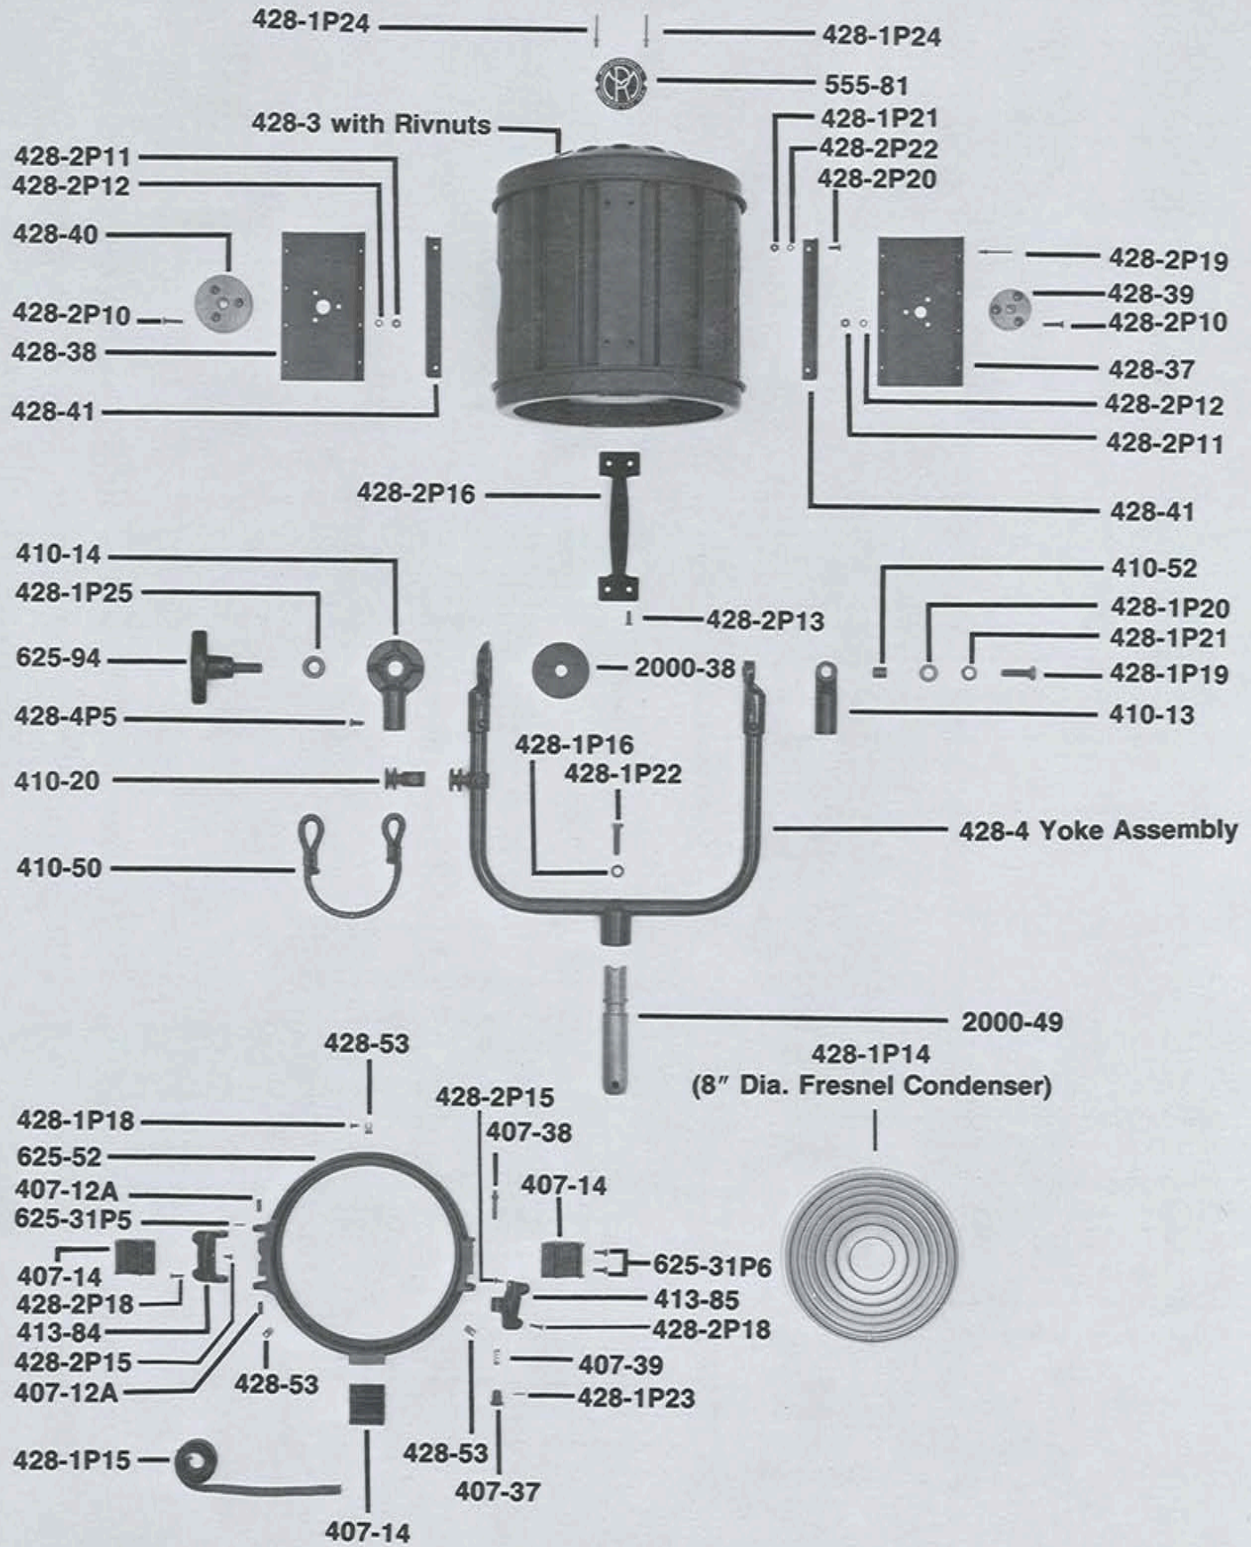

PARTS FOR TYPE 4281 2,000 WATT MOLEQUARTZ® 8" JUNIOR SOLARSPOT®

4281A941

Used Ser. Nos. 1 through 200

107

NOT SHOWN: 529-28 LENS GUARD AND 529-32 KIT

Mole-Richardson Co.

Tel. (323) 851-0111 Fax. (323) 851-5593 E-mail: info@mole.com Internet: http://www.mole.com 937 N. Sycamore Ave., Hollywood, California 90038-2384 U.S.A.

©Mole-Richardson Co., Hollywood, California U.S.A.

PARTS FOR TYPE 4281 2,000 WATT MOLEQUARTZ® 8" JUNIOR SOLARSPOT®

4281B941

Used Ser. Nos. 201 and Up.

108

NOT SHOWN: 529-28 LENS GUARD AND 529-32 KIT

Mole-Richardson Co.

PARTS FOR TYPE 4281 2,000 WATT MOLEQUARTZ® 8" JUNIOR SOLARSPOT®

4281C941

Used Ser. Nos. 1 through 150

109

Mole-Richardson Co.

PARTS FOR TYPE 4281 2,000 WATT MOLEQUARTZ® 8" JUNIOR SOLARSPOT®

4281D941

Used Ser. Nos. 151 and Up.