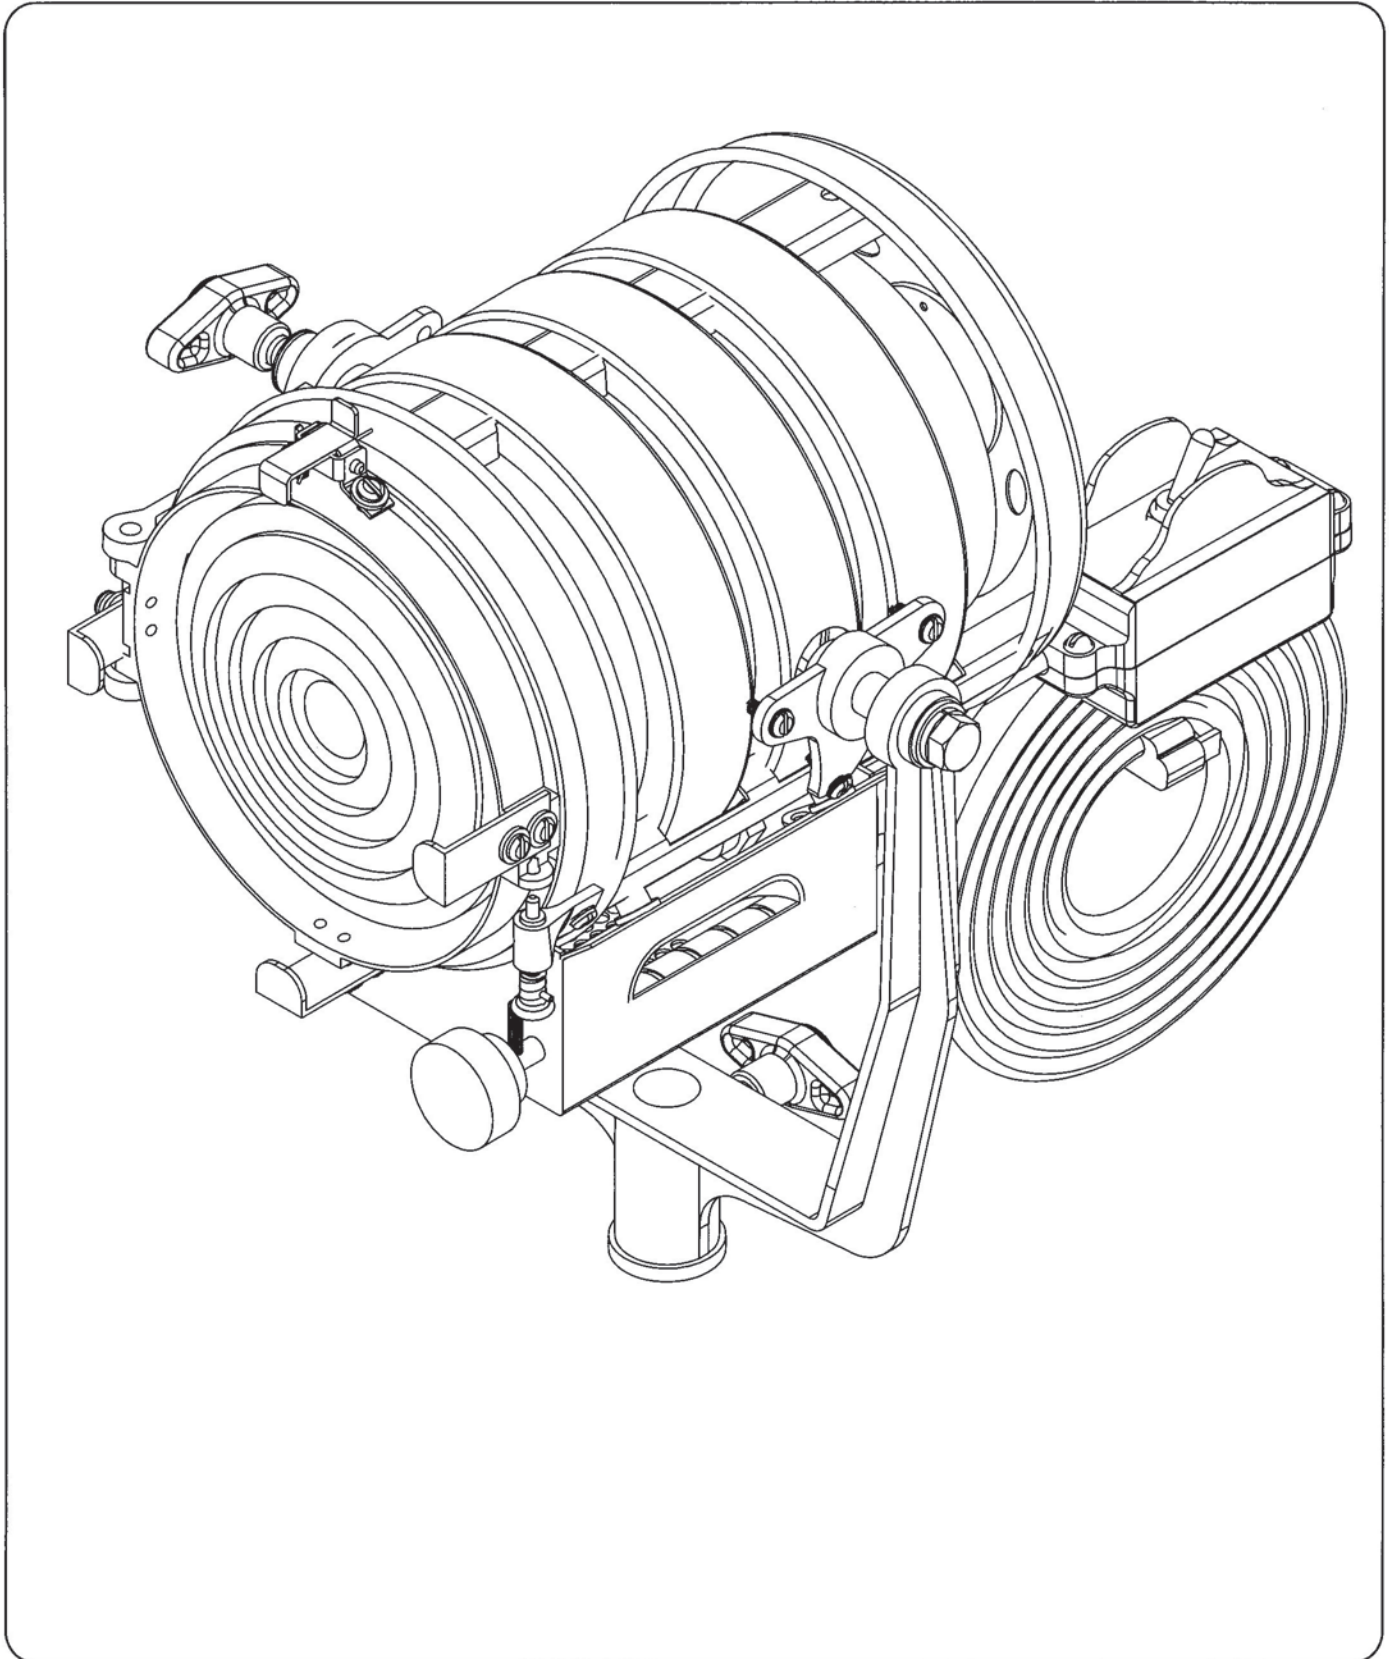

PARTS FOR TYPE 4821 TWEENIE SOLARSPOT®

Mole-Richardson Co.

PARTS FOR TYPE 4821 TWEENIE SOLARSPOT®

Mole-Richardson Co.

PARTS FOR TYPE 4821 TWEENIE SOLARSPOT®

Mole-Richardson Co.

PARTS FOR TYPE 4821 TWEENIE SOLARSPOT®

82

Mole-Richardson Co.

PARTS FOR TYPE 4821 TWEENIE SOLARSPOT®

83

*Complete switch & cable assembly

Mole-Richardson Co.