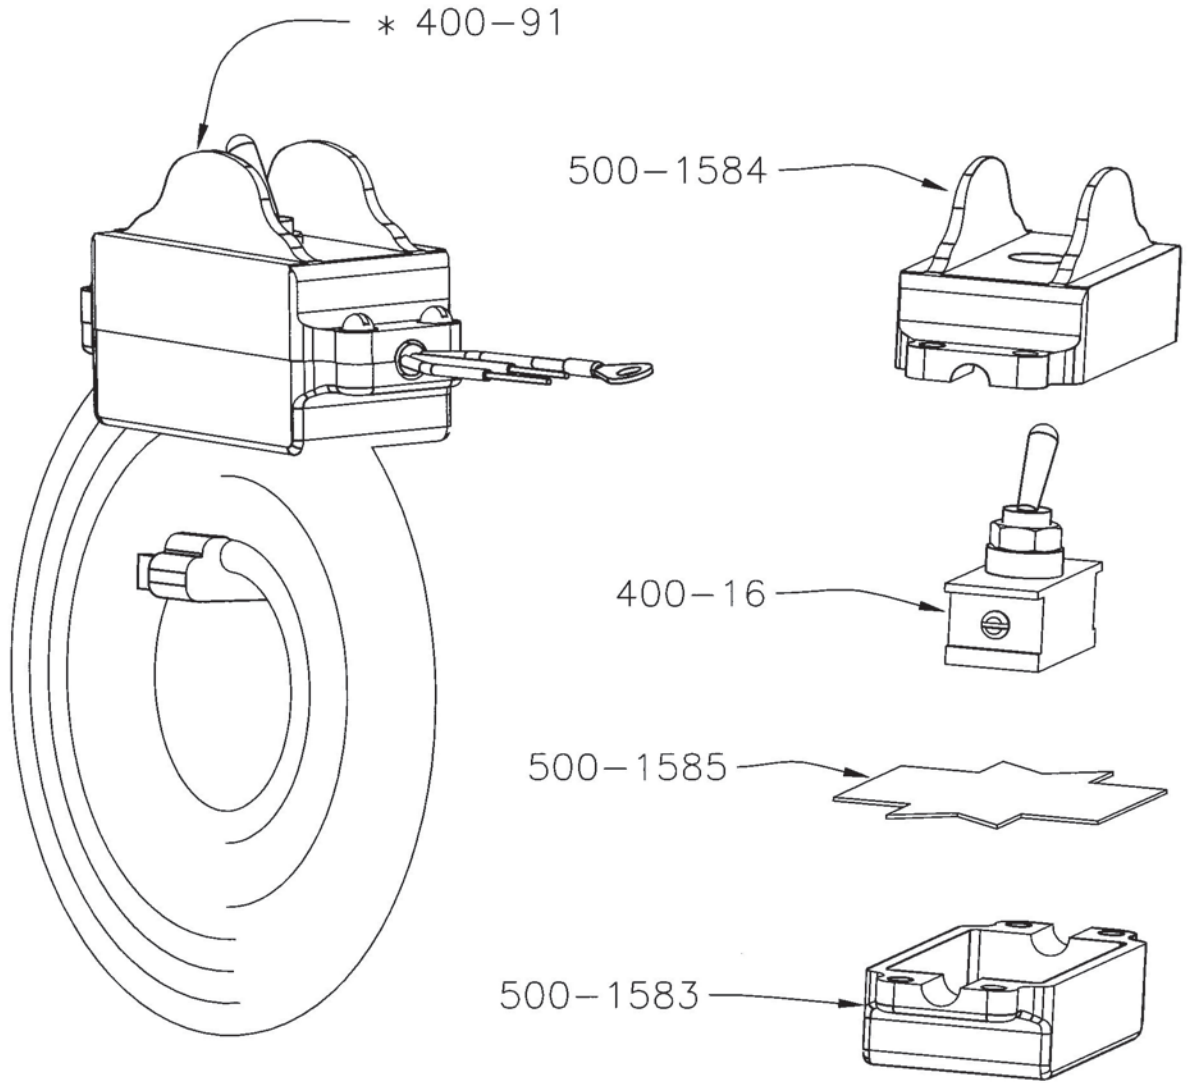

PARTS FOR TYPE 4821 TWEENIE SOLARSPOT®

83

*Complete switch & cable assembly

Mole-Richardson Co.