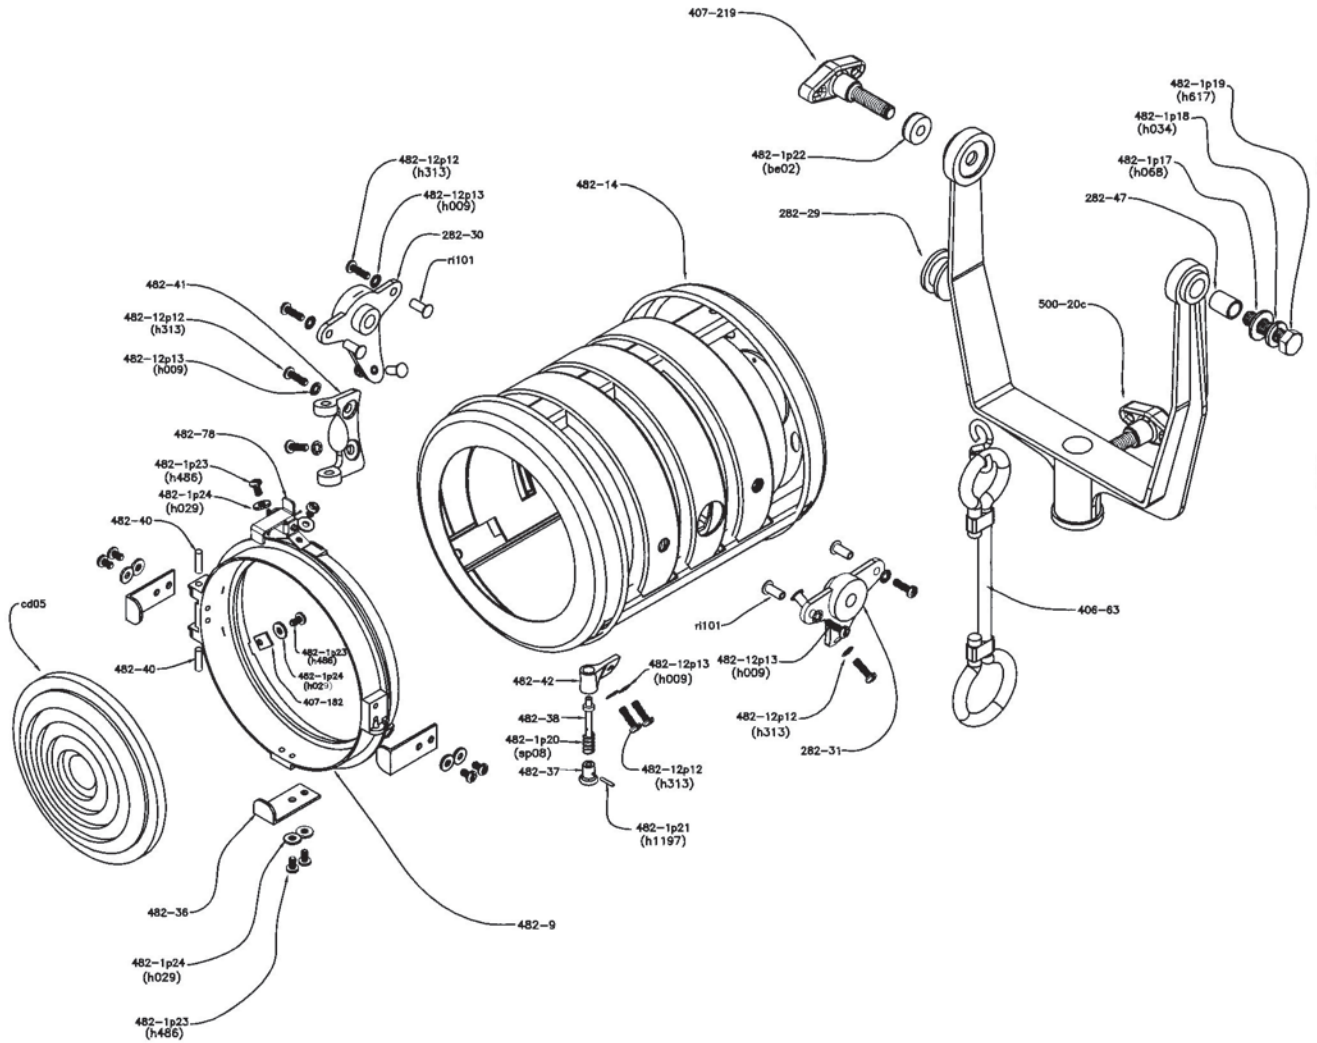

PARTS FOR TYPE 4821 TWEENIE SOLARSPOT®

79

Mole-Richardson Co.

Tel. (323) 851-0111 Fax. (323) 851-5593 E-mail: info@mole.com Web: www.mole.com 937 N. Sycamore Ave., Hollywood, California 90038-2384 U.S.A.
©Mole-Richardson Co., Hollywood, California U.S.A.

PARTS FOR TYPE 4821 TWEENIE SOLARSPOT®

Mole-Richardson Co.

PARTS FOR TYPE 4821 TWEENIE SOLARSPOT®

Mole-Richardson Co.

PARTS FOR TYPE 4821 TWEENIE SOLARSPOT®

82

Mole-Richardson Co.

PARTS FOR TYPE 4821 TWEENIE SOLARSPOT®

83

*Complete switch & cable assembly

Mole-Richardson Co.