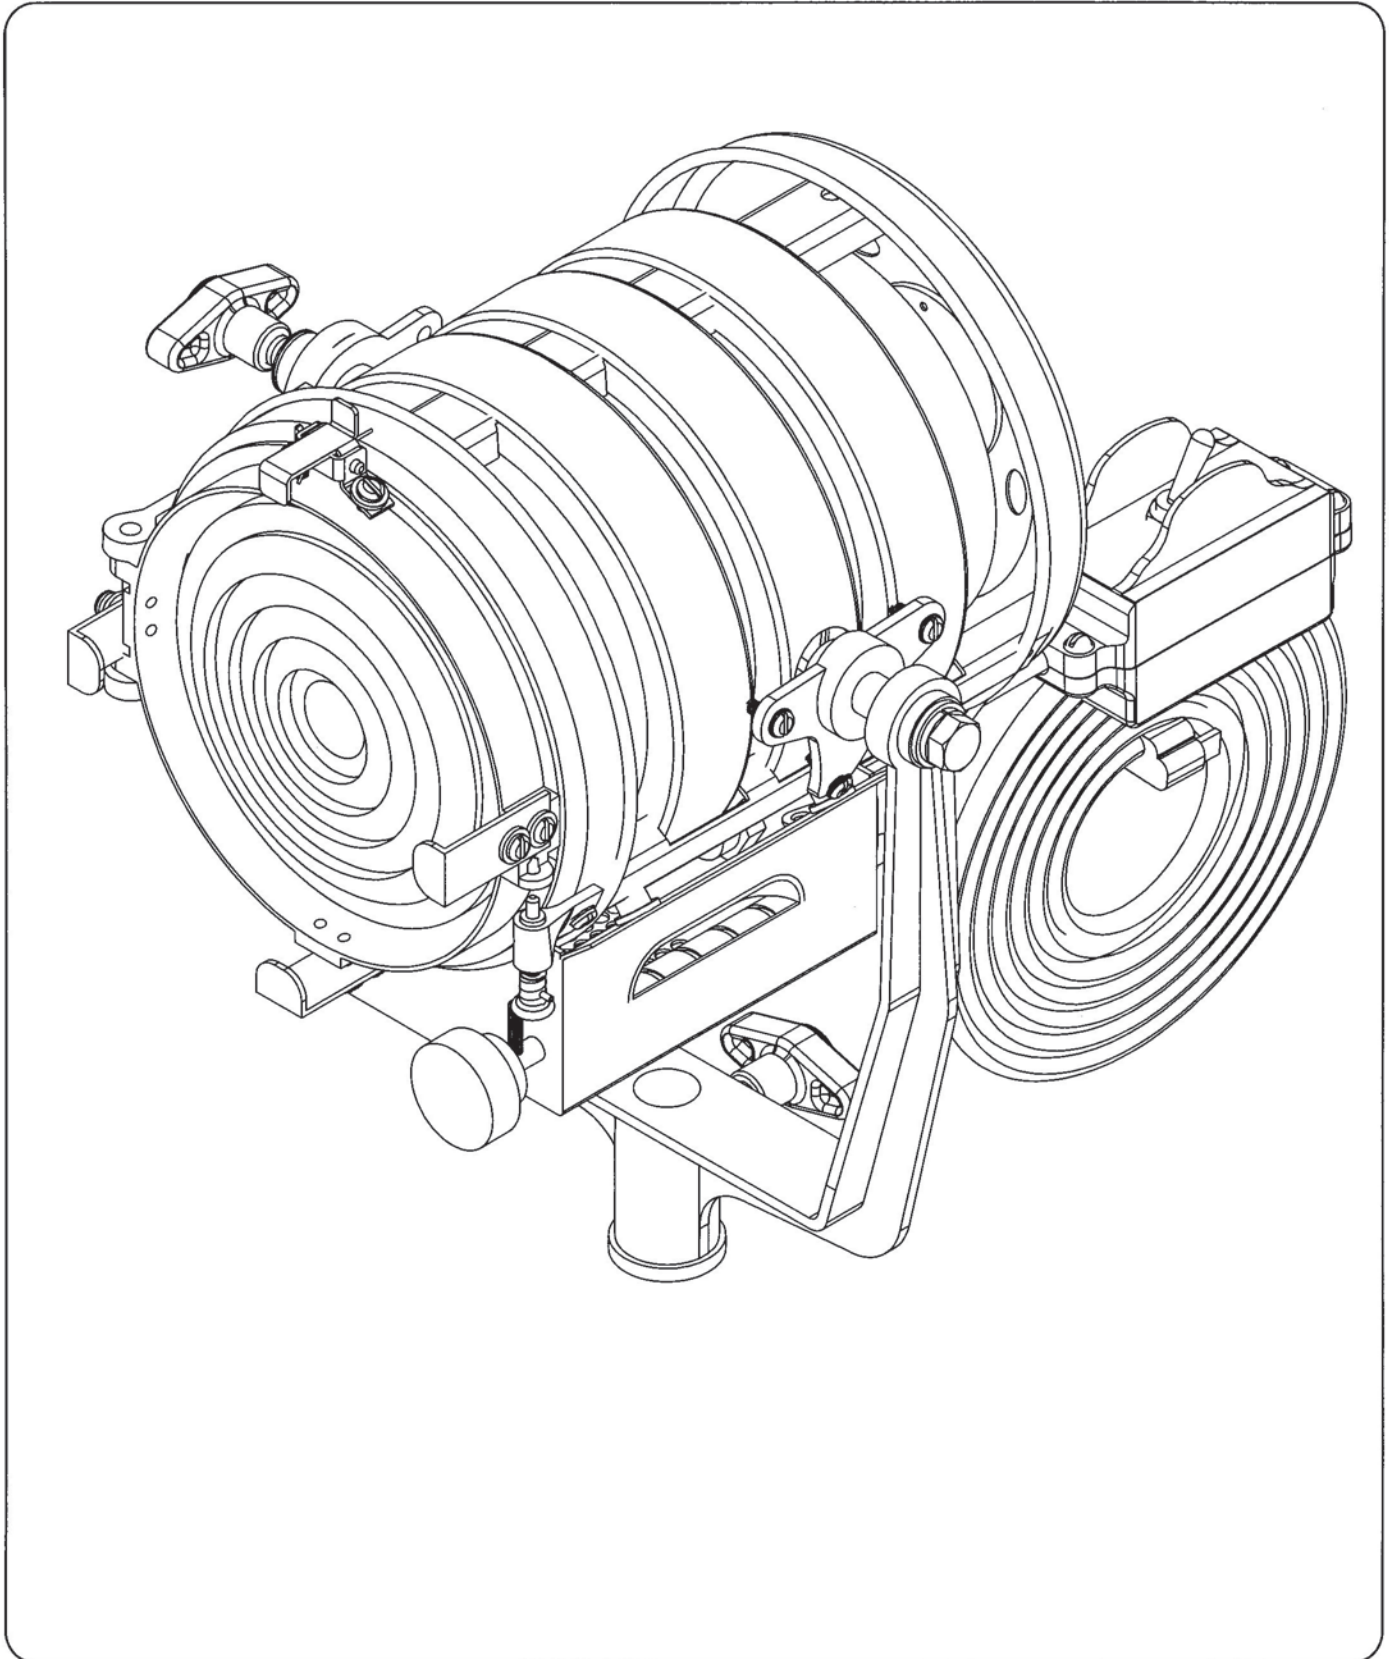

PARTS FOR TYPE 4821 TWEENIE SOLARSPOT®

79

Mole-Richardson Co.

Tel. (323) 851-0111 Fax. (323) 851-5593 E-mail: info@mole.com Web: www.mole.com 937 N. Sycamore Ave., Hollywood, California 90038-2384 U.S.A.
©Mole-Richardson Co., Hollywood, California U.S.A.

PARTS FOR TYPE 4821 TWEENIE SOLARSPOT®

80

Mole-Richardson Co.

PARTS FOR TYPE 4821 TWEENIE SOLARSPOT®

Mole-Richardson Co.

PARTS FOR TYPE 4821 TWEENIE SOLARSPOT®

82

Mole-Richardson Co.

PARTS FOR TYPE 4821 TWEENIE SOLARSPOT®

83

*Complete switch & cable assembly

Mole-Richardson Co.