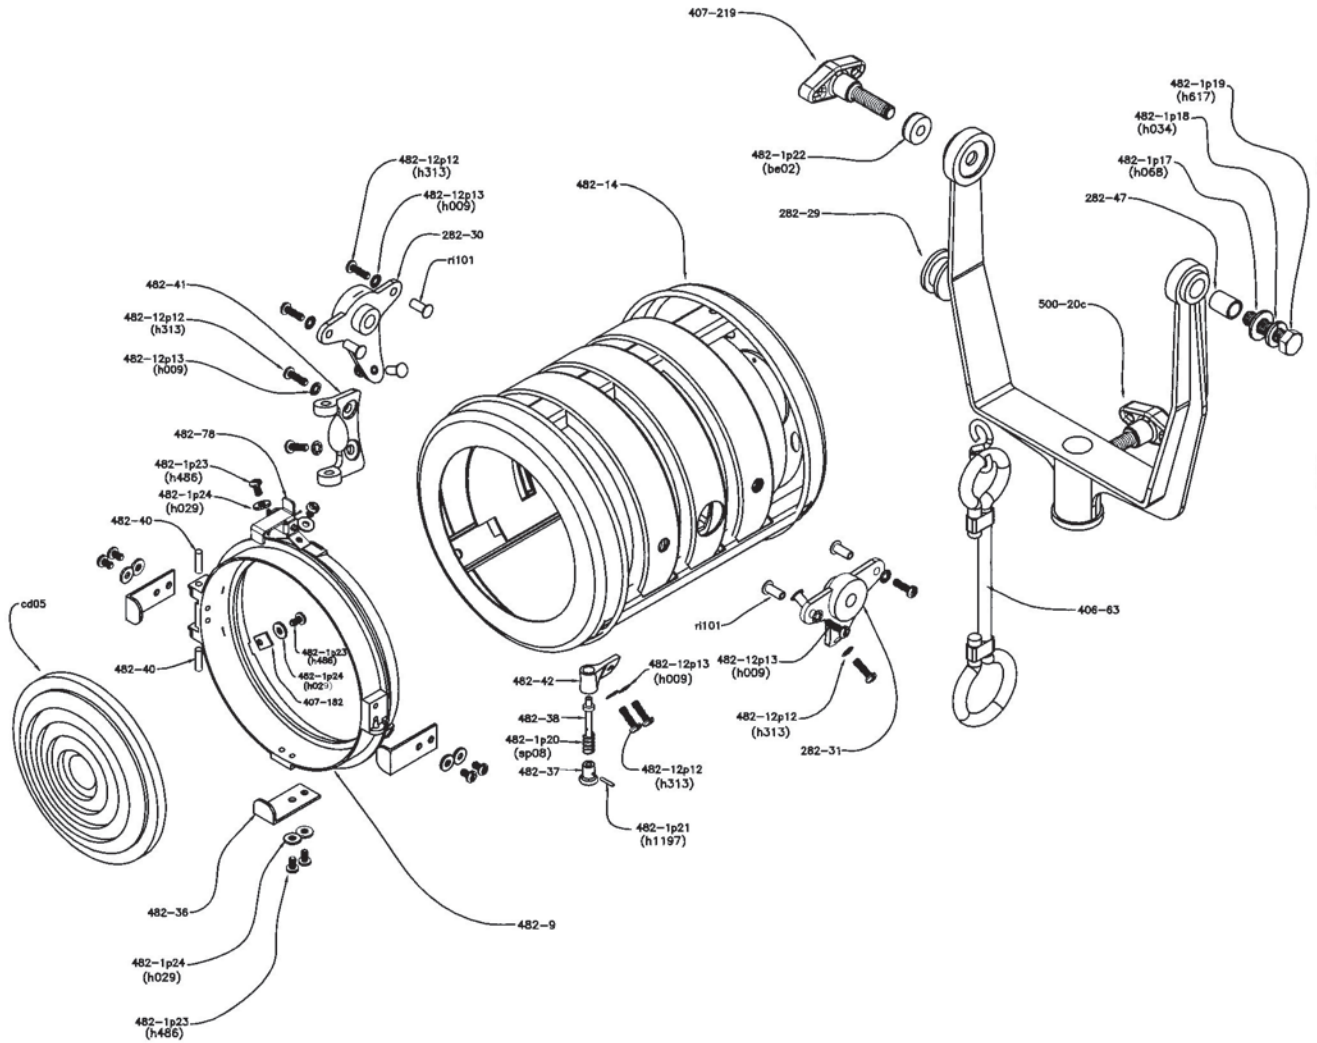

PARTS FOR TYPE 4821 TWEENIE SOLARSPOT®

Mole-Richardson Co.

PARTS FOR TYPE 4821 TWEENIE SOLARSPOT®

Mole-Richardson Co.

PARTS FOR TYPE 4821 TWEENIE SOLARSPOT®

Mole-Richardson Co.

PARTS FOR TYPE 4821 TWEENIE SOLARSPOT®

82

Mole-Richardson Co.

PARTS FOR TYPE 4821 TWEENIE SOLARSPOT®

83

*Complete switch & cable assembly

Mole-Richardson Co.