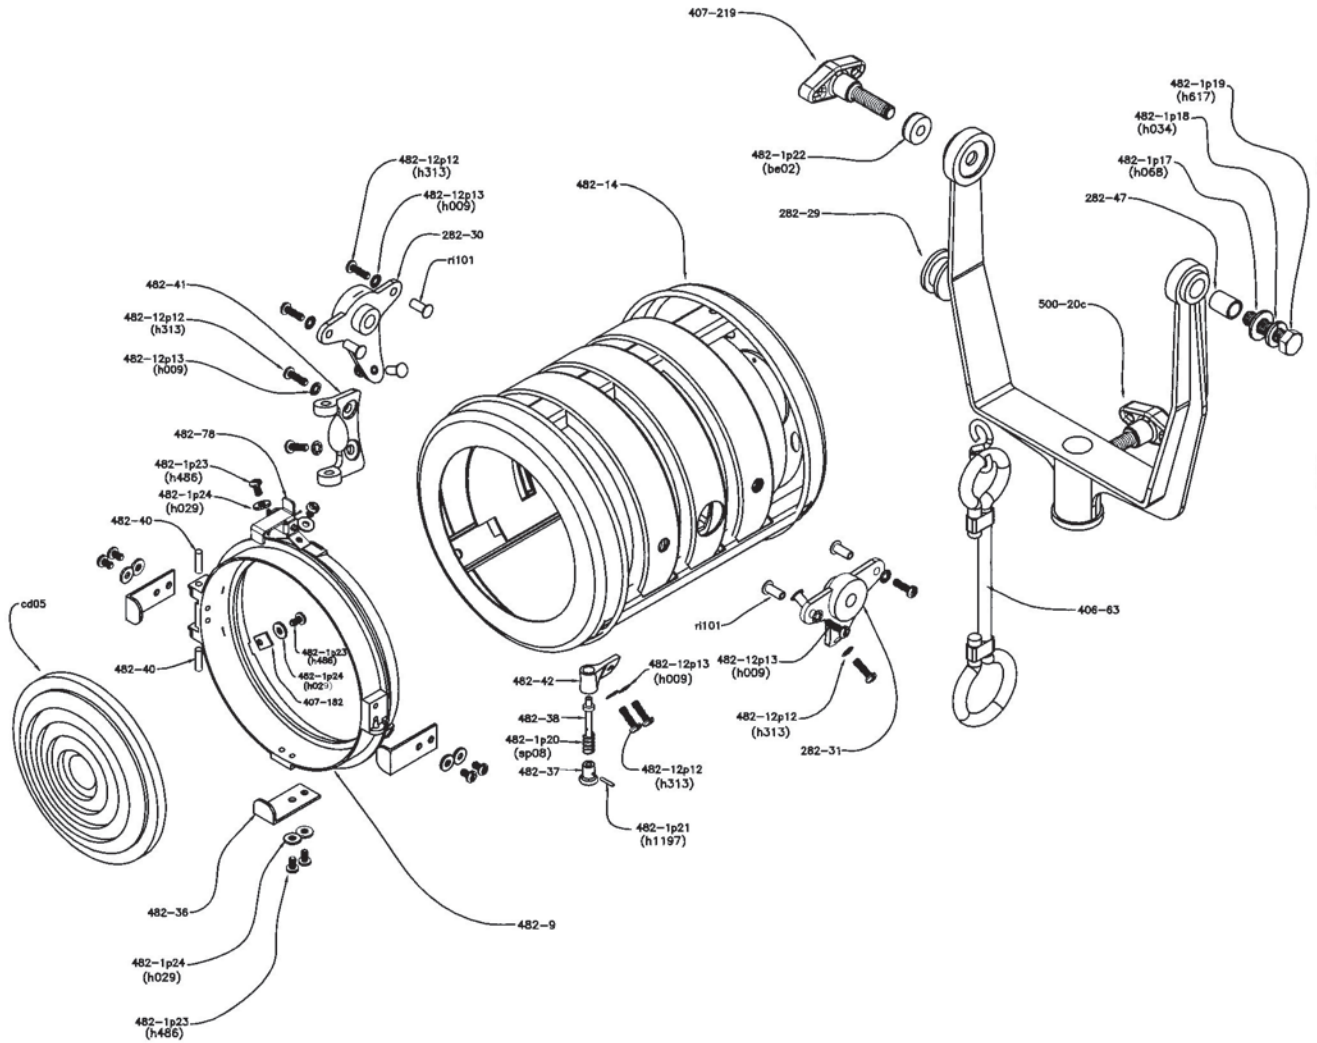

PARTS FOR TYPE 4821 TWEENIE SOLARSPOT®

79

Mole-Richardson Co.

Tel. (323) 851-0111 Fax. (323) 851-5593 E-mail: info@mole.com Web: www.mole.com 937 N. Sycamore Ave., Hollywood, California 90038-2384 U.S.A.
©Mole-Richardson Co., Hollywood, California U.S.A.

PARTS FOR TYPE 4821 TWEENIE SOLARSPOT®

80

Mole-Richardson Co.

PARTS FOR TYPE 4821 TWEENIE SOLARSPOT®

Mole-Richardson Co.

PARTS FOR TYPE 4821 TWEENIE SOLARSPOT®

82

Mole-Richardson Co.

PARTS FOR TYPE 4821 TWEENIE SOLARSPOT®

83

*Complete switch & cable assembly

Mole-Richardson Co.