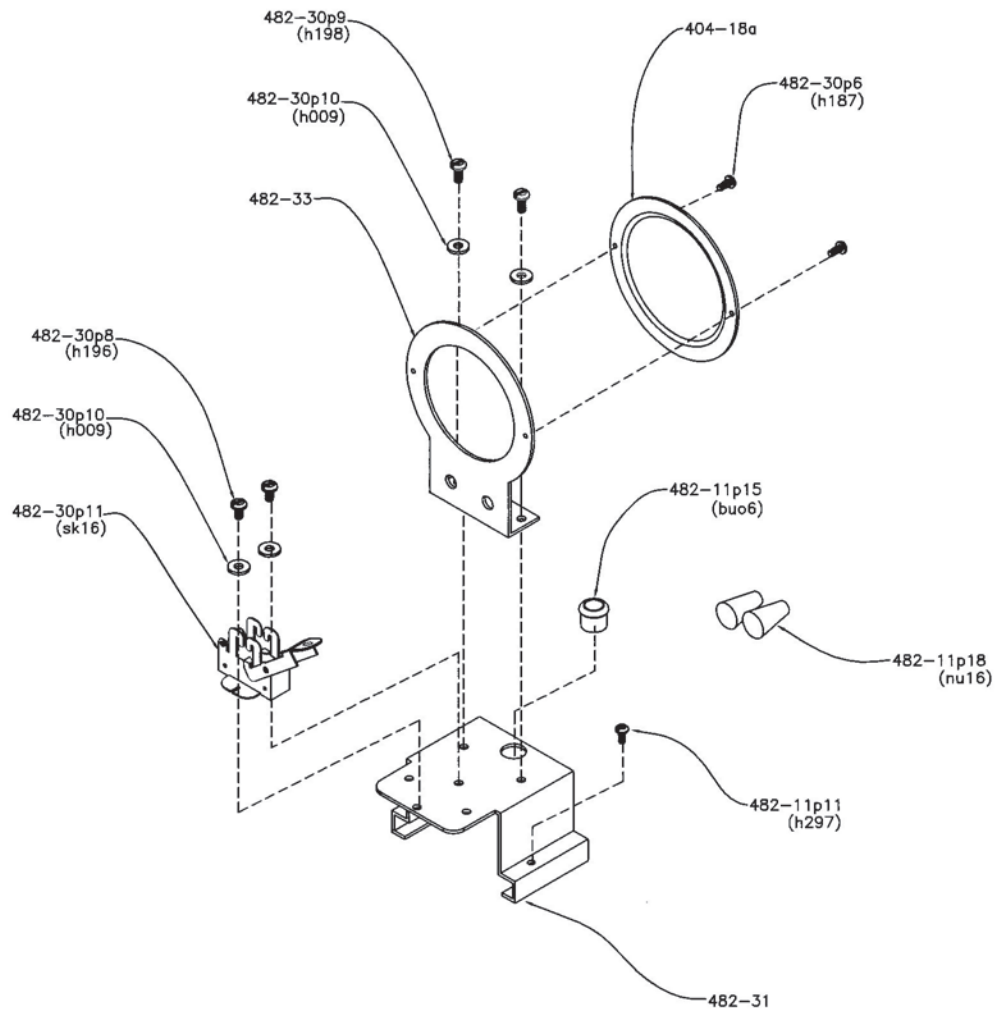

PARTS FOR TYPE 4821 TWEENIE SOLARSPOT®

79

Mole-Richardson Co.

Tel. (323) 851-0111 Fax. (323) 851-5593 E-mail: info@mole.com Web: www.mole.com 937 N. Sycamore Ave., Hollywood, California 90038-2384 U.S.A.
©Mole-Richardson Co., Hollywood, California U.S.A.

PARTS FOR TYPE 4821 TWEENIE SOLARSPOT®

Mole-Richardson Co.

PARTS FOR TYPE 4821 TWEENIE SOLARSPOT®

Mole-Richardson Co.

PARTS FOR TYPE 4821 TWEENIE SOLARSPOT®

82

Mole-Richardson Co.

PARTS FOR TYPE 4821 TWEENIE SOLARSPOT®

83

*Complete switch & cable assembly

Mole-Richardson Co.