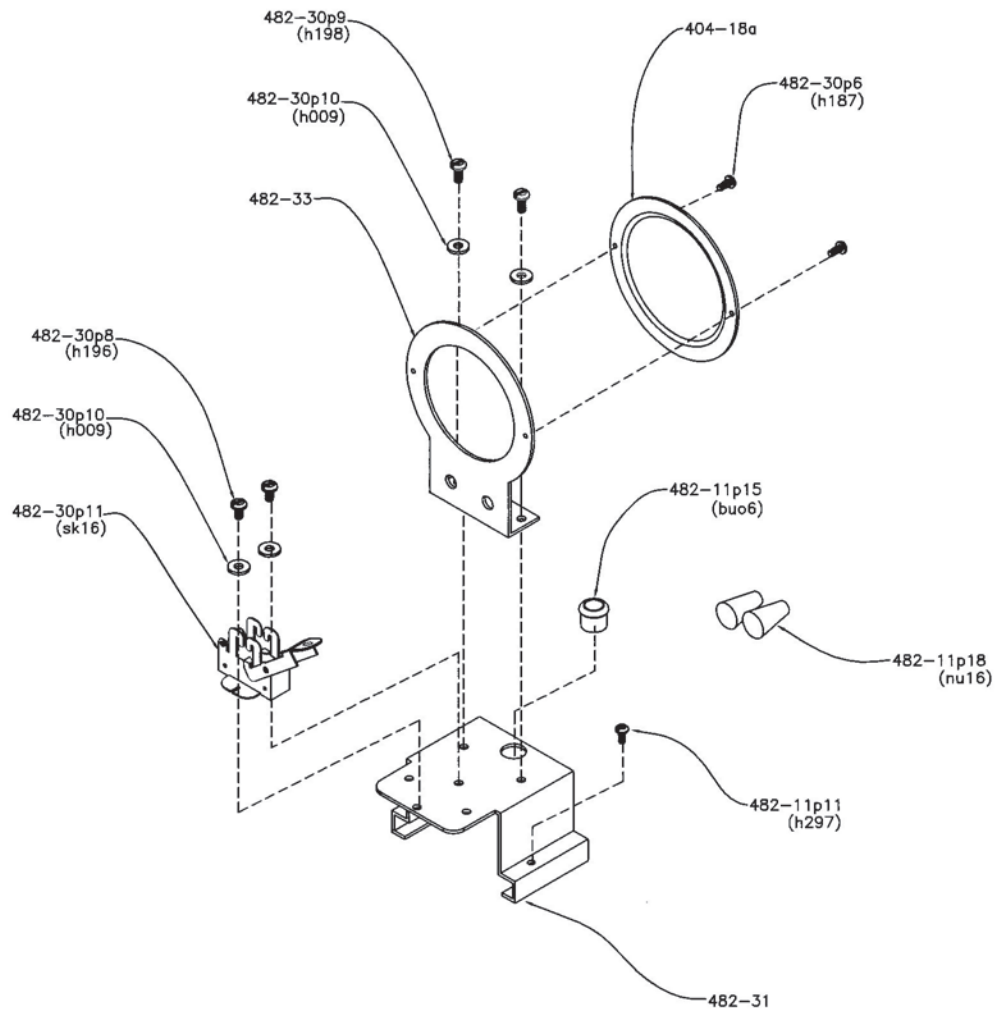

PARTS FOR TYPE 4821 TWEENIE SOLARSPOT®

Mole-Richardson Co.

PARTS FOR TYPE 4821 TWEENIE SOLARSPOT®

Mole-Richardson Co.

PARTS FOR TYPE 4821 TWEENIE SOLARSPOT®

Mole-Richardson Co.

PARTS FOR TYPE 4821 TWEENIE SOLARSPOT®

82

Mole-Richardson Co.

PARTS FOR TYPE 4821 TWEENIE SOLARSPOT®

83

*Complete switch & cable assembly

Mole-Richardson Co.