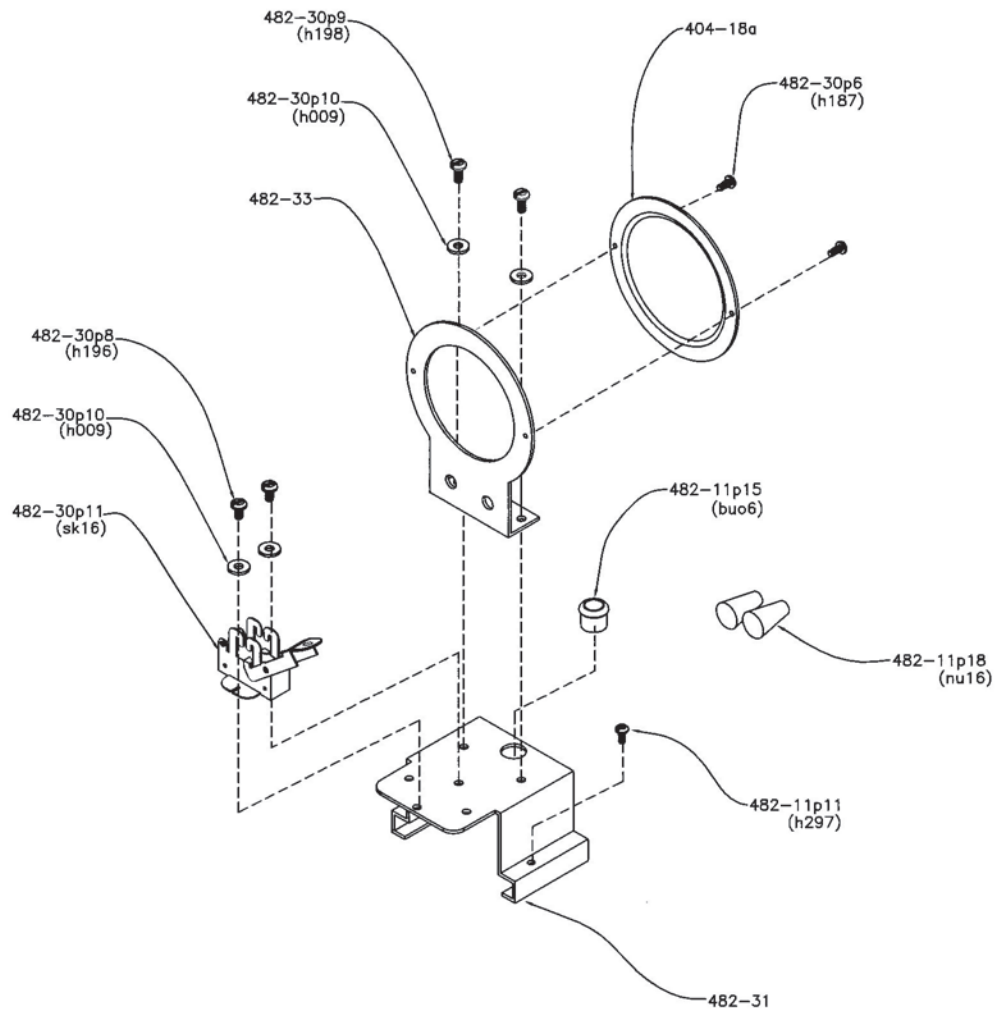

PARTS FOR TYPE 4821 TWEENIE SOLARSPOT®

80

Mole-Richardson Co.

PARTS FOR TYPE 4821 TWEENIE SOLARSPOT®

Mole-Richardson Co.

PARTS FOR TYPE 4821 TWEENIE SOLARSPOT®

82

Mole-Richardson Co.

PARTS FOR TYPE 4821 TWEENIE SOLARSPOT®

83

*Complete switch & cable assembly

Mole-Richardson Co.