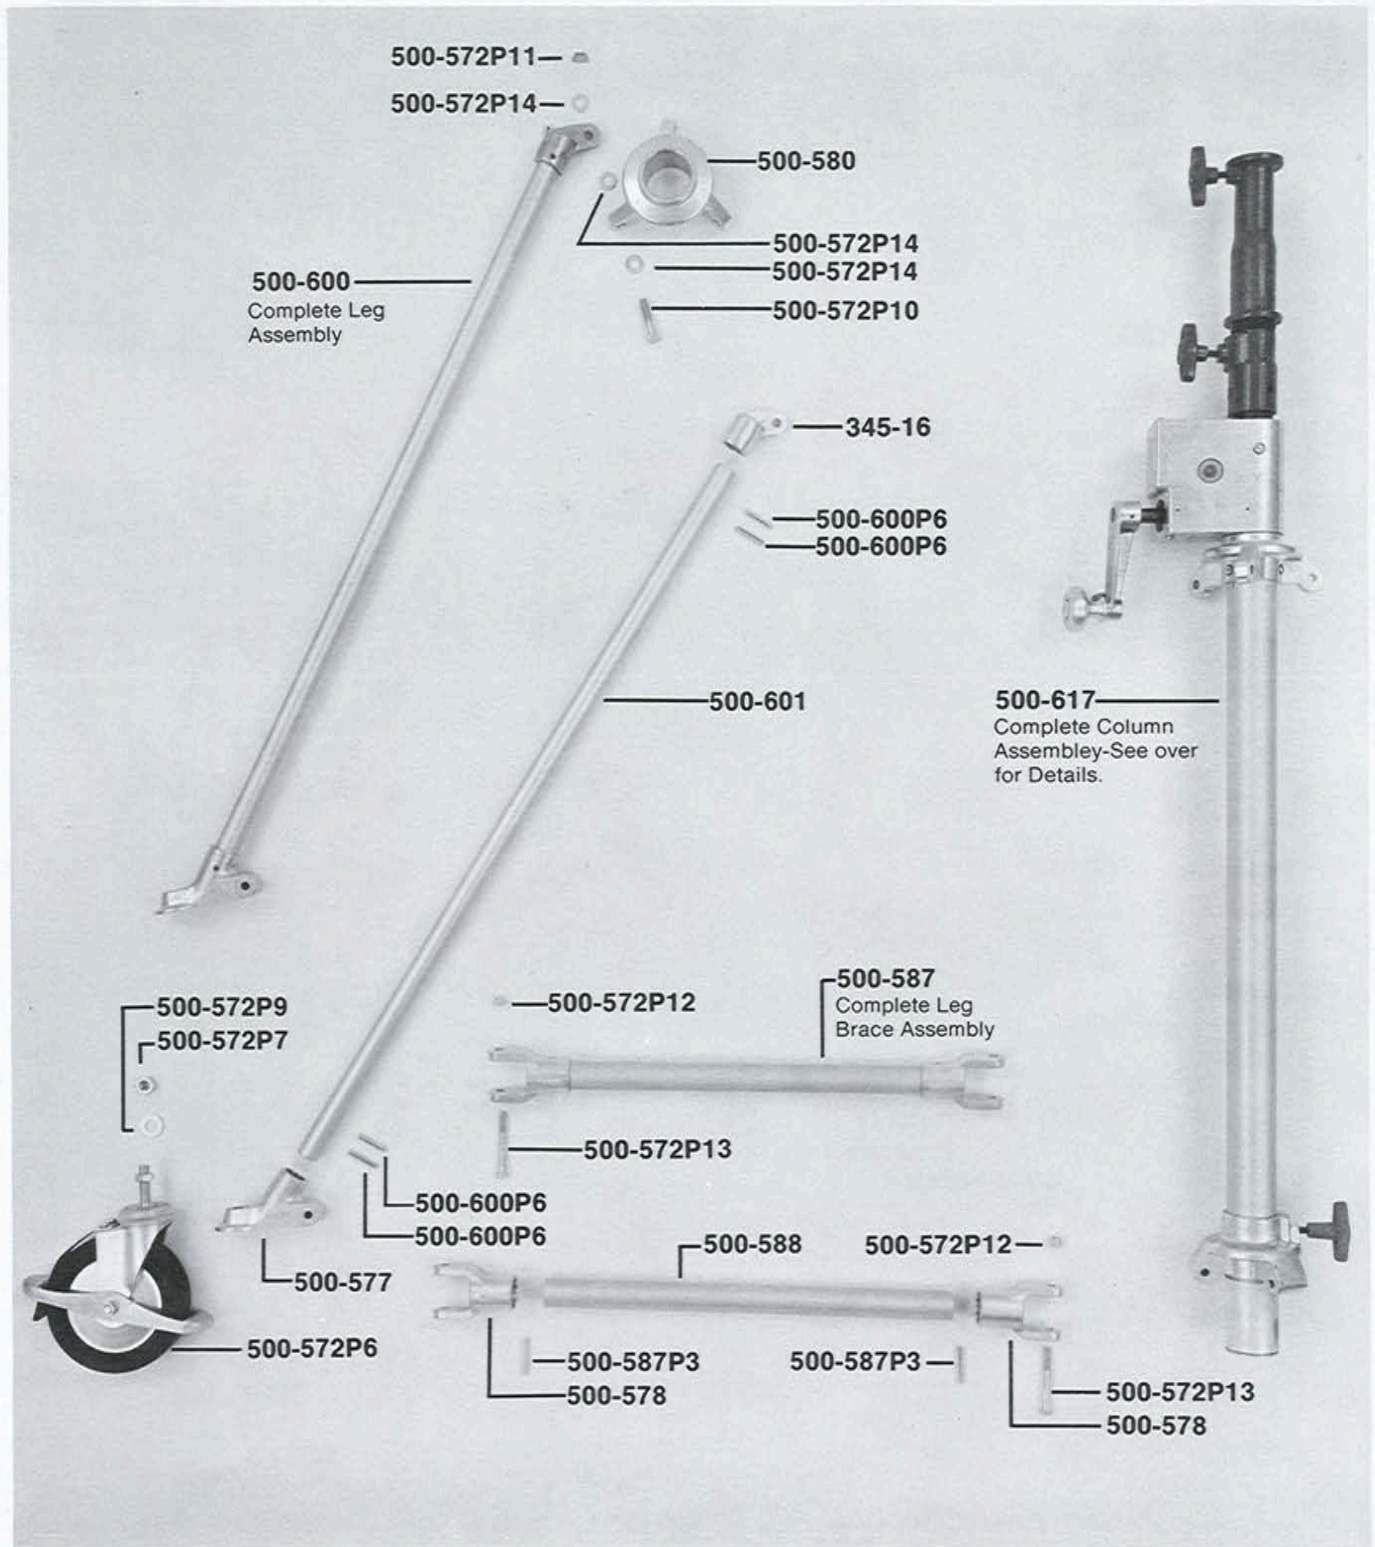

# PARTS FOR TYPE 500572 FOLDING CRANK-UP LITEWATE STAND

500572A859

257

*Mole-Richardson Co.*

Tel. (323) 851-0111 Fax. (323) 851-5593 E-mail: info@mole.com Internet: http://www.mole.com 937 N. Sycamore Ave., Hollywood, California 90038-2384 U.S.A.

# PARTS FOR TYPE 500572 FOLDING CRANK-UP LITEWATE STAND

500572B859

*Mole-Richardson Co.*