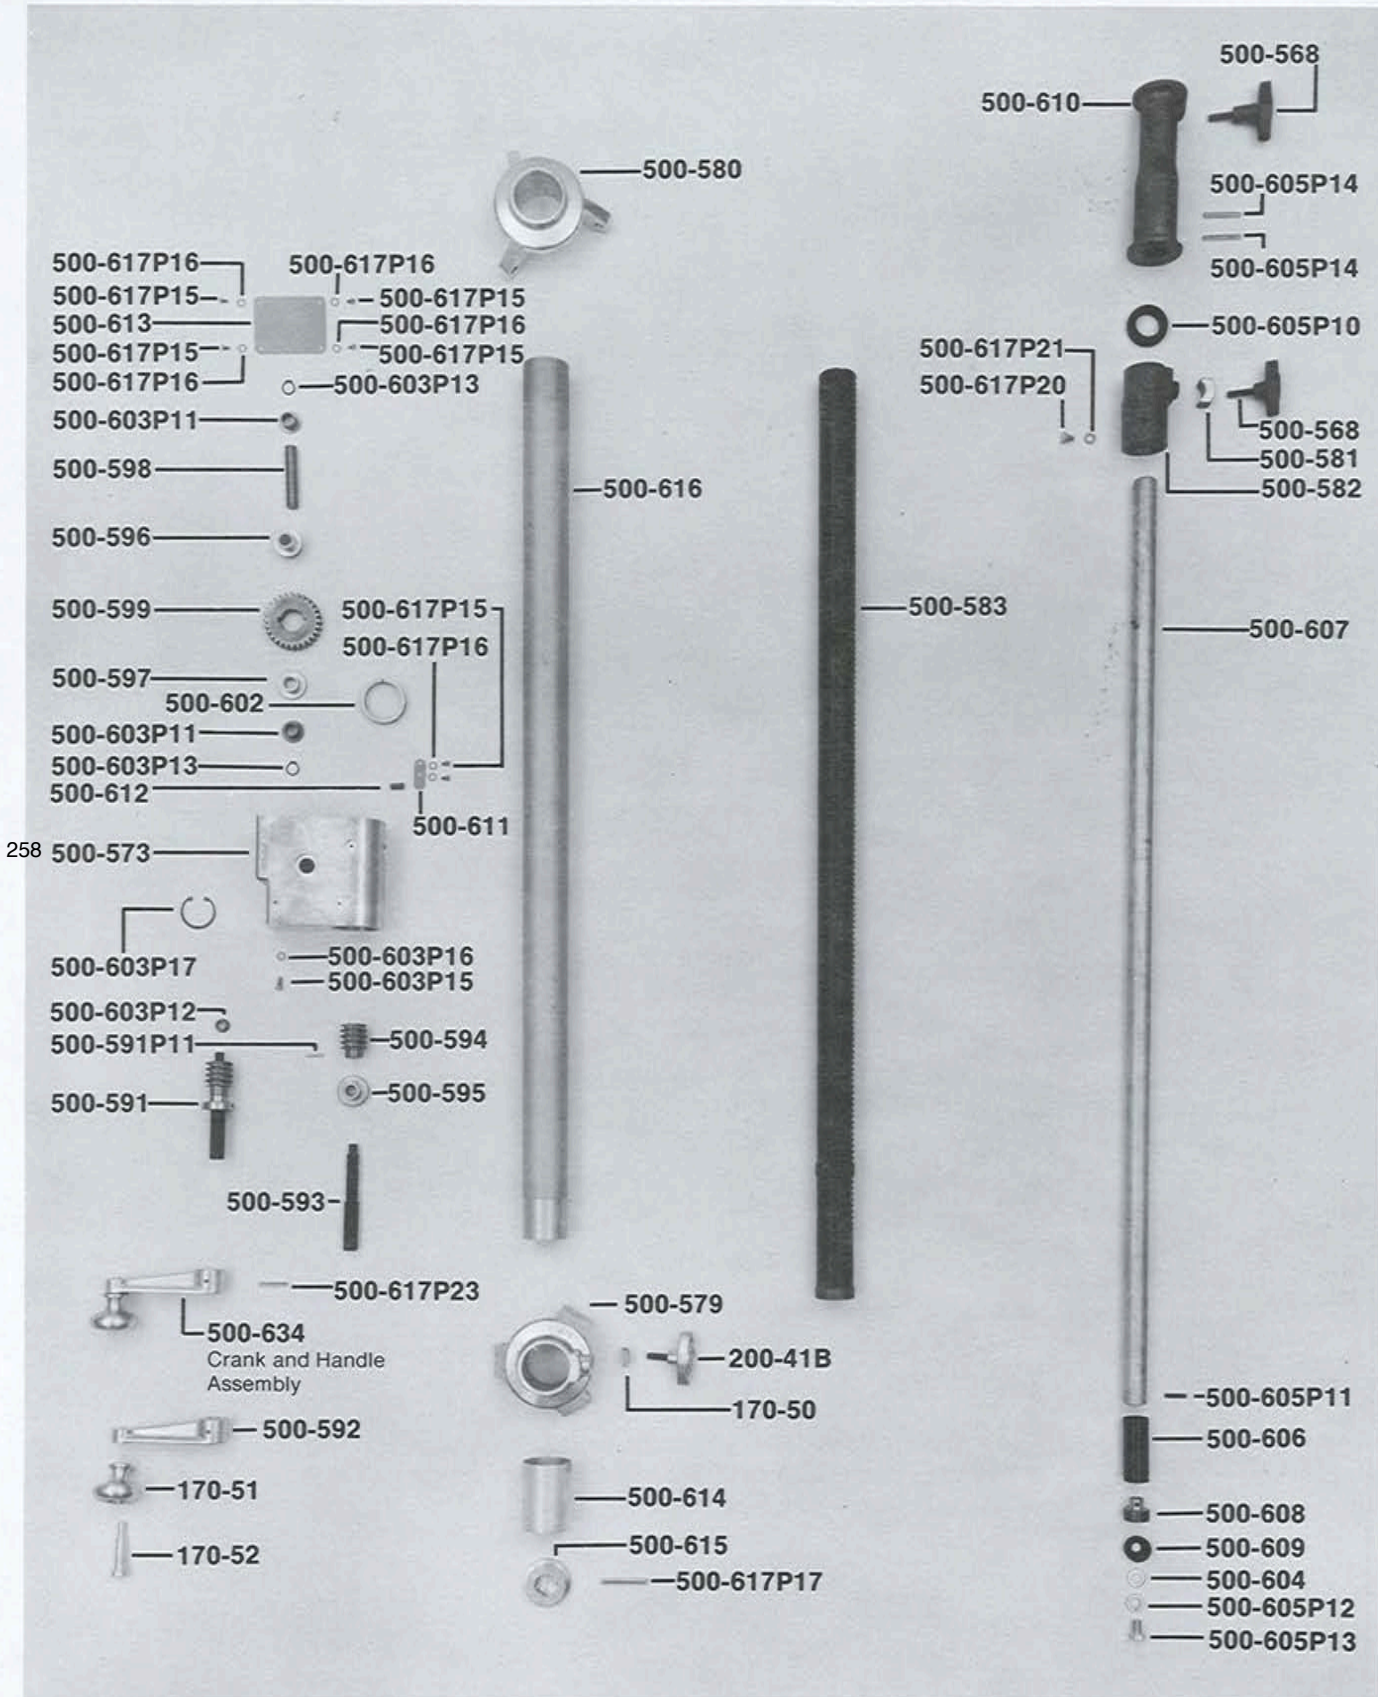

# PARTS FOR TYPE 500572 FOLDING CRANK-UP LITEWATE STAND

500572A859

257

*Mole-Richardson Co.*

Tel. (323) 851-0111 Fax. (323) 851-5593 E-mail: info@mole.com Internet: http://www.mole.com 937 N. Sycamore Ave., Hollywood, California 90038-2384 U.S.A.

# PARTS FOR TYPE 500572 FOLDING CRANK-UP LITEWATE STAND

500572B859

*Mole-Richardson Co.*