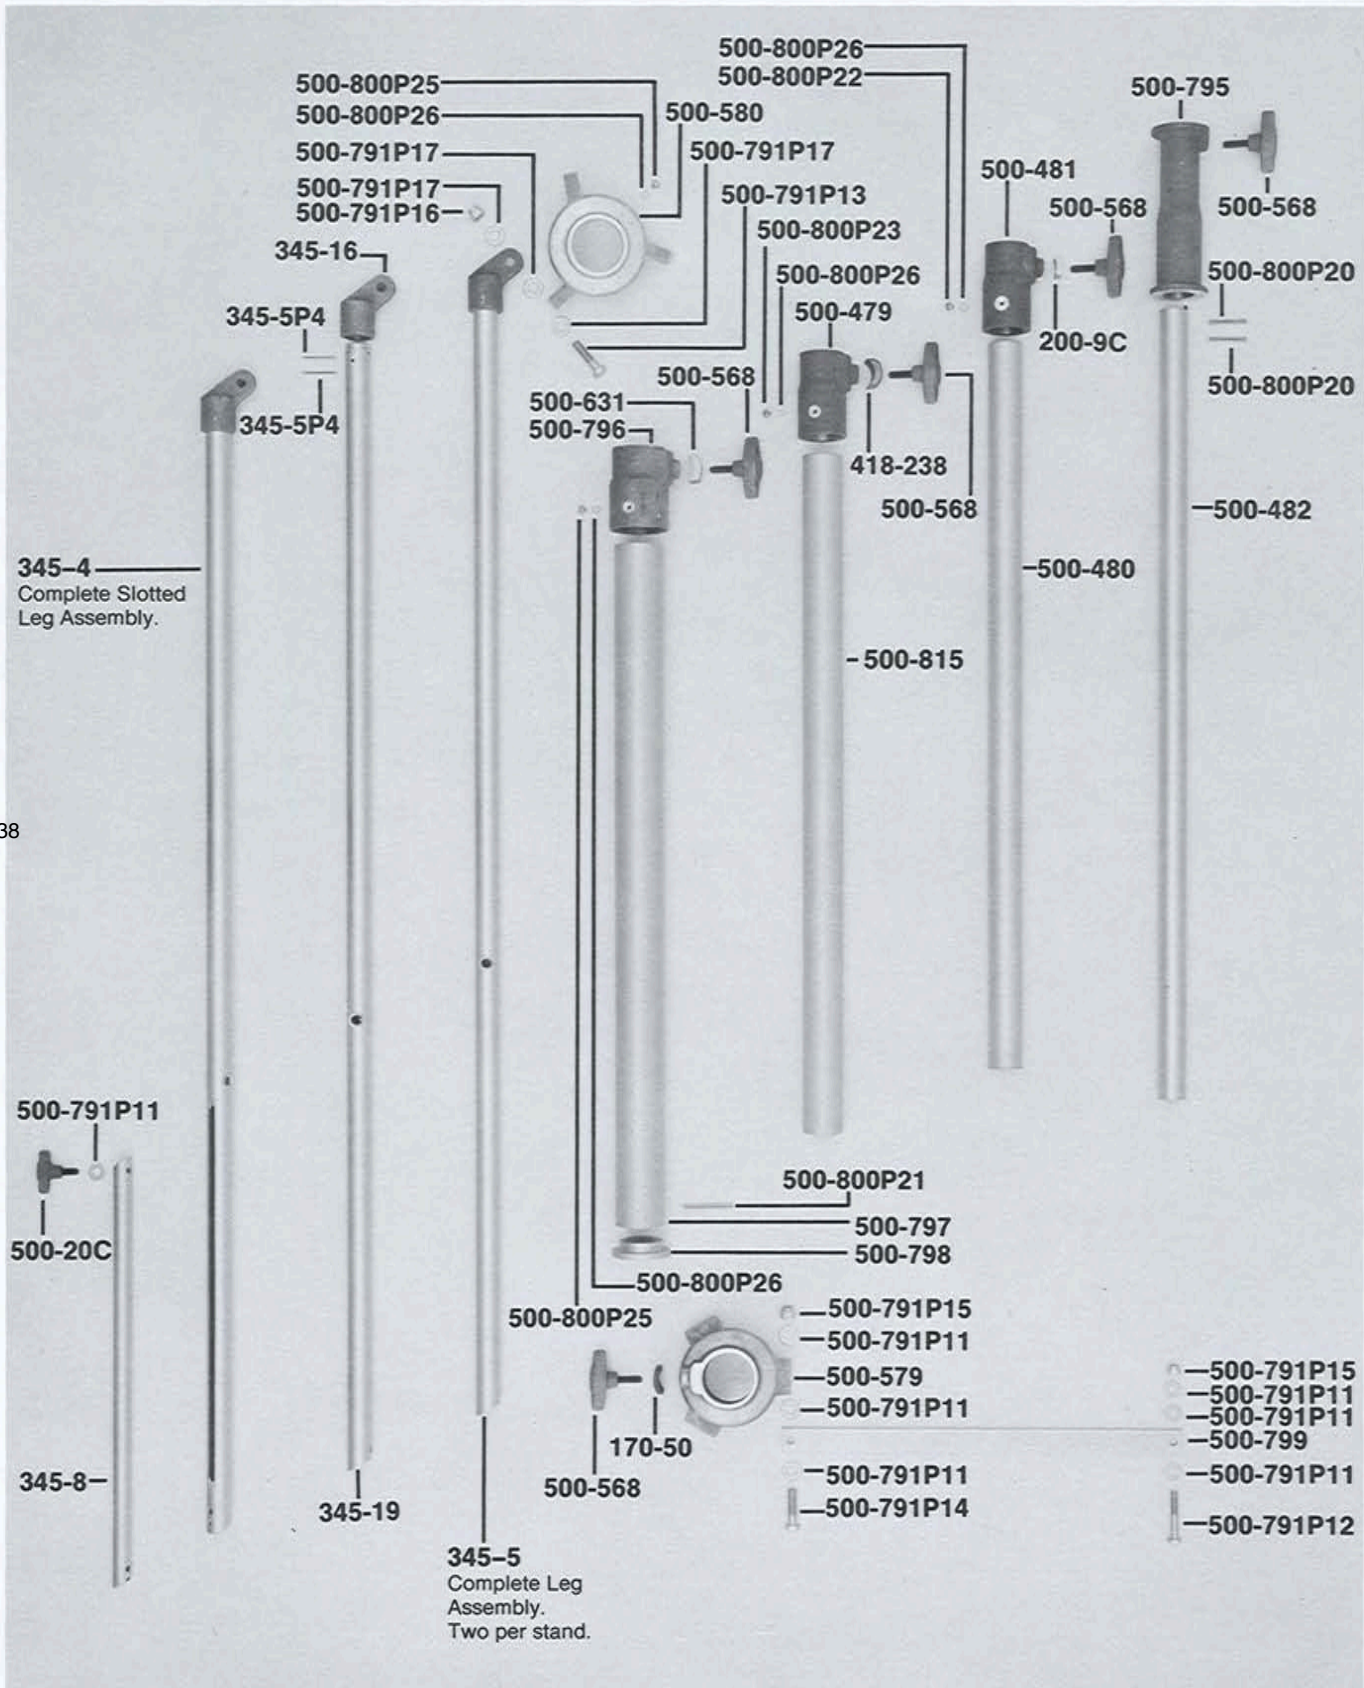

# PARTS FOR TYPE 500791 JUNIOR SIZE SKY-HI LITEWATE LOCATION STAND

500791A859

*Mole-Richardson Co.*