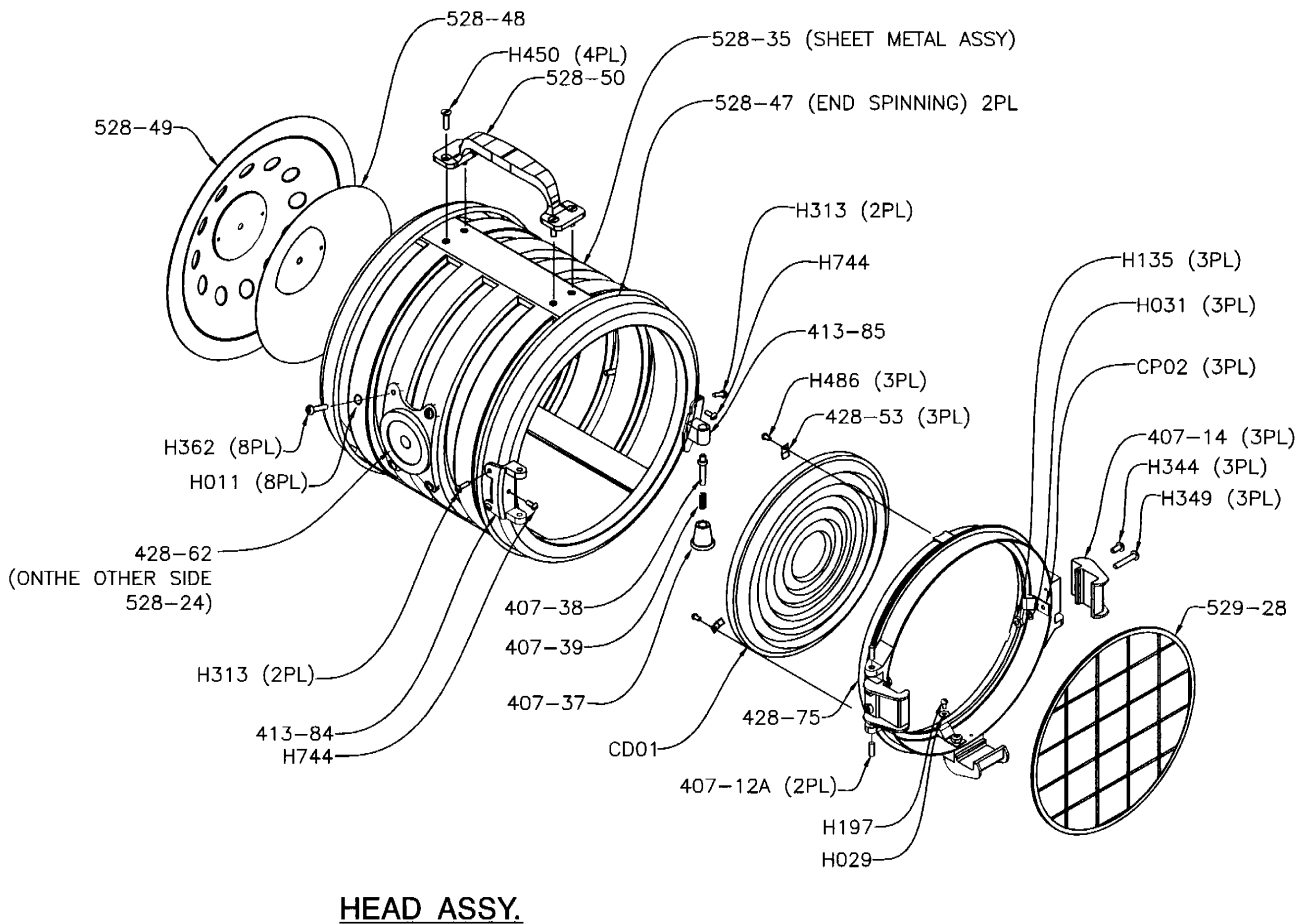

PARTS FOR TYPE 5291 8" JUNIOR COOL REDHEAD®

529 (2000 WATTS)
8" JUNIOR COOL REDHEAD

Mole-Richardson Co.

PARTS FOR TYPE 5291 8" JUNIOR COOL REDHEAD®

86

Mole-Richardson Co.

PARTS FOR TYPE 5291 8" JUNIOR COOL REDHEAD®

87

Mole-Richardson Co.

PARTS FOR TYPE 5291 8" JUNIOR COOL REDHEAD®

TROUGH ASSY.

Mole-Richardson Co.

PARTS FOR TYPE 5291 8" JUNIOR COOL REDHEAD®

CARRIAGE ASSY.
428 - 103

MIRROR ASSY.
428 - 88

CABLE ASSY.
400 - 69

Mole-Richardson Co.