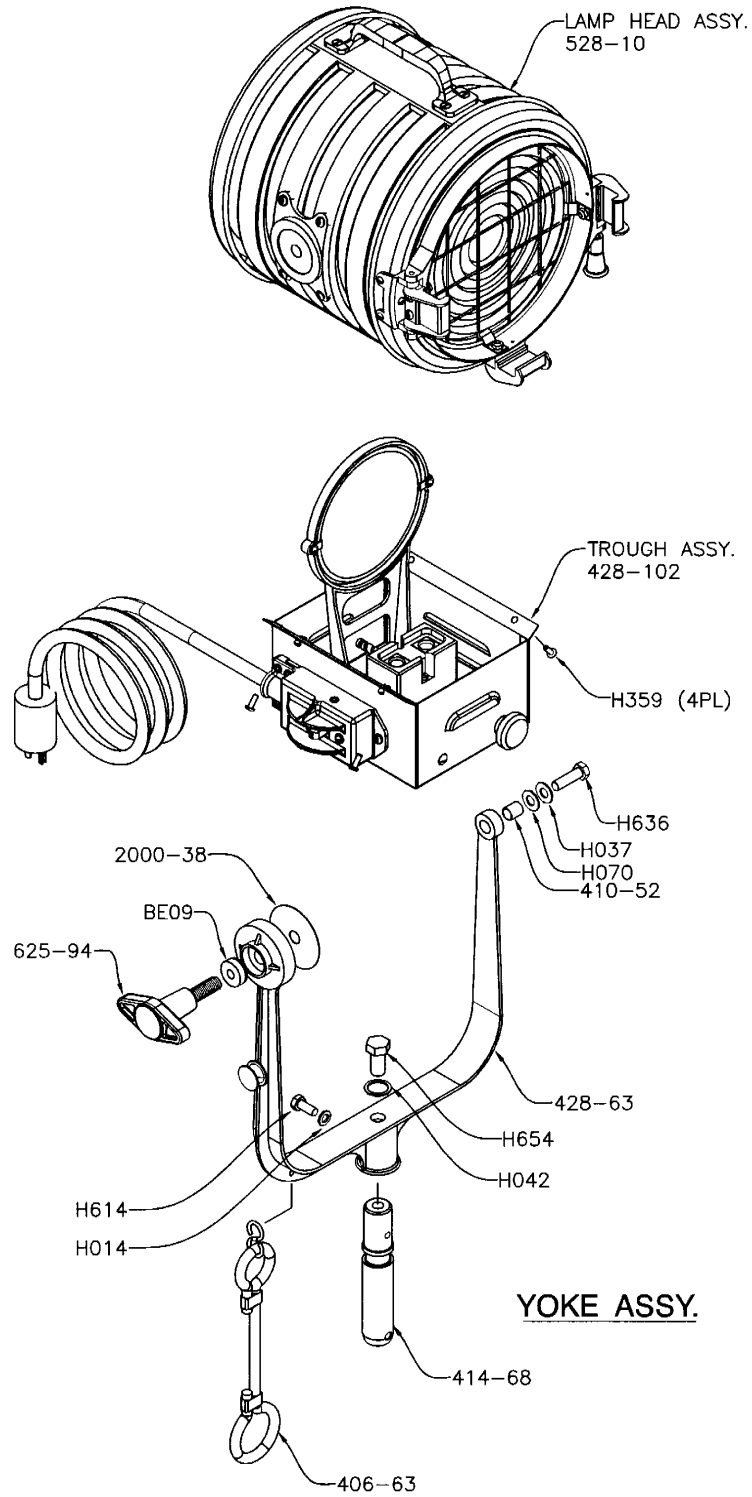

PARTS FOR TYPE 5291 8" JUNIOR COOL REDHEAD®

529 (2000 WATTS)
8" JUNIOR COOL REDHEAD

Mole-Richardson Co.

PARTS FOR TYPE 5291 8" JUNIOR COOL REDHEAD®

86

Mole-Richardson Co.

PARTS FOR TYPE 5291 8" JUNIOR COOL REDHEAD®

87

Mole-Richardson Co.

PARTS FOR TYPE 5291 8" JUNIOR COOL REDHEAD®

TROUGH ASSY.

Mole-Richardson Co.

PARTS FOR TYPE 5291 8" JUNIOR COOL REDHEAD®

CARRIAGE ASSY.
428 - 103

MIRROR ASSY.
428 - 88

CABLE ASSY.
400 - 69

Mole-Richardson Co.