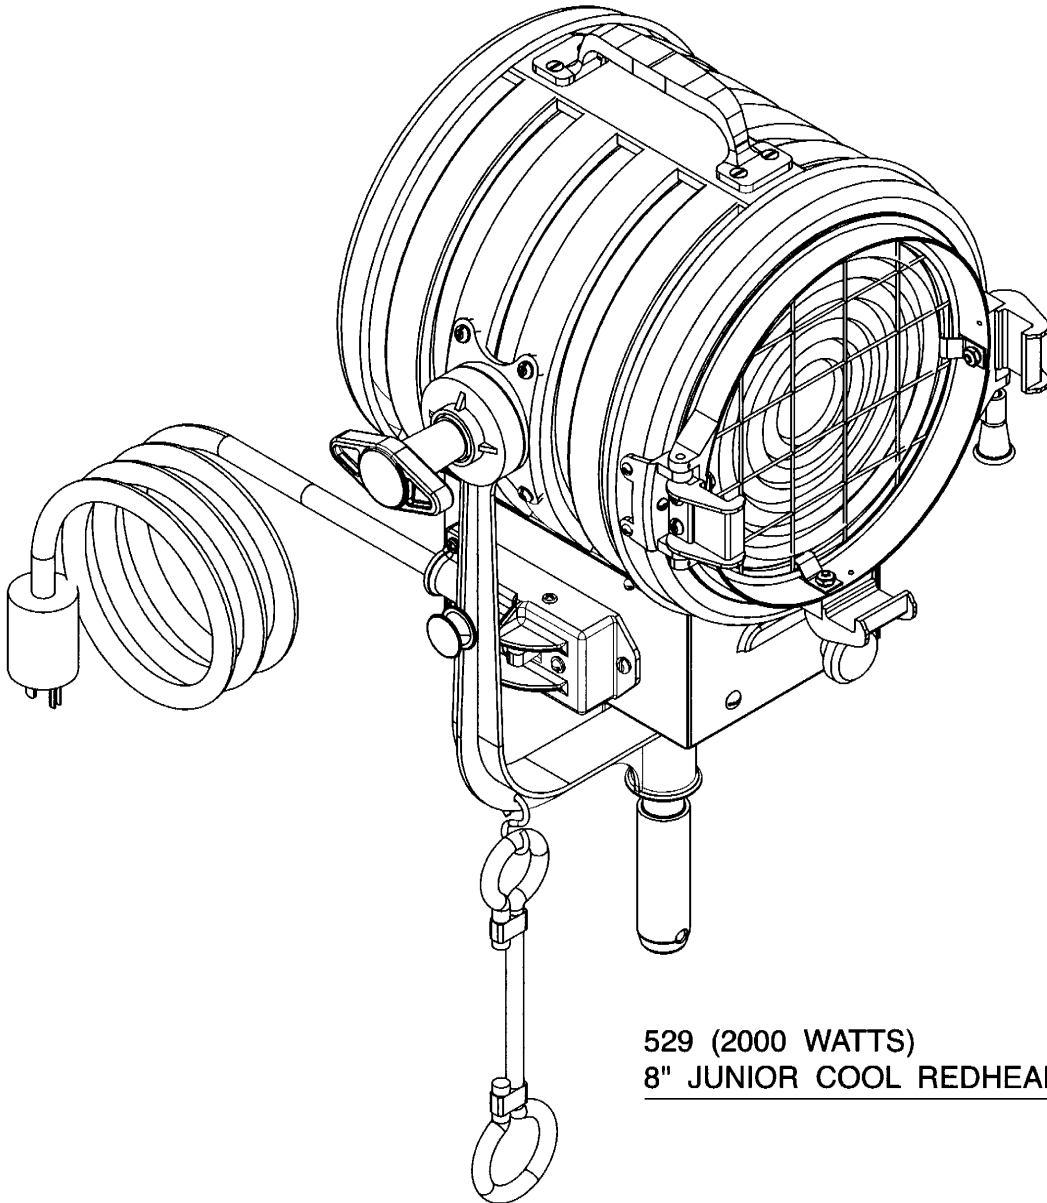

PARTS FOR TYPE 5291 8" JUNIOR COOL REDHEAD®

529 (2000 WATTS)
8" JUNIOR COOL REDHEAD

Mole-Richardson Co.

PARTS FOR TYPE 5291 8" JUNIOR COOL REDHEAD®

86

Mole-Richardson Co.

PARTS FOR TYPE 5291 8" JUNIOR COOL REDHEAD®

87

Mole-Richardson Co.

PARTS FOR TYPE 5291 8" JUNIOR COOL REDHEAD®

TROUGH ASSY.

Mole-Richardson Co.

PARTS FOR TYPE 5291 8" JUNIOR COOL REDHEAD®

CARRIAGE ASSY.
428 - 103

MIRROR ASSY.
428 - 88