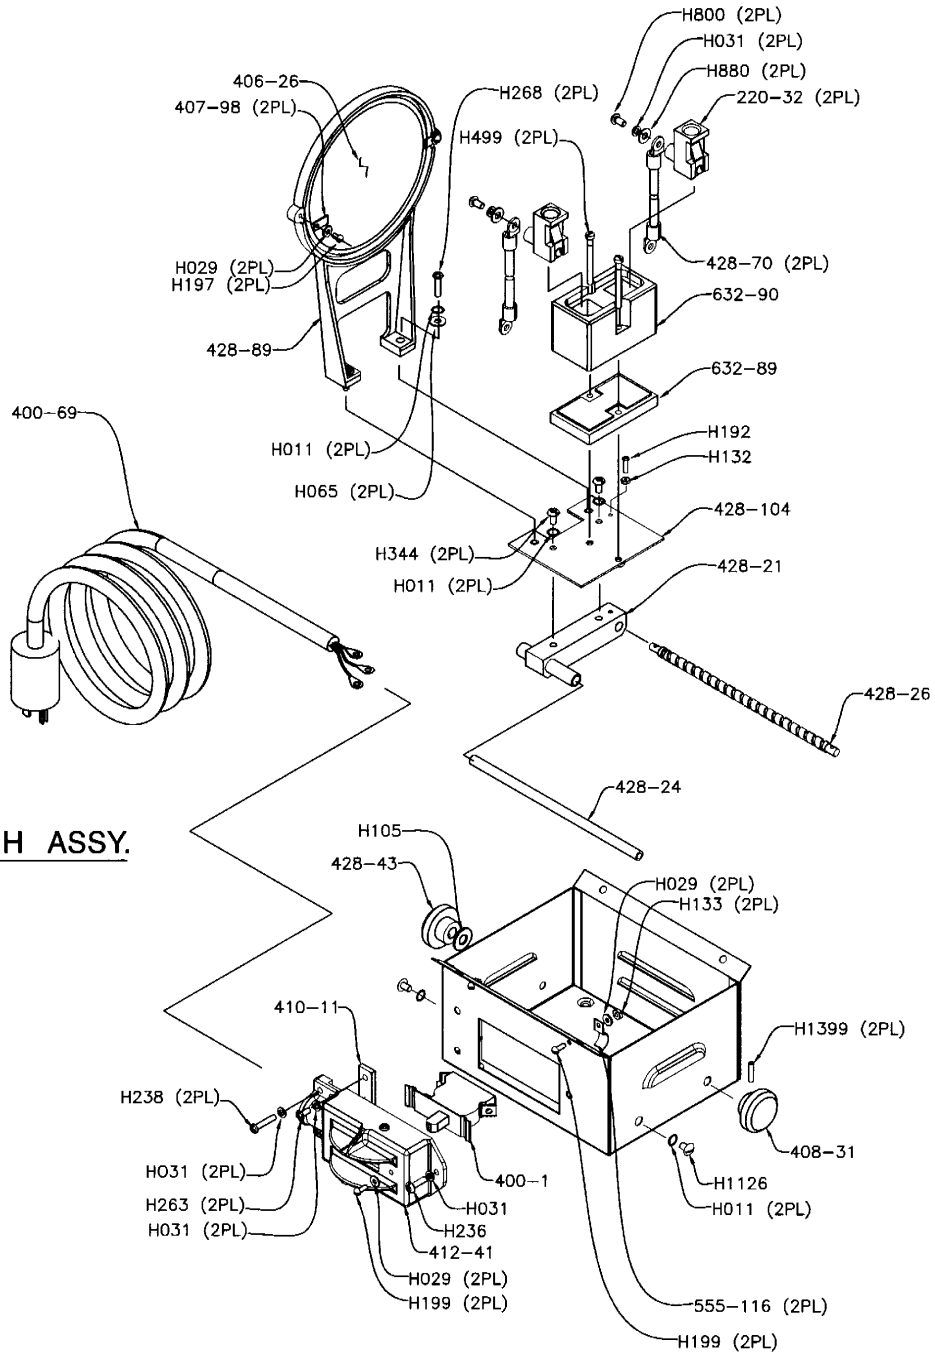

PARTS FOR TYPE 5291 8" JUNIOR COOL REDHEAD®

529 (2000 WATTS)
8" JUNIOR COOL REDHEAD

Mole-Richardson Co.

PARTS FOR TYPE 5291 8" JUNIOR COOL REDHEAD®

86

Mole-Richardson Co.

PARTS FOR TYPE 5291 8" JUNIOR COOL REDHEAD®

87

Mole-Richardson Co.

PARTS FOR TYPE 5291 8" JUNIOR COOL REDHEAD®

TROUGH ASSY.

Mole-Richardson Co.

PARTS FOR TYPE 5291 8" JUNIOR COOL REDHEAD®

CARRIAGE ASSY.
428 - 103

MIRROR ASSY.
428 - 88

CABLE ASSY.
400 - 69

Mole-Richardson Co.