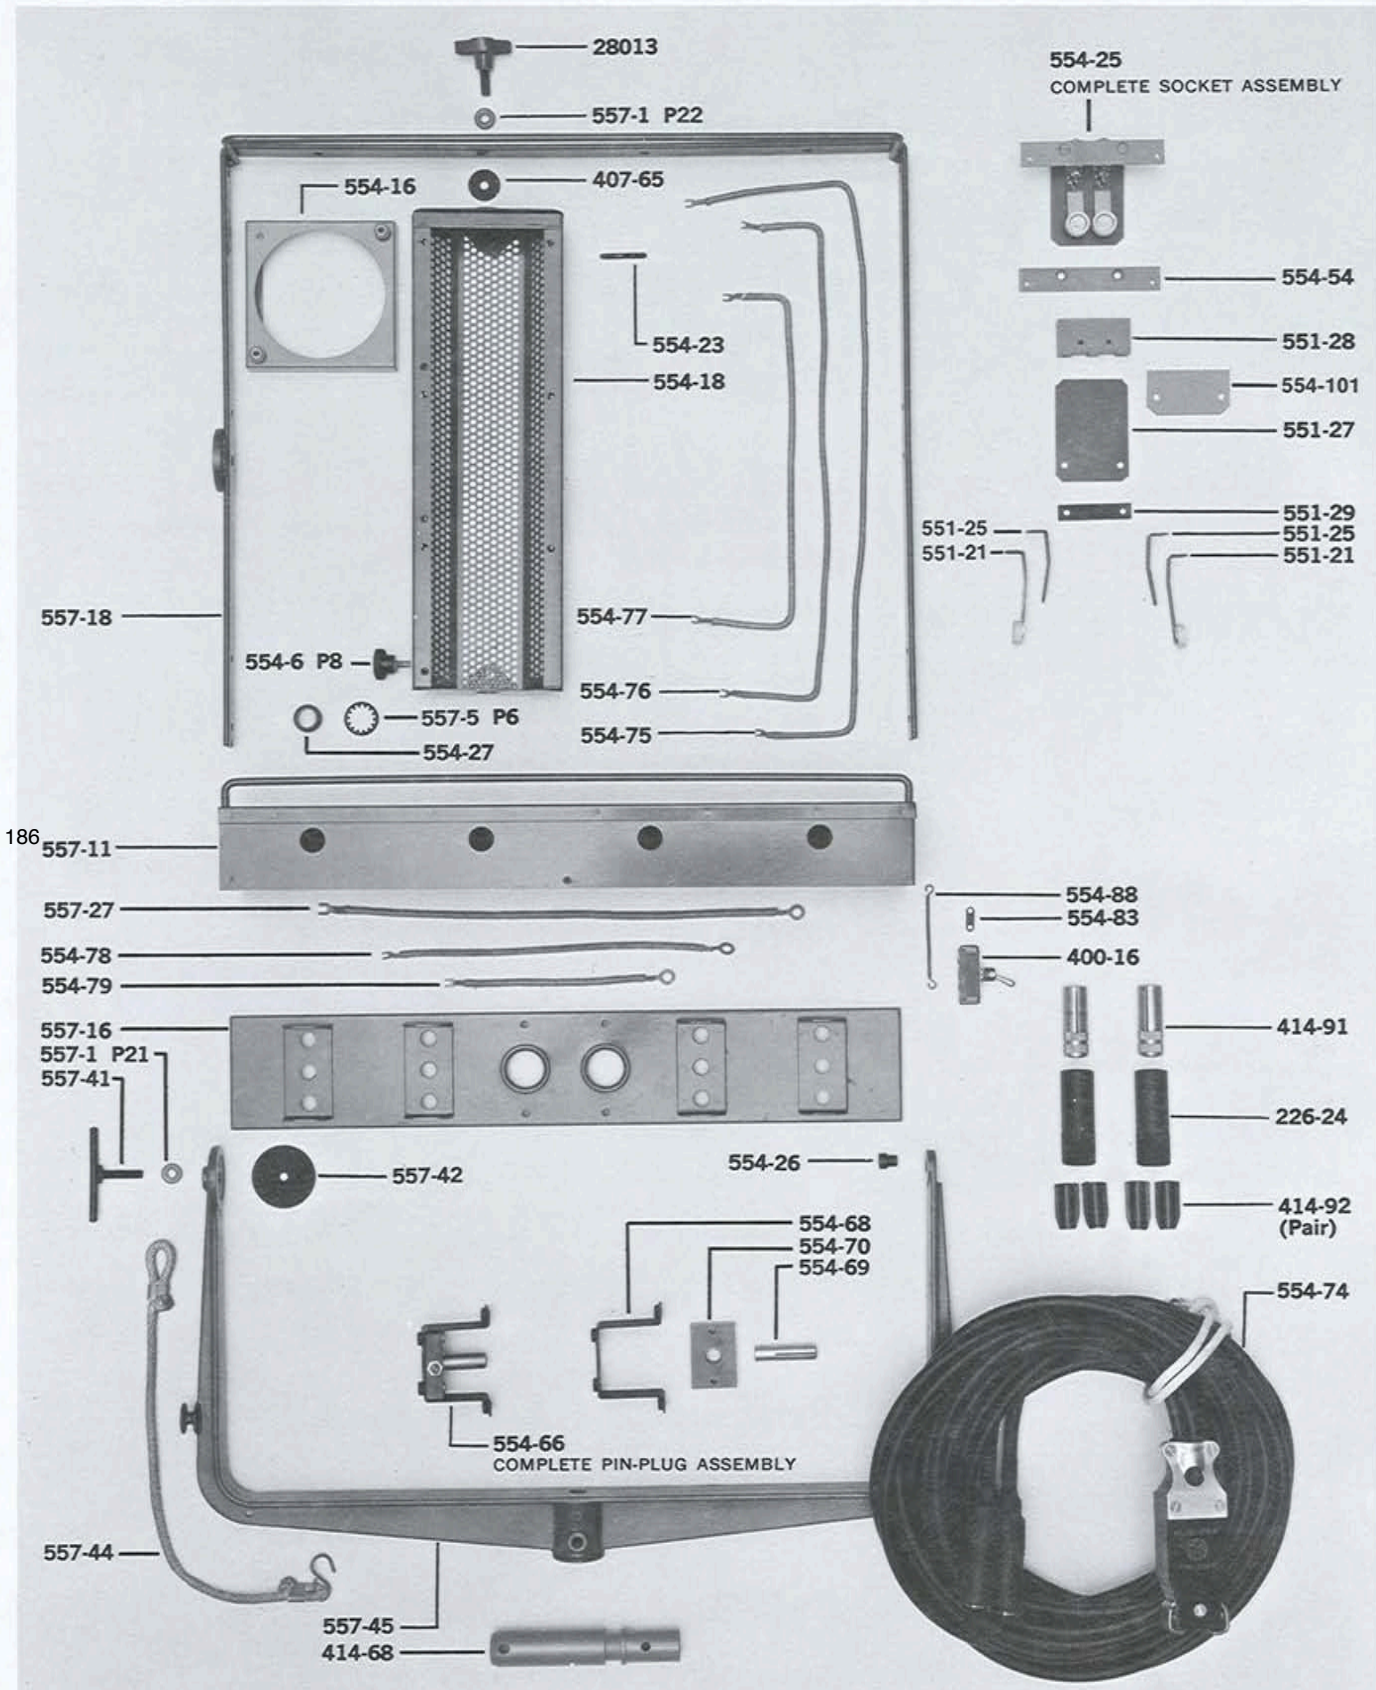

# PARTS FOR TYPE 5571

5571A941

## 7,800 WATT MOLEQUARTZ® TWELVE-LIGHT MOLEFAY®