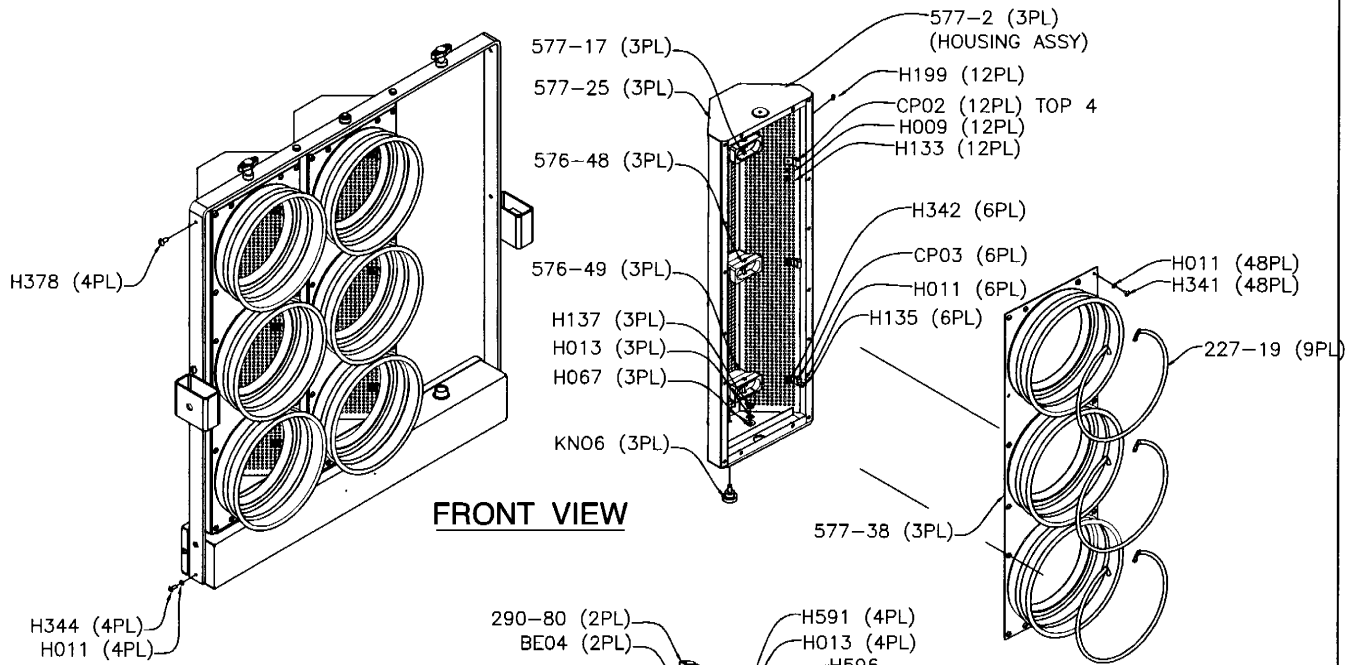

PARTS FOR TYPE 5771 9 LIGHT MOLEQUARTZ MOLEPAR®

577 (9 LIGHTS)
MOLEQUARTZ MOLEPAR

Mole-Richardson Co.

PARTS FOR TYPE 5771 9 LIGHT MOLEQUARTZ MOLEPAR®

96

Mole-Richardson Co.

PARTS FOR TYPE 5771 9 LIGHT MOLEQUARTZ MOLEPAR®

FRONT VIEW

H344 (4PL)
H011 (4PL)

TOP HEAD ASSY.

HEX NUT SUPPLIED W/ SWITCH
H1460 (9PL)
SW14 (9PL)
577-33 (3PL)

H343
CN10
400-127
H342 (6PL)
H011 (6PL)

BACK VIEW

Mole-Richardson Co.