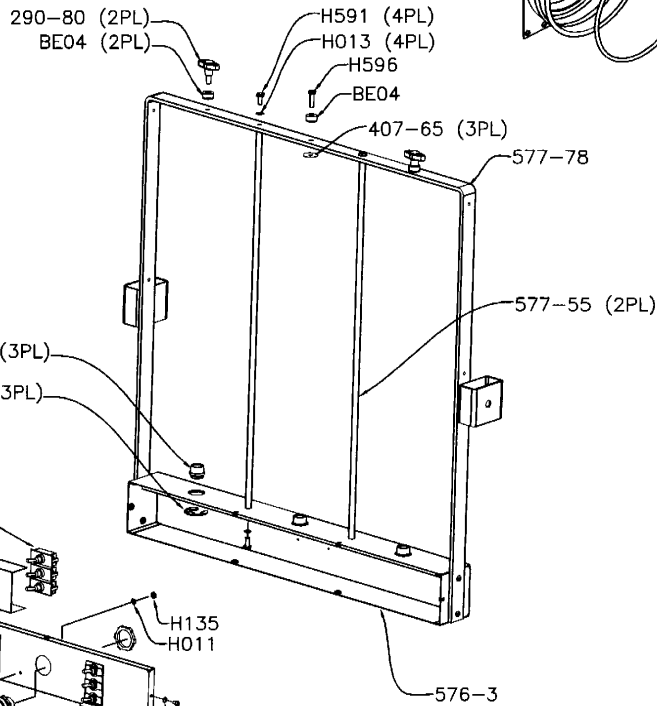

PARTS FOR TYPE 5771 9 LIGHT MOLEQUARTZ MOLEPAR®

577 (9 LIGHTS)
MOLEQUARTZ MOLEPAR

Mole-Richardson Co.

PARTS FOR TYPE 5771 9 LIGHT MOLEQUARTZ MOLEPAR®

96

Mole-Richardson Co.

PARTS FOR TYPE 5771 9 LIGHT MOLEQUARTZ MOLEPAR®

FRONT VIEW

H344 (4PL)
H011 (4PL)

TOP HEAD ASSY.

HEX NUT SUPPLIED W/ SWITCH
H1460 (9PL)
SW14 (9PL)
577-33 (3PL)

H343
CN10
400-127
H342 (6PL)
H011 (6PL)

BACK VIEW

Mole-Richardson Co.