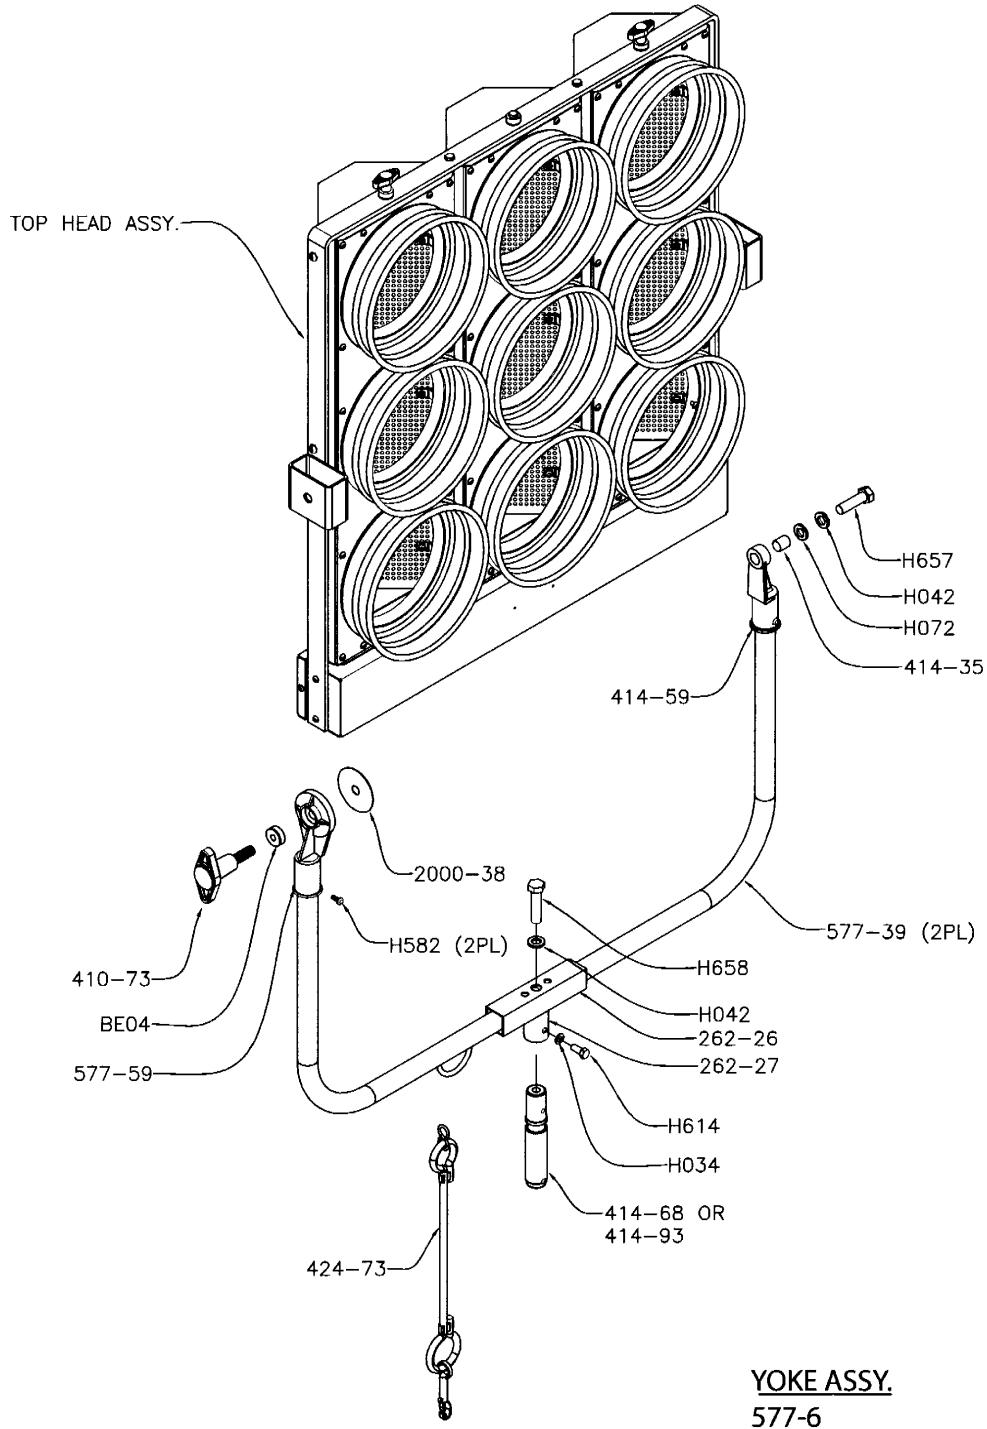

PARTS FOR TYPE 5771 9 LIGHT MOLEQUARTZ MOLEPAR®

577 (9 LIGHTS)
MOLEQUARTZ MOLEPAR

Mole-Richardson Co.

PARTS FOR TYPE 5771 9 LIGHT MOLEQUARTZ MOLEPAR®

96

Mole-Richardson Co.

PARTS FOR TYPE 5771 9 LIGHT MOLEQUARTZ MOLEPAR®

FRONT VIEW

H344 (4PL)
H011 (4PL)

TOP HEAD ASSY.

HEX NUT SUPPLIED W/ SWITCH
H1460 (9PL)
SW14 (9PL)
577-33 (3PL)

H343
CN10
400-127
H342 (6PL)
H011 (6PL)

BACK VIEW

Mole-Richardson Co.