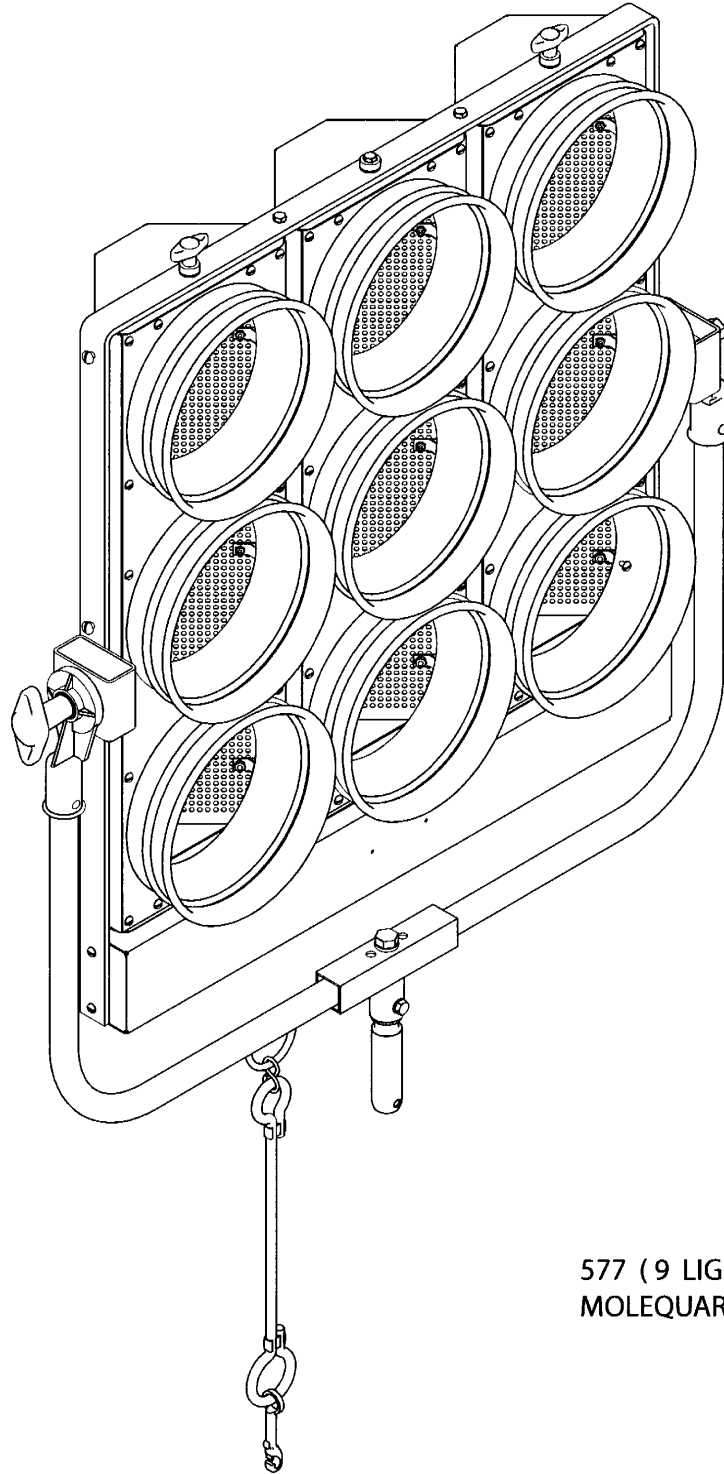

PARTS FOR TYPE 5771 9 LIGHT MOLEQUARTZ MOLEPAR®

577 (9 LIGHTS)
MOLEQUARTZ MOLEPAR

Mole-Richardson Co.

PARTS FOR TYPE 5771 9 LIGHT MOLEQUARTZ MOLEPAR®

96

Mole-Richardson Co.

PARTS FOR TYPE 5771 9 LIGHT MOLEQUARTZ MOLEPAR®

FRONT VIEW

H344 (4PL)
H011 (4PL)

TOP HEAD ASSY.

HEX NUT SUPPLIED W/ SWITCH
H1460 (9PL)
SW14 (9PL)
577-33 (3PL)

H343
CN10
400-127
H342 (6PL)
H011 (6PL)

BACK VIEW

Mole-Richardson Co.