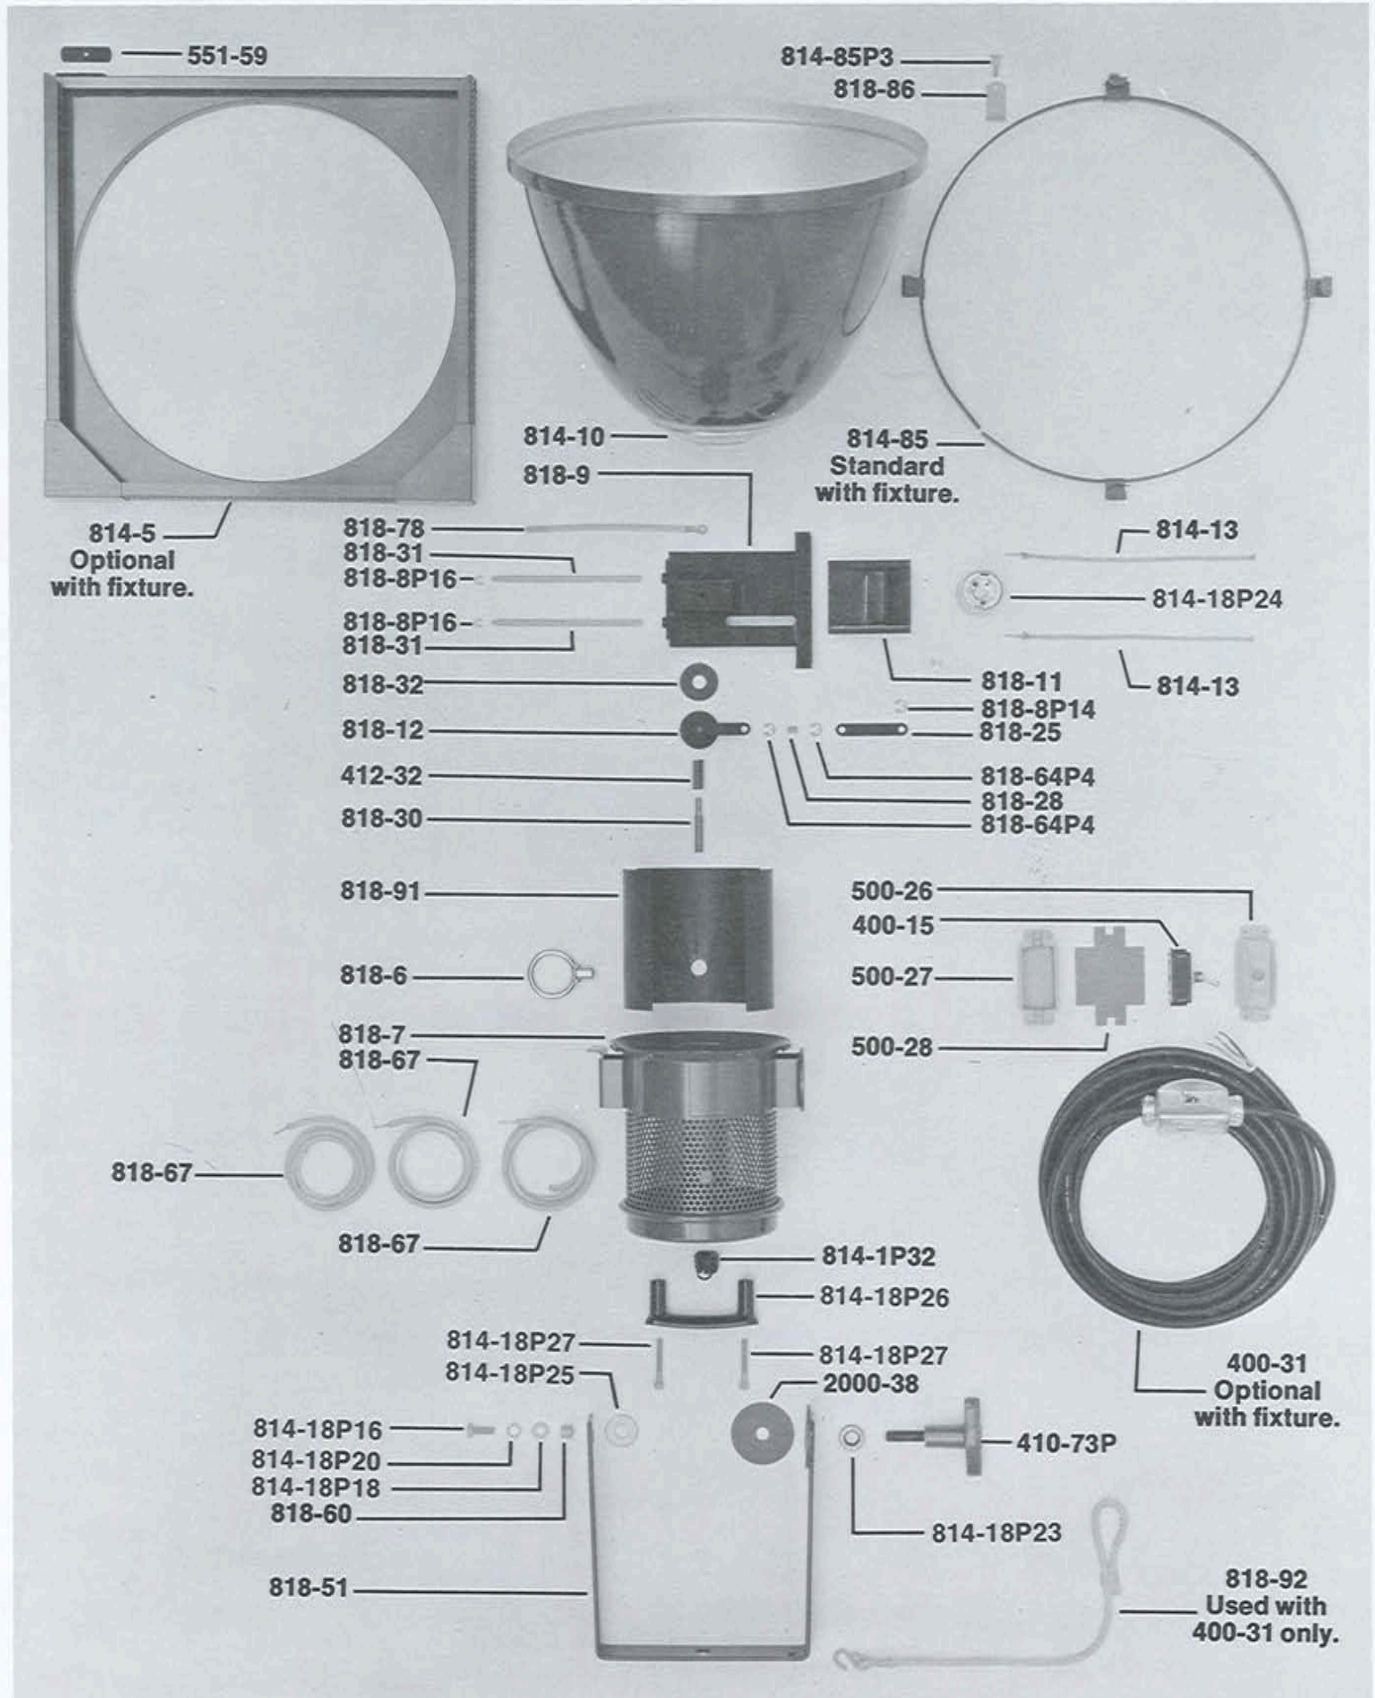

PARTS FOR TYPE 8141 1,000 WATT MOLEQUARTZ® 14" FOCUSING SCOOP

8141A953

173

Mole-Richardson Co.

Tel. (323) 851-0111 Fax. (323) 851-5593 E-mail: info@mole.com Internet: http://www.mole.com 937 N. Sycamore Ave., Hollywood, California 90038-2384 U.S.A.