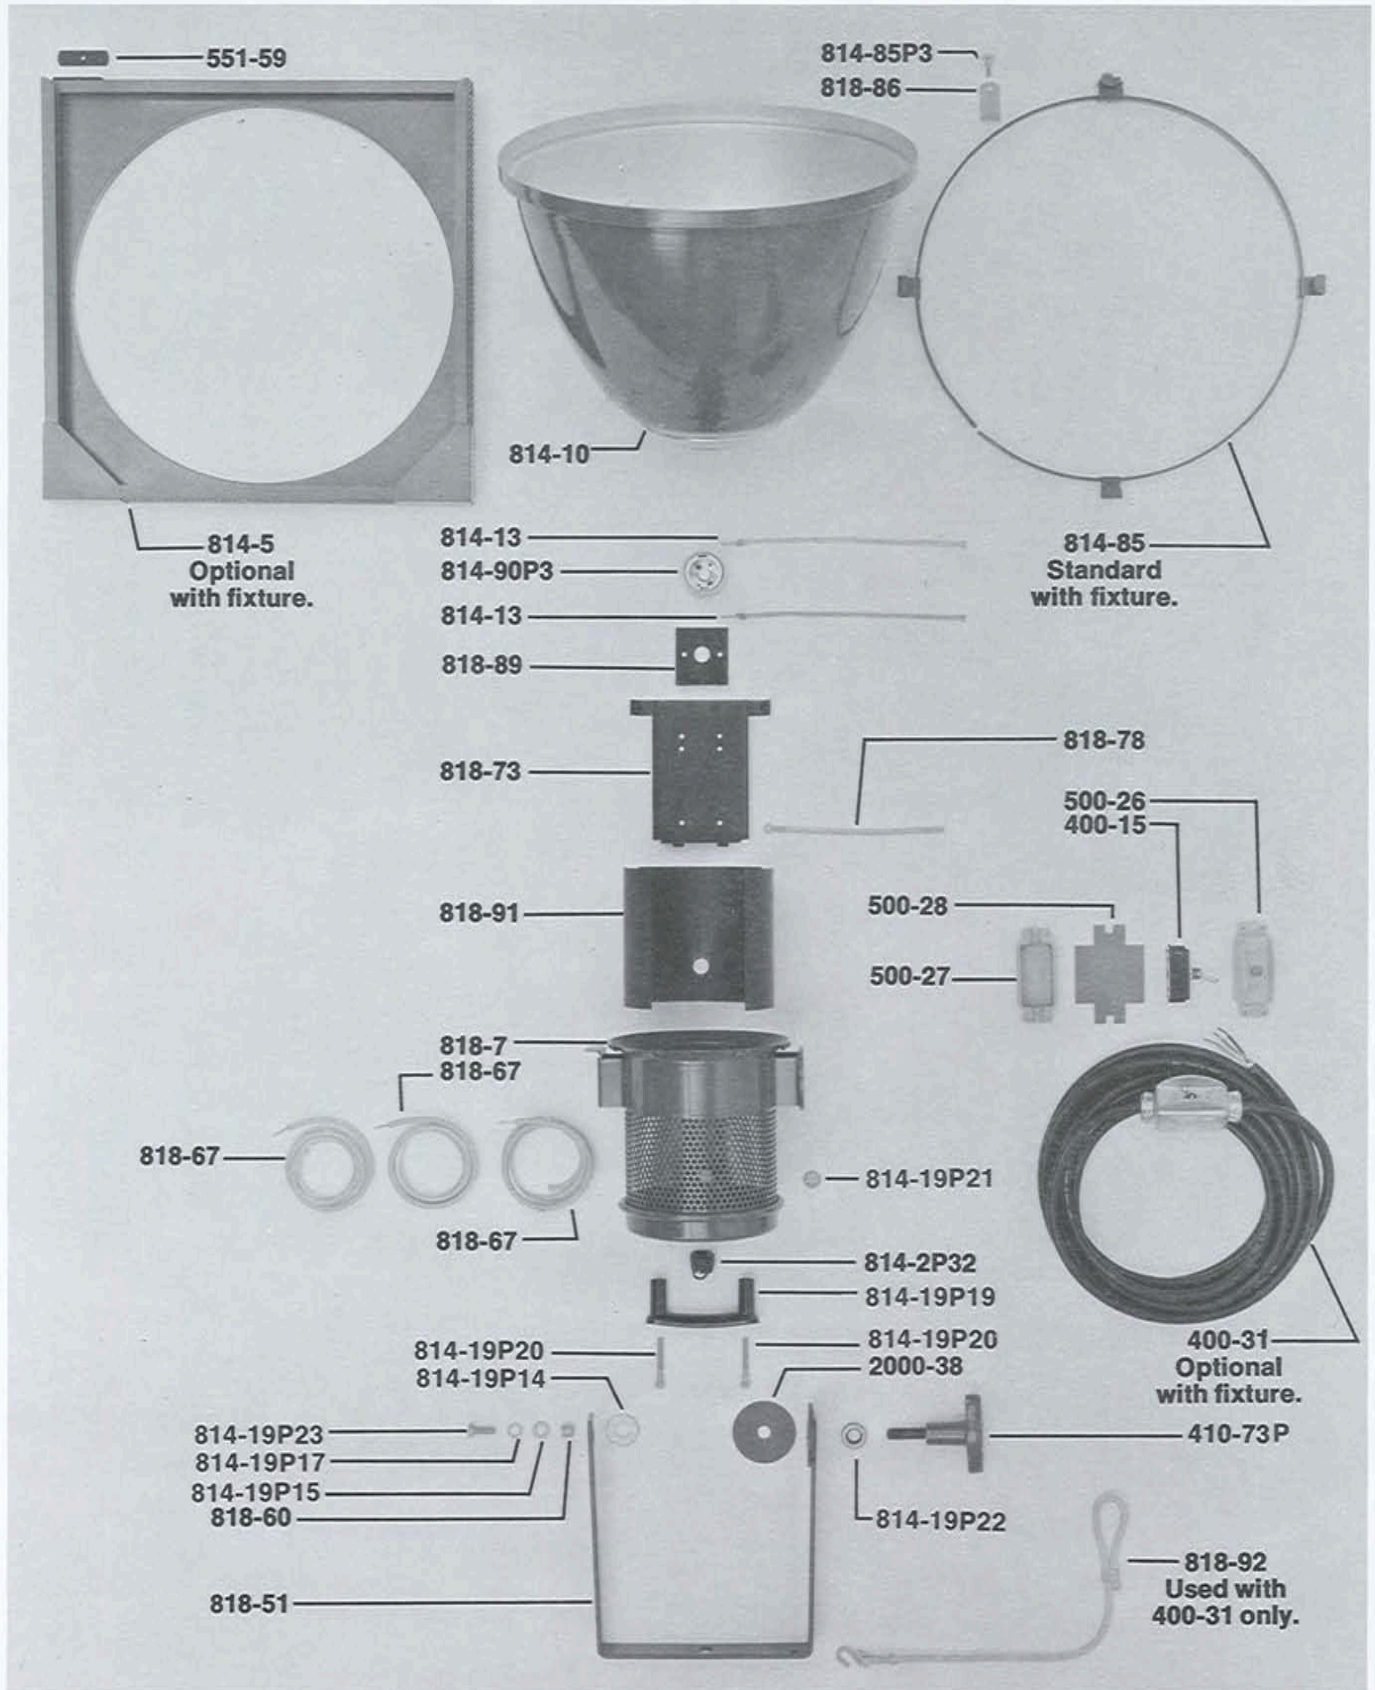

# PARTS FOR TYPE 8142 1,000 WATT MOLEQUARTZ® 14" FIXED FOCUS SCOOP

8142A953

171

*Mole-Richardson Co.*