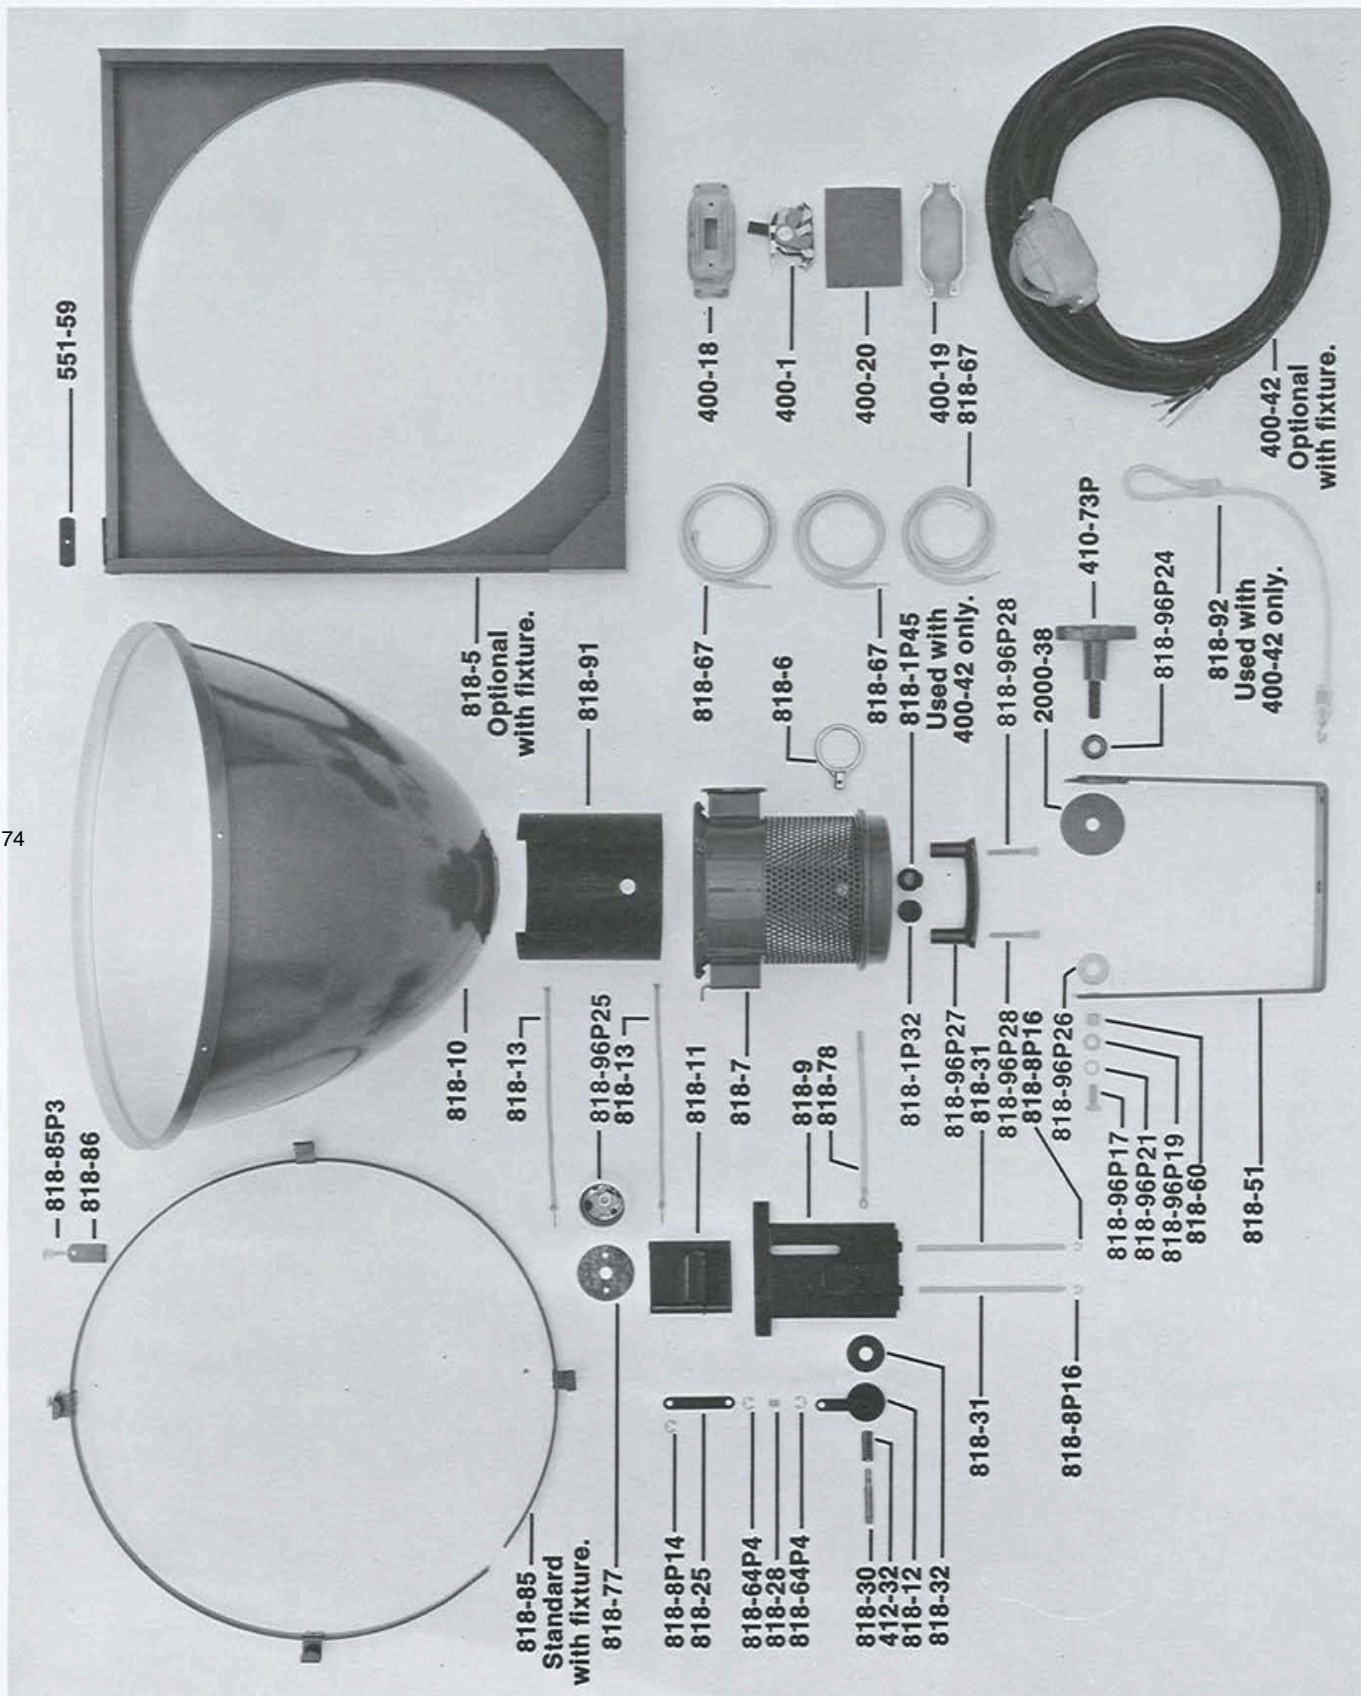

# PARTS FOR TYPE 8181 2,000 WATT MOLEQUARTZ® 18" FOCUSING SCOOP

8181A953

174

Mole-Richardson Co.