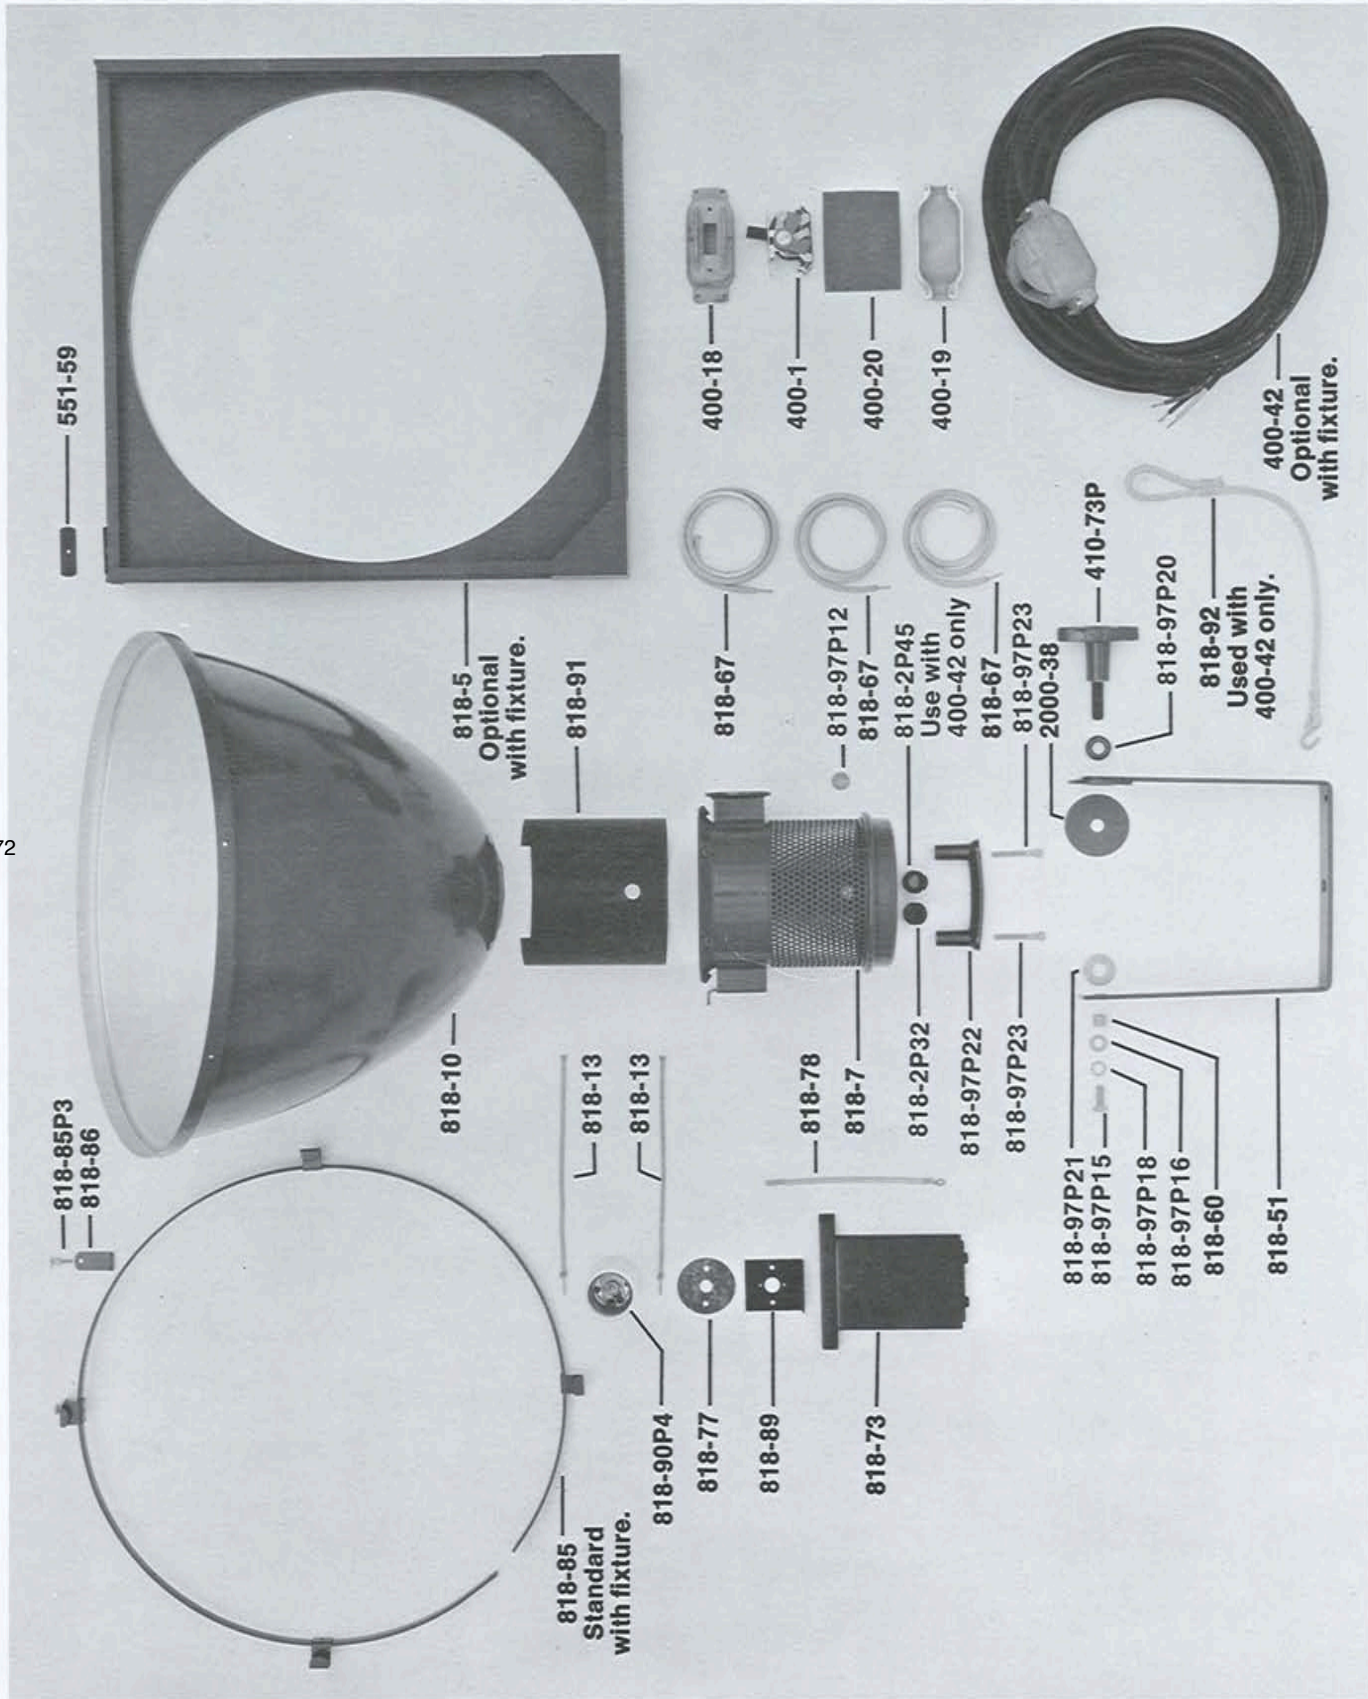

PARTS FOR TYPE 8182 2,000 WATT MOLEQUARTZ® 18" FIXED FOCUS SCOOP

8182A953

172

Mole-Richardson Co.